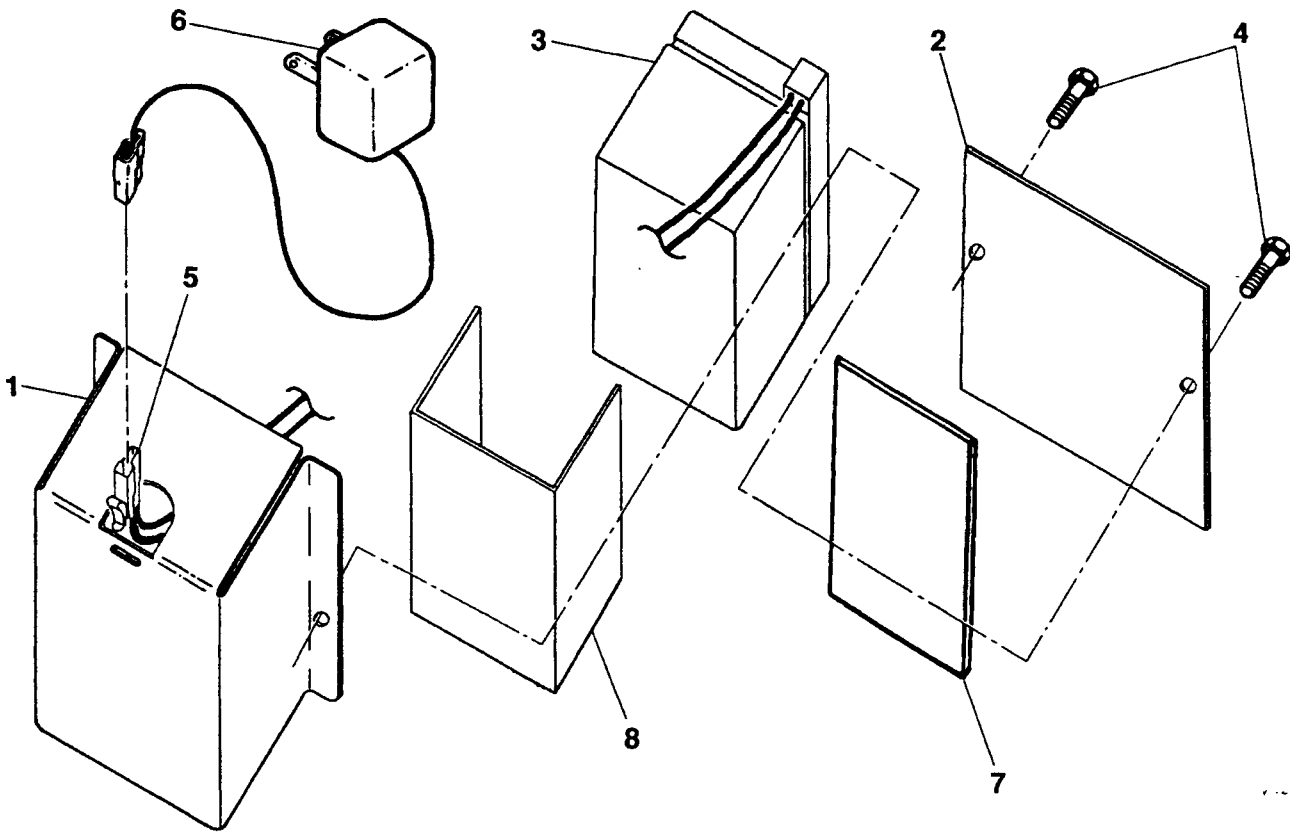

REPAIR PARTS

ROTARY LAWN MOWER - - MODEL NO. 56sfe (H56sfef) PRODUCT NO. 954 07 24-01

BATTERY

KEY NO.	PART NO.	DESCRIPTION
1	532125286	Battery Bracket
2	532125287	Battery Cover
3	532750909	Battery Kit (Includes Key Nos. 5 & 7)
4	532750097	Hex Washer Head Screw #10-24 x 1/2
5	532086353	Connector Mounting Clip
6	532111549	Battery Charger
7	532086649	Battery Pad
8	532134861	Battery Wrap