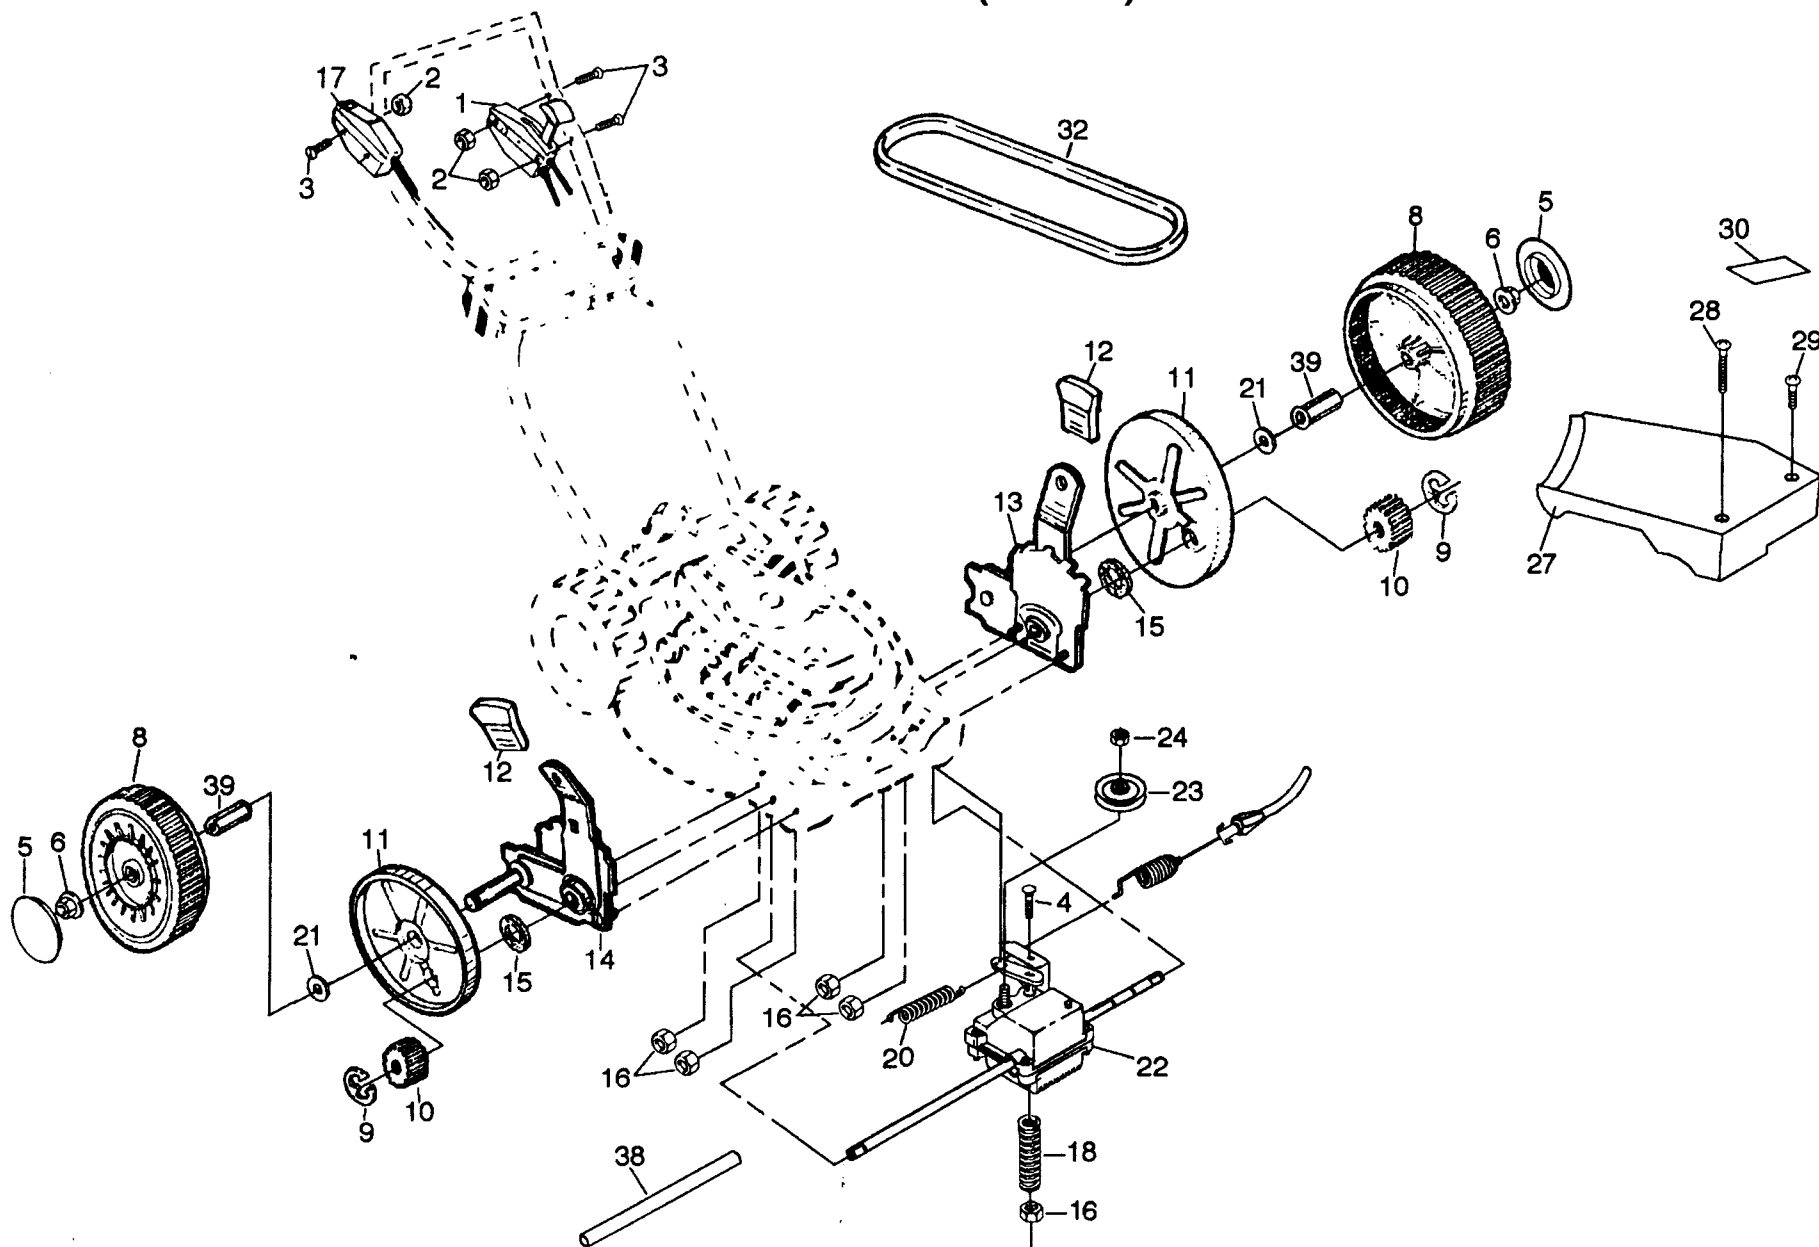

REPAIR PARTS

ROTARY LAWN MOWER -- MODEL NO. 56sfe (H56sfef) PRODUCT NO. 954 07 24-01

REPAIR PARTS

ROTARY LAWN MOWER - - MODEL NO. 56sfe (H56sfef) PRODUCT NO. 954 07 24-01

KEY NO.	PART NO.	DESCRIPTION
1	532700616	Drive Control
2	532063601	Locknut #10-24
3	532144929	Hex Washer Head Screw 1/4-20 x 2.12
4	532700875	Carriage Bolt 1/4-20 x 2
5	532850845	Hubcap
6	532145212	Flange Locknut
8	532700953	Wheel & Tire Assembly
9	812000058	E-ring
10	532137054	Pinion
11	532088080	Dust Cover
12	532701037	Selector Knob
13	532149957	Wheel Adjuster Assembly (Left)
14	532149956	Wheel Adjuster Assembly (Right)
15	532088118	Felt Washer
16	532063601	Locknut

KEY NO.	PART NO.	DESCRIPTION
17	532148306	Engine Zone Control Cable
18	532137090	Spring
20	532075192	Spring
21	532067725	Washer
22	532702511	Gear Case Assembly
23	532137052	Drive Pulley
24	532132010	Locknut
27	532700479	Drive Cover
28	532087866	Pan Head Machine Screw #10-24 x 2-3/4
29	532136797	Pan Head Machine Screw #10-24 x 1-3/4
30	532142072	Drive Cover Decal
32	532137078	V-Belt
38	532086012	Drive Shaft Cover
39	532086960	Wheel Bushing