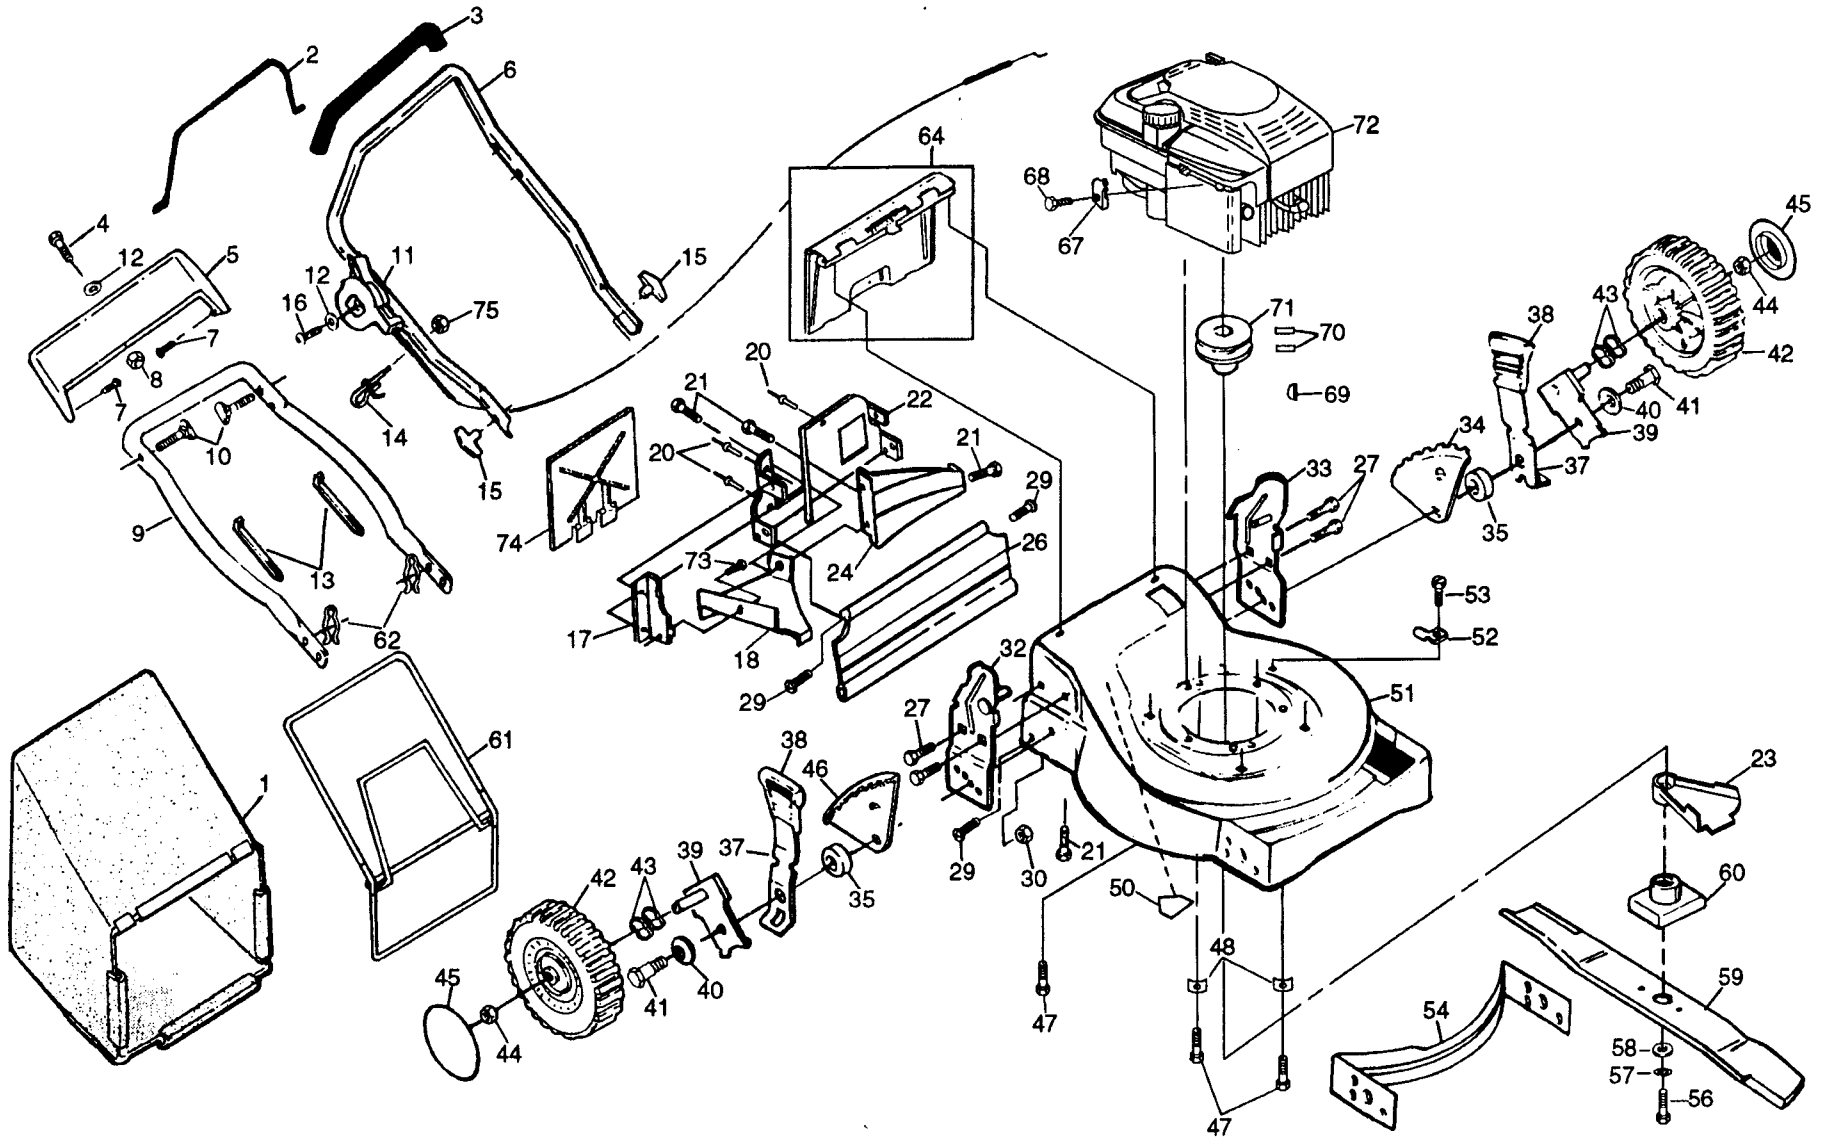

REPAIR PARTS

ROTARY LAWN MOWER - - MODEL NO. 56sfe (H56sfef) PRODUCT NO. 954 07 24-01

26

REPAIR PARTS

ROTARY LAWN MOWER - - MODEL NO. 56sfe (H56sfef) PRODUCT NO. 954 07 24-01

KEY NO.	PART NO.	DESCRIPTION	KEY NO.	PART NO.	DESCRIPTION
1	532800386	Grass Bag Assembly	39	532125061	Axle Arm Assembly
2	532131085	Control Bar	40	532062335	Belleville Washer
3	532850724	Handle Grip	41	532142748	Shoulder Bolt 3/8-16
4	532085436	Hex Washer Head Machine Screw 1/4-20 x 1-1/2	42	532800333	Wheel & Tire Assembly
5	532800547	Trim Plate	43	532057143	Wave Washer
6	532125294	Upper Handle	44	532083923	Nut
7	532036953	Self-tapping Screw #10-24 x 5/8	45	532850845	Hubcap
8	532063601	Locknut 1/4-20	46	532142843	Wheel Adjusting Bracket (RR)
9	532125293	Lower Handle	47	532850998	Thread Rolling Screw 3/8-16 x 1
10	532131959	Handle Bolt	48	532125078	Engine Washer
11	532700417	Throttle Control	50	532107339	Danger Decal
12	532085723	Washer	51	532149097	Lawn Mower Housing (Includes Key No. 50)
13	532066426	Wire Tie	52	532087930	Guide Clip (Housing)
14	532132001	Rope Guide	53	532750097	Hex Washer Head Screw #10-24 x 1/2
15	532136376	Handle Knob	54	532125345	Front Baffle
16	532701650	Round Head Screw 1/4-20 x 2-3/4	56	532851084	Hex Head Screw 3/8-24 x 1-3/8 Gr. 8
17	532138860	Side Baffle	57	532850263	Helical Lockwasher 3/8
18	532125376	Discharge Baffle	58	532851074	Hardened Washer
20	532128415	Rivet	59	532141114	22" Blade
21	532054583	Hex Tapping Screw 1/4-20 x 1/2	60	532851514	Blade Adapter
22	532142194	Back Plate	61	532088614	Catcher Frame Assembly
23	532134612	Debris Shield	62	532051793	Hairpin Cotter
24	532125348	Rear Baffle	64	532147612	Rear Door Assembly
26	532140540	Rear Skirt	67	532213146	* Cable Clamp
27	532055187	Thread Cutting Screw 5/16-18 x 3/4	68	532083816	Thread Rolling Screw #10-32 x 5/8
29	532088652	Hinge Screw	69	532087677	Hi-Pro Key
30	532751592	Locknut	70	532059708	Set Screw 1/4-20 x 5/16
32	532142007	Handle Bracket Assembly (Right)	71	532084596	Engine Pulley
33	532142008	Handle Bracket Assembly (Left)	72	-----	* Engine - Briggs & Stratton - Model No. 128807
34	532142842	Wheel Adjusting Bracket (LR)	73	532086344	Screw
35	532084920	Spacer	74	532125368	Mulcher Plate
37	532125066	Selector Spring	75	873510400	Keps Locknut
38	532701037	Selector Knob	--	532149955	Owner's Manual (English/French)
			--	532850788	Decal (Trim Plate)