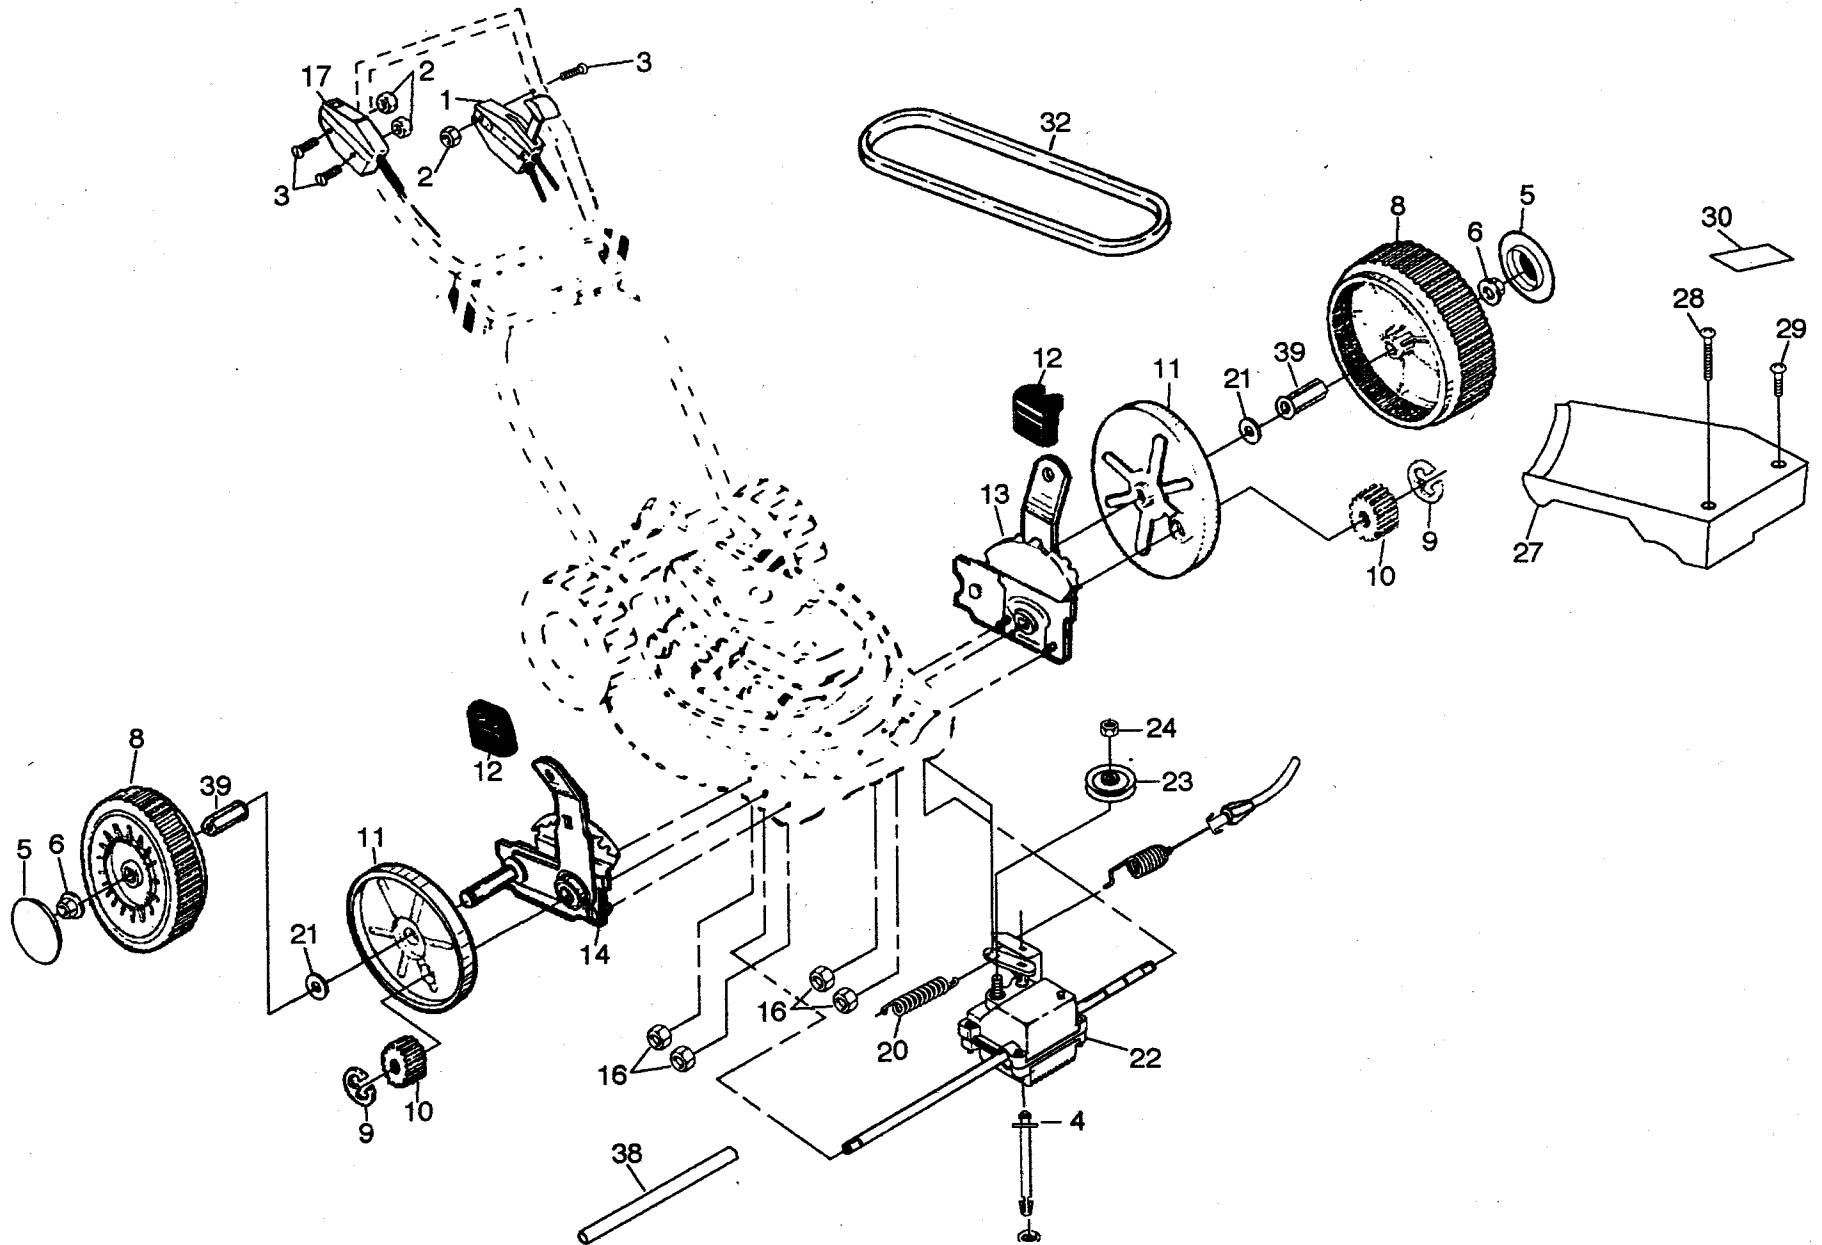

REPAIR PARTS

ROTARY LAWN MOWER - - MODEL NO. 56sfe (954140036A)

REPAIR PARTS

ROTARY LAWN MOWER - - MODEL NO. 56sfe (954140036A)

KEY NO.	PART NO.	DESCRIPTION
1	532700617	Drive Control
2	532063601	Locknut 1/4-20
3	532144929	Hex Washer Head Screw 1/4-20 x 2-1/8
4	532150495	Spring Retainer
5	532157008	Hubcap
6	532145212	Flanged Locknut
8	532088558	Wheel & Tire Assembly
9	812000058	E-ring
10	532137054	Pinion
11	532088080	Dust Cover
12	532701037	Selector Knob
13	532150990	Wheel Adjuster Assembly (Left)
14	532150989	Wheel Adjuster Assembly (Right)
16	532063601	Locknut 1/4-20
17	532148306	Engine Zone Control Cable
18	532137090	Spring

KEY NO.	PART NO.	DESCRIPTION
20	532075192	Spring
21	532067725	Washer
22	532702511	Gear Case Assembly
23	532137052	Drive Pulley
24	532132010	Locknut
27	532700479	Drive Cover
28	532146072	Pan Head Machine Screw #10-24 x 2-3/4
29	532149746	Pan Head Machine Screw #10-24 x 1-3/4
30	532157096	Drive Cover Decal
32	532146527	V-Belt
38	532086012	Drive Shaft Cover
39	532088446	Wheel Bushing
---	532750320	Decal RH (Height Adjuster)
---	532750319	Decal LH (Height Adjuster)