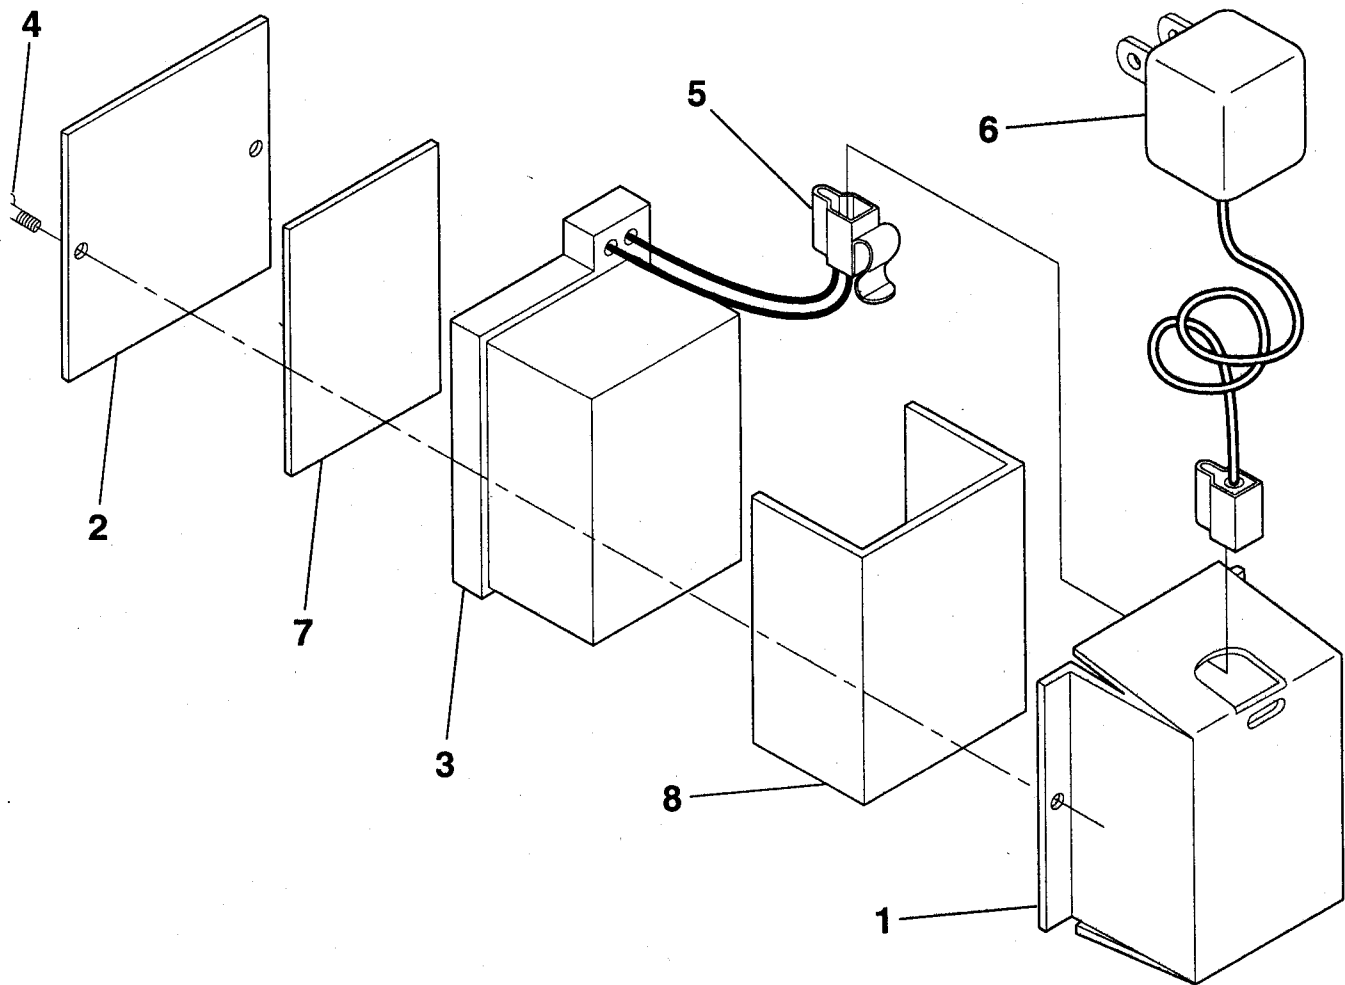

REPAIR PARTS

ROTARY LAWN MOWER - - MODEL NO. 56sfe (954140036A)

BATTERY

KEY NO.	PART NO.	DESCRIPTION
1	532125286	Battery Bracket
2	532125287	Battery Cover
3	532750909	Battery Kit (Includes Key Nos. 5 & 7)
4	532750097	Hex Washer Head Screw #10-24 x 1/2
5	532086353	Connector Mounting Clip
6	532111549	Battery Charger
7	532086649	Battery Pad
8	532134861	Battery Wrap