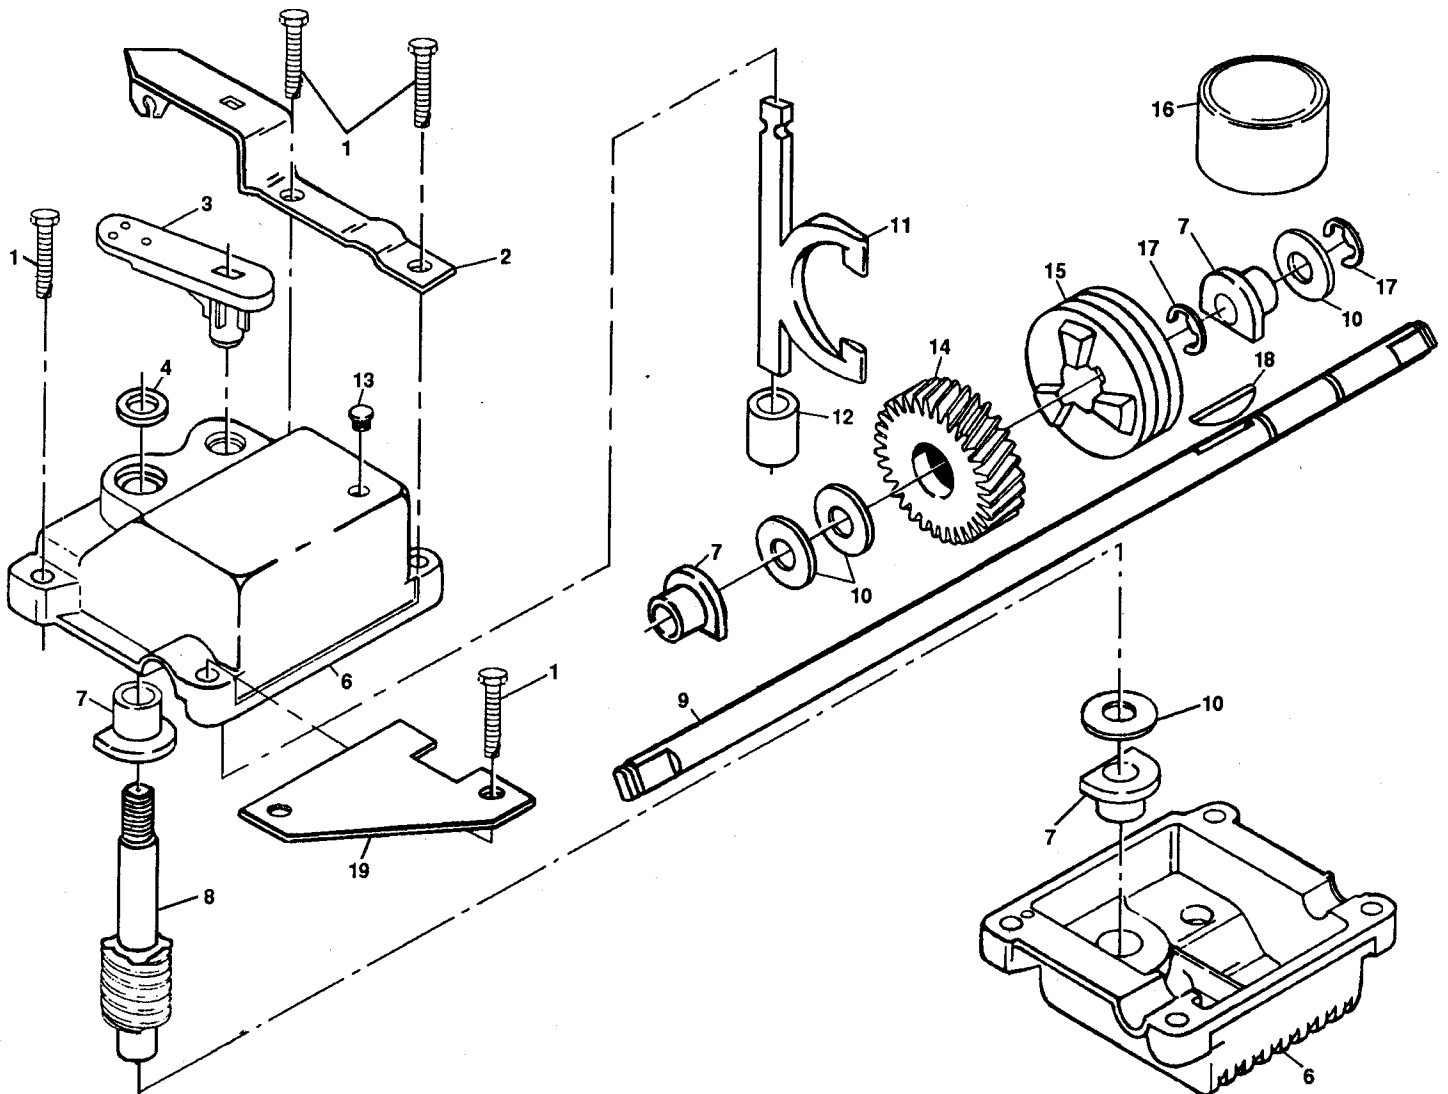

# REPAIR PARTS

## GEAR CASE ASSEMBLY PART NUMBER 532702511

KEY NO.	PART NO.	DESCRIPTION
1	817490416	Tapping Screw 1/4-20 x 1-1/4
2	532140269	Engagement Bracket
3	532137053	Shifter
4	532057072	Seal
6	532048373	Gear Case Halves Kit (Includes Key Nos. 4, and 7)
7	532077881	Bearing
8	532137051	Worm Shaft
9	532137074	Drive Shaft
10	532057079	Hardened Washer

KEY NO.	PART NO.	DESCRIPTION
11	532131484	Clutch Yoke
12	532700343	Bushing
13	532086447	Plug
14	532137050	Helical Gear
15	532750436	Clutch Jaw
16	532750369	Grease
17	812000003	E-Ring
18	532850848	Hi-Pro Key
19	532125441	Spring Bracket

KEY NO.	PART NO.	DESCRIPTION
20	532075192	Spring
21	532067725	Washer
22	532702511	Gear Case Assembly
23	532137052	Drive Pulley
24	532132010	Locknut
27	532700479	Drive Cover
28	532146072	Pan Head Machine Screw #10-24 x 2-3/4
29	532149746	Pan Head Machine Screw #10-24 x 1-3/4
30	532157096	Drive Cover Decal
32	532146527	V-Belt
38	532086012	Drive Shaft Cover
39	532088446	Wheel Bushing
---	532750320	Decal RH (Height Adjuster)
---	532750319	Decal LH (Height Adjuster)