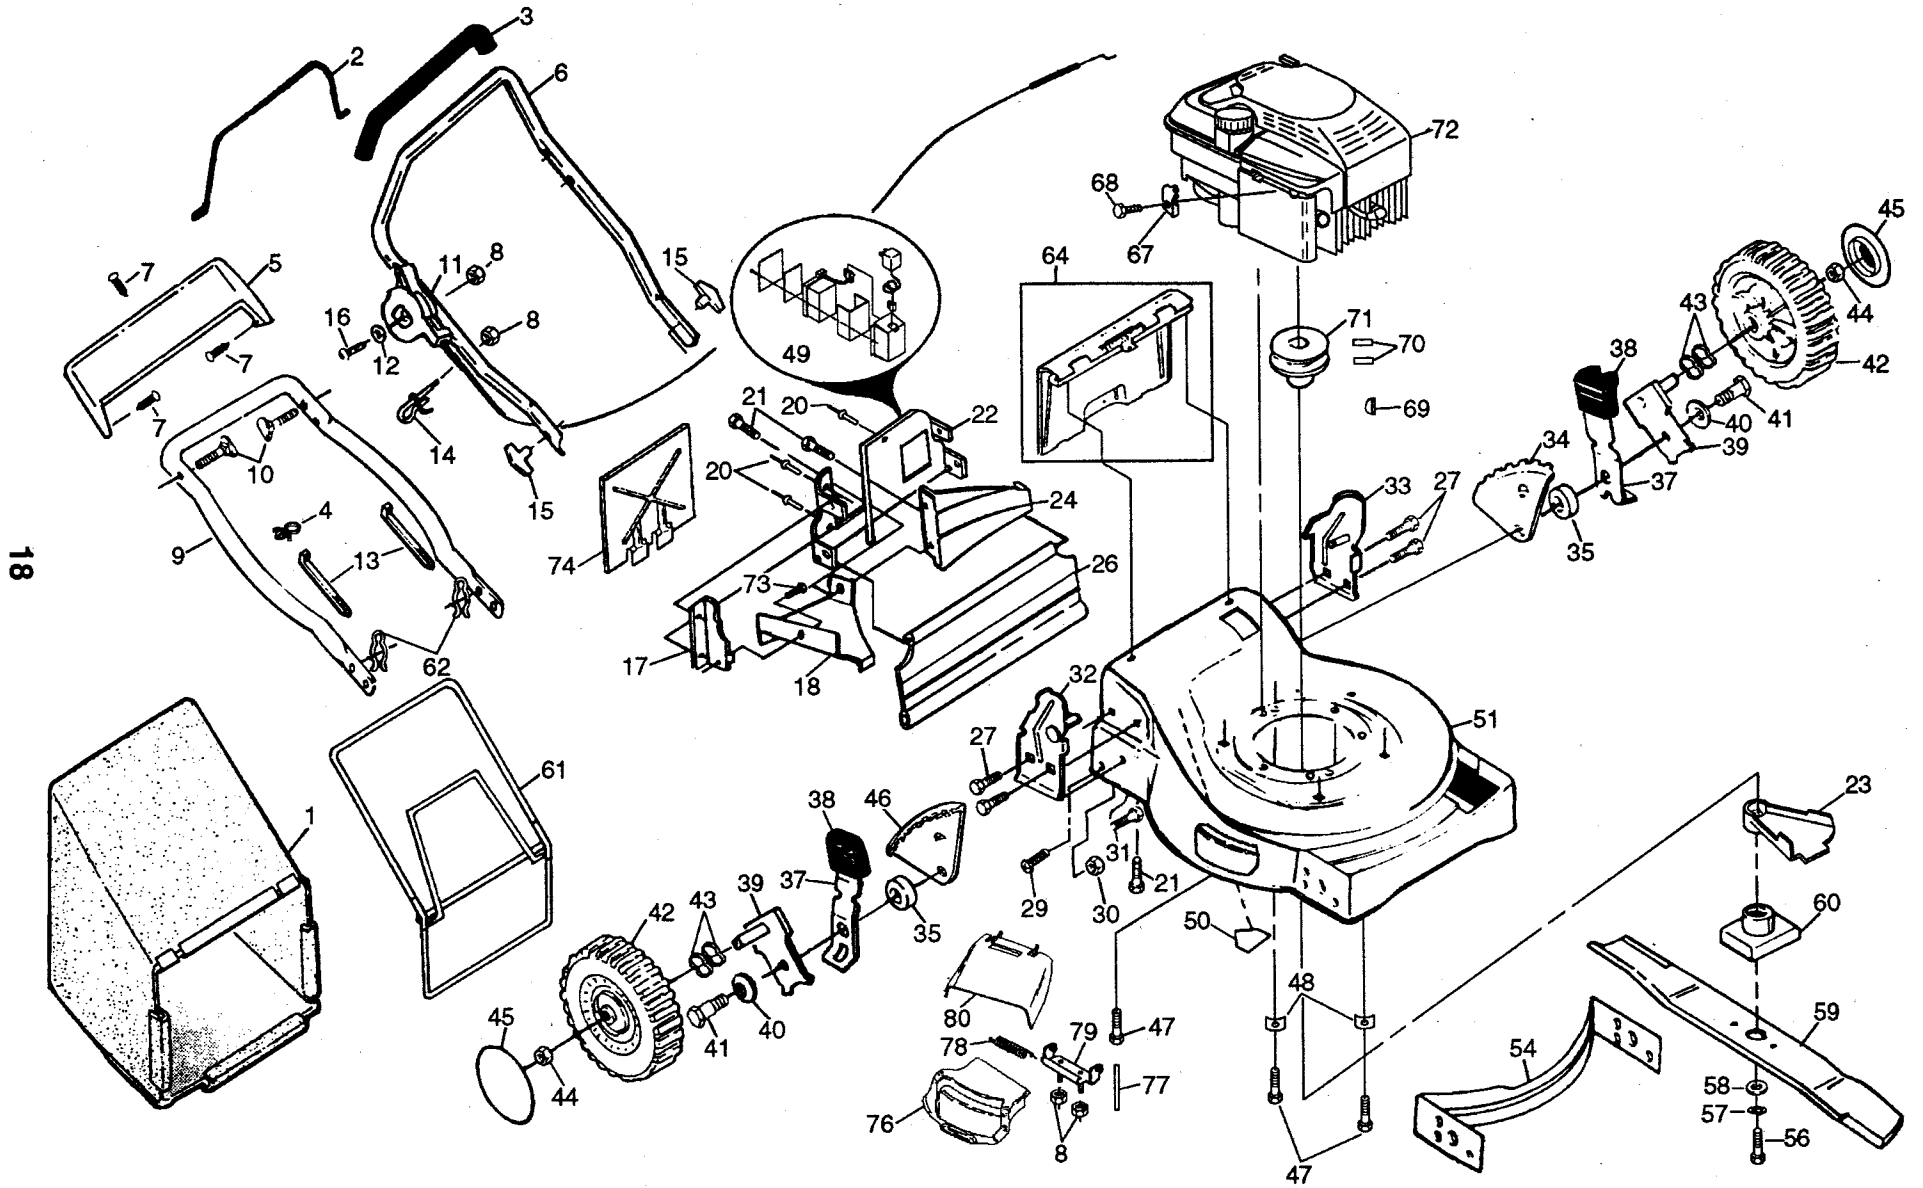

REPAIR PARTS

ROTARY LAWN MOWER -- MODEL NO. 56sfe (954140036A)

18

REPAIR PARTS

ROTARY LAWN MOWER -- MODEL NO. 56sfe (954140036A)

KEY NO.	PART NO.	DESCRIPTION	KEY NO.	PART NO.	DESCRIPTION
1	532800386	Grass Bag Assembly	43	532057143	Wave Washer
2	532131085	Control Bar	44	532083923	Nut
3	532850724	Handle Grip	45	532157008	Hubcap
4	532151517	Cable Clip	46	532142843	Wheel Adjusting Bracket (Right)
5	532157070	Trim Plate	47	532150406	Thread Rolling Screw 3/8-16 x 1
6	532125294	Upper Handle	48	532125078	Engine Washer
7	532701477	Push-in Fastener	49	-----	Battery (See Battery Repair Parts Page)
8	532063601	Locknut 1/4-20	50	532107339	Danger Decal
9	532157082	Lower Handle	51	532151022	Lawn Mower Housing (Includes Key No. 50)
10	532131959	Handle Bolt	54	532125345	Front Baffle
11	532700417	Throttle Control	56	532851084	Hex Head Screw 3/8-24 x 1-3/8 Gr. 8
12	532085723	Washer	57	532850263	Helical Lockwasher 3/8
13	532066426	Wire Tie	58	532851074	Hardened Washer
14	532132001	Rope Guide	59	532141114	22" Blade
15	532136376	Handle Knob	60	532851514	Blade Adapter
16	532701650	Round Head Screw 1/4-20 x 2-3/4	61	532088614	Catcher Frame Assembly
17	532138860	Side Baffle	62	532051793	Hairpin Cotter
18	532125376	Discharge Baffle	64	532147612	Rear Door Assembly
20	532128415	Rivet	67	532213146	* Cable Clamp
21	532054583	Hex Tapping Screw 1/4-20 x 1/2	68	532083816	Thread Rolling Screw #10-32 x 5/8
22	532142194	Back Plate	69	532087677	Hi-Pro Key
23	532134612	Debris Shield	70	532059708	Set Screw 1/4-20 x 5/16
24	532125348	Rear Baffle	71	532084596	Engine Pulley
26	532140540	Rear Skirt	72	-----	* Engine - Briggs & Stratton - Model No. 128807
27	532150078	Thread Cutting Screw 5/16-18 x 3/4	73	532150050	Screw
29	532088652	Hinge Screw	74	532125368	Mulcher Plate
30	532751592	Locknut	76	532150654	Mulcher Door
32	532153029	Handle Bracket Assembly (Right)	77	532147286	Hinge Rod
33	532153030	Handle Bracket Assembly (Left)	78	532152186	Hinge Spring
34	532142842	Wheel Adjusting Bracket (Left)	79	532147775	Hinge Bracket W/Fin
35	532146630	Spacer	80	532150653	Discharge Deflector
37	532125066	Selector Spring	--	532157025	Owner's Manual (English/French)
38	532701037	Selector Knob	--	532157090	Decal (Mulch Door)
39	532151254	Axle Arm Assembly	--	532057303	Lubriplate (Not shown)
40	532062335	Belleville Washer			
41	532142748	Shoulder Bolt 3/8-16			
42	532750550	Wheel & Tire Assembly