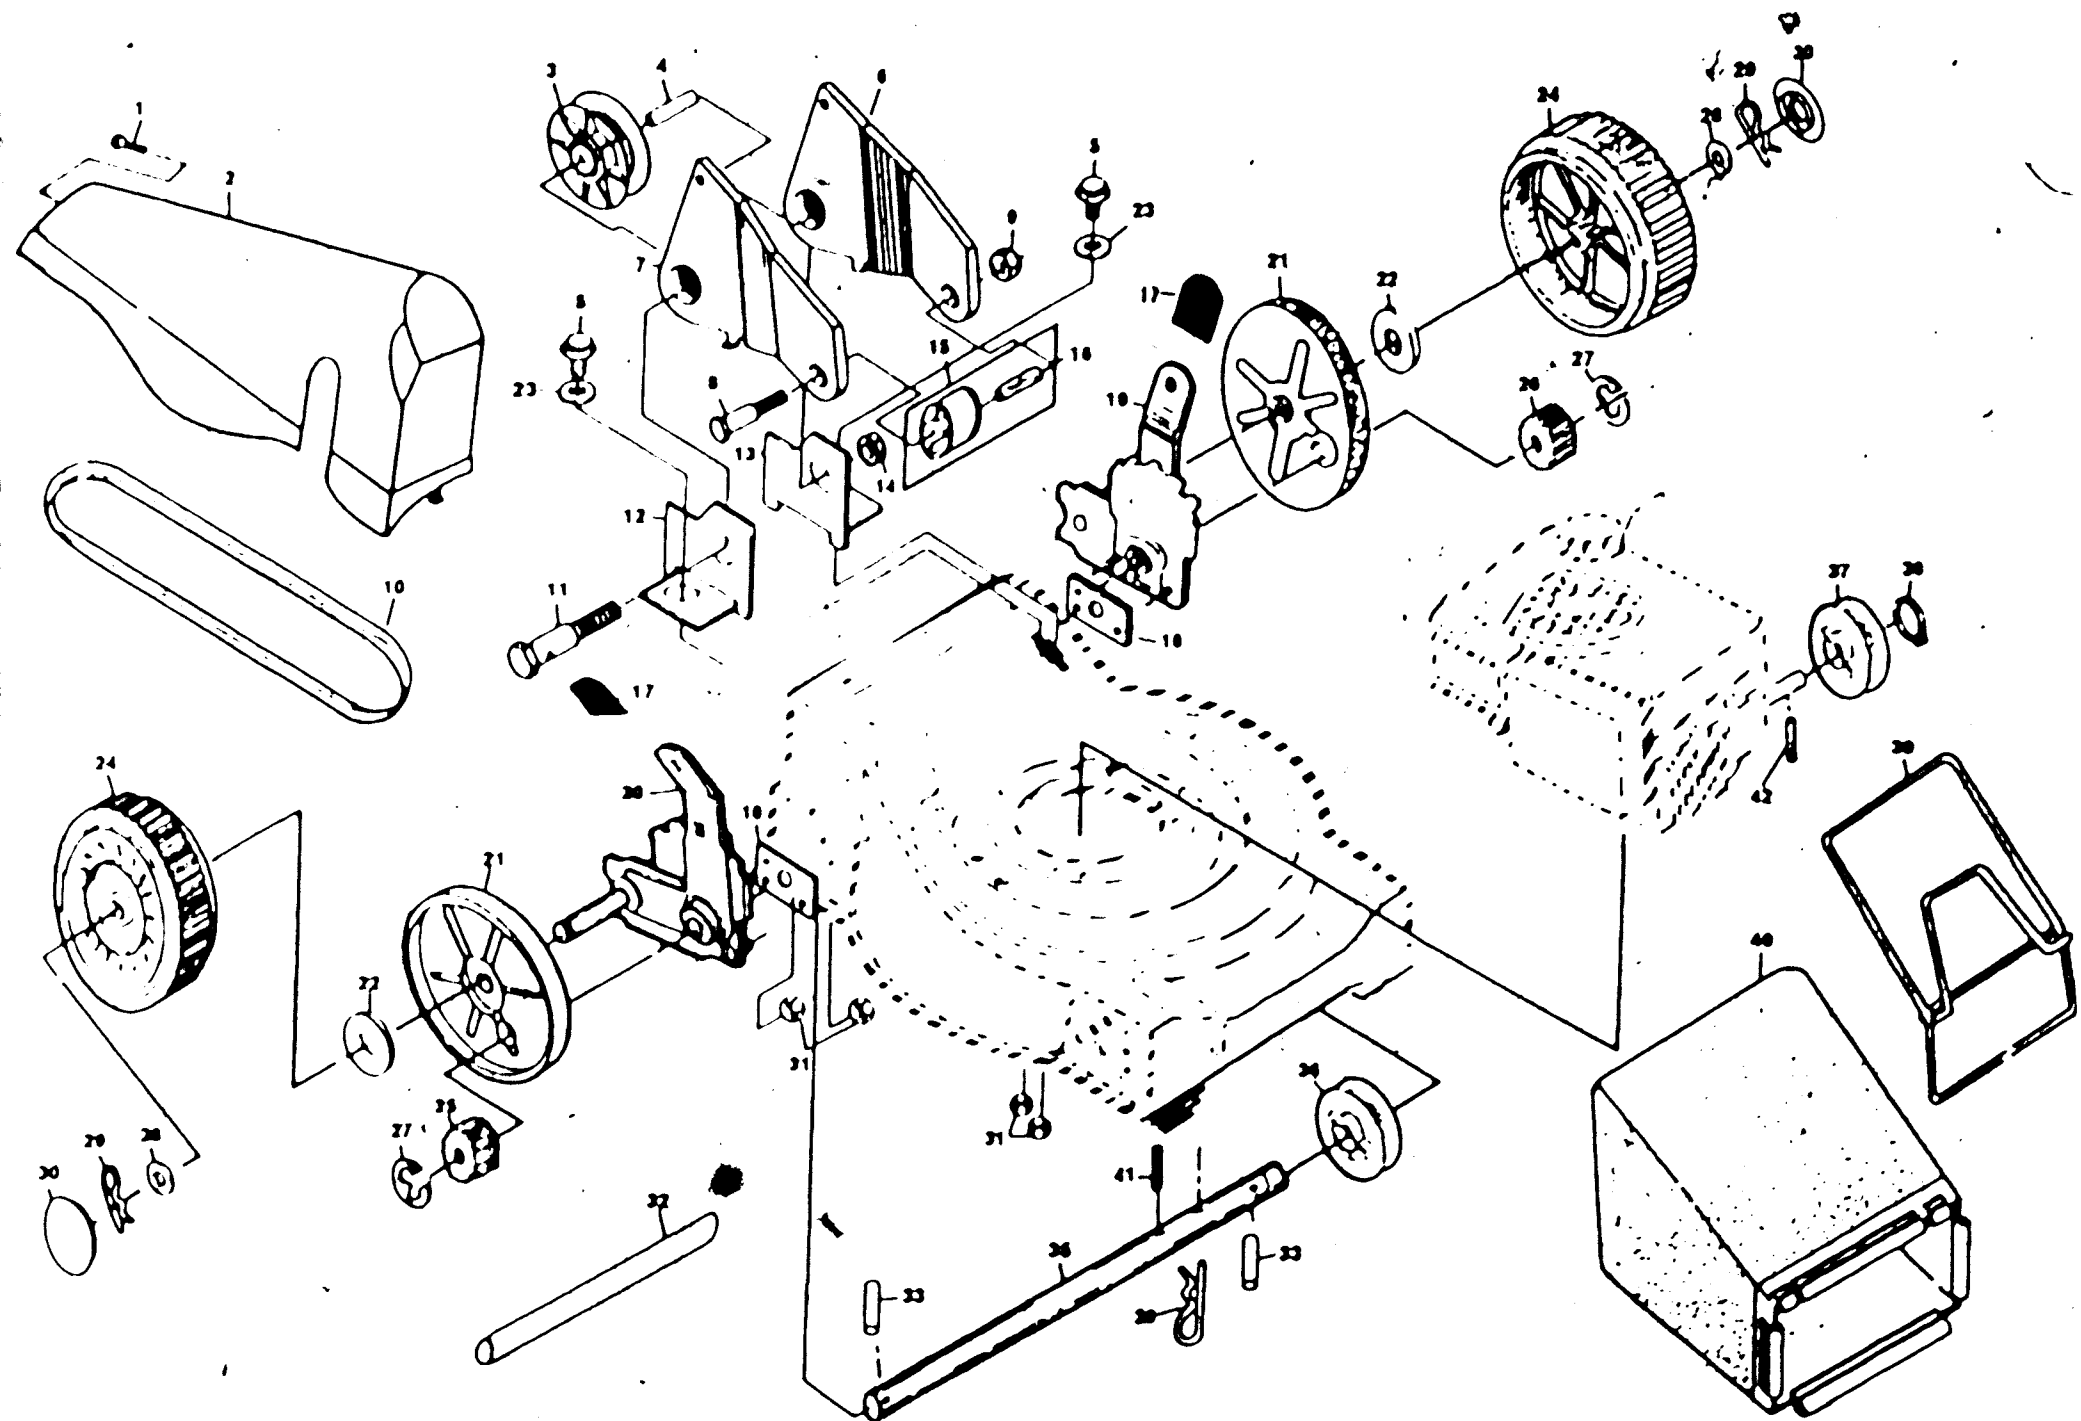

22" ROTARY LAWN MOWER - - MODEL NO. 56srq, PRODUCT NO. 954 05 50-11 (H56SRQC)

KEY NO.	PART NO.	DESCRIPTION	KEY NO.	PART NO.	DESCRIPTION
1	532850839	Drive Bar	43	532850988	Engine Spacer
2	532131100	Engine Control Bar	44	532850987	Engine Bushing
3	532050806	Flat Washer	45	532851074	Washer
4	532850724	Handle Grip	48	532088615	Bracket Cover
5	532125295	Upper Handle	47	532125186	Handle Bracket Assembly (Left)
6	532850042	Drive Control Actuator	48	532125187	Handle Bracket Assembly (Right)
7	532138428	Drive Cable Assembly	49	532055187	Thread Cutting Screw 5/16-18 x 3/4
8	532085768	Thread Rolling Screw #10-24 x 3/4	50	532063124	Locknut 5/16-18
9	532851552	Self-tapping Screw #10-24 x 5/8	51	872070404	Carriage Bolt 1/4-20 x 1/2
10	532850041	Zone Control Actuator	52	532107339	Danger Decal
11	532063601	Locknut 1/4-20	53	872070505	Carriage Bolt 5/16-18 x 5/8
12	532085723	Washer	54	532850904	Wheel Adjusting Bracket
13	532132536	Throttle Control	55	532084920	Spacer
14	532085692	Machine Screw 1/4-20 x 2-1/8	56	532751584	Screw #8
15	532132001	Rope Guide	57	532125168	Selector Spring
16	532851706	Engine Zone Control Cable	58	532087877	Selector Knob
17	532063688	Handle Knob	59	532125169	Axe Arm Assembly
18	532085436	Hex Washer Head Machine 1/4-20 x 1-1/2	60	532062335	Belleville Washer
19	532800547	Trim Plate Asm.	61	532084921	Shoulder Bolt 3/8-18
20	532053847	Flat Washer 1/4	62	532800333	Wheel & Tire Assembly 8.0 x 2.0
21	532063601	Locknut 1/4-20	63	532083923	Nut
22	532036953	Self-tapping Screw #10-24 x 5/8	65	532850645	Hubcap
23	532125293	Lower Handle	67	532125078	Engine Washer
24	532131959	Handle Bolt 5/16-18 x 1-3/4	68	532850999	Hex Head Thread Rolling Screw 3/8-18 x 2
25	532066426	Wire Ties	69	532125238	Front Baffle
26	532051793	Hairpin Cotter	70	532751592	Locknut 3/8-18
27	532125397	Side Baffle	71	532850859	Hex Head Machine Screw Gr. 8
28	532128415	Pop Rivet .158 x .415	72	532850263	Helical Washer 3/8
29	532086779	Hex Head Screw 1/4-20 x 3/4	73	532103524	22" Blade
30	532054583	Hex Tapping Screw 1/4-20 x 1/2	74	532125375	Blade Adapter
31	532081276	Hex Washer Head Machine Screw #10-24 x 9/16	75	532103113	Spacer
33	532801097	Rear Door Kit	76	532111546	Square Key #HP-505
34	532125223	Back Plate	78	532801105	Lawn Mower Housing (Includes Key No. 52)
35	532130444	Rear Skirt	79	532083816	Thread Rolling Screw #10-32 x 5/8
36	532125224	Backing Strip	80	532213148	*Cable Clamp
37	532850061	Rear Baffle	83	-----	*Engine - Briggs & Stratton, Model No. 124782
38	532074189	Locknut	84	532057143	Wave Washer
39	532085723	Flat Washer	--	532132496	Operator's Manual (English)
40	532078399	Hex Washer Head Tapping Screw #10-24 x 1/2	--	532133929	Operator's Manual (French)
41	532085723	Washer	--	532800569	Decal (Engine)
42	532054583	Hex Tapping Screw 1/4-20 x 1/2	--	532801632	Decal (Housing)
			--	532850788	Decal (Trim Plate)

REPAIR PARTS

22" ROTARY LAWN MOWER - - MODEL NO. 56srq, PRODUCT NO. 954 05 50-11 (H56SRQC)