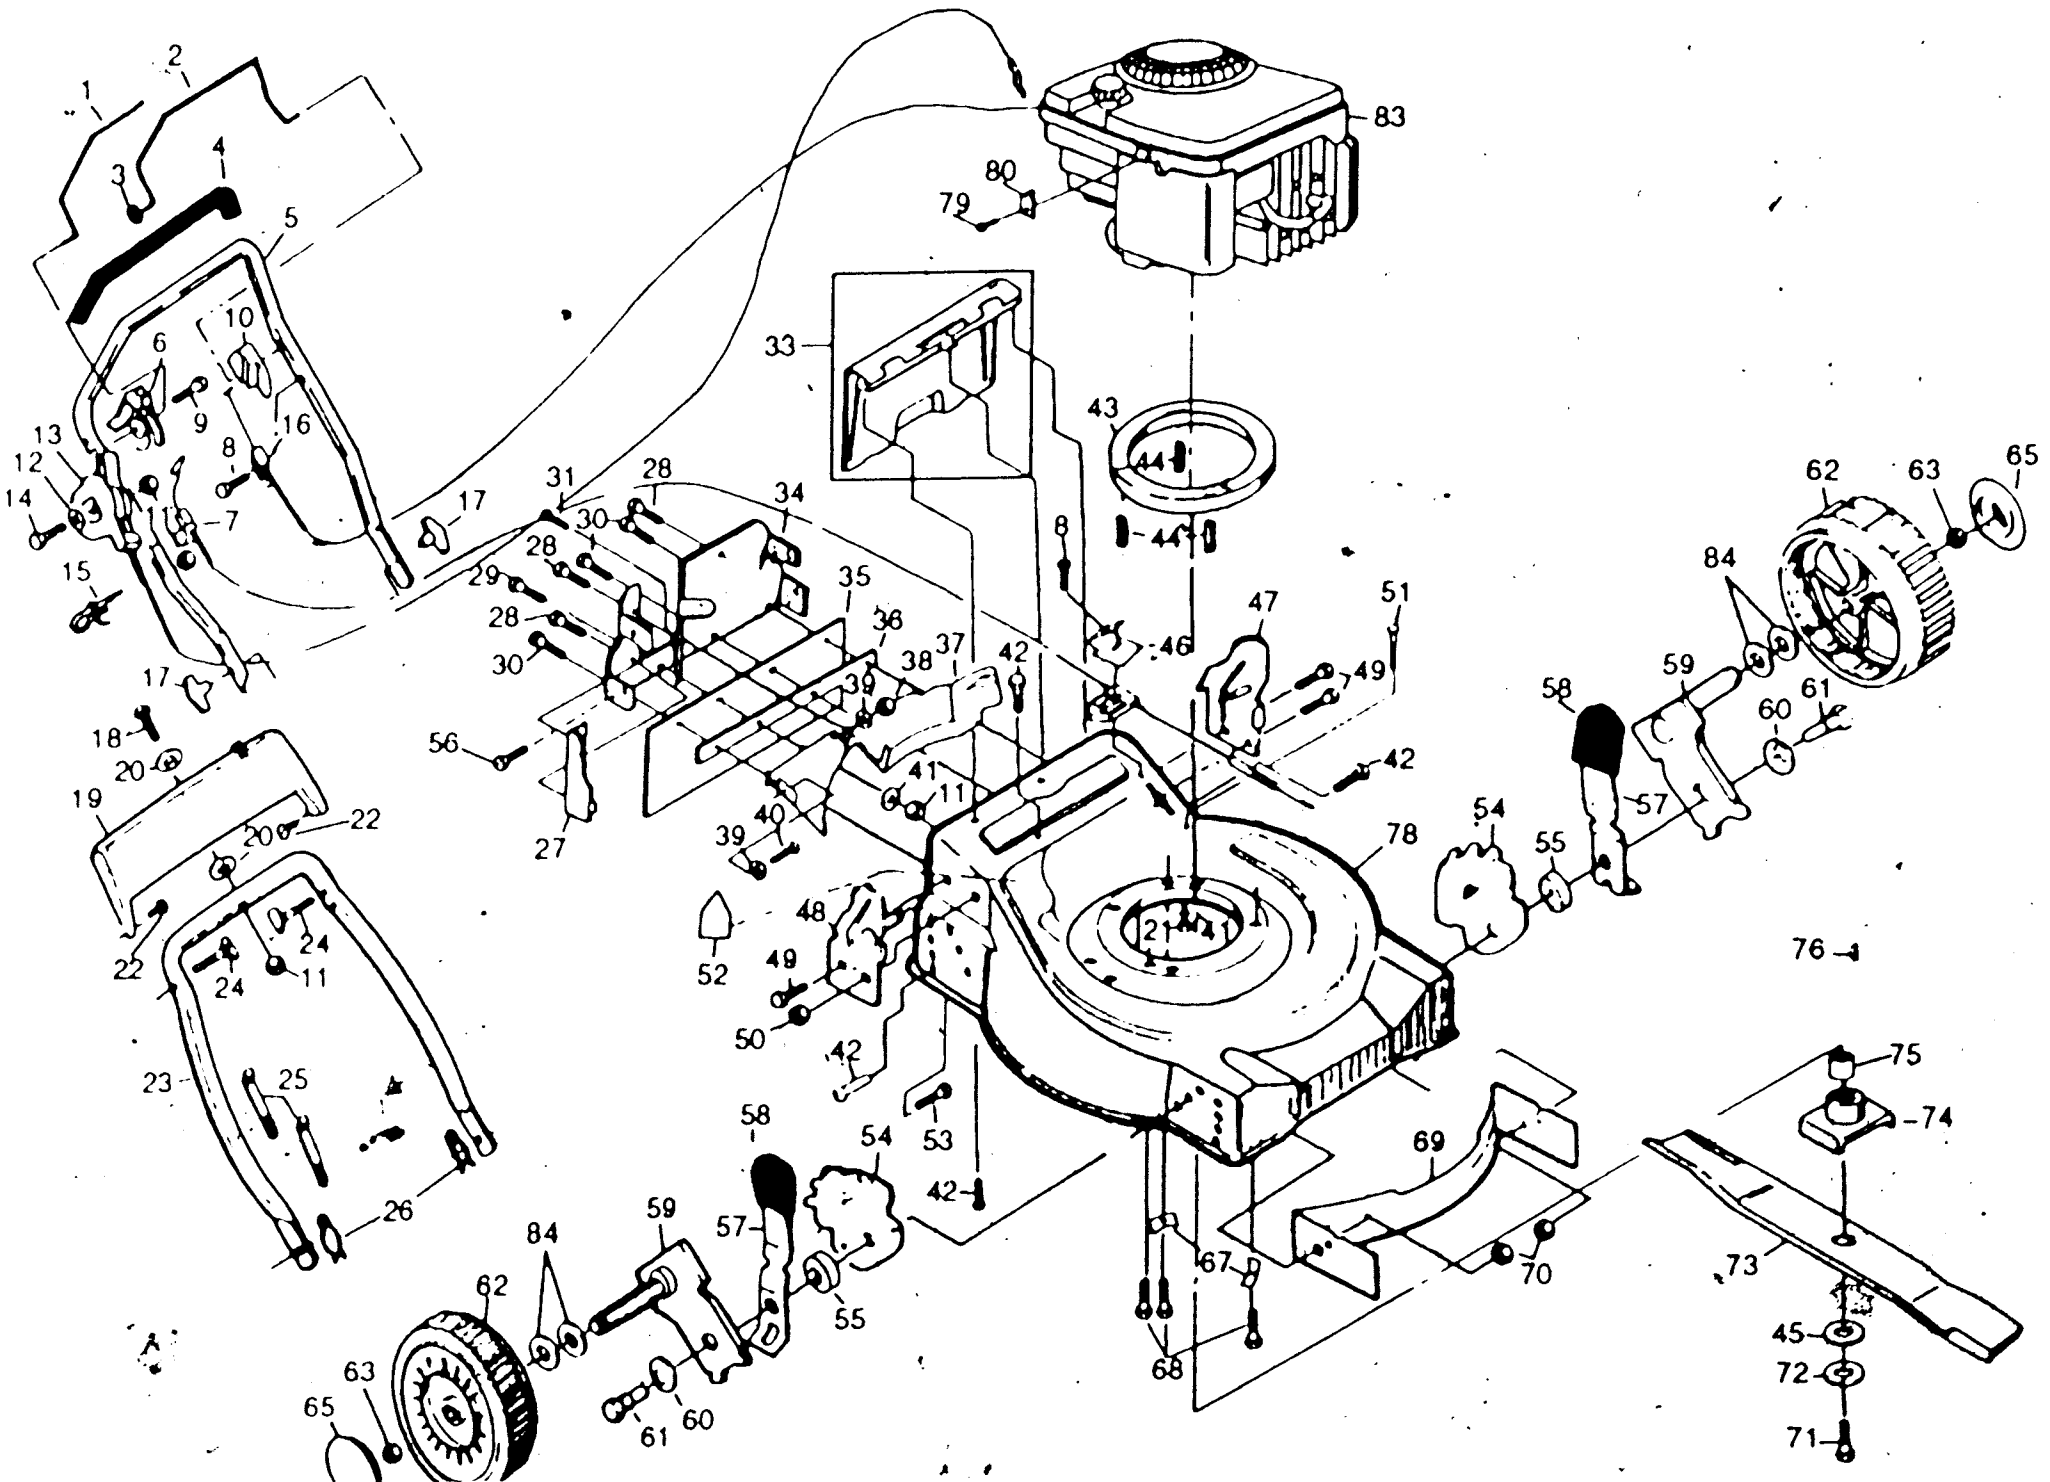

22" ROTARY LAWN MOWER - - MODEL NO. 56srq, PRODUCT NO. 954 05 50-11 (1565HUC)

22" ROTARY LAWN MOWER - - MODEL NO. 56srq, PRODUCT NO. 954 05 50-11 (H56SRQC)

KEY NO.	PART NO.	DESCRIPTION	KEY NO.	PART NO.	DESCRIPTION
1	532850839	Drive Bar	43	532850988	Engine Spacer
2	532131100	Engine Control Bar	44	532850987	Engine Bushing
3	532050806	Flat Washer	45	532851074	Washer
4	532850724	Handle Grip	48	532088615	Bracket Cover
5	532125295	Upper Handle	47	532125186	Handle Bracket Assembly (Left)
6	532850042	Drive Control Actuator	48	532125187	Handle Bracket Assembly (Right)
7	532138428	Drive Cable Assembly	49	532055187	Thread Cutting Screw 5/16-18 x 3/4
8	532085768	Thread Rolling Screw #10-24 x 3/4	50	532063124	Locknut 5/16-18
9	532851552	Self-tapping Screw #10-24 x 5/8	51	872070404	Carriage Bolt 1/4-20 x 1/2
10	532850041	Zone Control Actuator	52	532107339	Danger Decal
11	532063601	Locknut 1/4-20	53	872070505	Carriage Bolt 5/16-18 x 5/8
12	532085723	Washer	54	532850904	Wheel Adjusting Bracket
13	532132536	Throttle Control	55	532084920	Spacer
14	532085692	Machine Screw 1/4-20 x 2-1/8	56	532751584	Screw #8
15	532132001	Rope Guide	57	532125168	Selector Spring
16	532851706	Engine Zone Control Cable	58	532087877	Selector Knob
17	532063688	Handle Knob	59	532125169	Axe Arm Assembly
18	532085436	Hex Washer Head Machine 1/4-20 x 1-1/2	60	532062335	Belleville Washer
19	532800547	Trim Plate Asm.	61	532084921	Shoulder Bolt 3/8-18
20	532053847	Flat Washer 1/4	62	532800333	Wheel & Tire Assembly 8.0 x 2.0
21	532063601	Locknut 1/4-20	63	532083923	Nut
22	532036953	Self-tapping Screw #10-24 x 5/8	65	532850645	Hubcap
23	532125293	Lower Handle	67	532125078	Engine Washer
24	532131959	Handle Bolt 5/16-18 x 1-3/4	68	532850999	Hex Head Thread Rolling Screw 3/8-18 x 2
25	532066426	Wire Ties	69	532125238	Front Baffle
26	532051793	Hairpin Cotter	70	532751592	Locknut 3/8-18
27	532125397	Side Baffle	71	532850859	Hex Head Machine Screw Gr. 8
28	532128415	Pop Rivet .158 x .415	72	532850263	Helical Washer 3/8
29	532086779	Hex Head Screw 1/4-20 x 3/4	73	532103524	22" Blade
30	532054583	Hex Tapping Screw 1/4-20 x 1/2	74	532125375	Blade Adapter
31	532081276	Hex Washer Head Machine Screw #10-24 x 9/16	75	532103113	Spacer
33	532801097	Rear Door Kit	76	532111546	Square Key #HP-505
34	532125223	Back Plate	78	532801105	Lawn Mower Housing (Includes Key No. 52)
35	532130444	Rear Skirt	79	532083816	Thread Rolling Screw #10-32 x 5/8
36	532125224	Backing Strip	80	532213148	*Cable Clamp
37	532850061	Rear Baffle	83	-----	*Engine - Briggs & Stratton, Model No. 124782
38	532074189	Locknut	84	532057143	Wave Washer
39	532085723	Flat Washer	--	532132496	Operator's Manual (English)
40	532078399	Hex Washer Head Tapping Screw #10-24 x 1/2	--	532133929	Operator's Manual (French)
41	532085723	Washer	--	532800569	Decal (Engine)
42	532054583	Hex Tapping Screw 1/4-20 x 1/2	--	532801632	Decal (Housing)
			--	532850788	Decal (Trim Plate)