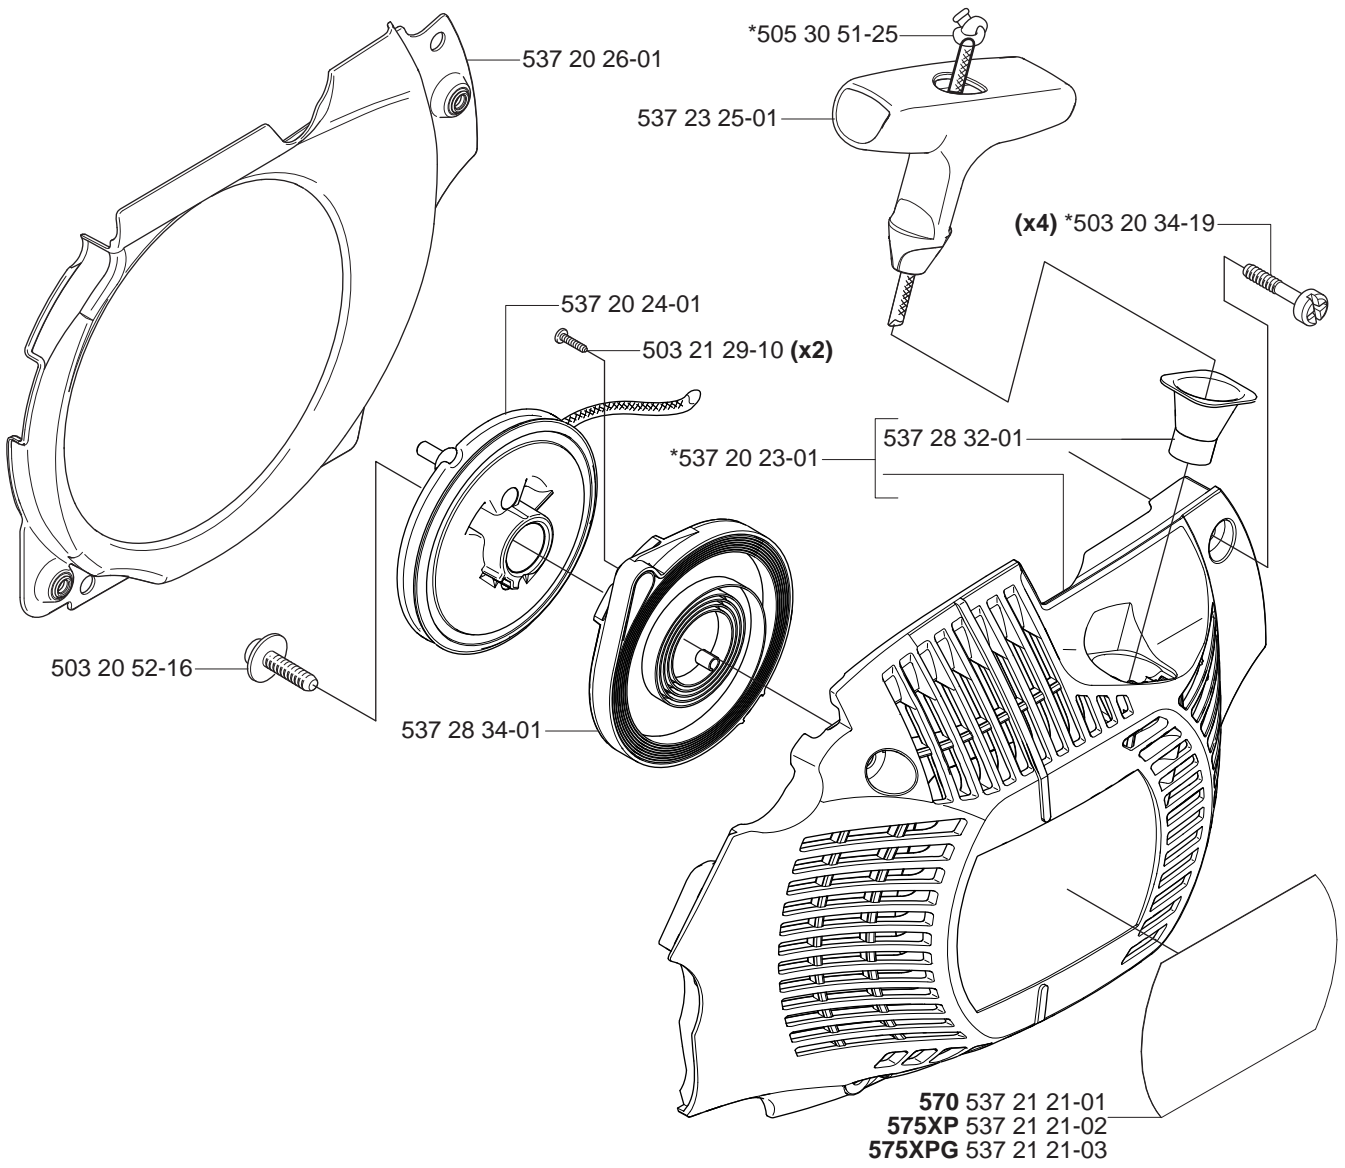

Repuestos

Reservdelar

A

*compl 537 33 10-01 WA

A

***compl 537 03 35-01 Std**

B

****compl 537 03 62-05 (3/8"x7T)**
****compl 537 03 62-06 (3/8"x8T)**

C

*compl 537 20 29-02

D

compl 537 20 96-01

E *compl 537 21 25-01

503 98 74-01*

537 21 05-01

E *compl 537 21 25-02