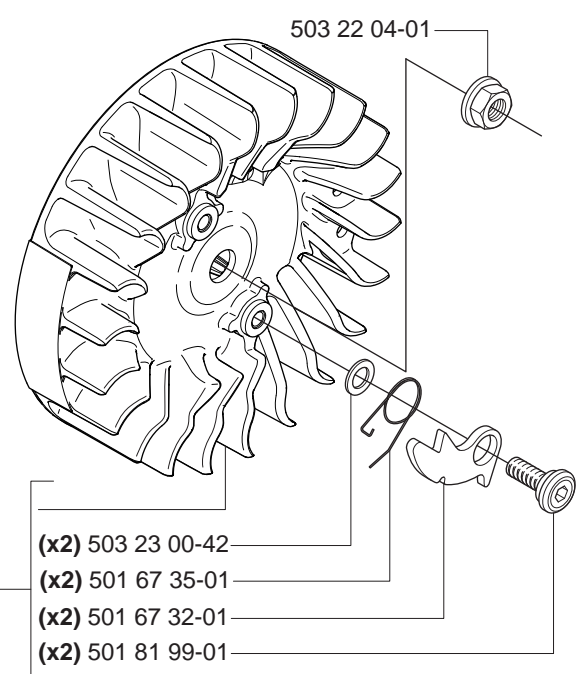

Repuestos

Reservdelar

A

*compl 537 33 10-01 WA

A

***compl 537 03 35-01 Std**

B

****compl 537 03 62-05 (3/8"x7T)**
****compl 537 03 62-06 (3/8"x8T)**

C

*compl 537 20 29-02

D

compl 537 20 96-01

E *compl 537 21 25-01

503 98 74-01*

537 21 05-01

E *compl 537 21 25-02