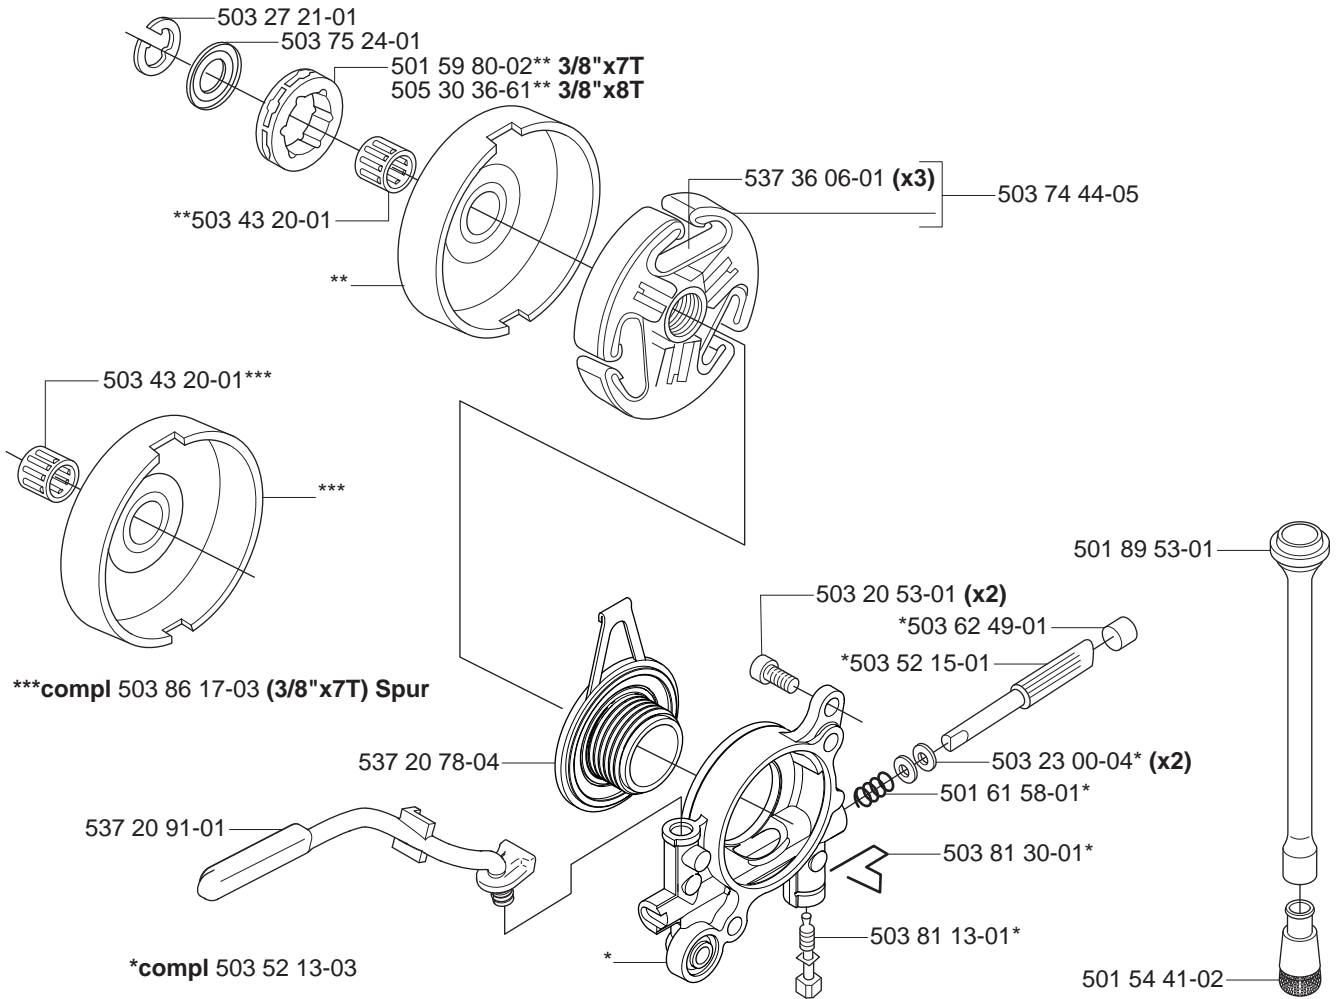

Repuestos

Reservdelar

A

*compl 537 33 10-01 WA

A

***compl 537 03 35-01 Std**

B

****compl 537 03 62-05 (3/8"x7T)**
****compl 537 03 62-06 (3/8"x8T)**

C

*compl 537 20 29-02

D

compl 537 20 96-01

E *compl 537 21 25-01

503 98 74-01*

537 21 05-01

E *compl 537 21 25-02