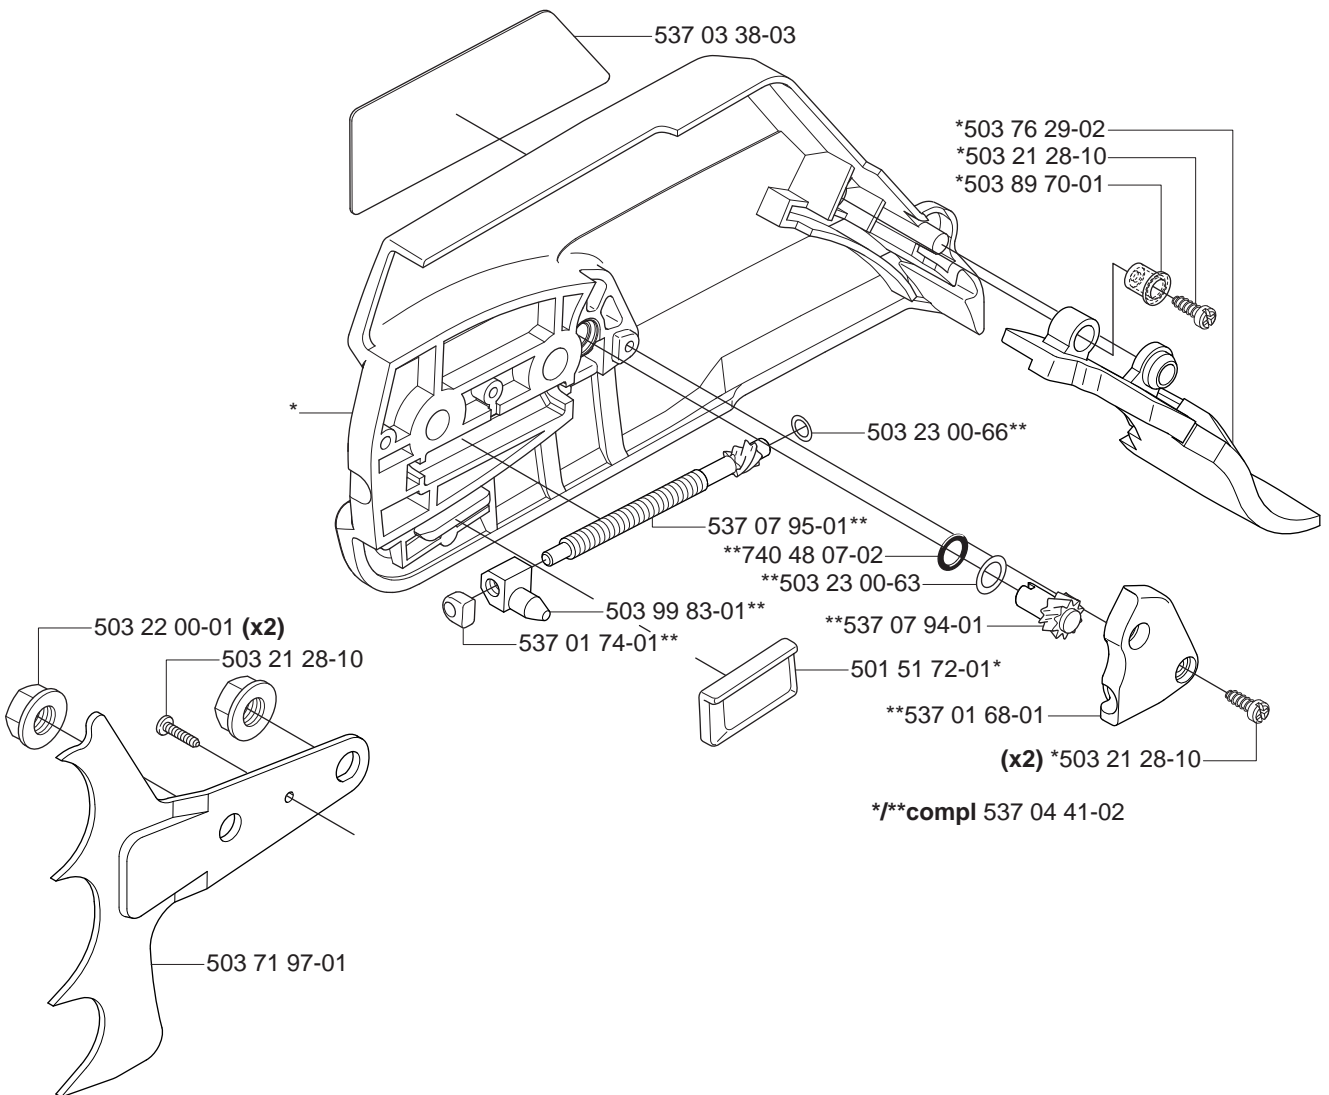

Repuestos

Reservdelar

A

*compl 537 33 10-01 WA

A

***compl 537 03 35-01 Std**

B

****compl 537 03 62-05 (3/8"x7T)**
****compl 537 03 62-06 (3/8"x8T)**

C

*compl 537 20 29-02

D

compl 537 20 96-01

E *compl 537 21 25-01

503 98 74-01*

537 21 05-01

E *compl 537 21 25-02