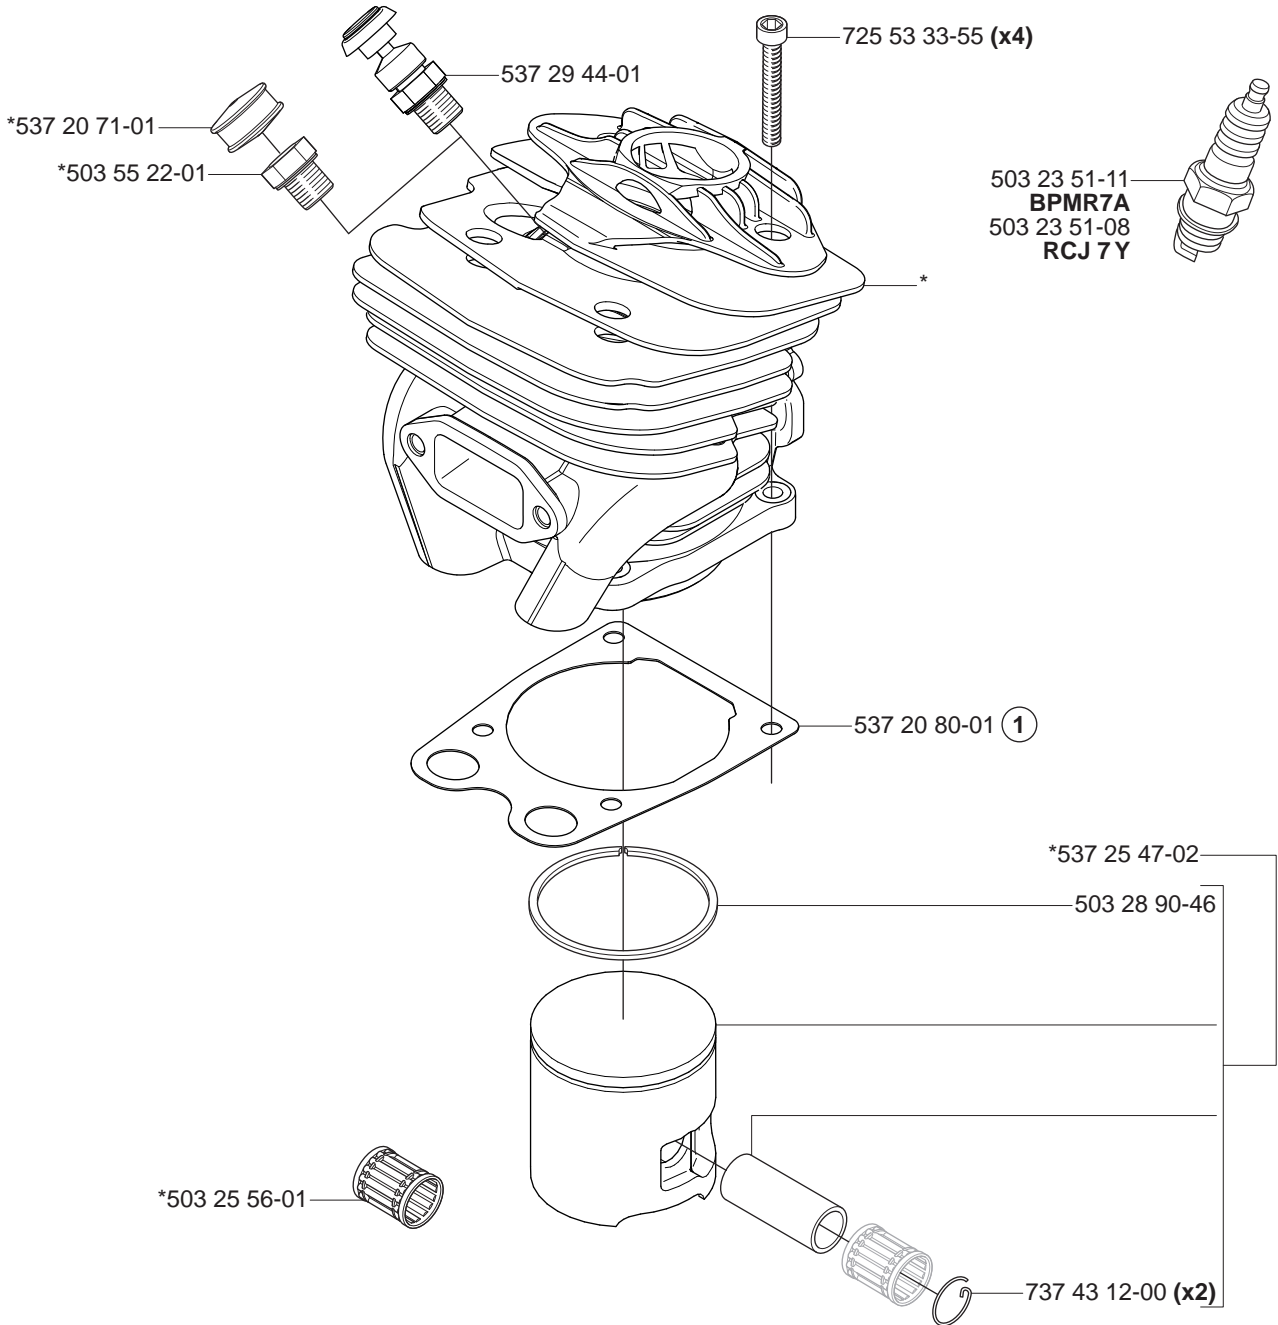

H

*compl 537 25 45-02 570