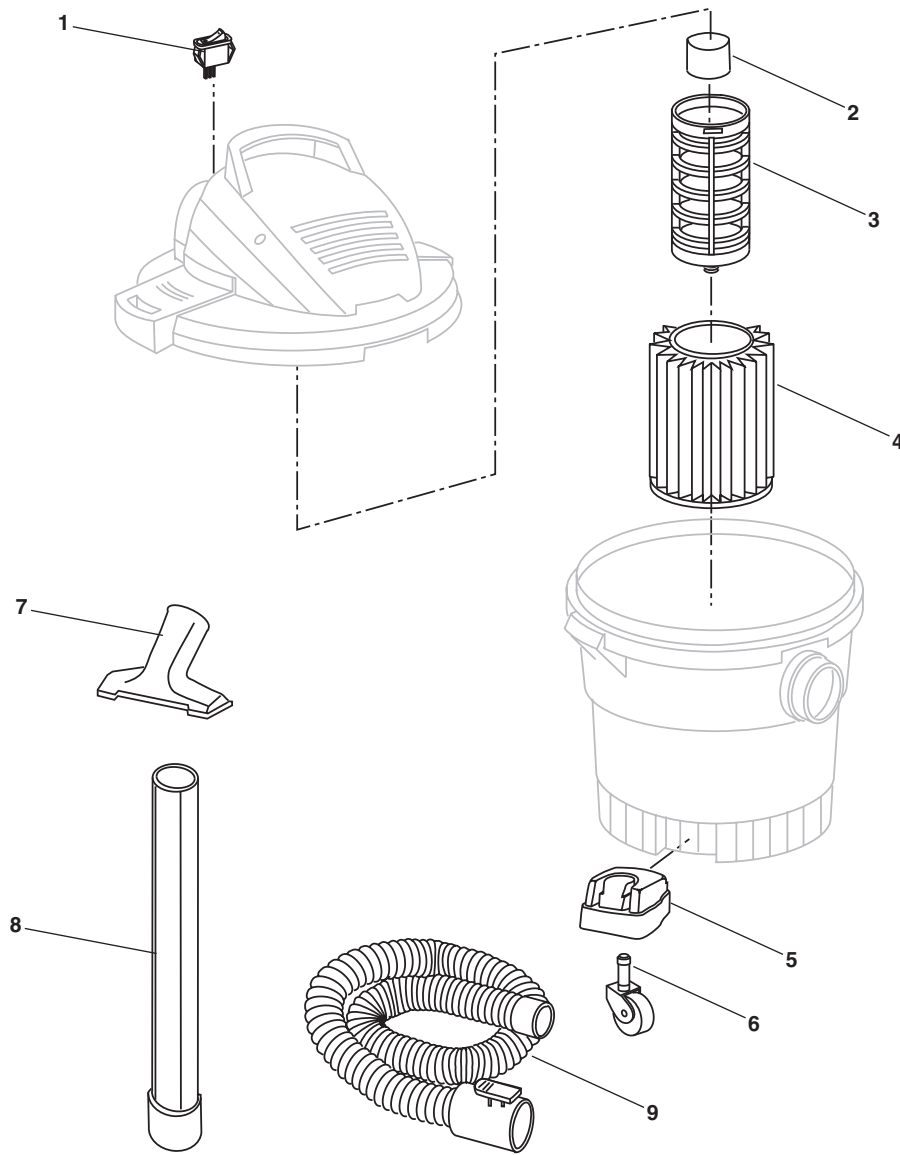

6 Gallon Wet/Dry Vac

NOTE: Order parts by Catalog Number only. DO NOT order by Reference Number.

<u>Ref. No.</u>	<u>Catalog No.</u>	<u>Description</u>
1	42238	Rocker Switch
2	73472	Float
3	54493	Filter Cage
4	72947	Qwik Lock™ Filter
5	29833	Caster Foot w/Storage
6	54378	Caster
7	31733	Utility Nozzle
8	31728	Extension Wand
9	54183	Pro-Hose
Following Items Not Shown:		
	37668	Power Cord
	37723	Motor 115V