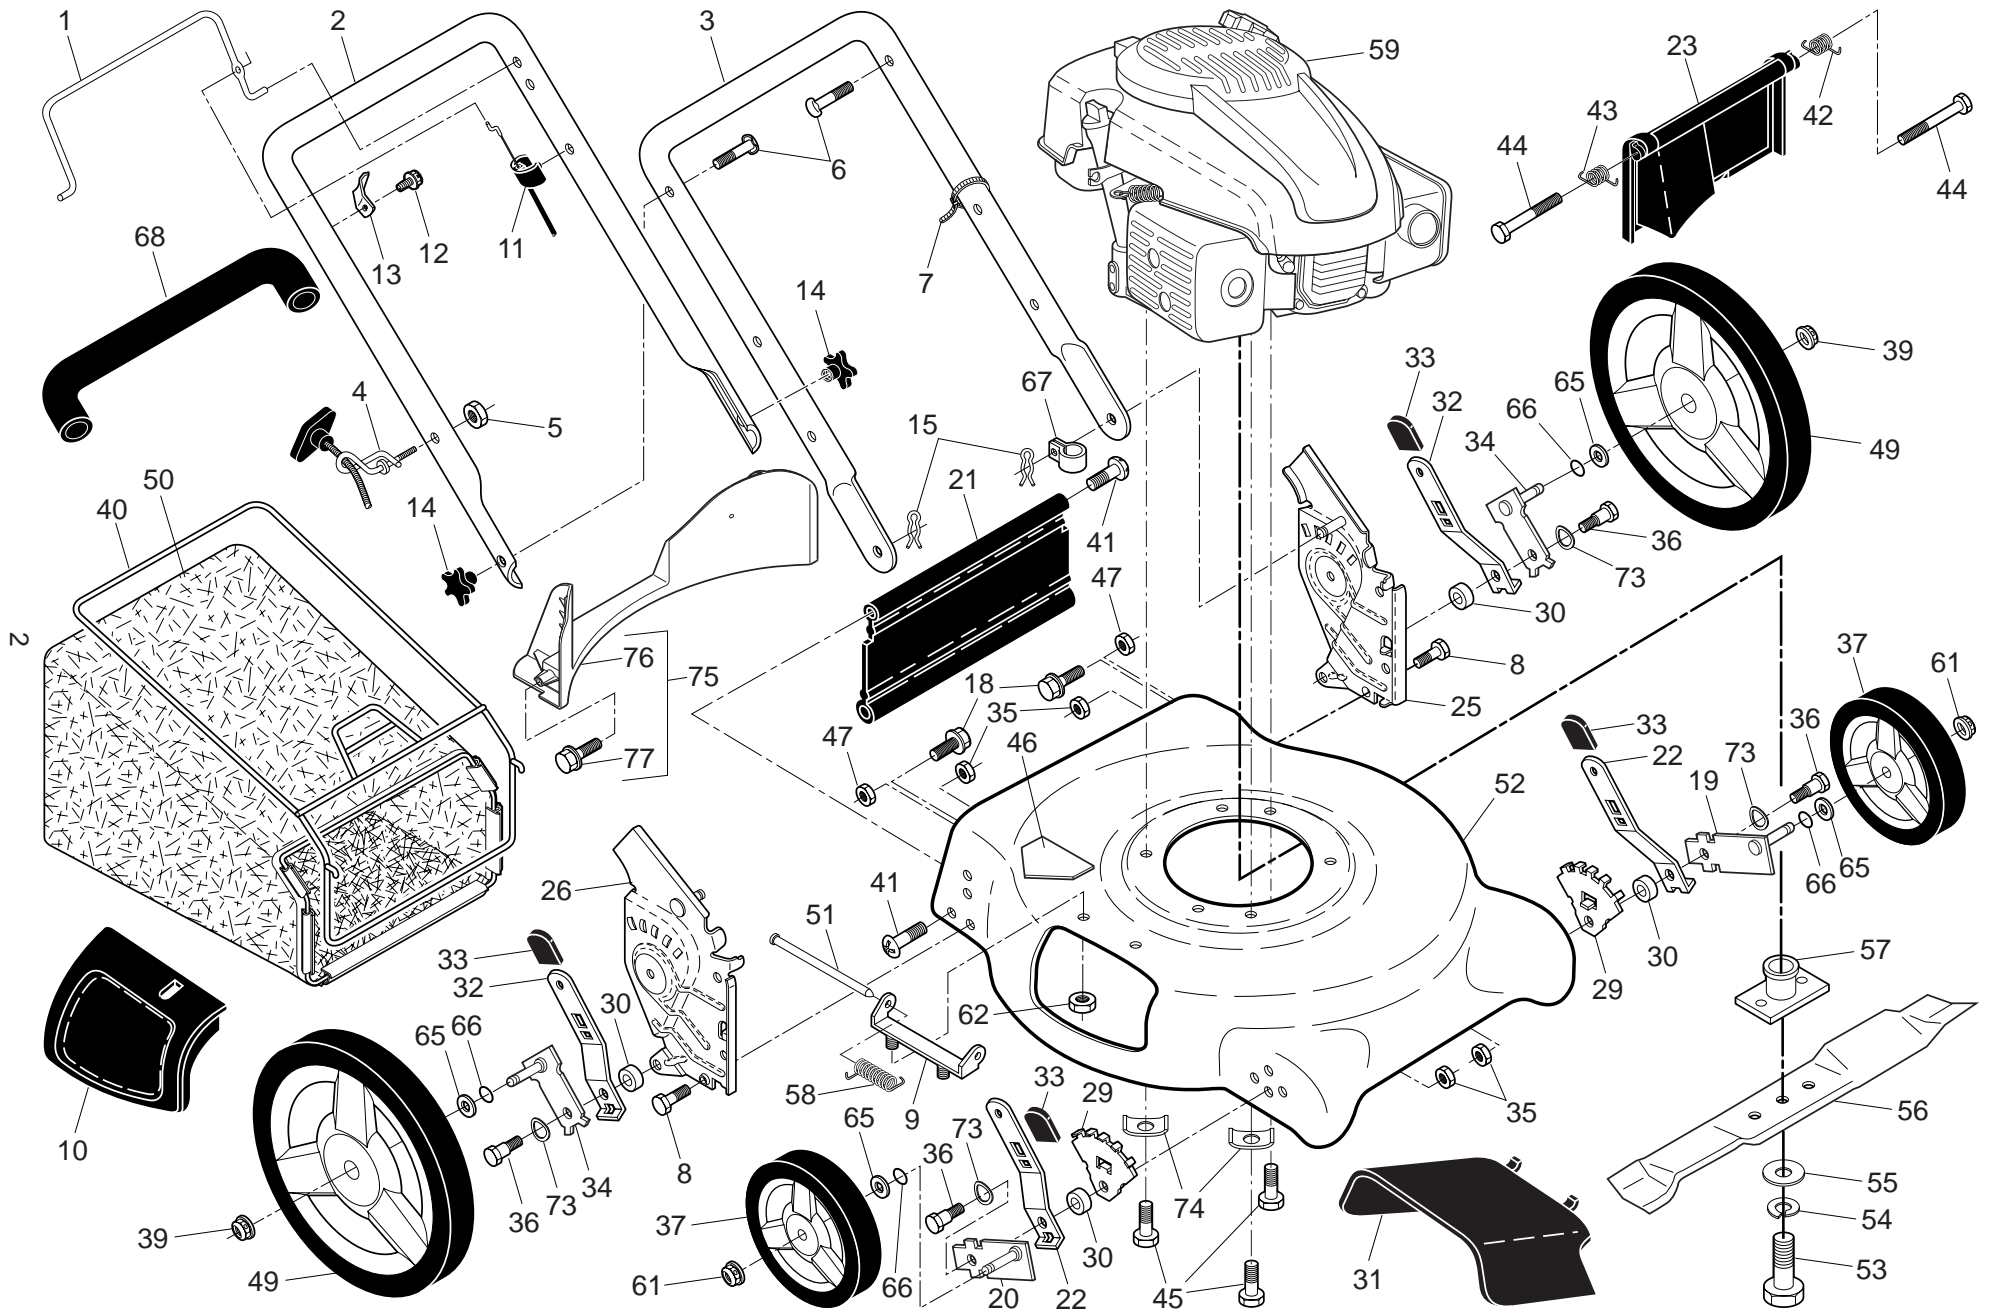

ROTARY LAWN MOWER - - MODEL NUMBER 6021P (96133001100) - PRODUCT NUMBER 961 33 00-11

ROTARY LAWN MOWER - - MODEL NUMBER 6021P (96133001100) - PRODUCT NUMBER 961 33 00-11

KEY NO.	PART NO.	DESCRIPTION	KEY NO.	PART NO.	DESCRIPTION
1	532 40 29-49	Control Bar	41	532 08 86-52	Hinge Screw
2	532 19 78-08	Upper Handle (Includes Foam Grip)	42	532 40 54-21	Spring, Rear Door, LH
3	532 17 41-10	Lower Handle	43	532 40 54-23	Spring, Rear Door, RH
4	532 19 47-88	Rope Guide	44	532 18 41-93	Bolt, Rear Door
5	532 13 20-04	Locknut, Hex 1/4-20	45	532 15 04-06	Hex Head Thread Rolling Screw 3/8-16 x 1
6	532 19 15-74	Handle Bolt	46	532 40 47-63	Danger Decal
7	532 06 64-26	Wire Tie	47	532 42 65-89	Locknut, Hex 5/16-18
8	874 78 05-12	Hex Bolt 5/16-18 x 3/4	48	532 41 06-01	Axle Arm Assembly, Rear, RH
9	532 15 41-32	Hinge Bracket Assembly	49	532 41 08-15	Wheel & Tire Assembly, Rear 12 x 1-3/4
10	532 18 55-89	Mulcher Door	50	532 19 47-15	Grassbag
11	532 18 32-81	Engine Zone Control Cable	51	532 14 72-86	Hinge Rod
12	532 75 06-34	Hex Washer Head Screw #10-24 x 1/2	52	532 41 87-09	Kit, Lawn Mower Housing Assembly (Includes Key Number 46)
13	532 43 00-34	Up-Stop Bracket			
14	532 18 23-98	Handle Knob	53	532 85 10-84	Hex Head Screw 3/8-24 x 1-3/8 Grade 8
15	532 05 17-93	Hairpin Cotter	54	532 85 02-63	Helical Lockwasher
18	817 60 04-06	Screw 1/4-20 x 3/8	55	532 85 10-74	Hardened Washer
19	532 40 66-89	Axle Arm Assembly, Front, LH	56	532 40 67-12	21" Blade
20	532 40 66-90	Axle Arm Assembly, Front, RH	57	532 42 00-97	Blade Adapter
21	532 41 86-55	Kit, Rear Skirt	58	532 15 21-24	Spring, Torsion
22	532 40 64-28	Selector Spring, Front	59	- - -	Engine, Kohler, Model Number XT149-0026-EA (For engine service and replacement parts, call Kohler at 1-800-544-2444)
23	532 41 06-03	Rear Door Assembly			
25	532 41 39-24	Handle Bracket Assembly, LH	61	532 40 91-48	Nut, Hex, Flangelock
26	532 41 39-25	Handle Bracket Assembly, RH	62	873 80 04-00	Nut, Hex, Nylock 1/4-20
29	532 41 05-94	Wheel Adjusting Bracket, Front	65	532 08 83-48	Washer, Flat
30	532 40 16-29	Spacer	66	532 19 74-80	O-Ring
31	532 18 55-95	Discharge Deflector	67	532 19 79-91	Clip, Cable
32	532 41 05-95	Selector Spring, Rear	68	532 16 42-65	Grip, Foam
33	532 08 78-77	Selector Knob	73	532 40 16-30	Washer, Flat
34	532 41 06-00	Axle Arm Assembly, Rear, LH	74	532 12 50-78	Washer, Special, Engine, Zinc-Plated
35	532 75 11-53	Nut, Hex	75	532 41 36-93	Kit, Rear Baffle (Includes 3 Screws)
36	532 40 16-38	Shoulder Bolt 5/16-18	76	532 41 05-89	Baffle, Rear
37	532 41 08-31	Wheel & Tire Assembly, Front 8 x 1-3/4	77	817 41 13-12	Screw, Rear Baffle
39	532 40 91-49	Nut, Hex, Flangelock	--	532 40 47-64	Warning Decal (not shown)
40	532 41 19-49	Frame, Grassbag	--	532 43 37-73	Operator's Manual, English / French

NOTE: All component dimensions given in U.S. inches. 1 inch = 25.4 mm. **IMPORTANT:** Use only Original Equipment Manufacturer (O.E.M.) replacement parts. Failure to do so could be hazardous, damage your lawn mower and void your warranty.