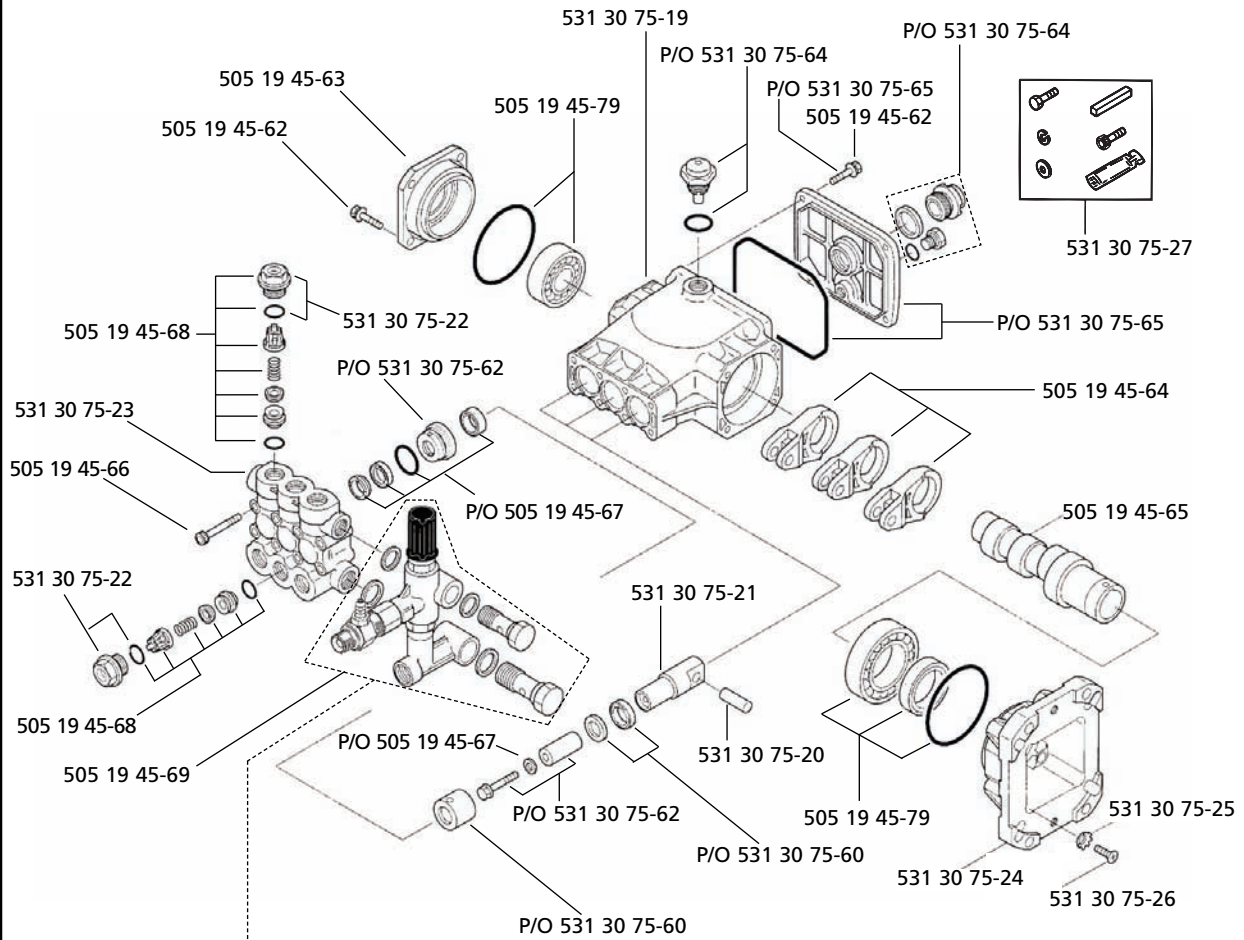

Pressure Washer

**5525PW, 6027PW,
9032PW, 1340PW**

5525PW

531 30 75-38 Detergent Tube (not shown)
 * Tips sold separately; contact your dealer to purchase

6027PW

531 30 74-60 Detergent Tube (not shown)

9032PW & 1340PW

Pump for 5525PW

505 27 18-01 Pump Assembly Complete

Key: P/O = Part Of Kit

Pump for 6027PW

505 27 18-02 Pump Assembly Complete

531 30 74-83 Pump Oil (not shown)
Key: P/O = Part Of Kit

Pump for 9032PW

505 27 18-03 Pump Assembly Complete

531 30 74-83 Pump Oil (not shown)
Key: P/O = Part Of Kit

Pump for 1340PW

505 27 18-04 Pump Assembly Complete

531 30 74-83 Pump Oil (not shown)
Key: P/O = Part Of Kit