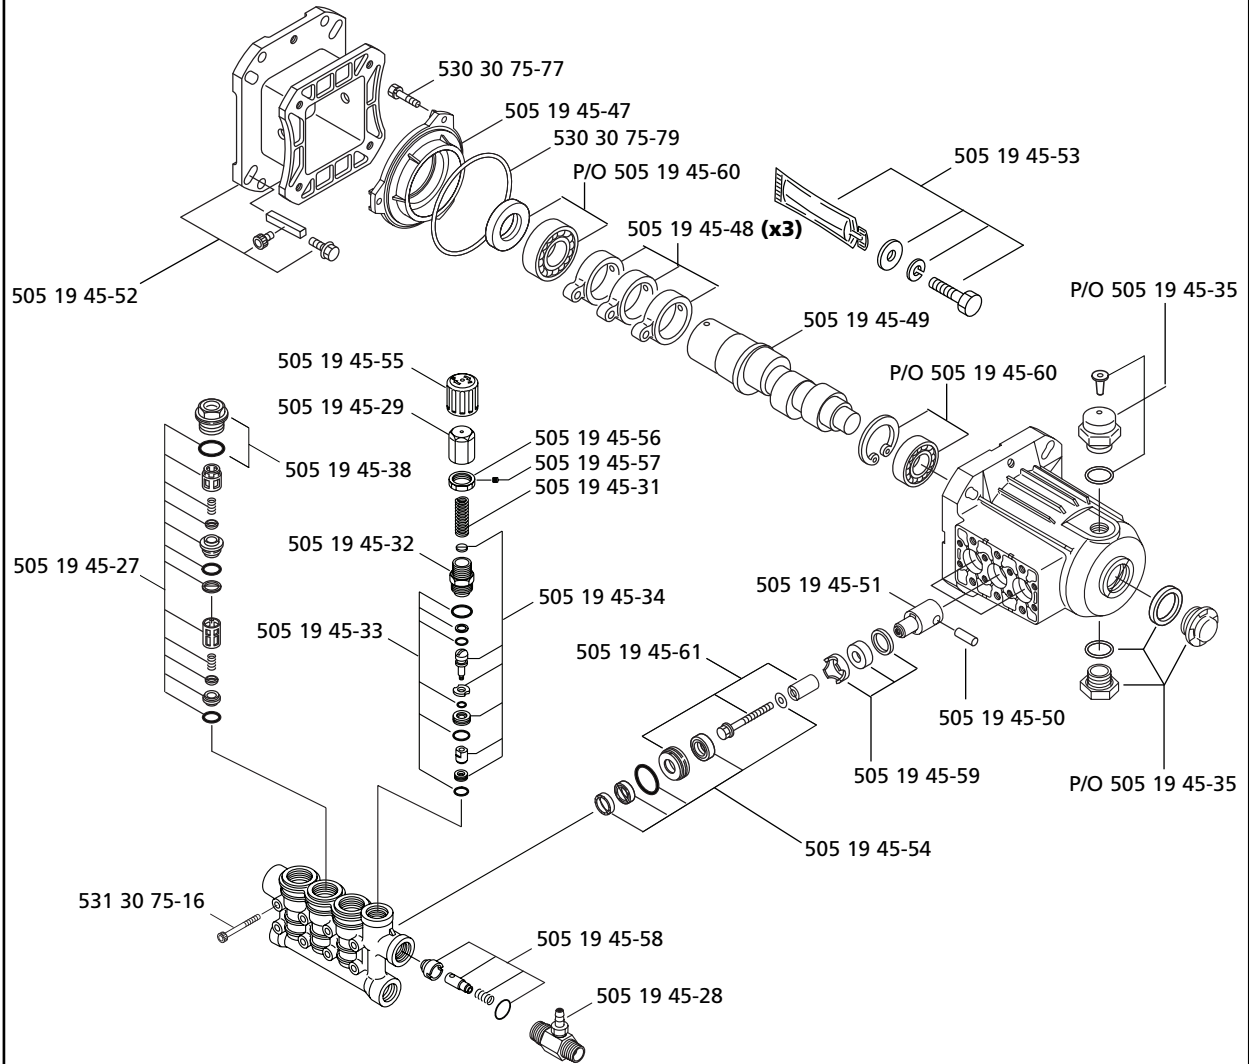

Pressure Washer

**5525PW, 6027PW,
9032PW, 1340PW**

5525PW

531 30 75-38 Detergent Tube (not shown)
 * Tips sold separately; contact your dealer to purchase

6027PW

531 30 74-60 Detergent Tube (not shown)

9032PW & 1340PW

Pump for 5525PW

505 27 18-01 Pump Assembly Complete

Key: P/O = Part Of Kit

Pump for 6027PW

505 27 18-02 Pump Assembly Complete

531 30 74-83 Pump Oil (not shown)
Key: P/O = Part Of Kit

Pump for 9032PW

505 27 18-03 Pump Assembly Complete

531 30 74-83 Pump Oil (not shown)
Key: P/O = Part Of Kit

Pump for 1340PW

505 27 18-04 Pump Assembly Complete

531 30 74-83 Pump Oil (not shown)
Key: P/O = Part Of Kit