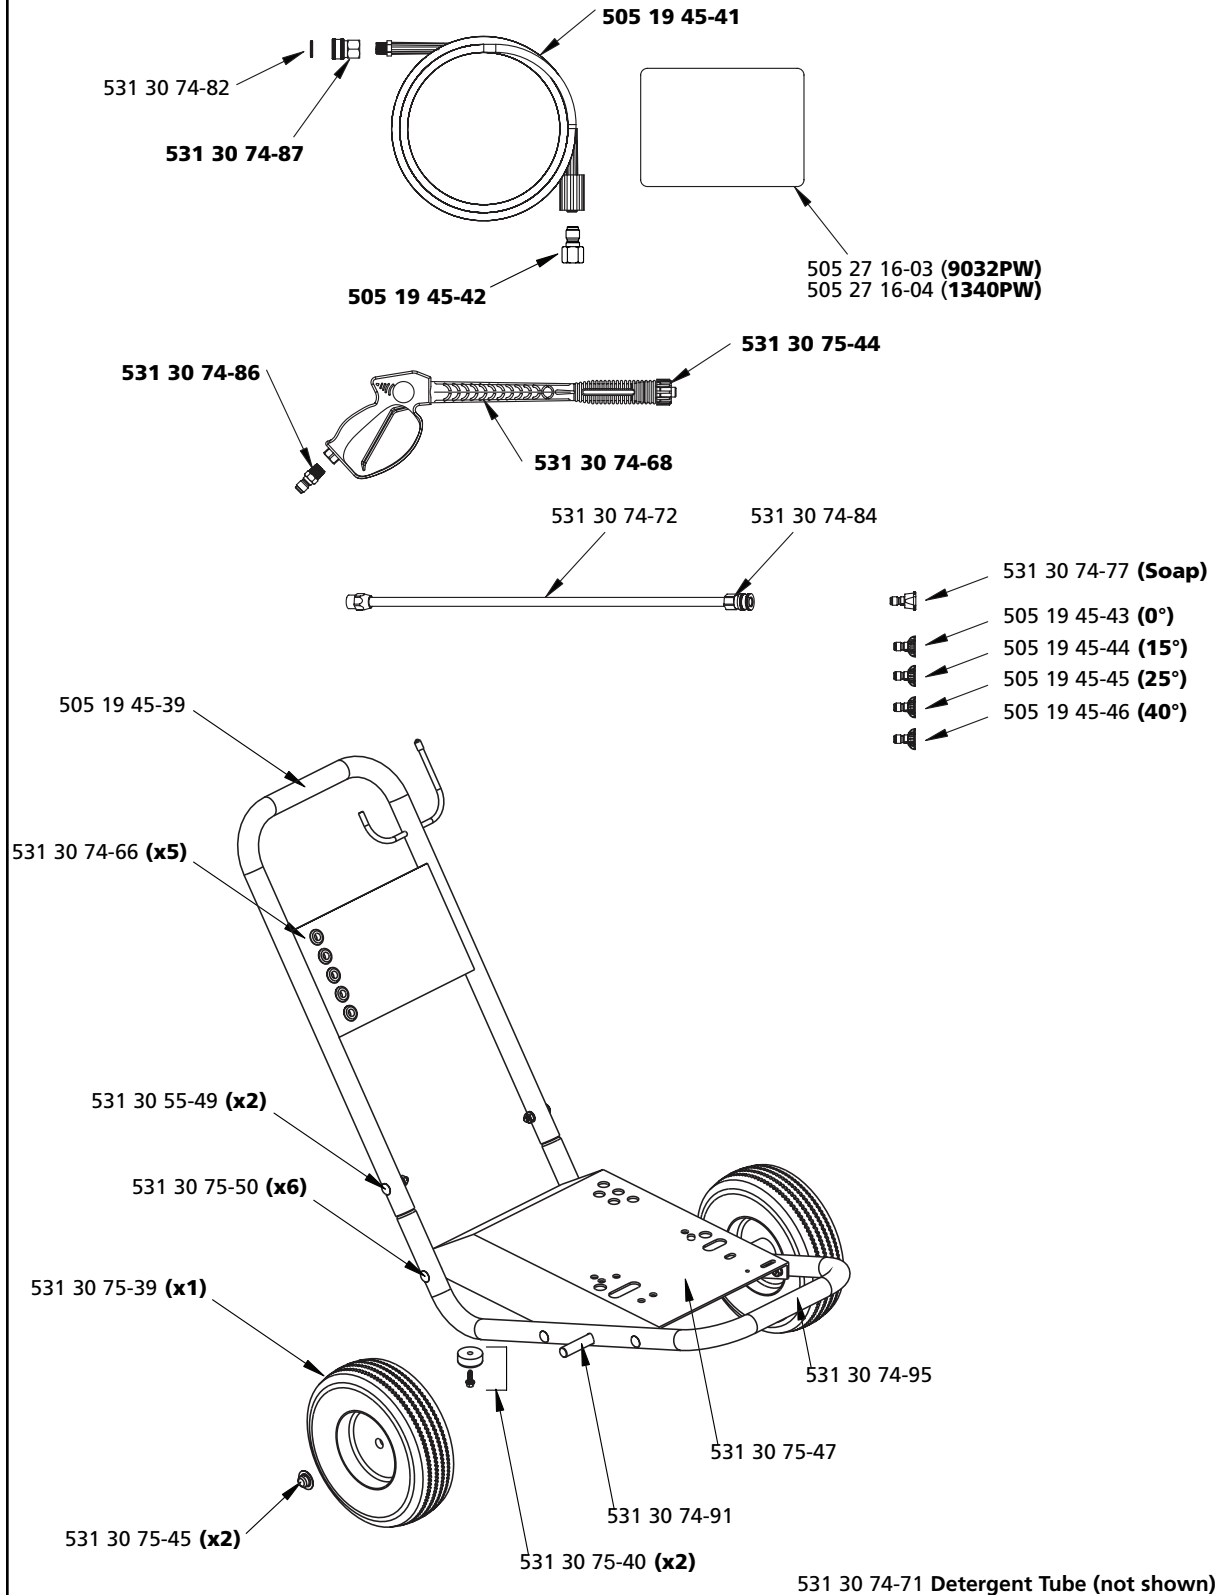

Pressure Washer

**5525PW, 6027PW,
9032PW, 1340PW**

5525PW

531 30 75-38 Detergent Tube (not shown)
 * Tips sold separately; contact your dealer to purchase

6027PW

531 30 74-60 Detergent Tube (not shown)

9032PW & 1340PW

Pump for 5525PW

505 27 18-01 Pump Assembly Complete

Key: P/O = Part Of Kit

Pump for 6027PW

505 27 18-02 Pump Assembly Complete

531 30 74-83 Pump Oil (not shown)
Key: P/O = Part Of Kit

Pump for 9032PW

505 27 18-03 Pump Assembly Complete

531 30 74-83 Pump Oil (not shown)
Key: P/O = Part Of Kit

Pump for 1340PW

505 27 18-04 Pump Assembly Complete

531 30 74-83 Pump Oil (not shown)
Key: P/O = Part Of Kit