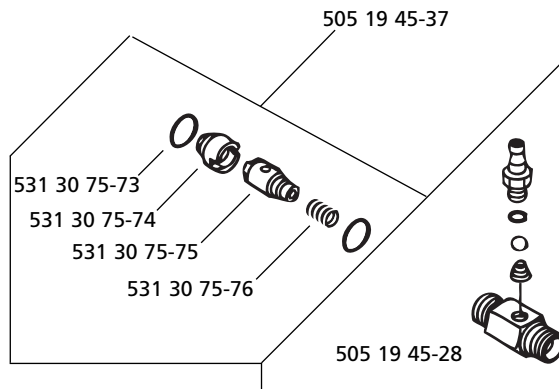

Pressure Washer

**5525PW, 6027PW,
9032PW, 1340PW**

5525PW

531 30 75-38 Detergent Tube (not shown)
 * Tips sold separately; contact your dealer to purchase

6027PW

531 30 74-60 Detergent Tube (not shown)

9032PW & 1340PW

Pump for 5525PW

505 27 18-01 Pump Assembly Complete

Key: P/O = Part Of Kit

Pump for 6027PW

505 27 18-02 Pump Assembly Complete

531 30 74-83 Pump Oil (not shown)
Key: P/O = Part Of Kit

Pump for 9032PW

505 27 18-03 Pump Assembly Complete

531 30 74-83 Pump Oil (not shown)
Key: P/O = Part Of Kit

Pump for 1340PW

505 27 18-04 Pump Assembly Complete

531 30 74-83 Pump Oil (not shown)
Key: P/O = Part Of Kit