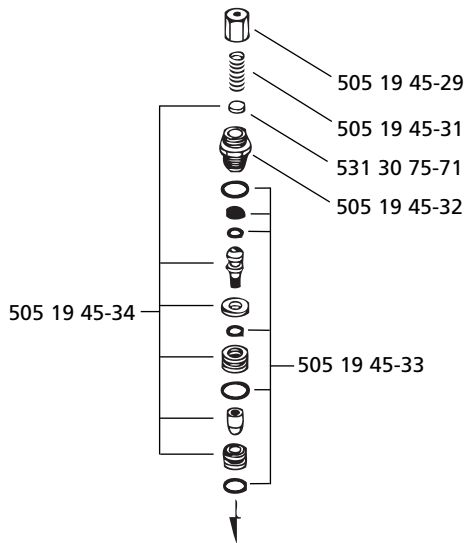

Pressure Washer

**5525PW, 6027PW,
9032PW, 1340PW**

5525PW

531 30 75-38 Detergent Tube (not shown)
 * Tips sold separately; contact your dealer to purchase

6027PW

531 30 74-60 Detergent Tube (not shown)

9032PW & 1340PW

Pump for 5525PW

505 27 18-01 Pump Assembly Complete

Key: P/O = Part Of Kit

Pump for 6027PW

505 27 18-02 Pump Assembly Complete

531 30 74-83 Pump Oil (not shown)
Key: P/O = Part Of Kit

Pump for 9032PW

505 27 18-03 Pump Assembly Complete

531 30 74-83 Pump Oil (not shown)
Key: P/O = Part Of Kit

Pump for 1340PW

505 27 18-04 Pump Assembly Complete

531 30 74-83 Pump Oil (not shown)
Key: P/O = Part Of Kit