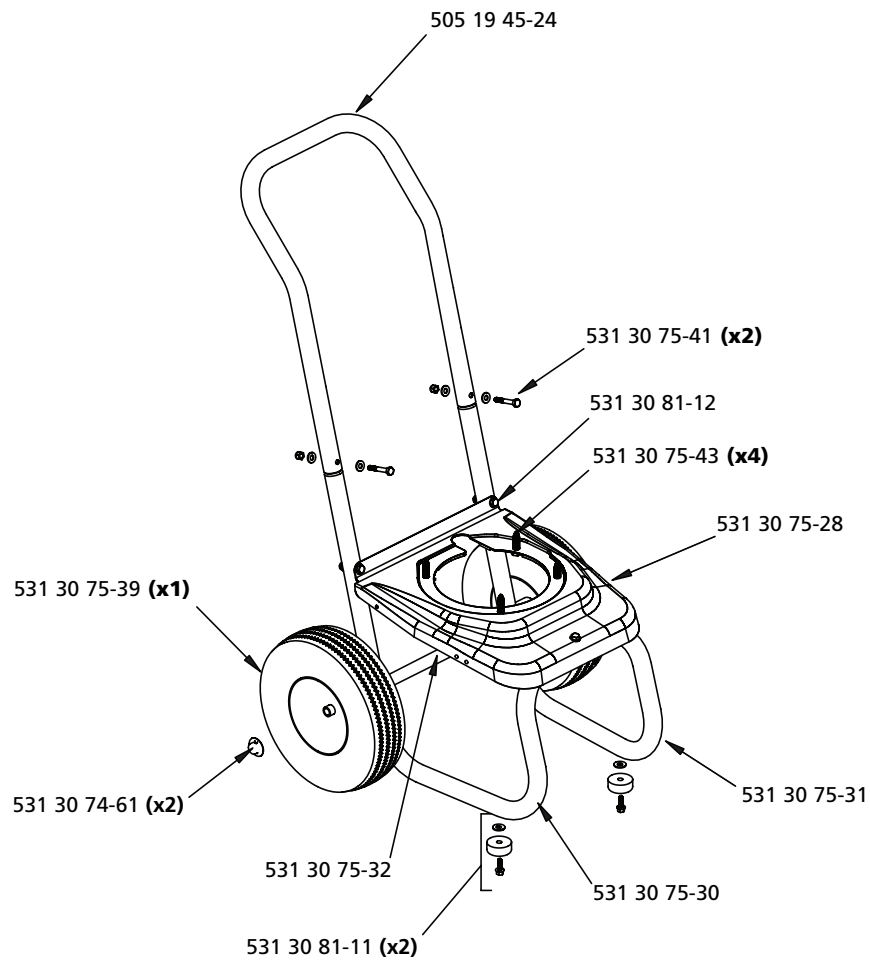

Pressure Washer

**5525PW, 6027PW,
9032PW, 1340PW**

5525PW

531 30 75-38 Detergent Tube (not shown)
 * Tips sold separately; contact your dealer to purchase

6027PW

531 30 74-60 Detergent Tube (not shown)

9032PW & 1340PW

Pump for 5525PW

505 27 18-01 Pump Assembly Complete

Key: P/O = Part Of Kit

Pump for 6027PW

505 27 18-02 Pump Assembly Complete

531 30 74-83 Pump Oil (not shown)
Key: P/O = Part Of Kit

Pump for 9032PW

505 27 18-03 Pump Assembly Complete

531 30 74-83 Pump Oil (not shown)
Key: P/O = Part Of Kit

Pump for 1340PW

505 27 18-04 Pump Assembly Complete

531 30 74-83 Pump Oil (not shown)
Key: P/O = Part Of Kit