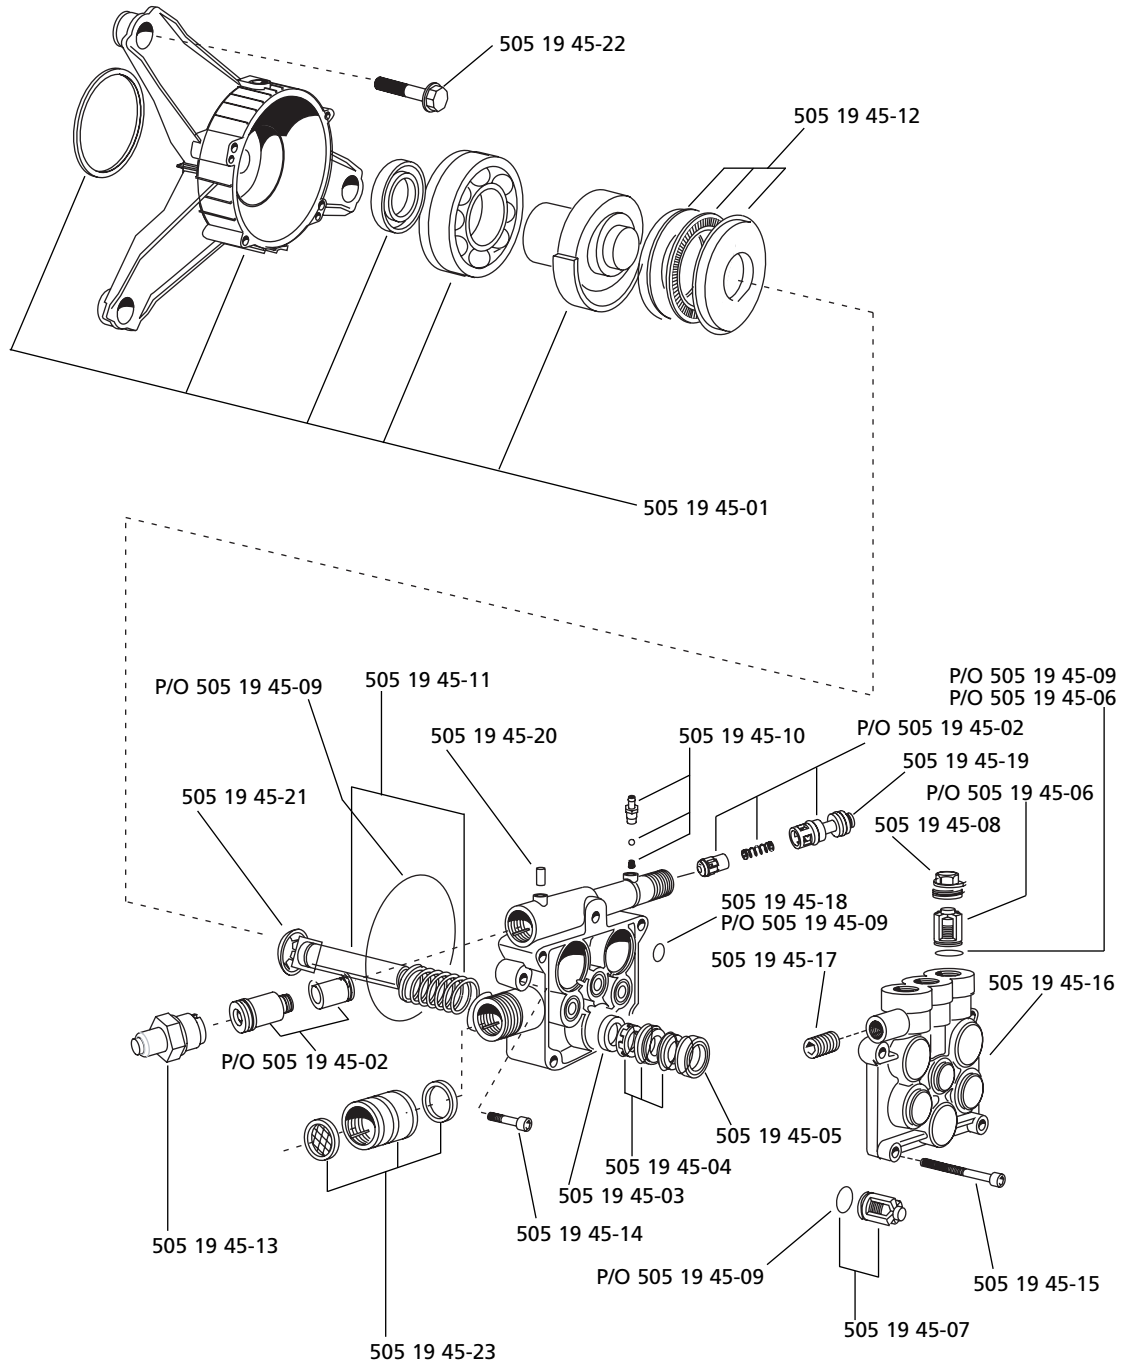

Pressure Washer

**5525PW, 6027PW,
9032PW, 1340PW**

5525PW

531 30 75-38 Detergent Tube (not shown)
 * Tips sold separately; contact your dealer to purchase

6027PW

531 30 74-60 Detergent Tube (not shown)

9032PW & 1340PW

Pump for 5525PW

505 27 18-01 Pump Assembly Complete

Key: P/O = Part Of Kit

Pump for 6027PW

505 27 18-02 Pump Assembly Complete

531 30 74-83 Pump Oil (not shown)
Key: P/O = Part Of Kit

Pump for 9032PW

505 27 18-03 Pump Assembly Complete

531 30 74-83 Pump Oil (not shown)
Key: P/O = Part Of Kit

Pump for 1340PW

505 27 18-04 Pump Assembly Complete

531 30 74-83 Pump Oil (not shown)
Key: P/O = Part Of Kit