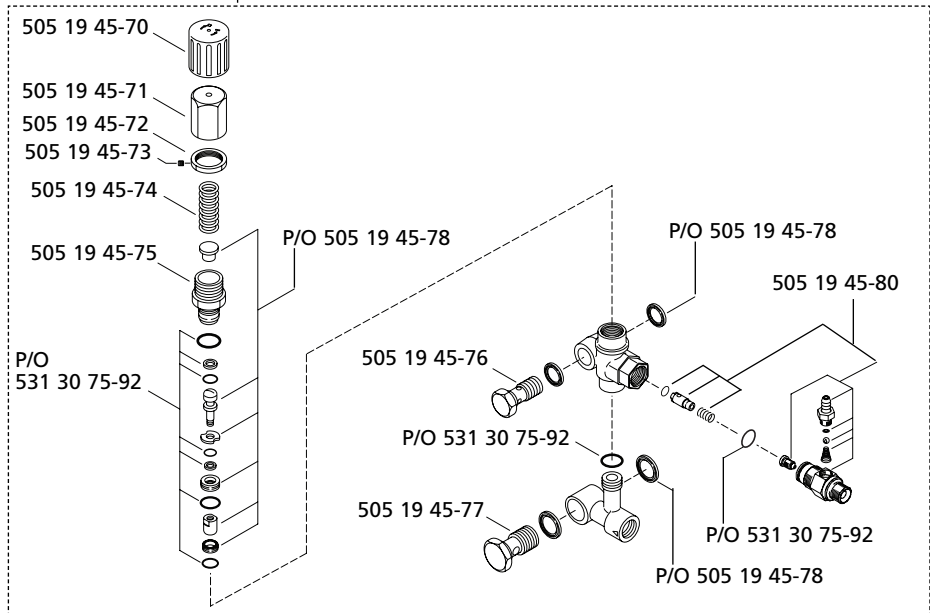

Pressure Washer

**5525PW, 6027PW,
9032PW, 1340PW**

5525PW

531 30 75-38 Detergent Tube (not shown)
 * Tips sold separately; contact your dealer to purchase

6027PW

531 30 74-60 Detergent Tube (not shown)

9032PW & 1340PW

Pump for 5525PW

505 27 18-01 Pump Assembly Complete

Key: P/O = Part Of Kit

Pump for 6027PW

505 27 18-02 Pump Assembly Complete

531 30 74-83 Pump Oil (not shown)
Key: P/O = Part Of Kit

Pump for 9032PW

505 27 18-03 Pump Assembly Complete

531 30 74-83 Pump Oil (not shown)
Key: P/O = Part Of Kit

Pump for 1340PW

505 27 18-04 Pump Assembly Complete

531 30 74-83 Pump Oil (not shown)
Key: P/O = Part Of Kit