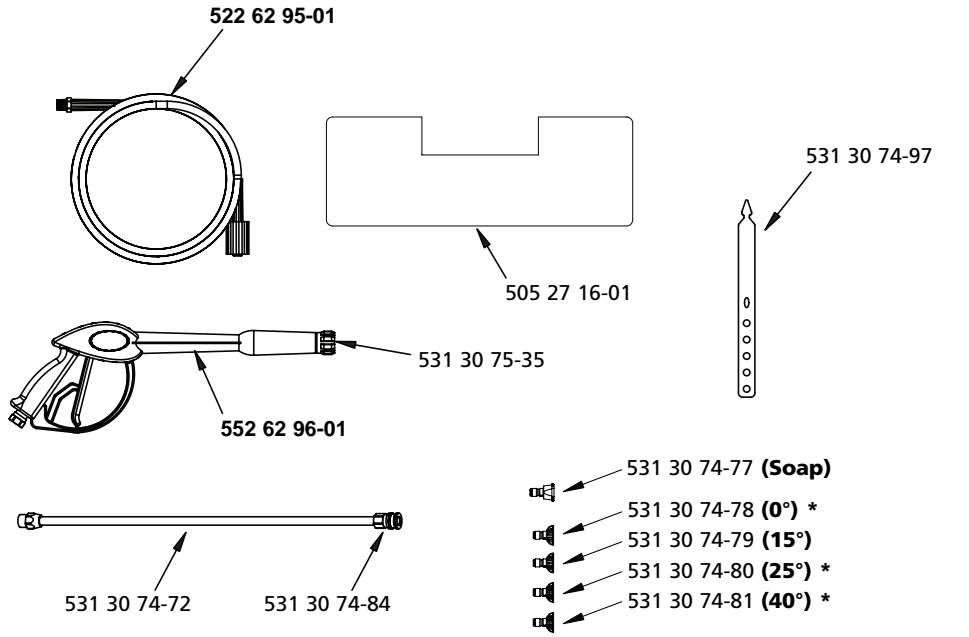

Pressure Washer

**5525PW, 6027PW,
9032PW, 1340PW**

5525PW

531 30 75-38 Detergent Tube (not shown)
 * Tips sold separately; contact your dealer to purchase

6027PW

531 30 74-60 Detergent Tube (not shown)

9032PW & 1340PW

Pump for 5525PW

505 27 18-01 Pump Assembly Complete

Key: P/O = Part Of Kit

Pump for 6027PW

505 27 18-02 Pump Assembly Complete

531 30 74-83 Pump Oil (not shown)
Key: P/O = Part Of Kit

Pump for 9032PW

505 27 18-03 Pump Assembly Complete

531 30 74-83 Pump Oil (not shown)
Key: P/O = Part Of Kit

Pump for 1340PW

505 27 18-04 Pump Assembly Complete

531 30 74-83 Pump Oil (not shown)
Key: P/O = Part Of Kit