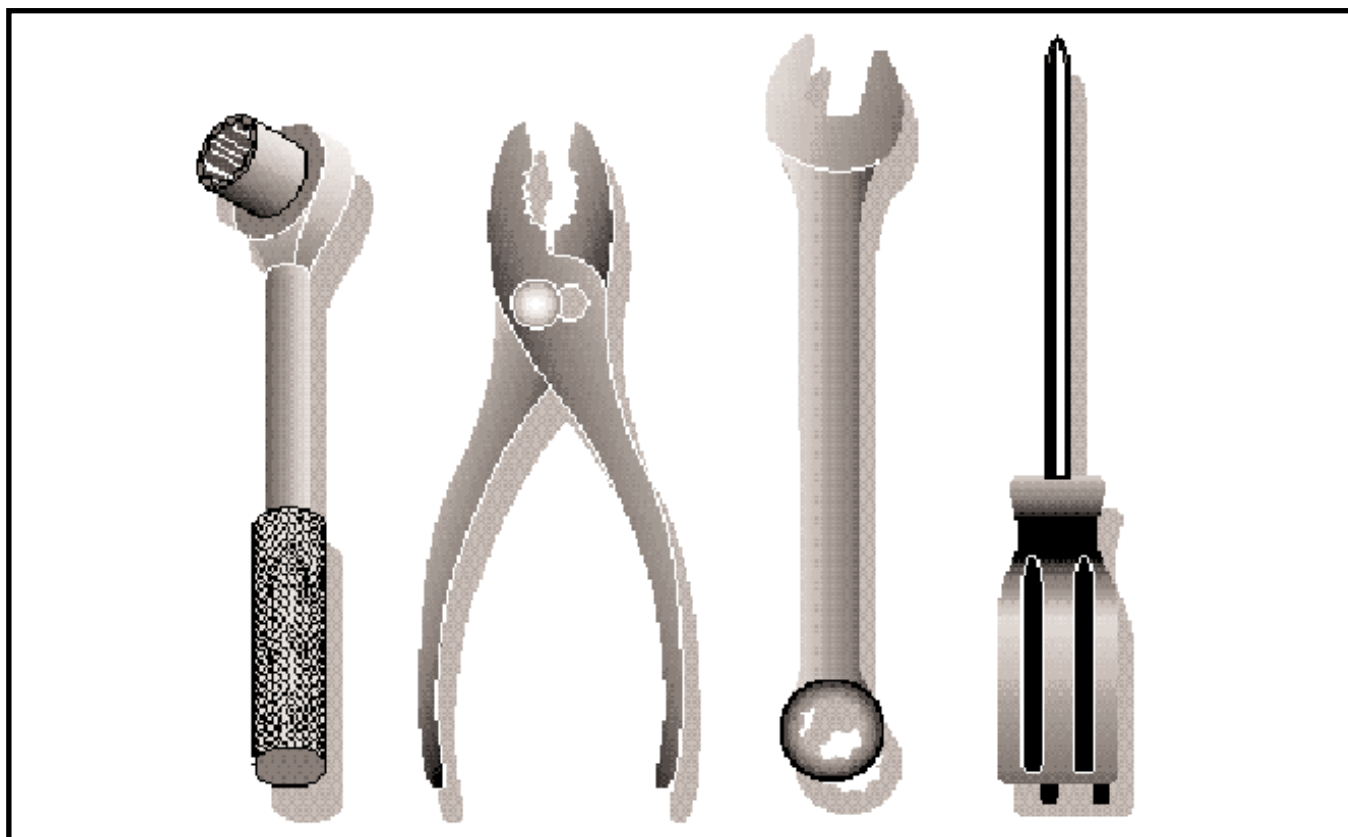

Pressure Washer

**5525PW, 6027PW,
9032PW, 1340PW**

5525PW

531 30 75-38 Detergent Tube (not shown)
 * Tips sold separately; contact your dealer to purchase

6027PW

531 30 74-60 Detergent Tube (not shown)

9032PW & 1340PW

Pump for 5525PW

505 27 18-01 Pump Assembly Complete

Key: P/O = Part Of Kit

Pump for 6027PW

505 27 18-02 Pump Assembly Complete

531 30 74-83 Pump Oil (not shown)
Key: P/O = Part Of Kit

Pump for 9032PW

505 27 18-03 Pump Assembly Complete