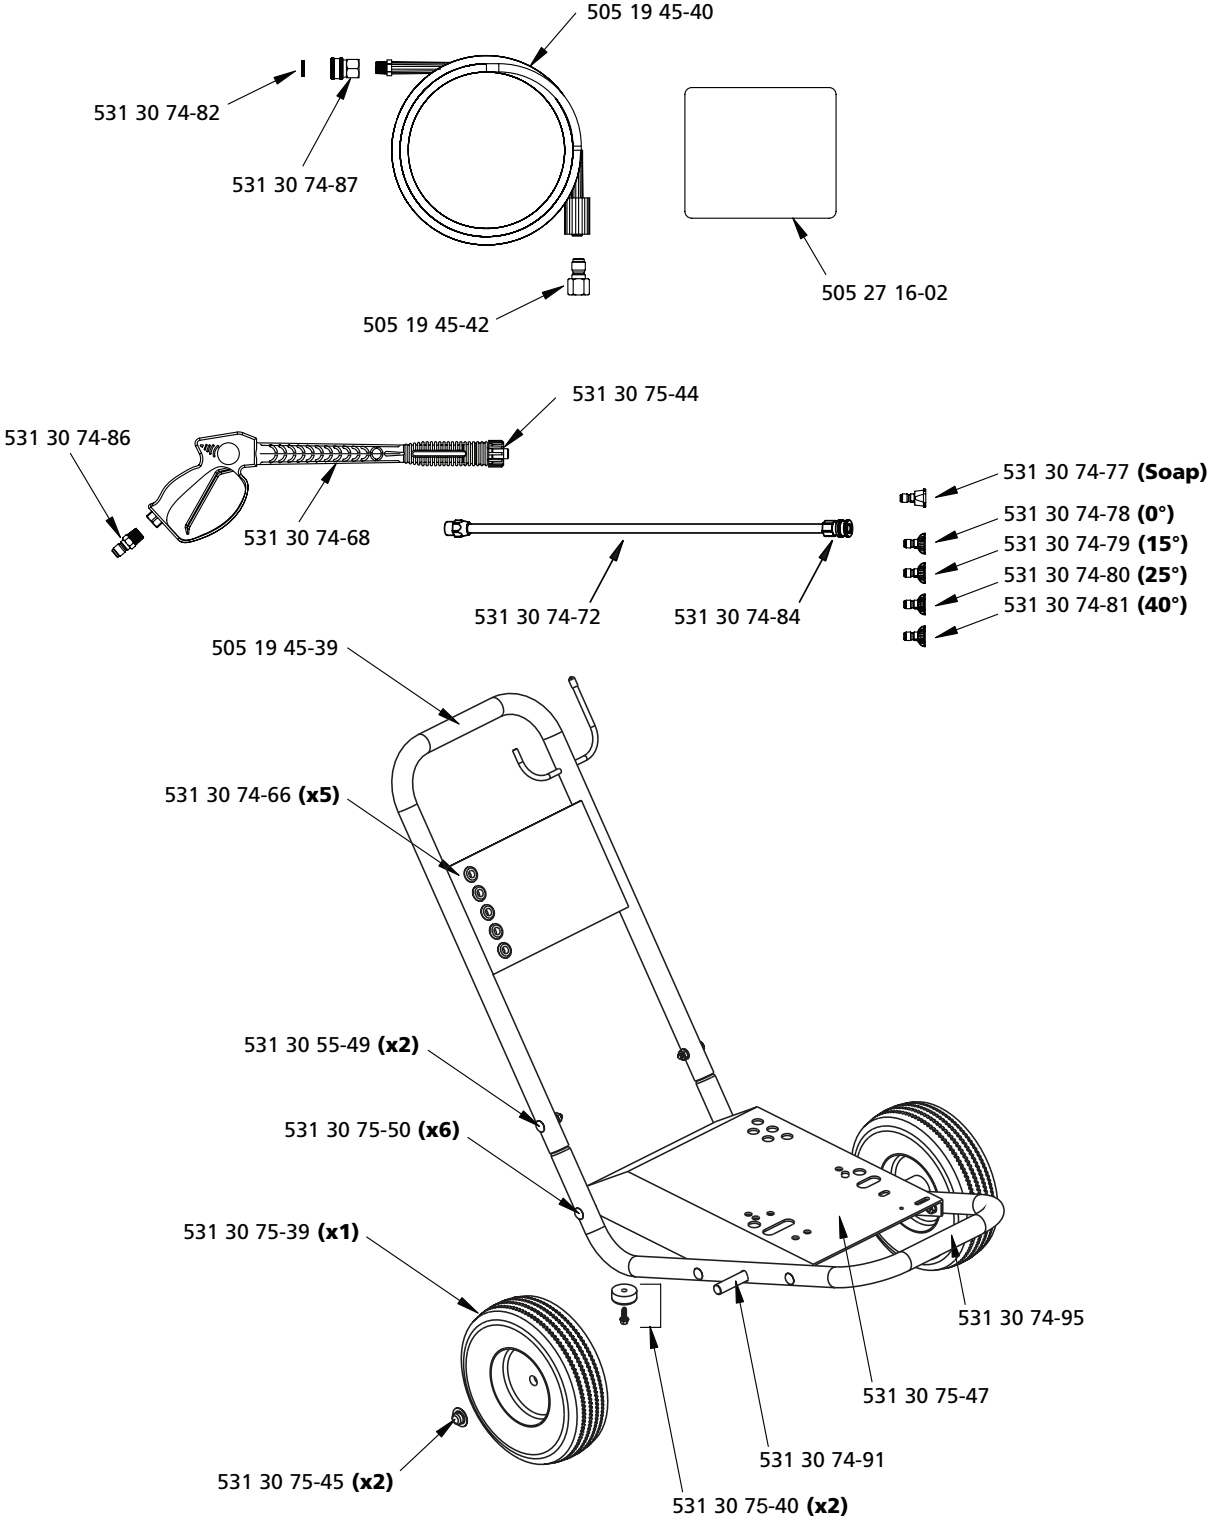

Pressure Washer

**5525PW, 6027PW,
9032PW, 1340PW**

5525PW

531 30 75-38 Detergent Tube (not shown)
 * Tips sold separately; contact your dealer to purchase

6027PW

531 30 74-60 Detergent Tube (not shown)

9032PW & 1340PW

Pump for 5525PW

505 27 18-01 Pump Assembly Complete

Key: P/O = Part Of Kit

Pump for 6027PW

505 27 18-02 Pump Assembly Complete

531 30 74-83 Pump Oil (not shown)
Key: P/O = Part Of Kit

Pump for 9032PW

505 27 18-03 Pump Assembly Complete

531 30 74-83 Pump Oil (not shown)
Key: P/O = Part Of Kit

Pump for 1340PW

505 27 18-04 Pump Assembly Complete

531 30 74-83 Pump Oil (not shown)
Key: P/O = Part Of Kit