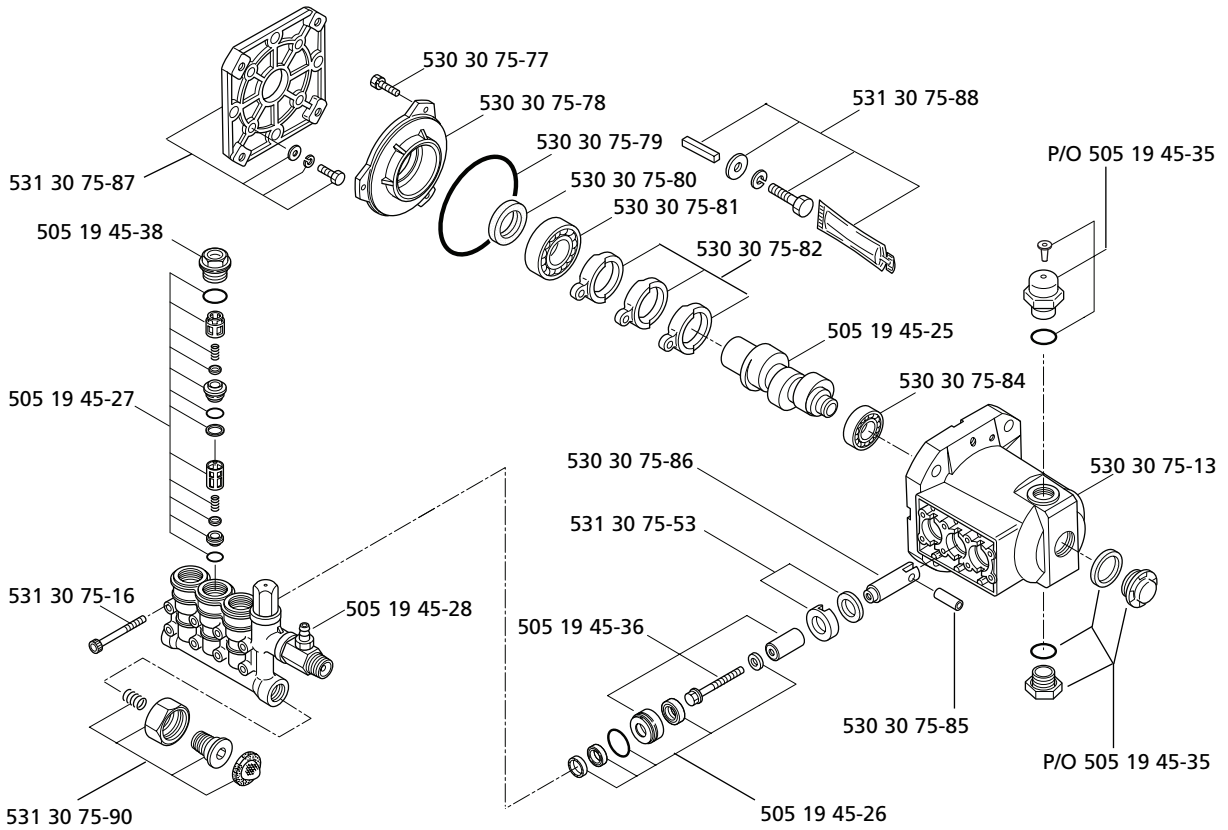

Pressure Washer

**5525PW, 6027PW,
9032PW, 1340PW**

5525PW

531 30 75-38 Detergent Tube (not shown)
 * Tips sold separately; contact your dealer to purchase

6027PW

531 30 74-60 Detergent Tube (not shown)

9032PW & 1340PW

Pump for 5525PW

505 27 18-01 Pump Assembly Complete

Key: P/O = Part Of Kit

Pump for 6027PW

505 27 18-02 Pump Assembly Complete

531 30 74-83 Pump Oil (not shown)
Key: P/O = Part Of Kit

Pump for 9032PW

505 27 18-03 Pump Assembly Complete

531 30 74-83 Pump Oil (not shown)
Key: P/O = Part Of Kit

Pump for 1340PW

505 27 18-04 Pump Assembly Complete

531 30 74-83 Pump Oil (not shown)
Key: P/O = Part Of Kit