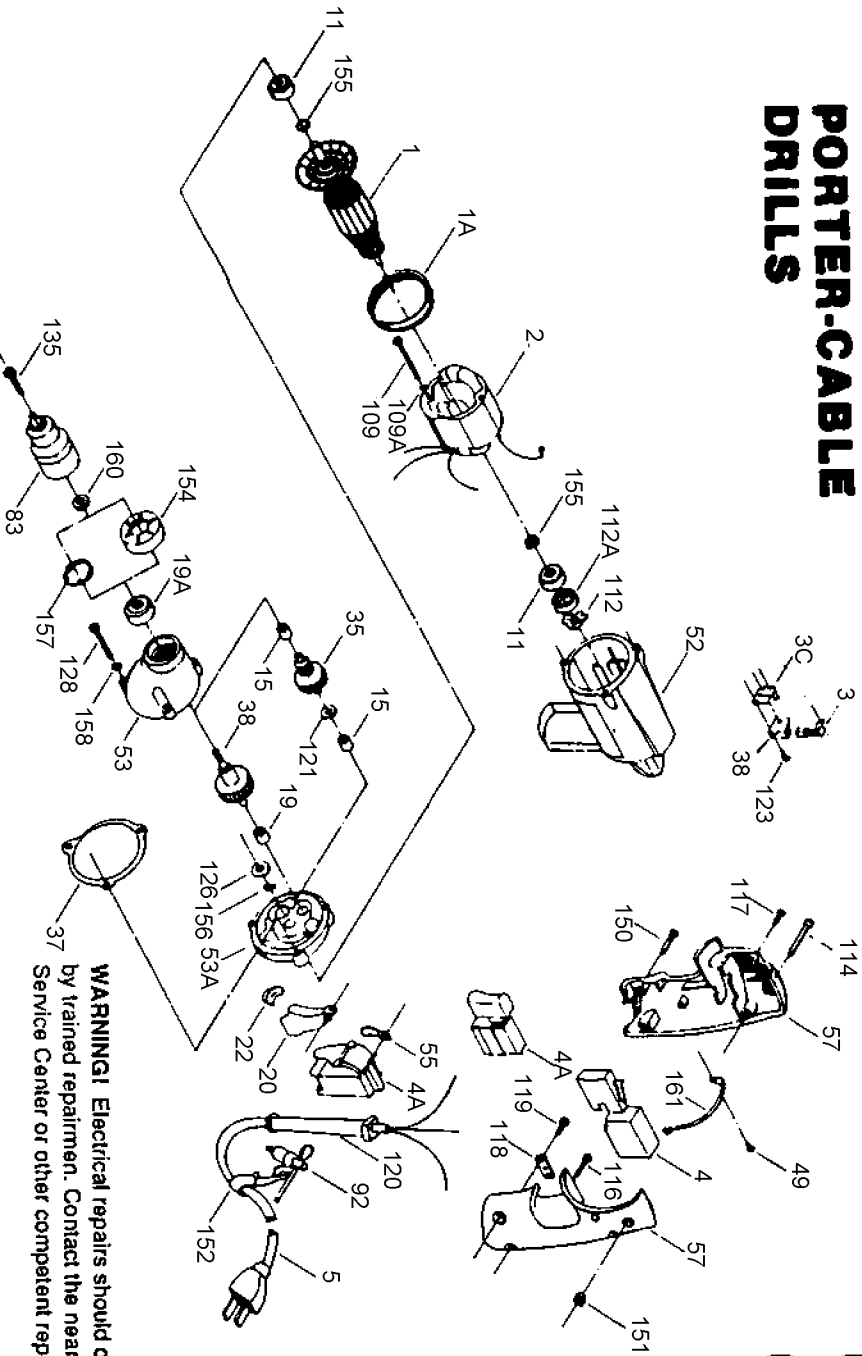

PORTER-CABLE DRILLS

619 620 621

WARNING! Electrical repairs should only be attempted by trained repairmen. Contact the nearest Porter-Cable Service Center or other competent repair center.

Parts List for 619 Type 4

Item Number	Part Number	Description	Qty Required
1	000000-00	No Longer Available	1
1	811350	BAFFLE	1
1	811531	FAN	1
2	000000-00	No Longer Available	1
3	N119739	BRUSH & SPRING	1
3	694301	BRUSH HOLDER	1
3	694298	BRUSH INSULATOR	1
4	000000-00	No Longer Available	1
4	000000-00	No Longer Available	1
5	695854	CORDSET	1
11	330003-85	BEARING	1
15	848131	BEARING	1
19	000000-00	No Longer Available	1
19	330003-17	BEARING,BALL	1
35	000000-00	No Longer Available	1
37	698609	GASKET	1
38	000000-00	No Longer Available	1
49	864137	SCREW	1
52	000000-00	No Longer Available	1
53	000000-00	No Longer Available	1
53	000000-00	No Longer Available	1
57	000000-00	No Longer Available	1
83	000000-00	No Longer Available	1
92	000000-00	No Longer Available	1
109	000000-00	No Longer Available	1
109	876651	SCREW	1
112	842610	SPRING-PRELOAD	1

Parts List for 619 Type 4

Item Number	Part Number	Description	Qty Required
112	694432	BEARING MOUNT	1
114	865643	SCREW	1
116	859384	SCREW	1
117	000000-00	No Longer Available	1
118	861434	CORD CLAMP	1
119	859227	SCREW	1
120	810716	RELIEVER	1
121	848741	WASHER	1
123	860756	SCREW	1
126	852714	SLINGER	1
128	000000-00	No Longer Available	1
128	694015	SCREW	1
135	858600	SCREW	1
150	000000-00	No Longer Available	1
151	000000-00	No Longer Available	1
152	905230	HOLDER-WRENCH	1
155	847564	SNAP RING	1
156	802851	O RING	1
157	859769	RET RING	1
158	802648	WASHER	1
159	000000-00	No Longer Available	1
160	861720	WASHER	1
161	000000-00	No Longer Available	1
800	000000-00	No Longer Available	1
800	801945	TUBE GREASE	1
800	801946	LUBE	1