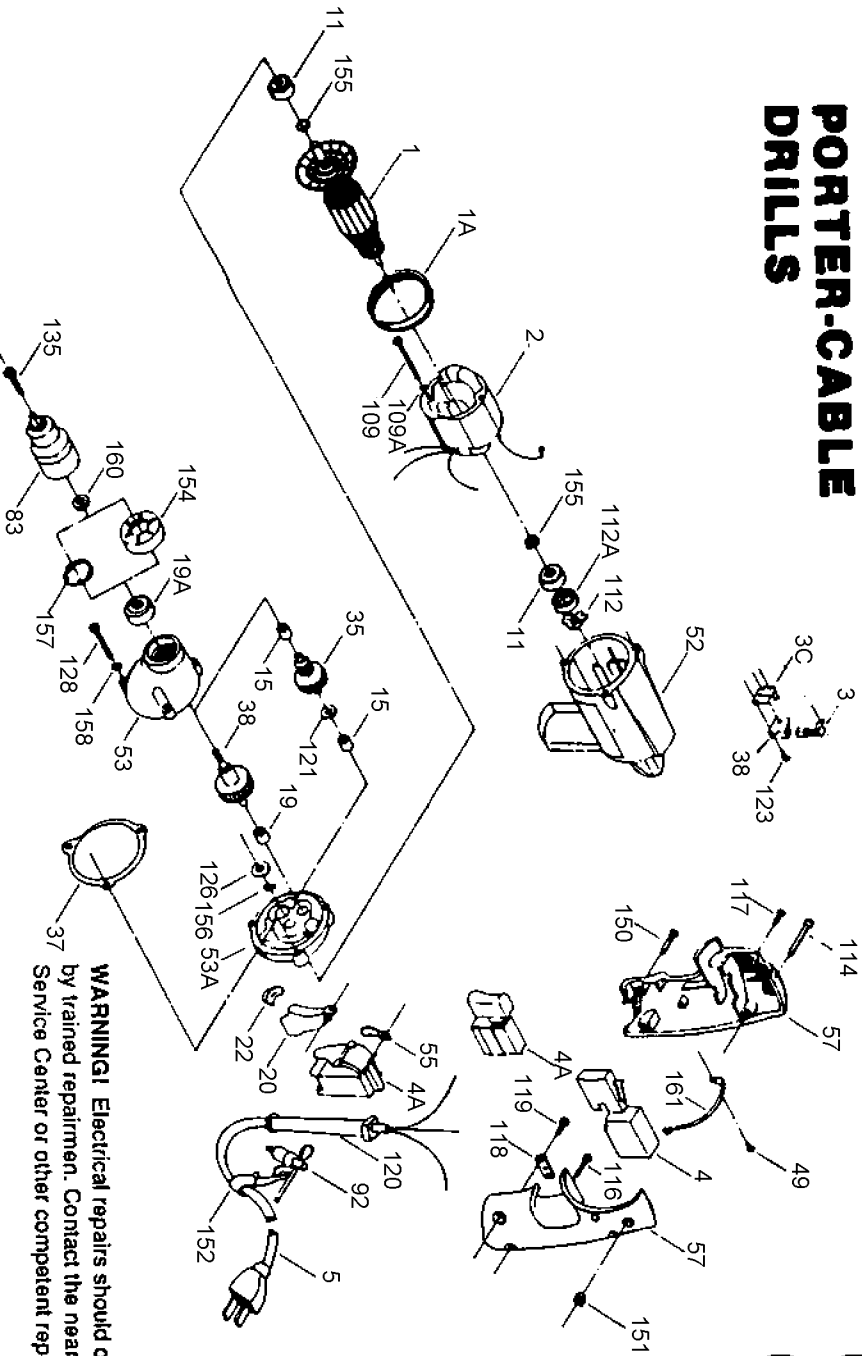

PORTER-CABLE DRILLS

619 620 621

WARNING! Electrical repairs should only be attempted by trained repairmen. Contact the nearest Porter-Cable Service Center or other competent repair center.

Parts List for 619 Type 6

Item Number	Part Number	Description	Qty Required
1	000000-00	No Longer Available	1
1	811350	BAFFLE	1
1	811531	FAN	1
2	000000-00	No Longer Available	1
3	N119739	BRUSH & SPRING	1
3	694301	BRUSH HOLDER	1
3	694298	BRUSH INSULATOR	1
4	000000-00	No Longer Available	1
4	000000-00	No Longer Available	1
5	695854	CORDSET	1
11	330003-85	BEARING	1
15	330004-00	BEARING,NEEDLE	1
19	330004-00	BEARING,NEEDLE	1
19	330003-17	BEARING,BALL	1
35	000000-00	No Longer Available	1
37	698609	GASKET	1
38	000000-00	No Longer Available	1
49	864137	SCREW	1
52	000000-00	No Longer Available	1
53	697681	GEAR HSG ASSY	1
53	697684SV	INTERMEDIATE PLATE	1
57	000000-00	No Longer Available	1
83	000000-00	No Longer Available	1
92	000000-00	No Longer Available	1
109	876651	SCREW	1
109	802214	WASHER-LCK INT	1
112	842610	SPRING-PRELOAD	1

Parts List for 619 Type 6

Item Number	Part Number	Description	Qty Required
112	694432	BEARING MOUNT	1
114	865643	SCREW	1
116	859384	SCREW	1
117	000000-00	No Longer Available	1
118	861434	CORD CLAMP	1
119	859227	SCREW	1
120	810716	RELIEVER	1
121	848741	WASHER	1
123	860756	SCREW	1
126	852714	SLINGER	1
128	694015	SCREW	1
135	858600	SCREW	1
150	000000-00	No Longer Available	1
151	000000-00	No Longer Available	1
152	905230	HOLDER-WRENCH	1
155	847564	SNAP RING	1
156	802851	O RING	1
157	859769	RET RING	1
158	802648	WASHER	1
159	000000-00	No Longer Available	1
160	861720	WASHER	1
161	000000-00	No Longer Available	1
800	000000-00	No Longer Available	1
800	801945	TUBE GREASE	1
800	801946	LUBE	1