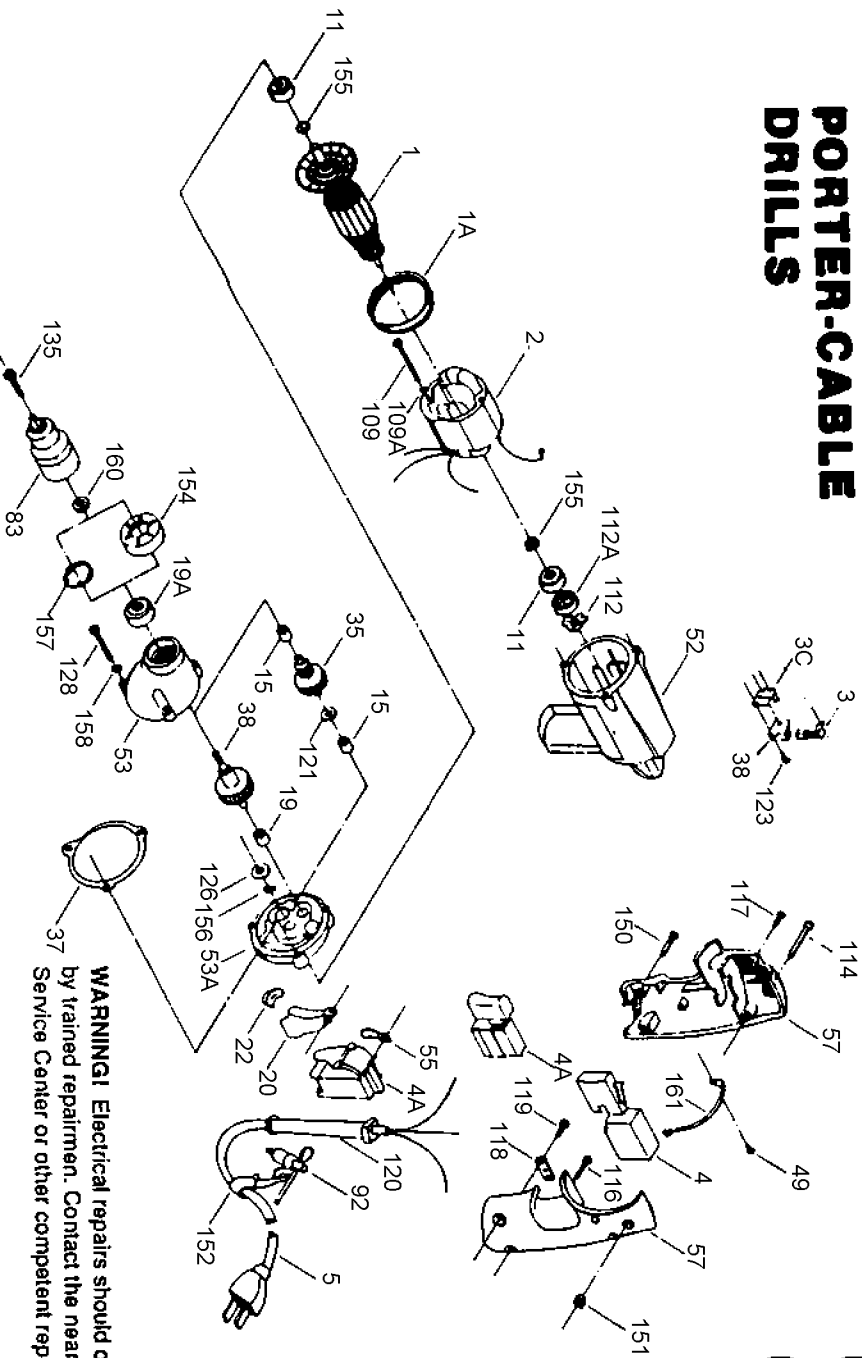

PORTER-CABLE DRILLS

619 620 621

WARNING! Electrical repairs should only be attempted by trained repairmen. Contact the nearest Porter-Cable Service Center or other competent repair center.

Parts List for 620 Type 4

Item Number	Part Number	Description	Qty Required
1	000000-00	No Longer Available	1
1	811350	BAFFLE	1
1	811531	FAN	1
2	000000-00	No Longer Available	1
3	N119739	BRUSH & SPRING	1
3	694301	BRUSH HOLDER	1
3	694298	BRUSH INSULATOR	1
4	000000-00	No Longer Available	1
5	000000-00	No Longer Available	1
11	330003-85	BEARING	1
15	848131	BEARING	1
19	000000-00	No Longer Available	1
19	330003-17	BEARING,BALL	1
20	811546	ACTUATOR	1
22	000000-00	No Longer Available	1
35	000000-00	No Longer Available	1
37	698609	GASKET	1
38	000000-00	No Longer Available	1
49	864137	SCREW	1
52	000000-00	No Longer Available	1
53	000000-00	No Longer Available	1
53	000000-00	No Longer Available	1
55	000000-00	No Longer Available	1
57	000000-00	No Longer Available	1
83	692074	CHUCK PKG.	1
92	826226	KEY	1
109	000000-00	No Longer Available	1

Parts List for 620 Type 4

Item Number	Part Number	Description	Qty Required
112	842610	SPRING-PRELOAD	1
112	694432	BEARING MOUNT	1
114	865643	SCREW	1
116	859384	SCREW	1
117	000000-00	No Longer Available	1
118	861434	CORD CLAMP	1
119	859227	SCREW	1
120	810716	RELIEVER	1
121	848741	WASHER	1
123	860756	SCREW	1
126	852714	SLINGER	1
128	000000-00	No Longer Available	1
128	694015	SCREW	1
135	691667	CHUCK SCREW	1
150	000000-00	No Longer Available	1
151	000000-00	No Longer Available	1
152	905230	HOLDER-WRENCH	1
155	847564	SNAP RING	1
156	802851	O RING	1
157	859769	RET RING	1
158	802648	WASHER	1
160	861720	WASHER	1
161	000000-00	No Longer Available	1
800	000000-00	No Longer Available	1
800	801945	TUBE GREASE	1
800	801946	LUBE	1