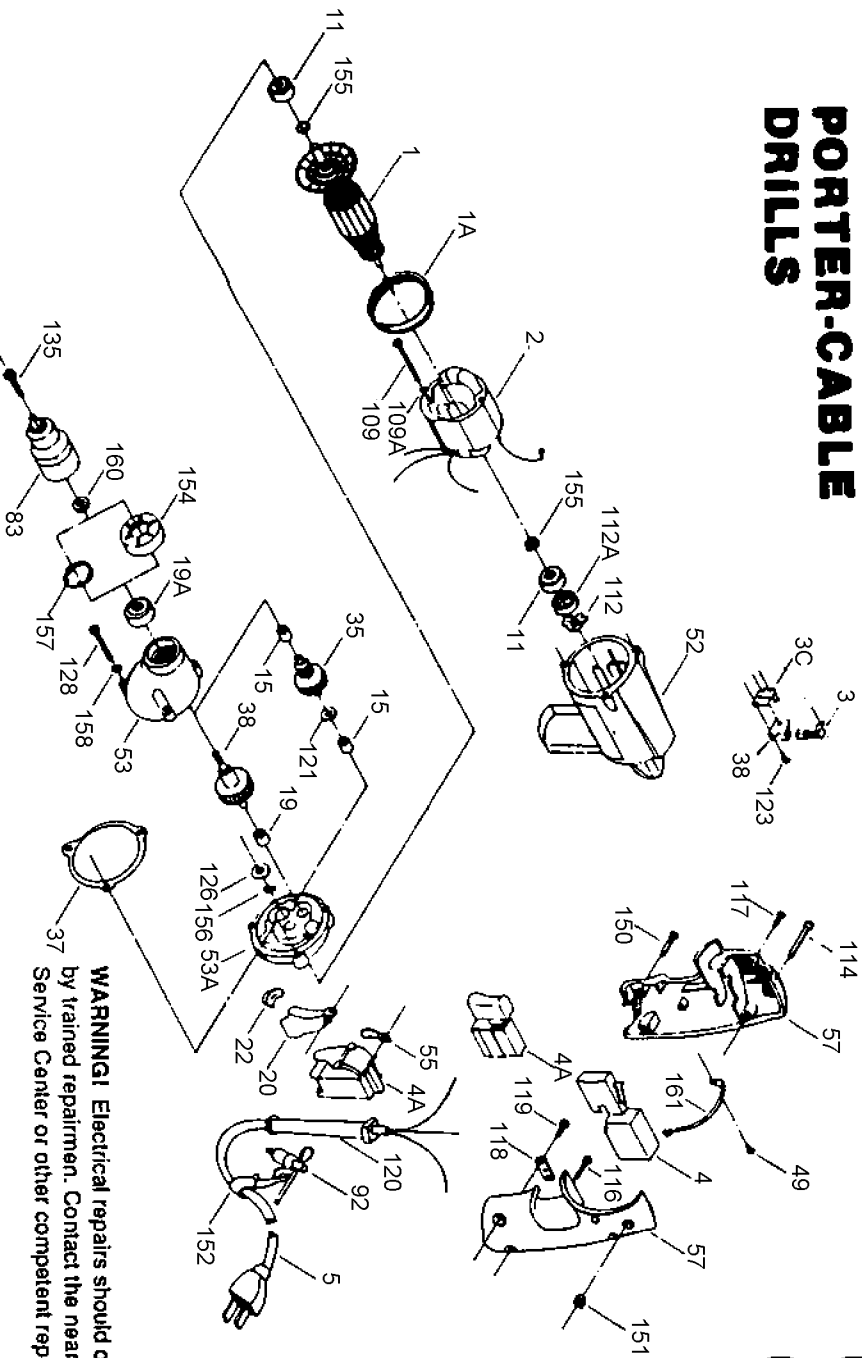

# PORTER-CABLE DRILLS

# 619 620 621

**WARNING!** Electrical repairs should only be attempted by trained repairmen. Contact the nearest Porter-Cable Service Center or other competent repair center.

## Parts List for 621 Type 1

Item Number	Part Number	Description	Qty Required
1	000000-00	No Longer Available	1
1	811350	BAFFLE	1
1	811531	FAN	1
2	000000-00	No Longer Available	1
3	000000-00	No Longer Available	1
4	000000-00	No Longer Available	1
5	695854	CORDSET	1
11	330003-85	BEARING	1
15	848131	BEARING	1
19	000000-00	No Longer Available	1
19	330003-17	BEARING,BALL	1
35	000000-00	No Longer Available	1
37	698609	GASKET	1
38	000000-00	No Longer Available	1
49	864137	SCREW	1
52	000000-00	No Longer Available	1
53	000000-00	No Longer Available	1
53	000000-00	No Longer Available	1
57	000000-00	No Longer Available	1
83	692074	CHUCK PKG.	1
92	826226	KEY	1
109	000000-00	No Longer Available	1
112	842610	SPRING-PRELOAD	1
112	694432	BEARING MOUNT	1
114	865643	SCREW	1
116	859384	SCREW	1
117	000000-00	No Longer Available	1

## Parts List for 621 Type 1

Item Number	Part Number	Description	Qty Required
118	861434	CORD CLAMP	1
119	859227	SCREW	1
120	810716	RELIEVER	1
121	848741	WASHER	1
123	860756	SCREW	1
126	852714	SLINGER	1
128	000000-00	No Longer Available	1
135	691667	CHUCK SCREW	1
150	000000-00	No Longer Available	1
151	000000-00	No Longer Available	1
152	905230	HOLDER-WRENCH	1
154	000000-00	No Longer Available	1
155	847564	SNAP RING	1
156	802851	O RING	1
158	802648	WASHER	1
159	000000-00	No Longer Available	1
161	000000-00	No Longer Available	1
800	000000-00	No Longer Available	1
800	801945	TUBE GREASE	1
800	801946	LUBE	1