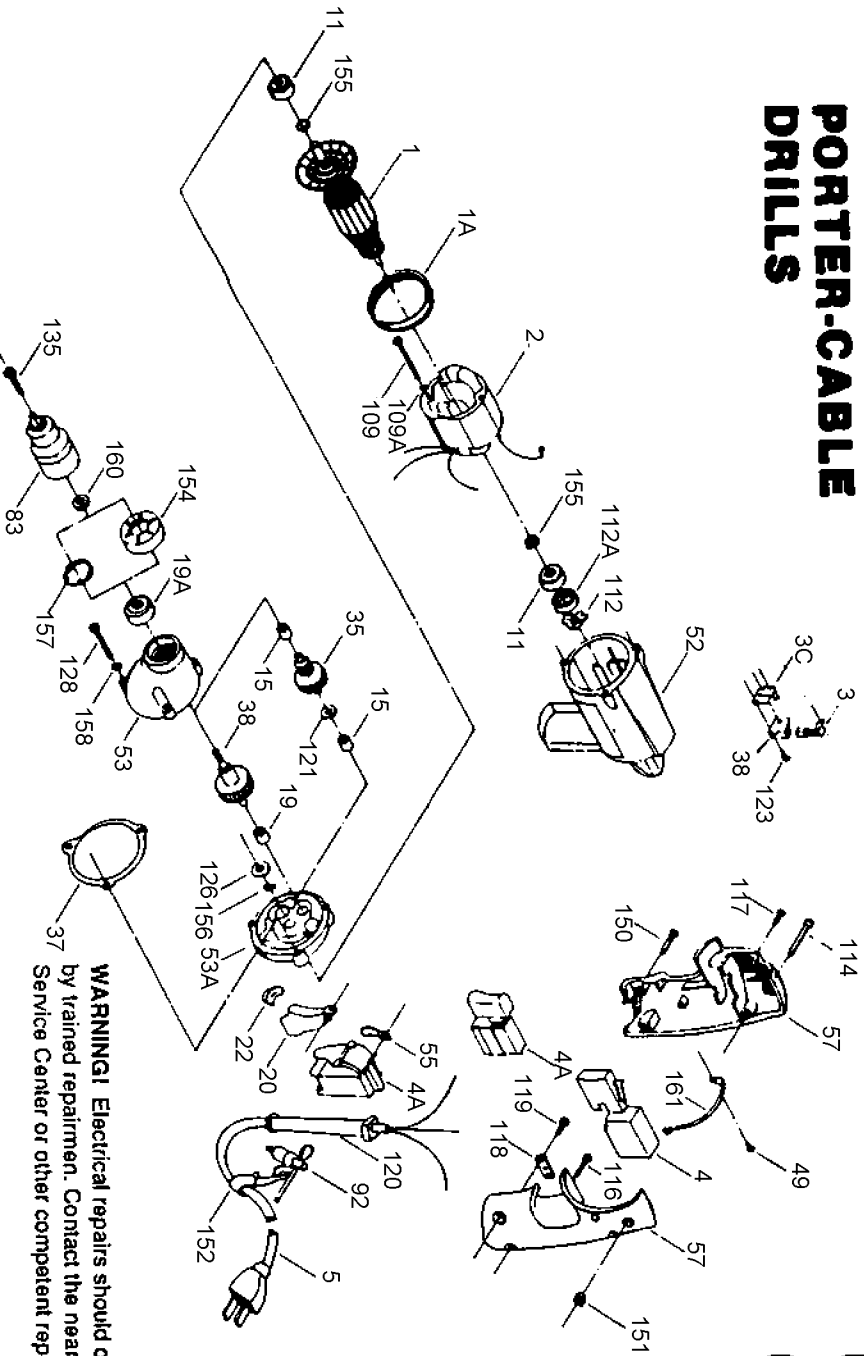

PORTER-CABLE DRILLS

619 620 621

WARNING! Electrical repairs should only be attempted by trained repairmen. Contact the nearest Porter-Cable Service Center or other competent repair center.

Parts List for 621 Type 2

Item Number	Part Number	Description	Qty Required
1	000000-00	No Longer Available	1
1	811350	BAFFLE	1
1	811531	FAN	1
2	000000-00	No Longer Available	1
3	000000-00	No Longer Available	1
5	695854	CORDSET	1
11	330003-85	BEARING	1
15	848131	BEARING	1
19	000000-00	No Longer Available	1
19	330003-17	BEARING,BALL	1
35	000000-00	No Longer Available	1
37	698609	GASKET	1
38	000000-00	No Longer Available	1
49	864137	SCREW	1
52	000000-00	No Longer Available	1
53	000000-00	No Longer Available	1
53	000000-00	No Longer Available	1
57	000000-00	No Longer Available	1
83	692074	CHUCK PKG.	1
92	826226	KEY	1
109	000000-00	No Longer Available	1
112	842610	SPRING-PRELOAD	1
112	694432	BEARING MOUNT	1
114	865643	SCREW	1
116	859384	SCREW	1
117	000000-00	No Longer Available	1
118	861434	CORD CLAMP	1

Parts List for 621 Type 2

Item Number	Part Number	Description	Qty Required
119	859227	SCREW	1
120	810716	RELIEVER	1
121	848741	WASHER	1
123	860756	SCREW	1
126	852714	SLINGER	1
128	000000-00	No Longer Available	1
135	691667	CHUCK SCREW	1
150	000000-00	No Longer Available	1
151	000000-00	No Longer Available	1
152	905230	HOLDER-WRENCH	1
155	847564	SNAP RING	1
156	802851	O RING	1
157	859769	RET RING	1
158	802648	WASHER	1
159	000000-00	No Longer Available	1
160	861720	WASHER	1
161	000000-00	No Longer Available	1
800	000000-00	No Longer Available	1
800	801945	TUBE GREASE	1
800	801946	LUBE	1