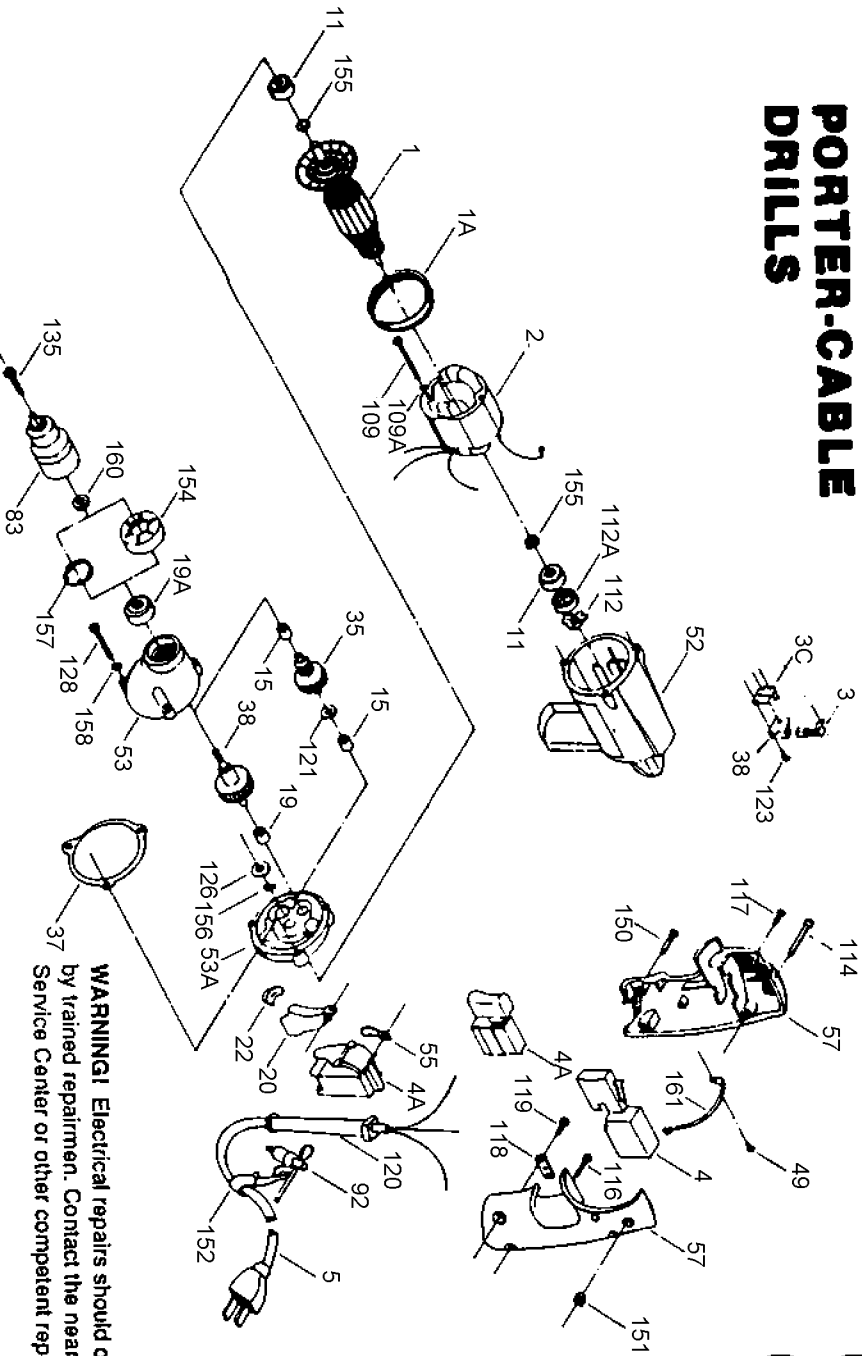

# PORTER-CABLE DRILLS

# 619 620 621

**WARNING!** Electrical repairs should only be attempted by trained repairmen. Contact the nearest Porter-Cable Service Center or other competent repair center.

## Parts List for 621 Type 6

Item Number	Part Number	Description	Qty Required
1	000000-00	No Longer Available	1
1	811350	BAFFLE	1
1	811531	FAN	1
2	000000-00	No Longer Available	1
3	N119739	BRUSH & SPRING	1
3	694301	BRUSH HOLDER	1
3	694298	BRUSH INSULATOR	1
4	000000-00	No Longer Available	1
5	695854	CORDSET	1
11	330003-85	BEARING	1
15	330004-00	BEARING,NEEDLE	1
19	330004-00	BEARING,NEEDLE	1
19	330003-17	BEARING,BALL	1
35	000000-00	No Longer Available	1
37	698609	GASKET	1
38	D697720	SPINDLE&GR.ASSY	1
49	864137	SCREW	1
52	000000-00	No Longer Available	1
53	697681	GEAR HSG ASSY	1
53	697684SV	INTERMEDIATE PLATE	1
55	000000-00	No Longer Available	1
57	698454	HANDLE ASSY	1
83	692074	CHUCK PKG.	1
92	826226	KEY	1
109	000000-00	No Longer Available	1
109	802214	WASHER-LCK INT	1
112	842610	SPRING-PRELOAD	1

## Parts List for 621 Type 6

Item Number	Part Number	Description	Qty Required
112	694432	BEARING MOUNT	1
114	865643	SCREW	1
116	859384	SCREW	1
117	000000-00	No Longer Available	1
118	861434	CORD CLAMP	1
119	859227	SCREW	1
120	810716	RELIEVER	1
121	848741	WASHER	1
123	860756	SCREW	1
126	852714	SLINGER	1
128	694015	SCREW	1
135	691667	CHUCK SCREW	1
150	000000-00	No Longer Available	1
151	000000-00	No Longer Available	1
152	905230	HOLDER-WRENCH	1
155	847564	SNAP RING	1
156	802851	O RING	1
157	859769	RET RING	1
158	802648	WASHER	1
159	000000-00	No Longer Available	1
160	861720	WASHER	1
161	000000-00	No Longer Available	1
800	000000-00	No Longer Available	1
800	801945	TUBE GREASE	1
800	801946	LUBE	1