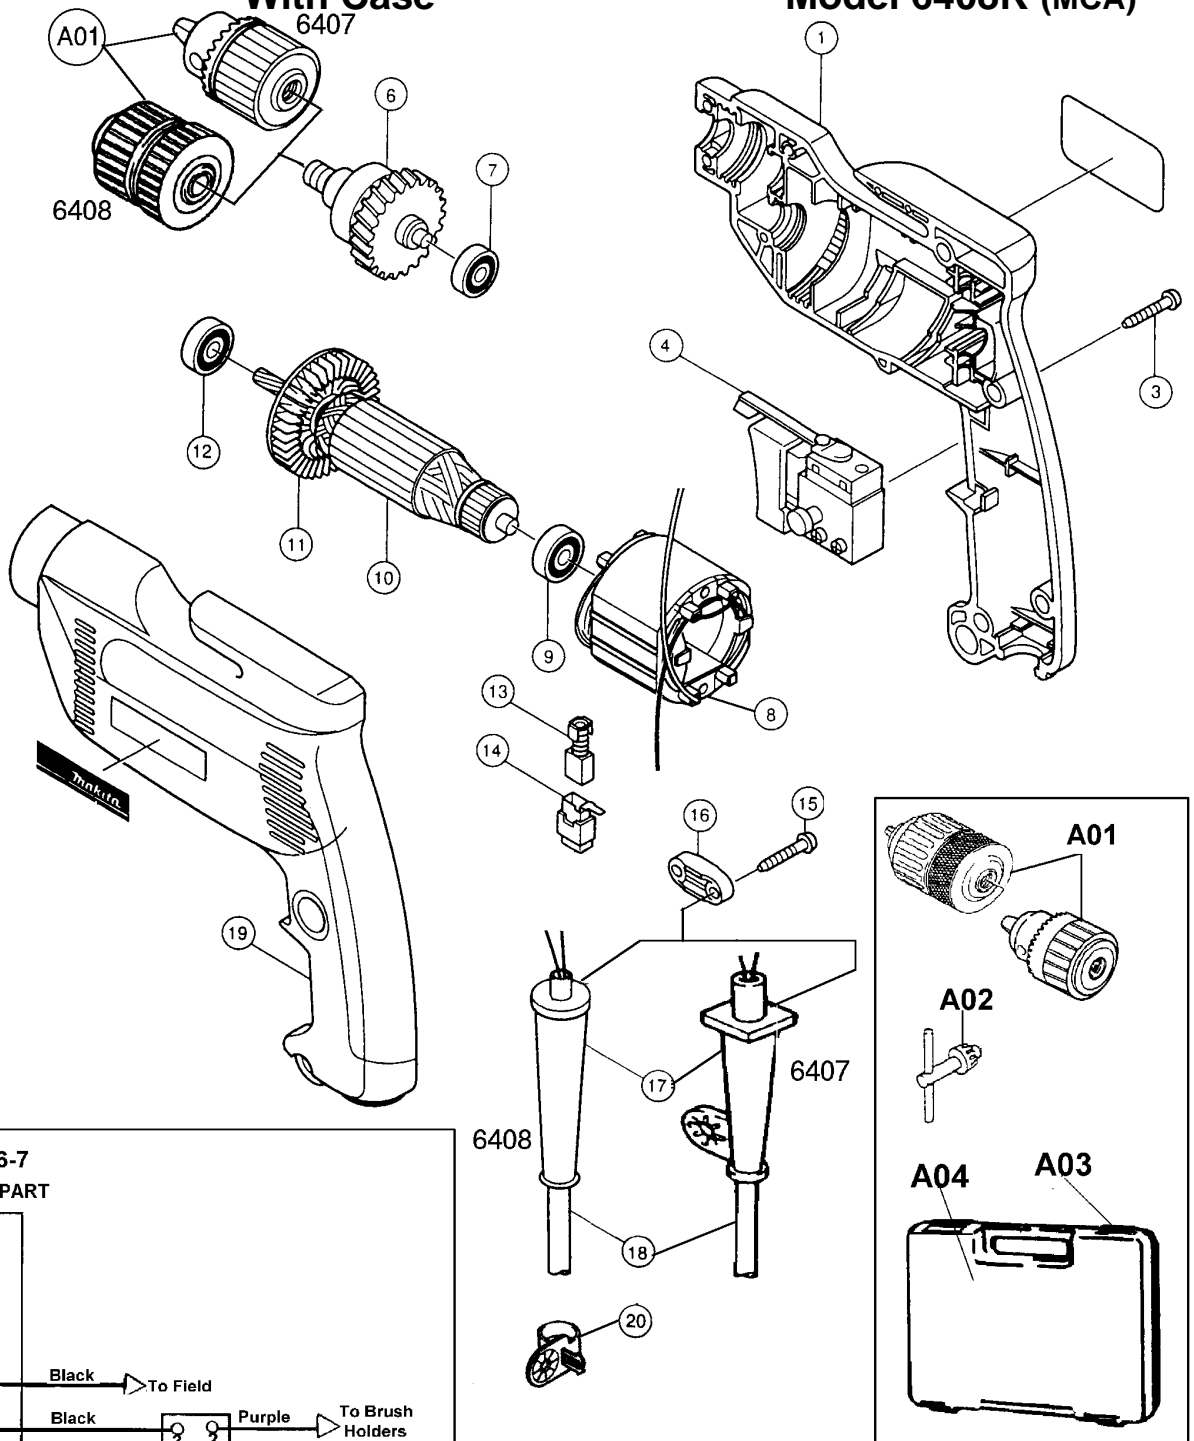

**3/8" DRILL V.S.
3/8" KEYLESS DRILL V.S.
3/8" KEYLESS DRILL V.S.**

**Model 6407 (MCA)
Model 6408 (MCA)**

With Case

Model 6408K (MCA)

Item No.	Part No.	No. Used	Description	Item No.	Part No.	No. Used	Description
1	*	1	Housing (Set)	101	534024-9	1	Lead Assy (Purple) (Lead Wire & Item 102)
3	265995-6	8	Tapping Screw 4x18	102	654069-2	2	Receptacle
4	*	1	Switch	Accessories			
6	153246-8	1	Gear Com.	A01	763048-0C	1	3/8" Drill Chuck (6407) (Type 1)
7	211020-1	1	Ball Bearing 626Z		763136-3	1	3/8" Drill Chuck (6407) (Type 2)
8	633336-8	1	Field		192016-0A	1	3/8" Keyless Chuck (6408) (Type 1)(Jacobs # 31129 --> 32348)
9	211030-8	1	Ball Bearing 627Z		763154-1	1	3/8" Keyless Drill Chuck (6408) (Type 2)
10	517196-5	1	Armature Assy (Includes Items 9, 11 & 12)		763132-1	1	3/8" Keyless Drill Chuck - Bulk (6408) (Type 3)
11	241881-5	1	Fan 52	A02	763403-6C	1	Chuck Key (6407) (Types 1 & 2)
12	211030-8	1	Ball Bearing 627Z	A03	A00188-5	2	Snap Lock (L)
13	191927-6	2	Carbon Brush CB-407	A04	A00676-5	1	Plastic Carrying Case (Includes Item A03)
14	643936-6	2	Brush Holder (Old 643923-5)		824444-8	1	Plastic Carrying Case (Includes A05 & A06) (Optional)
15	265995-6	2	Tapping Screw 4x18	A05	A00182-5	2	Snap Lock (M)
16	687063-9	1	Strain Relief	A06	A00180-9	1	Plastic Handle (S)
17	682549-8	1	Cord Guard 8-85 (6407)				
	682502-4	1	Cord Guard 8-85 (6408)				
18	664013-1	1	Power Cord 2P-18-2.5M				
19	*	1	Housing (Set)				
20	411780-7	1	Key Holder 10 (Optional)				
100	534023-1	1	Lead Assy (Orange) (Lead Wire & Item 102)				

SERVICE CHANGES

* SEE SERVICE CHANGES

1. Change on Switch and Housing.

WIRING DIAGRAM

Item No.	Description	Type 1	Type 2	Type 3
1	Housing (R)		416149-0	182862-9 (Set)
19	Housing (L)		416150-5	
4	Switch	651935-4	651987-5	651986-7

Above parts are completely interchangeable as a set.

When replacing with Type 2 or 3 Switch, cut Rib on Type 1 Left Housing by 7.0 - 8.0mm.

- 2 Model 6407
- 2 Model 6408
- 2 Model 6408K

SERVICE CHANGES

1. Change on