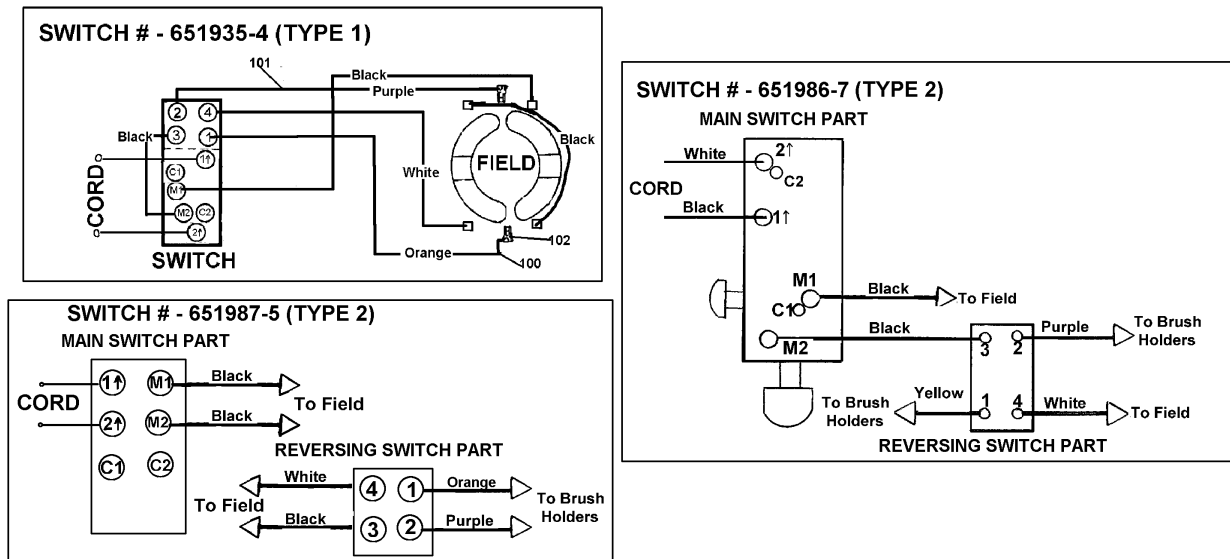

**3/8" DRILL V.S.
3/8" KEYLESS DRILL V.S.
3/8" KEYLESS DRILL V.S.**

**Model 6407 (MCA)
Model 6408 (MCA)**

With Case

Model 6408K (MCA)

Item No.	Part No.	No. Used	Description	Item No.	Part No.	No. Used	Description
1	*	1	Housing (Set)	101	534024-9	1	Lead Assy (Purple) (Lead Wire & Item 102)
3	265995-6	8	Tapping Screw 4x18	102	654069-2	2	Receptacle
4	*	1	Switch	Accessories			
6	153246-8	1	Gear Com.	A01	763048-0C	1	3/8" Drill Chuck (6407) (Type 1)
7	211020-1	1	Ball Bearing 626Z		763136-3	1	3/8" Drill Chuck (6407) (Type 2)
8	633336-8	1	Field		192016-0A	1	3/8" Keyless Chuck (6408) (Type 1)(Jacobs # 31129 --> 32348)
9	211030-8	1	Ball Bearing 627Z		763154-1	1	3/8" Keyless Drill Chuck (6408) (Type 2)
10	517196-5	1	Armature Assy (Includes Items 9, 11 & 12)		763132-1	1	3/8" Keyless Drill Chuck - Bulk (6408) (Type 3)
11	241881-5	1	Fan 52	A02	763403-6C	1	Chuck Key (6407) (Types 1 & 2)
12	211030-8	1	Ball Bearing 627Z	A03	A00188-5	2	Snap Lock (L)
13	191927-6	2	Carbon Brush CB-407	A04	A00676-5	1	Plastic Carrying Case (Includes Item A03)
14	643936-6	2	Brush Holder (Old 643923-5)		824444-8	1	Plastic Carrying Case (Includes A05 & A06) (Optional)
15	265995-6	2	Tapping Screw 4x18	A05	A00182-5	2	Snap Lock (M)
16	687063-9	1	Strain Relief	A06	A00180-9	1	Plastic Handle (S)
17	682549-8	1	Cord Guard 8-85 (6407)				
	682502-4	1	Cord Guard 8-85 (6408)				
18	664013-1	1	Power Cord 2P-18-2.5M				
19	*	1	Housing (Set)				
20	411780-7	1	Key Holder 10 (Optional)				
100	534023-1	1	Lead Assy (Orange) (Lead Wire & Item 102)				

SERVICE CHANGES

* SEE SERVICE CHANGES

1. Change on Switch and Housing.

WIRING DIAGRAM

Item No.	Description	Type 1	Type 2	Type 3
1	Housing (R)		416149-0	182862-9 (Set)
19	Housing (L)		416150-5	
4	Switch	651935-4	651987-5	651986-7

Item No.	Description	Type 1	Type 2

Above parts are completely interchangeable as a set.