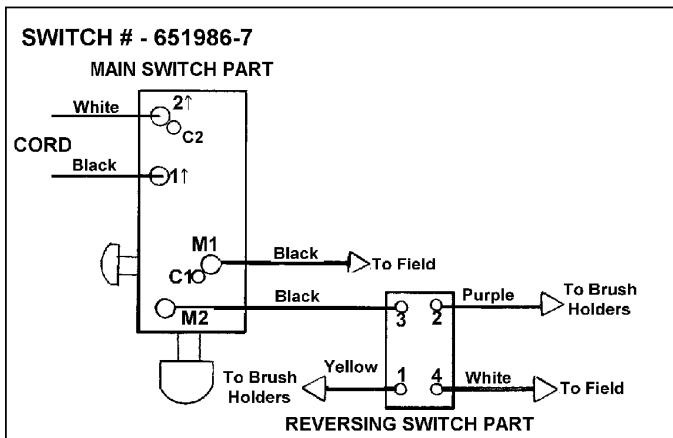

**3/8" DRILL V.S.
3/8" KEYLESS DRILL V.S.
3/8" KEYLESS DRILL V.S.**

**Model 6407 (MCA)
Model 6408 (MCA)**

With Case

Model 6408K (MCA)

Item No.	Part No.	No. Used	Description	Item No.	Part No.	No. Used	Description
1	*	1	Housing (Set)	101	534024-9	1	Lead Assy (Purple) (Lead Wire & Item 102)
3	265995-6	8	Tapping Screw 4x18	102	654069-2	2	Receptacle
4	*	1	Switch	Accessories			
6	153246-8	1	Gear Com.	A01	763048-0C	1	3/8" Drill Chuck (6407) (Type 1)
7	211020-1	1	Ball Bearing 626Z		763136-3	1	3/8" Drill Chuck (6407) (Type 2)
8	633336-8	1	Field		192016-0A	1	3/8" Keyless Chuck (6408) (Type 1)(Jacobs # 31129 --> 32348)
9	211030-8	1	Ball Bearing 627Z		763154-1	1	3/8" Keyless Drill Chuck (6408) (Type 2)
10	517196-5	1	Armature Assy (Includes Items 9, 11 & 12)		763132-1	1	3/8" Keyless Drill Chuck - Bulk (6408) (Type 3)
11	241881-5	1	Fan 52	A02	763403-6C	1	Chuck Key (6407) (Types 1 & 2)
12	211030-8	1	Ball Bearing 627Z	A03	A00188-5	2	Snap Lock (L)
13	191927-6	2	Carbon Brush CB-407	A04	A00676-5	1	Plastic Carrying Case (Includes Item A03)
14	643936-6	2	Brush Holder (Old 643923-5)		824444-8	1	Plastic Carrying Case (Includes A05 & A06) (Optional)
15	265995-6	2	Tapping Screw 4x18	A05	A00182-5	2	Snap Lock (M)
16	687063-9	1	Strain Relief	A06	A00180-9	1	Plastic Handle (S)
17	682549-8	1	Cord Guard 8-85 (6407)				
	682502-4	1	Cord Guard 8-85 (6408)				
18	664013-1	1	Power Cord 2P-18-2.5M				
19	*	1	Housing (Set)				
20	411780-7	1	Key Holder 10 (Optional)				
100	534023-1	1	Lead Assy (Orange) (Lead Wire & Item 102)				

SERVICE CHANGES

* SEE SERVICE CHANGES

1. Change on Switch and Housing.

WIRING DIAGRAM

Item No.	Description	Type 1	Type 2	Type 3
1	Housing (R)		416149-0	182862-9 (Set)
19	Housing (L)		416150-5	
4	Switch	651935-4	651987-5	651986-7

Item No.	Description	Type 1	Type 2

Above parts are completely interchangeable as a set.