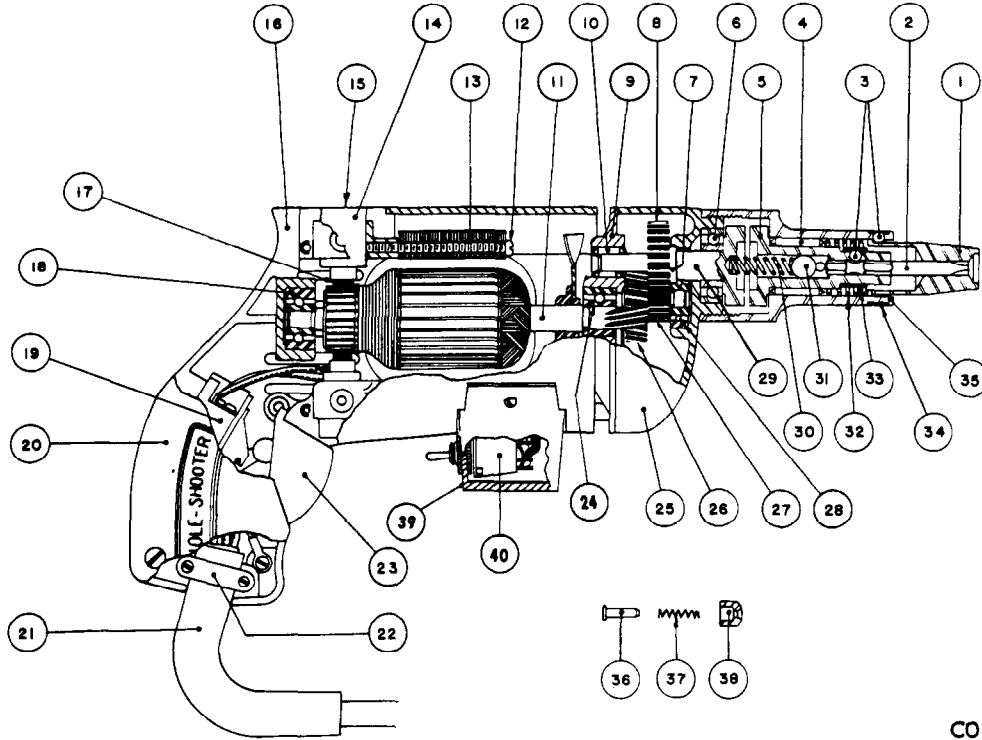

SERVICE PARTS LIST

BUL. 54-42-0550

SCREWDRIVER

REVISED BUL. 6127-1 DATE Feb. '68

Catalog No. 6540-1

Starting Serial No. **127-1001**

WIRING INSTR.

Both Model and Serial No. must be furnished to obtain correct parts.

CORRECTS AND SUPERCEDES SERVICE BULLETIN 6127-1 DATED 11/20/57

ILLUSTRATED PARTS

FIG.	PART NO.	DESCRIPTION OF PART	FIG.	PART NO.	DESCRIPTION OF PART
1		Finder Sleeves	21	22-64-0170	Cord Set
2		Hexagonal Bits	22	28-17-0400	Cord Clamp
3	02-02-0150	5/32" Dia. Bit & Finder Retaining Ball	23	28-92-0101	Switch Trigger
4	02-50-3640	Needle Bearing	24	02-04-0740	Ball Bearing (Pinion End)
5	42-66-0240	Chuck	25	28-14-0361	Gear Case
6	02-04-1020	Ball Bearing	26	32-40-1121	Intermediate Shaft
7	34-60-0600	Spindle Snap Ring	27	36-66-0851	Intermediate Pinion Shaft
8	32-75-1121	Spindle Gear	28	02-04-0640	Ball Bearing
9	28-28-0221	Diaphragm	29	38-50-2301	Spindle
10	02-50-1640	Needle Bearing	30	40-50-2000	Separating Spring
11	16-22-1111	Armature	31	02-02-0310	5/16 Dia. Ball
12	06-81-5950	6-32x1-7/8" Fil. Hd. Sem Field Screws (2)	32	40-50-1900	Finder Spring
13	18-22-1030	Field Assembly	33	40-50-1400	Bit Retaining Spring
14	22-22-0050	Brush Holder Assembly	34	40-50-1800	Finder Retaining Spring
15	23-44-0020	Brush Retaining Cap	(2) 35	45-22-0100	Sleeve
16	28-50-4522	Motor Housing	36	44-70-0071	Trigger Lock Plunger
17	22-18-0090	Carbon Brush Assembly	37	40-50-1200	Trigger Lock Spring
18	02-04-0740	Ball Bearing	38	42-42-0061	Trigger Lock Button
19	23-66-0280	Switch	39	28-50-7041	Reversing Switch Housing
20	28-20-3001	Handle Cover	40	23-66-0220	Reversing Switch