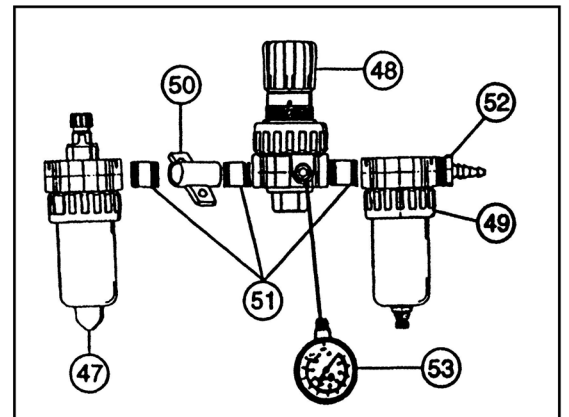

ROLAIR

SCHEMATIC FOR MODELS

6590HK18

6590RK18

OPTIONAL ACCESSORIES

**PARTS LIST FOR MODELS
6590HK18 6590RK18**

Schem #	Description	Part #	Qty.	Schem #	Description	Part #	Qty.
1	Twin Cylinder Pump with Flywheel	PMP12K18CH	1	28	Axle	181	1
	Twin Cylinder Pump less Flywheel	PMP12K18CHLF	1	29	Foam-Filled Flat-Free Tire	WLS50	1
2	O-Ring	30502510CH*	1	30	Pulley (Before S/N 12010001)	PUAK44X0750	1
	Aftercooler	3290146ACH	1		(After S/N 12010001)	PUAK49X0750	1
3	Brass Elbow	145D	1	31	Belt Guard Cover (Before S/N 11070001)	***N.L.A.	1
4	Braided Discharge Tube	145F	1		(After S/N 11070001)	BG9145	1
5	Drain Valve	132	1	32	Belt Guard Base (Before S/N 11070001)	***N.L.A.	1
6	Check Valve	CV4X4TA	1		(After S/N 11070001)	BG9140B	1
7	Brass Elbow	BREL0250X0125H16	1	33	Belt	BT4L510/A49	1
8	Hose Clamp	177	2	34	Flywheel	31007280CH	1
10	1/4" Nylon Tube – 14.4"	178D	1.2'	35	Silencer/Filter Assembly	FS14050	1
	Brass Nut	BRNT0250	2		Filter Element – Replacement for Above	431	1
	Brass Sleeve	BRSLO250	2	36	Honda Engine	ENG06H01	1
	Brass Ring	BRRG0250	2		Optional Engine Drain Extension for Above	HDE5	1
11	Pilot Unloader Valve	131B	1	Robin Engine	ENG06R01	1	
	Felt Muffler	131BM	1	38	Throttle Control Kit	192EGX160K1QX	1
	Retainer Ring	131BR	1	39	Gauge	GA0250200GC	1
12	Nipple	BLNP0250X1500	1	42	Belt Tightener/Mounting Kit	SPT5HP-ANGLE**	1
13	Aluminum Block Manifold	154	1	43	Screw	MIS10008	4
14	Safety Relief Valve	SRV0250N165	1	44	Bolt	37302530CH	2
15	Nipple	BLNP0500X1500	1	45	Spinlock Bolt	MIS10094	5
16	Quick Disconnect	309A	1	46	Bolt	MIS10022	2
17	Accessory Bracket	210	1		Lock Washer	MIS10099	2
18	Brass Coupler	BRCP0375X0375H12	2		Washer	MIS10108	2
19	Hose Clamp	177A	2	(Accessories)			
20	3/8" Rubber Hose - 16"	178A	1.34'	47	Lubricator	LUB0375	1
21	Cap	BLCA0250	1	48	Regulator	REG0375	1
22	1/4" Rubber Hose – 36"	178	3.0'	49	Filter	FIL0375	1
23	Handle Grip	328	2	50	Accessory Bracket	210	1
	Drain Valve	132BV	2		51	Nipple	BLNP0375X1500
24	Twin Tank Assy – Honda	TNKASY6590H	1	52	Brass Coupler	BRCP0375X0375H12	1
	– Robin	TNKASY6590R	1		53	Gauge	GA0250200GC
25	Rubber Foot	219	4				
26	Cotter Pin	181A	2				