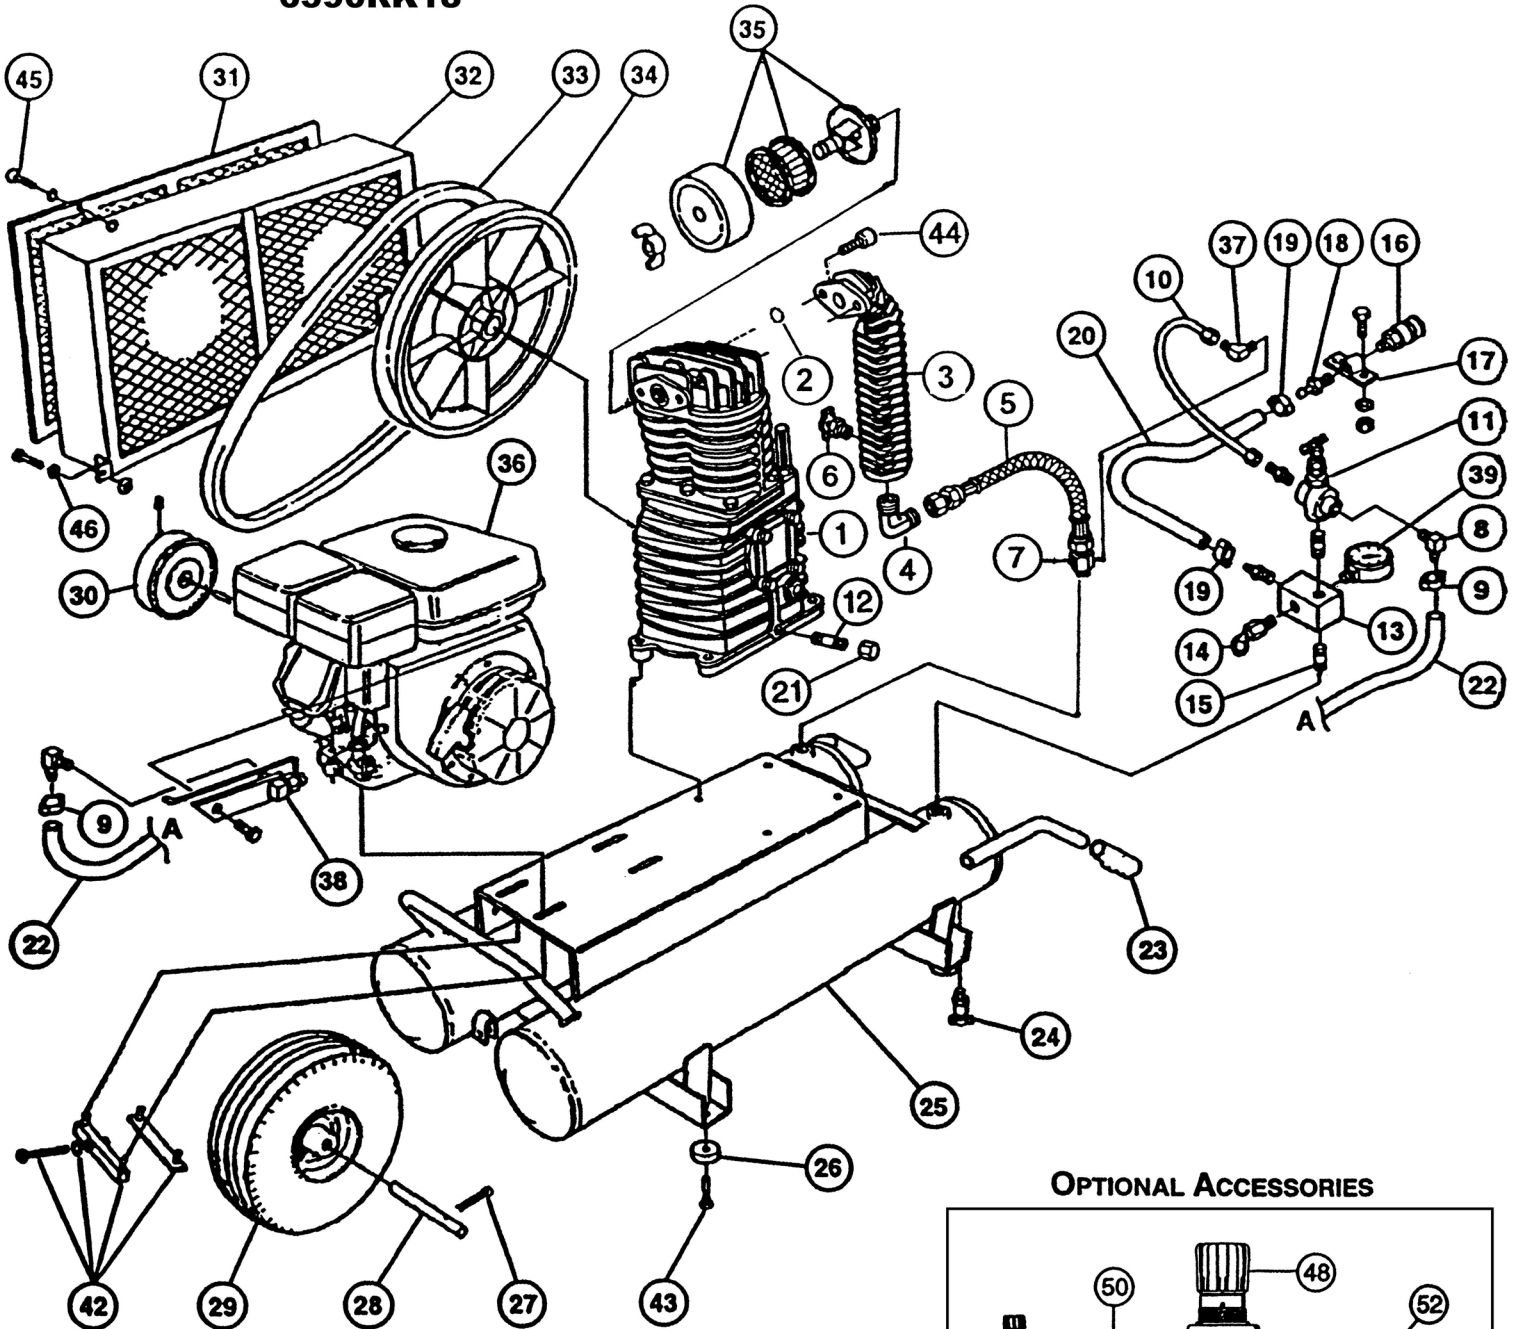

ROLAIR

SCHEMATIC FOR MODELS

6590HK18

6590RK18

OPTIONAL ACCESSORIES

**PARTS LIST FOR MODELS
6590HK18 6590RK18**

Schem #	Description	Part #	Qty.	Schem #	Description	Part #	Qty.
1	Twin Cylinder Pump with Flywheel	PMP12K18CH	1	28	Axle	181	1
	Twin Cylinder Pump less Flywheel	PMP12K18CHLF	1	29	Foam-Filled Flat-Free Tire	WLS50	1
2	O-Ring	30502510CH*	1	30	Pulley (Before S/N 12010001)	PUAK44X0750	1
	Aftercooler	3290146ACH	1		(After S/N 12010001)	PUAK49X0750	1
3	Brass Elbow	145D	1	31	Belt Guard Cover (Before S/N 11070001)	***N.L.A.	1
4	Braided Discharge Tube	145F	1		(After S/N 11070001)	BG9145	1
5	Drain Valve	132	1	32	Belt Guard Base (Before S/N 11070001)	***N.L.A.	1
6	Check Valve	CV4X4TA	1		(After S/N 11070001)	BG9140B	1
7	Brass Elbow	BREL0250X0125H16	1	33	Belt	BT4L510/A49	1
8	Hose Clamp	177	2	34	Flywheel	31007280CH	1
10	1/4" Nylon Tube – 14.4"	178D	1.2'	35	Silencer/Filter Assembly	FS14050	1
	Brass Nut	BRNT0250	2		Filter Element – Replacement for Above	431	1
	Brass Sleeve	BRSLO250	2	36	Honda Engine	ENG06H01	1
	Brass Ring	BRRG0250	2		Optional Engine Drain Extension for Above	HDE5	1
11	Pilot Unloader Valve	131B	1	Robin Engine	ENG06R01	1	
	Felt Muffler	131BM	1	38	Throttle Control Kit	192EGX160K1QX	1
	Retainer Ring	131BR	1	39	Gauge	GA0250200GC	1
12	Nipple	BLNP0250X1500	1	42	Belt Tightener/Mounting Kit	SPT5HP-ANGLE**	1
13	Aluminum Block Manifold	154	1	43	Screw	MIS10008	4
14	Safety Relief Valve	SRV0250N165	1	44	Bolt	37302530CH	2
15	Nipple	BLNP0500X1500	1	45	Spinlock Bolt	MIS10094	5
16	Quick Disconnect	309A	1	46	Bolt	MIS10022	2
17	Accessory Bracket	210	1		Lock Washer	MIS10099	2
18	Brass Coupler	BRCP0375X0375H12	2		Washer	MIS10108	2
19	Hose Clamp	177A	2	(Accessories)			
20	3/8" Rubber Hose - 16"	178A	1.34'	47	Lubricator	LUB0375	1
21	Cap	BLCA0250	1	48	Regulator	REG0375	1
22	1/4" Rubber Hose – 36"	178	3.0'	49	Filter	FIL0375	1
23	Handle Grip	328	2	50	Accessory Bracket	210	1
	Drain Valve	132BV	2		51	Nipple	BLNP0375X1500
24	Twin Tank Assy – Honda	TNKASY6590H	1	52	Brass Coupler	BRCP0375X0375H12	1
	– Robin	TNKASY6590R	1		53	Gauge	GA0250200GC
25	Rubber Foot	219	4				
26	Cotter Pin	181A	2				