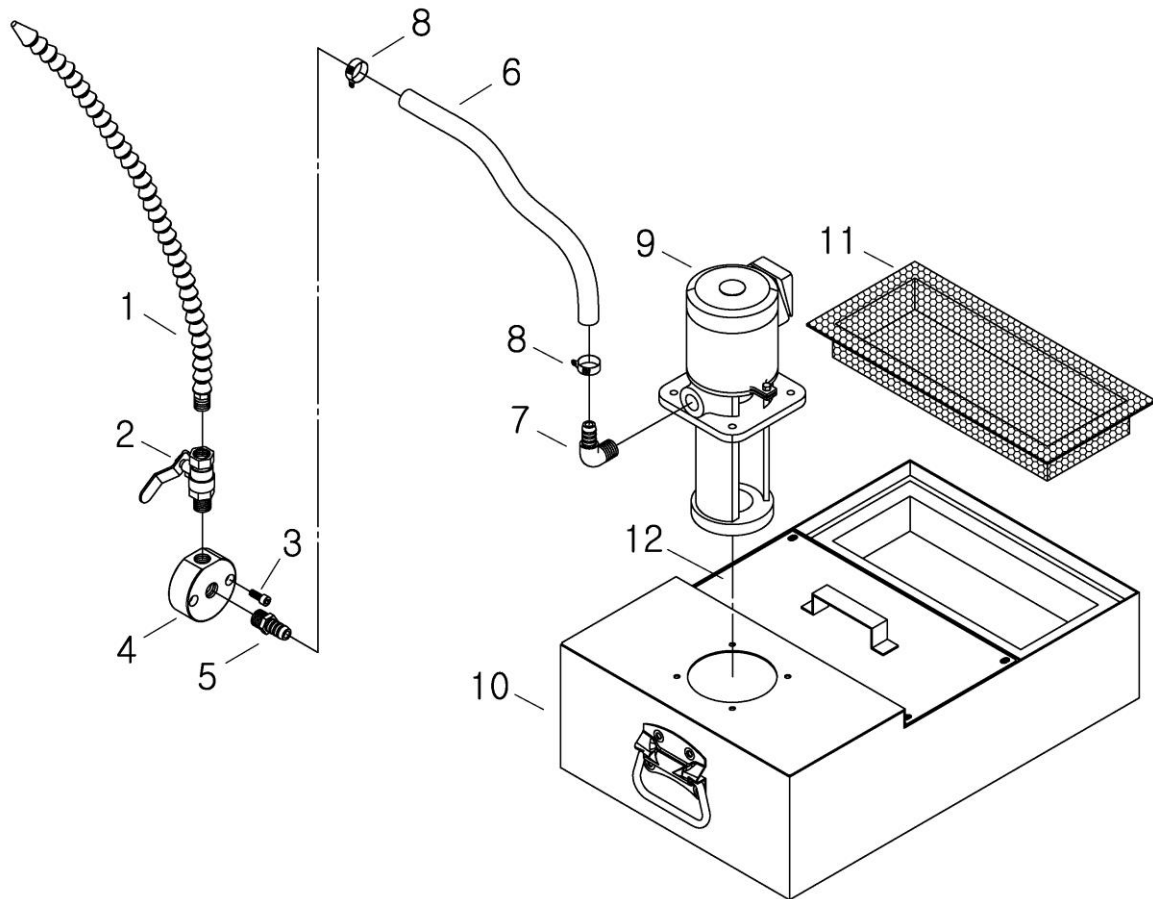

External Coolant Pump Assembly

Model No. : ECPA-10	PUMP SPEC:
Stock No. : 660125	1/8HP,60HZ,230V only, 1Ph

Parts List for External Coolant Pump Assembly

Index No.	Part No.	Description	Size	Q'ty
1	JTM949EVS-G01	Plastic Nozzle		1
2	JTM949EVS-G02	Valve	PT 3/8" x 1/2"	1
3	TS-1503091	Hex Socket Cap Screw	M6 x 40	2
4	JTM949EVS-G04	Block		1
5	JTM949EVS-G05	Hose Fitting	PT 3/8" x 1/2"	1
6	JTM949EVS-G06	Hose	1/2"	1
7	JTM949EVS-G07	Hose Fitting	PT 3/8" x 1/2" (90°)	1
8	JTM949EVS-G08	Hose Clamp	5/6" (11 ~ 20)	2
9	JTM949EVS-G09	Coolant Pump	1/8HP/230V/1ph	1
10	JTM949EVS-G10	External Coolant Tank		1
11	JTM949EVS-G11	Strainer		1
12	JTM949EVS-G12	Cover with Handle		1