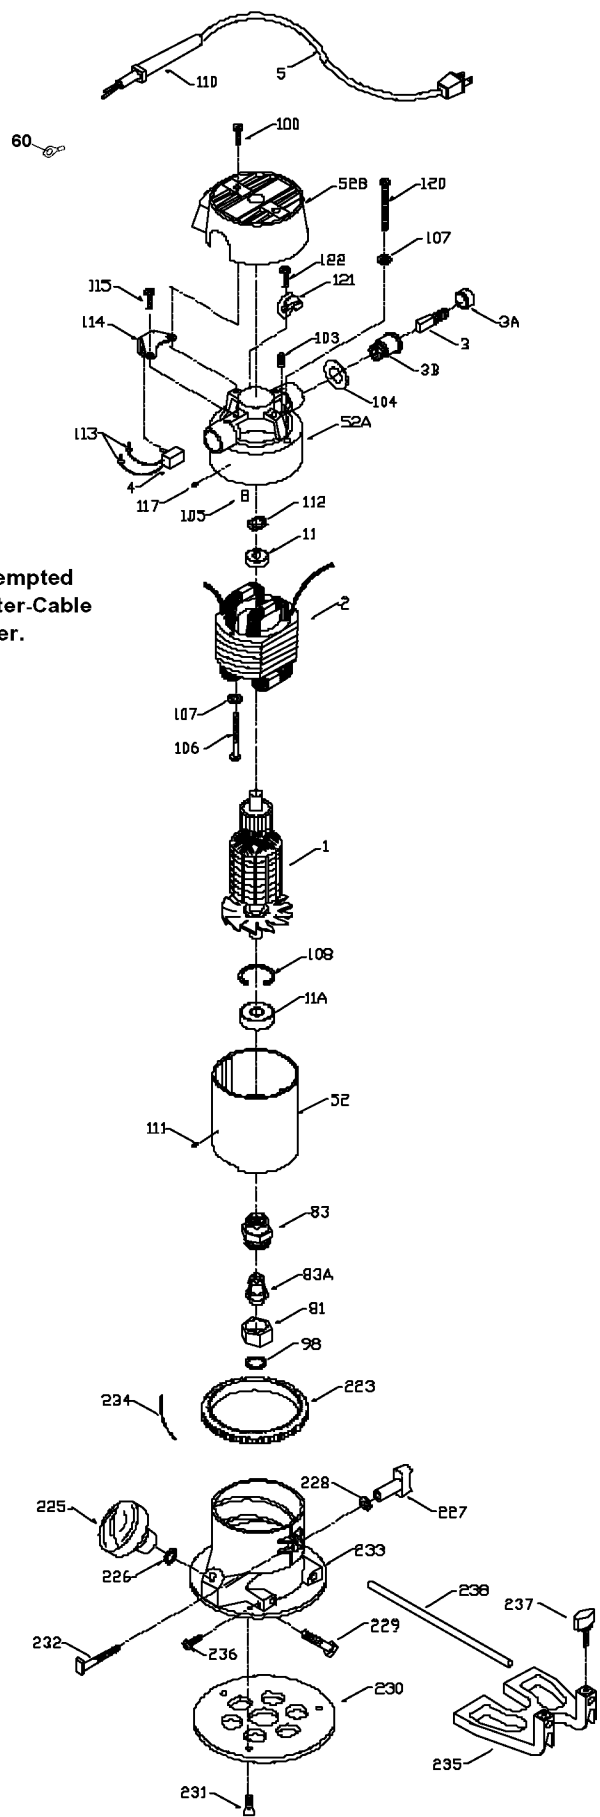

# ROUTER

6302  
6702  
6902  
513T6/T7

**WARNING:** Electrical repairs should only be attempted by trained repairmen. Contact the nearest Porter-Cable Service Center or other competent repair center.

### Parts List for 6902 Type 3

Item Number	Part Number	Description	Qty Required
1	903660	ARMATURE	1
1	874588	ARMATURE-220	1
1	000000-00	No Longer Available	1
2	000000-00	No Longer Available	1
2	874589	FIELD-220	1
2	803104	LEAD	1
3	N031652	BRUSH	2
3	803483	BRUSH CAP	2
3	873497	BRUSH HOLDER	2
4	842606SV	SWITCH	1
4	876320	SWITCH.	1
5	000000-00	No Longer Available	1
5	A11126	CORDSET	1
11	330003-05	BEARING,BALL	3
11	878064SV	BEARING	3
52	903967SV	CASING & PINS FRONT	1
52	N487825	REAR HOUSING	1
52	888727	MOTOR HOUSING CAP	1
60	849314	TERM	1
81	875893	COLLET NUT	1
83	872793	CHUCK	1
83	42999	1/4 INCH COLLET ASSY	1
83	42975	3/8 INCH COLLET ASSY	1
83	42975	3/8 INCH COLLET ASSY	1
83	42950	1/2 INCH COLLET ASSY	1
83	876671	COLLET 1/2 INCH	1
83	876669	COLLET 1/4 INCH	1

### Parts List for 6902 Type 3

Item Number	Part Number	Description	Qty Required
83	876670	COLLET 3/8 INCH	1
98	823030	SNAP-RING	10
100	878813	SCREW	10
103	804360	SCREW	10
104	803496	WASHER	10
105	842597	PLUG	1
106	876965	SCREW	10
108	802426	RING	10
111	800835	PIN	10
112	842610	SPRING-PRELOAD	10
113	682063	CONNECTOR VS	1
114	000000-00	No Longer Available	1
114	876396	BRACKET	1
115	802764	SCREW	10
117	801374	SCREW	10
120	681260	SCREW & WASHER	10
121	874137	CORD CLAMP	1
122	877817	SCREW	10
239	849314	TERM	1
241	696696	SCREW	10
856	000000-00	No Longer Available	1
856	000000-00	No Longer Available	1
856	883356	BIT	1
856	A22709	OPEN-END WRENCH	1
856	A22709	OPEN-END WRENCH	1
861	000000-00	No Longer Available	1
861	000000-00	No Longer Available	1

### Parts List for 6902 Type 3

Item Number	Part Number	Description	Qty Required
861	000000-00	No Longer Available	1
861	000000-00	No Longer Available	1