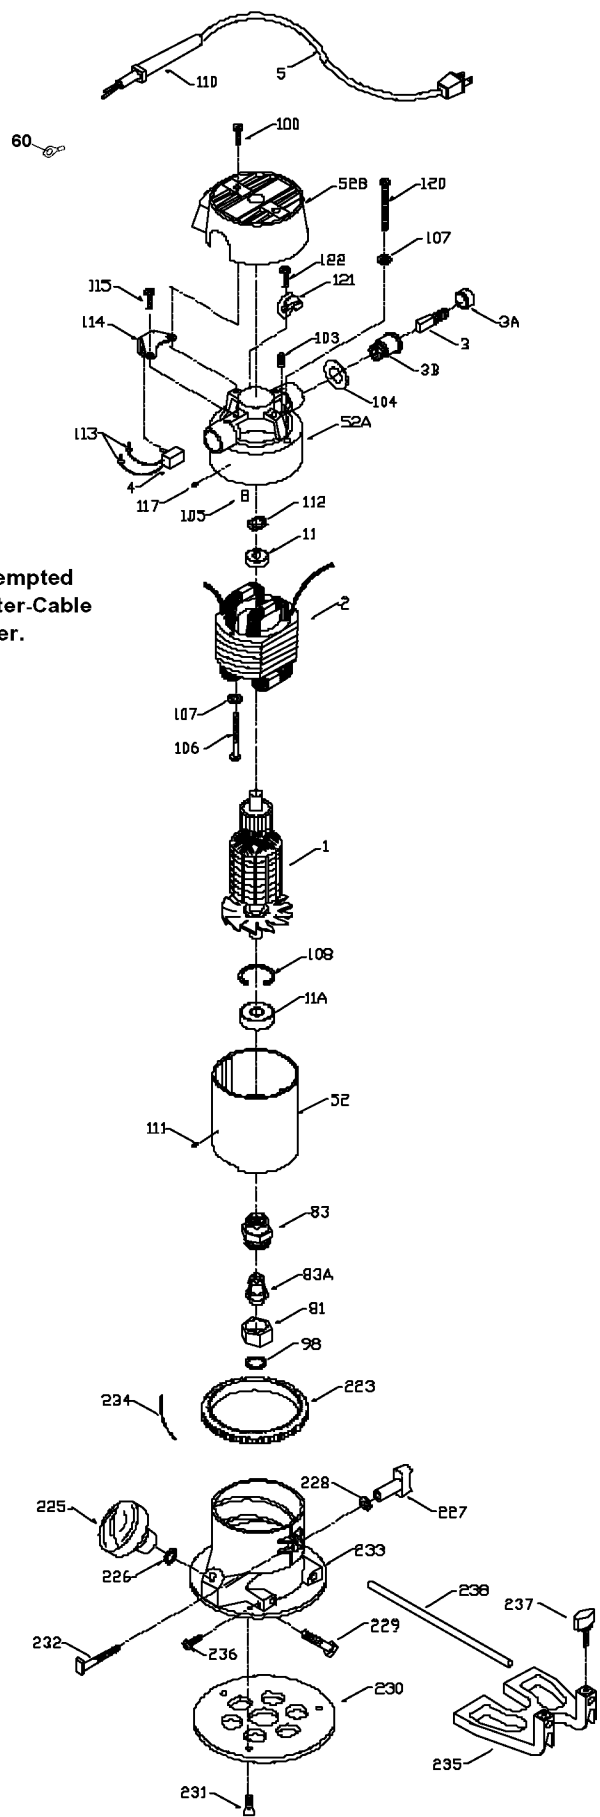

# ROUTER

6302  
6702  
6902  
513T6/T7

**WARNING:** Electrical repairs should only be attempted by trained repairmen. Contact the nearest Porter-Cable Service Center or other competent repair center.

## Parts List for 6902 Type 4

Item Number	Part Number	Description	Qty Required
1	903660	ARMATURE	1
1	874588	ARMATURE-220	1
1	000000-00	No Longer Available	1
2	000000-00	No Longer Available	1
2	874589	FIELD-220	1
2	803104	LEAD	1
3	N031652	BRUSH	2
3	803483	BRUSH CAP	2
3	873497	BRUSH HOLDER	2
4	842606SV	SWITCH	1
4	876320	SWITCH.	1
5	000000-00	No Longer Available	1
5	A11126	CORDSET	1
11	330003-05	BEARING,BALL	3
11	878064SV	BEARING	3
52	903967SV	CASING & PINS FRONT	1
52	N487825	REAR HOUSING	1
52	888727	MOTOR HOUSING CAP	1
60	849314	TERM	1
81	875893	COLLET NUT	1
83	872793	CHUCK	1
83	42999	1/4 INCH COLLET ASSY	1
83	42975	3/8 INCH COLLET ASSY	1
83	42975	3/8 INCH COLLET ASSY	1
83	42950	1/2 INCH COLLET ASSY	1
83	876671	COLLET 1/2 INCH	1
83	876669	COLLET 1/4 INCH	1

## Parts List for 6902 Type 4

Item Number	Part Number	Description	Qty Required
83	876670	COLLET 3/8 INCH	1
98	823030	SNAP-RING	10
100	878813	SCREW	10
103	804360	SCREW	10
104	803496	WASHER	10
105	842597	PLUG	1
106	876965	SCREW	10
108	802426	RING	10
111	800835	PIN	10
112	842610	SPRING-PRELOAD	10
113	682063	CONNECTOR VS	1
114	000000-00	No Longer Available	1
114	876396	BRACKET	1
115	802764	SCREW	10
117	801374	SCREW	10
120	681260	SCREW & WASHER	10
121	874137	CORD CLAMP	1
122	877817	SCREW	10
239	849314	TERM	1
241	696696	SCREW	10
856	000000-00	No Longer Available	1
856	000000-00	No Longer Available	1
856	883356	BIT	1
856	A22709	OPEN-END WRENCH	1
856	A22709	OPEN-END WRENCH	1
861	000000-00	No Longer Available	1
861	000000-00	No Longer Available	1

## Parts List for 6902 Type 4

Item Number	Part Number	Description	Qty Required
861	000000-00	No Longer Available	1
861	000000-00	No Longer Available	1