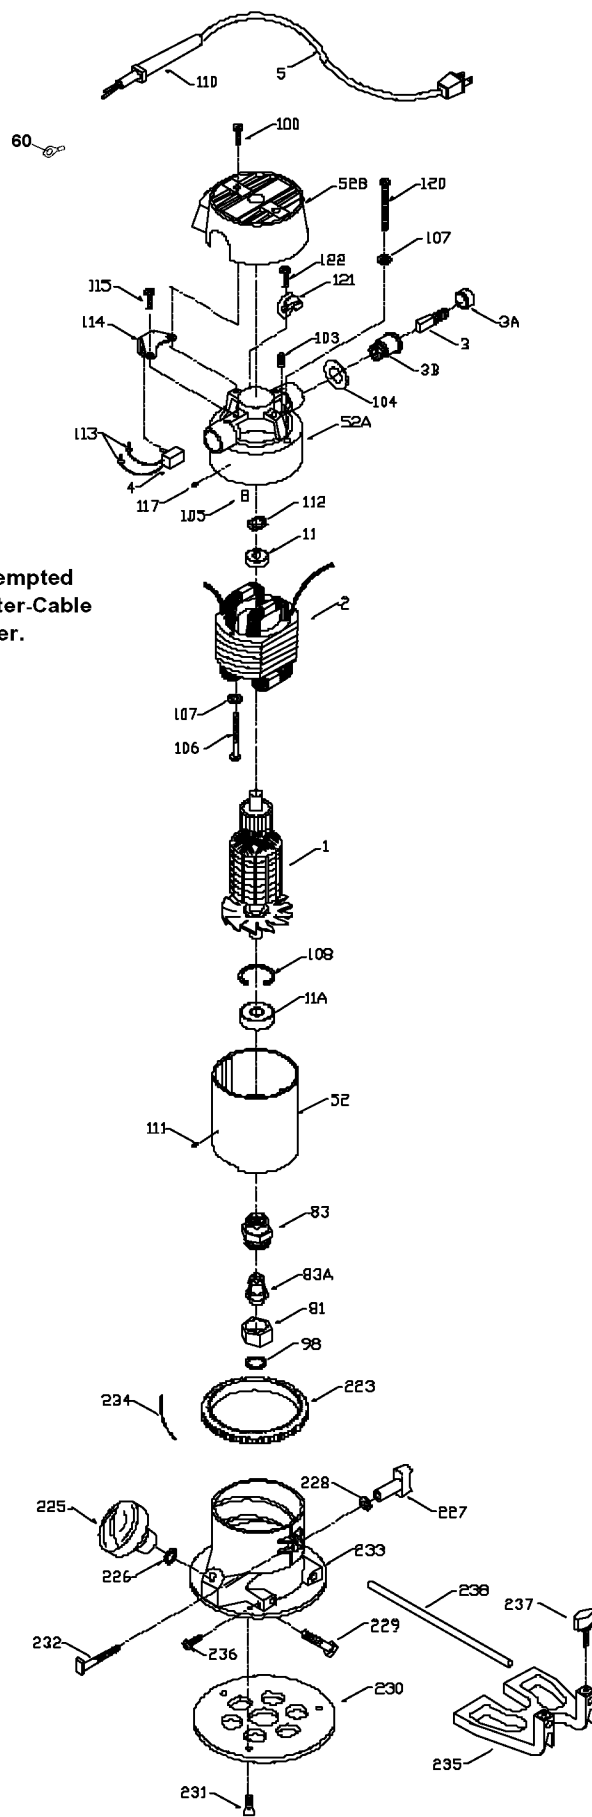

ROUTER

6302
6702
6902
513T6/T7

WARNING: Electrical repairs should only be attempted by trained repairmen. Contact the nearest Porter-Cable Service Center or other competent repair center.

Parts List for 6902 Type 5

Item Number	Part Number	Description	Qty Required
1	903660	ARMATURE	1
1	874588	ARMATURE-220	1
1	874299	FAN	1
2	000000-00	No Longer Available	1
2	874589	FIELD-220	1
2	803104	LEAD	1
3	N031652	BRUSH	2
3	803483	BRUSH CAP	2
3	873497	BRUSH HOLDER	2
4	842606SV	SWITCH	1
4	876320	SWITCH.	1
5	000000-00	No Longer Available	1
5	879182	CORD	1
11	330003-05	BEARING,BALL	3
11	878064SV	BEARING	3
52	903967SV	CASING & PINS FRONT	1
52	N487825	REAR HOUSING	1
52	888727	MOTOR HOUSING CAP	1
60	849314	TERM	1
81	875893	COLLET NUT	1
83	872793	CHUCK	1
83	42999	1/4 INCH COLLET ASSY	1
83	42975	3/8 INCH COLLET ASSY	1
83	42975	3/8 INCH COLLET ASSY	1
83	42950	1/2 INCH COLLET ASSY	1
83	876671	COLLET 1/2 INCH	1
83	876669	COLLET 1/4 INCH	1

Parts List for 6902 Type 5

Item Number	Part Number	Description	Qty Required
83	876670	COLLET 3/8 INCH	1
98	823030	SNAP-RING	10
100	878813	SCREW	10
103	804360	SCREW	10
104	803496	WASHER	10
105	842597	PLUG	1
106	876965	SCREW	10
108	802426	RING	10
110	901266	STRAIN RELIEVER	1
111	800835	PIN	10
112	842610	SPRING-PRELOAD	10
113	682063	CONNECTOR VS	1
114	000000-00	No Longer Available	1
114	876396	BRACKET	1
115	802764	SCREW	10
117	801374	SCREW	10
120	681260	SCREW & WASHER	10
121	874137	CORD CLAMP	1
122	877817	SCREW	10
239	849314	TERM	1
241	696696	SCREW	10
856	000000-00	No Longer Available	1
856	000000-00	No Longer Available	1
856	883356	BIT	1
856	A22709	OPEN-END WRENCH	1
856	A22709	OPEN-END WRENCH	1
861	000000-00	No Longer Available	1

Parts List for 6902 Type 5

Item Number	Part Number	Description	Qty Required
861	000000-00	No Longer Available	1
861	000000-00	No Longer Available	1
861	000000-00	No Longer Available	1