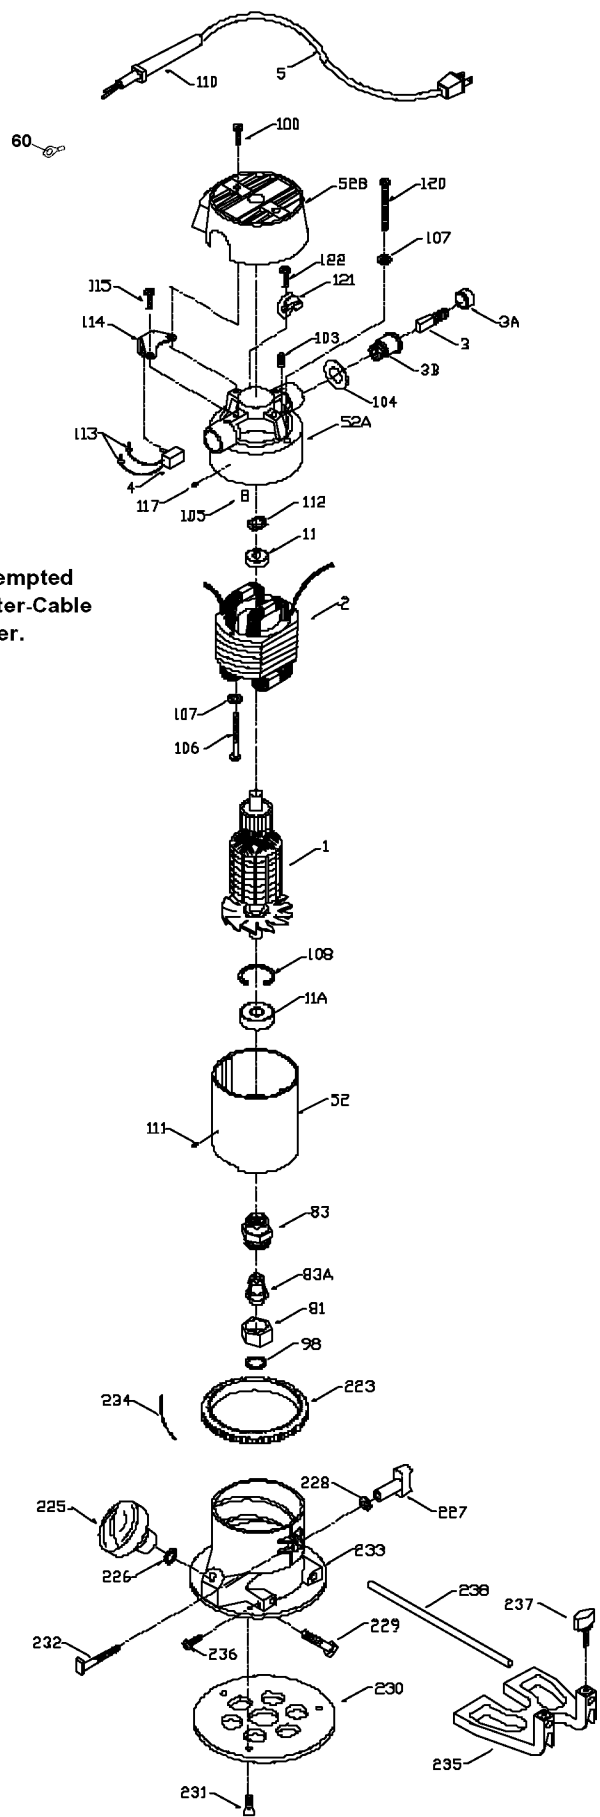

ROUTER

6302
6702
6902
513T6/T7

WARNING: Electrical repairs should only be attempted by trained repairmen. Contact the nearest Porter-Cable Service Center or other competent repair center.

Parts List for 6902 Type 6

Item Number	Part Number	Description	Qty Required
1	903660	ARMATURE	1
1	874588	ARMATURE-220	1
1	874299	FAN	1
2	000000-00	No Longer Available	1
2	874589	FIELD-220	1
2	803104	LEAD	1
3	N031652	BRUSH	2
3	803483	BRUSH CAP	2
3	873497	BRUSH HOLDER	2
4	842606SV	SWITCH	1
4	876320	SWITCH.	1
5	000000-00	No Longer Available	1
5	879182	CORD	1
11	330003-05	BEARING,BALL	3
11	878064SV	BEARING	3
52	903967SV	CASING & PINS FRONT	1
52	N487825	REAR HOUSING	1
52	888727	MOTOR HOUSING CAP	1
60	849314	TERM	1
81	875893	COLLET NUT	1
83	872793	CHUCK	1
83	42999	1/4 INCH COLLET ASSY	1
83	42975	3/8 INCH COLLET ASSY	1
83	42975	3/8 INCH COLLET ASSY	1
83	42950	1/2 INCH COLLET ASSY	1
83	876671	COLLET 1/2 INCH	1
83	876669	COLLET 1/4 INCH	1

Parts List for 6902 Type 6

Item Number	Part Number	Description	Qty Required
83	876670	COLLET 3/8 INCH	1
98	823030	SNAP-RING	10
100	878813	SCREW	10
103	803632	SET-SCREW	10
104	803496	WASHER	10
105	842597	PLUG	1
106	876965	SCREW	10
108	802426	RING	10
110	901266	STRAIN RELIEVER	1
111	800835	PIN	10
112	842610	SPRING-PRELOAD	10
113	682063	CONNECTOR VS	1
114	000000-00	No Longer Available	1
114	876396	BRACKET	1
115	802764	SCREW	10
117	801374	SCREW	10
120	681260	SCREW & WASHER	10
121	874137	CORD CLAMP	1
122	877817	SCREW	10
239	849314	TERM	1
241	696696	SCREW	10
856	000000-00	No Longer Available	1
856	000000-00	No Longer Available	1
856	883356	BIT	1
856	A22709	OPEN-END WRENCH	1
856	A22709	OPEN-END WRENCH	1
861	000000-00	No Longer Available	1

Parts List for 6902 Type 6

Item Number	Part Number	Description	Qty Required
861	000000-00	No Longer Available	1
861	000000-00	No Longer Available	1
861	000000-00	No Longer Available	1