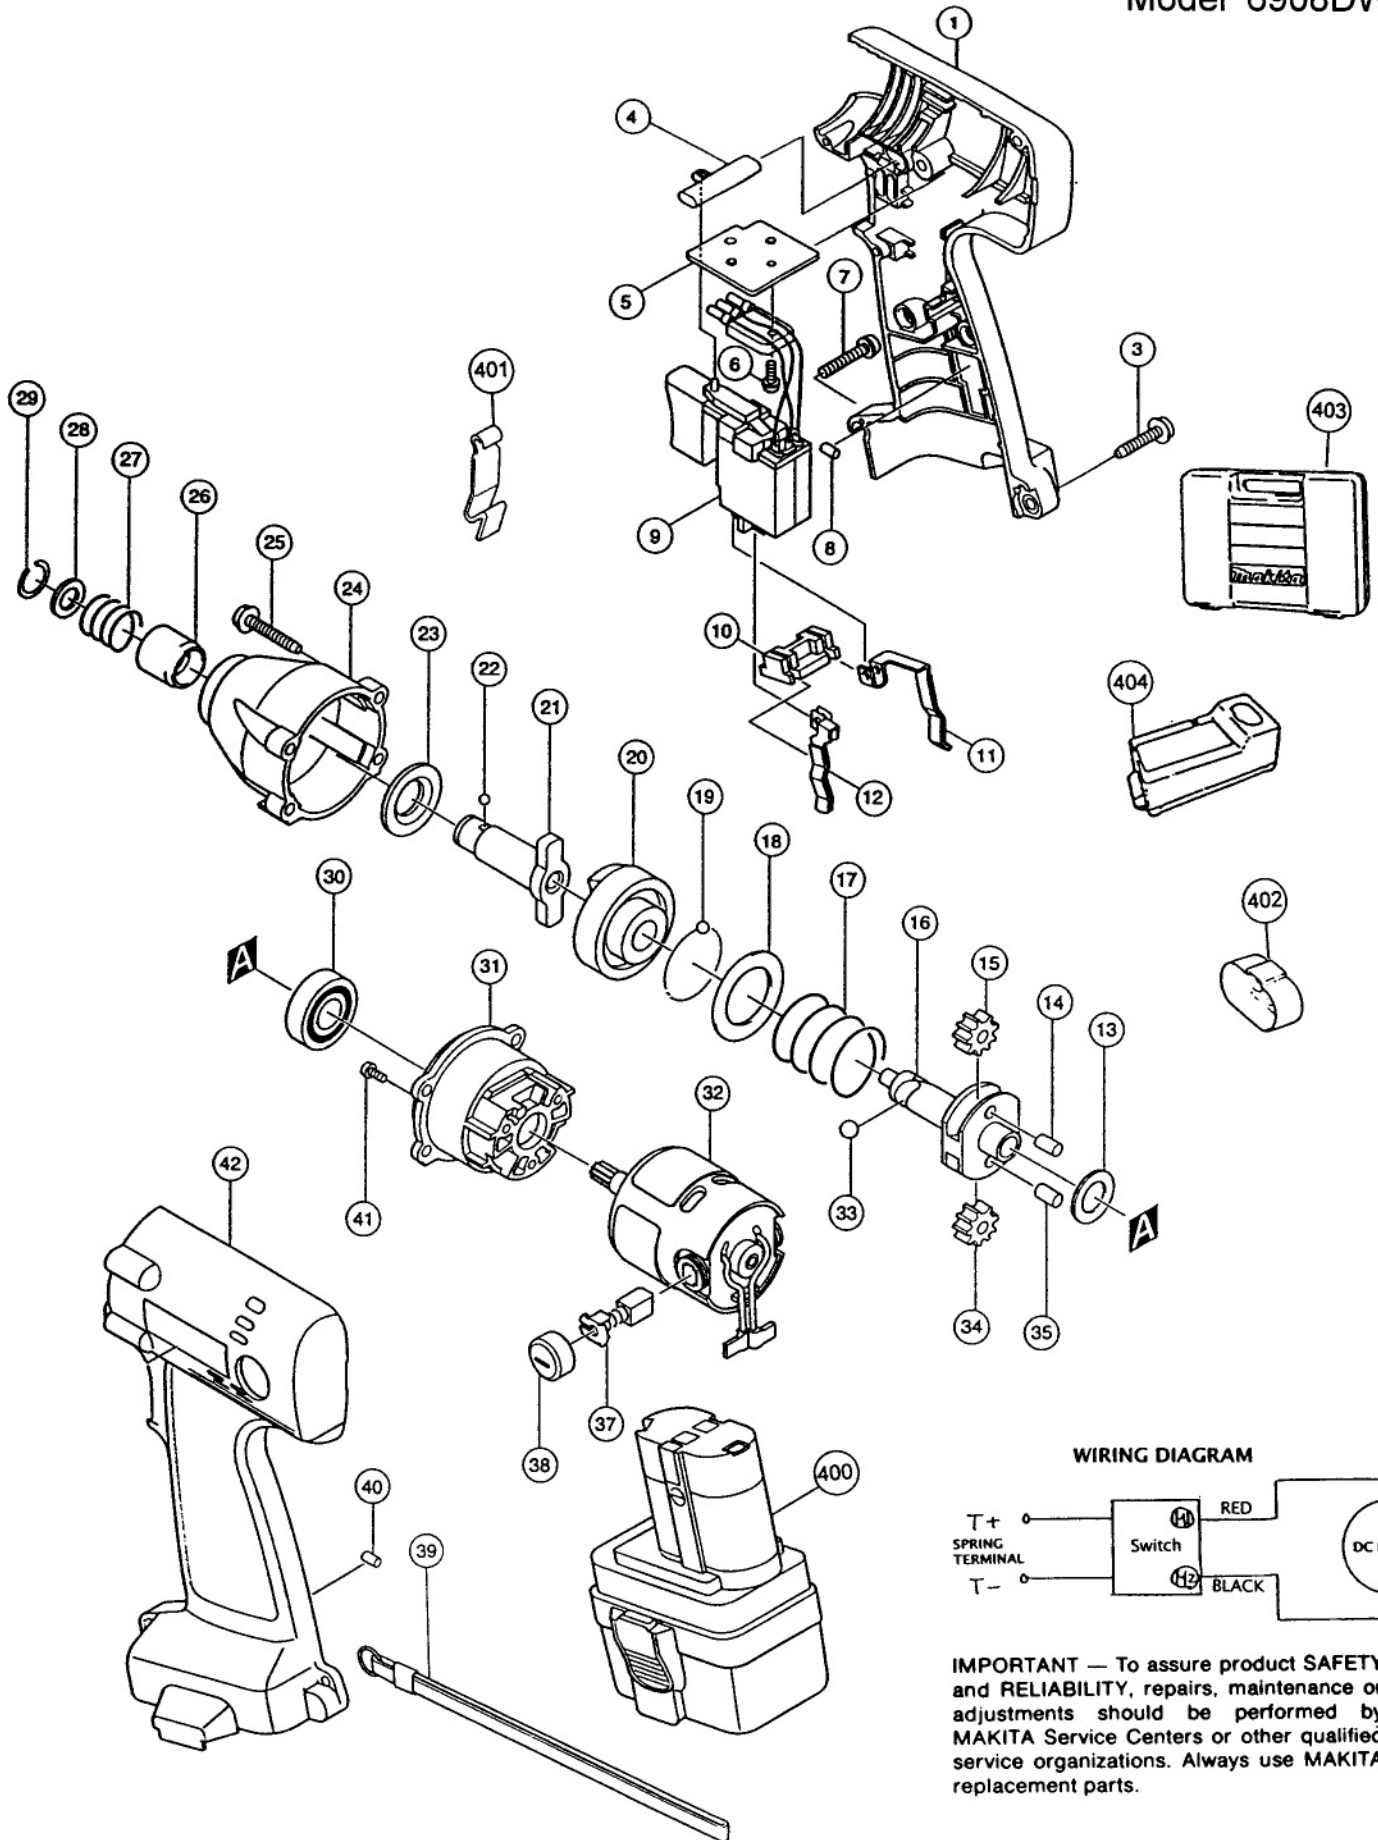

# CORDLESS IMPACT DRIVER

Model 6908D  
Model 6908DWA

### WIRING DIAGRAM

**IMPORTANT** — To assure product **SAFETY** and **RELIABILITY**, repairs, maintenance or adjustments should be performed by **MAKITA** Service Centers or other qualified service organizations. Always use **MAKITA** replacement parts.