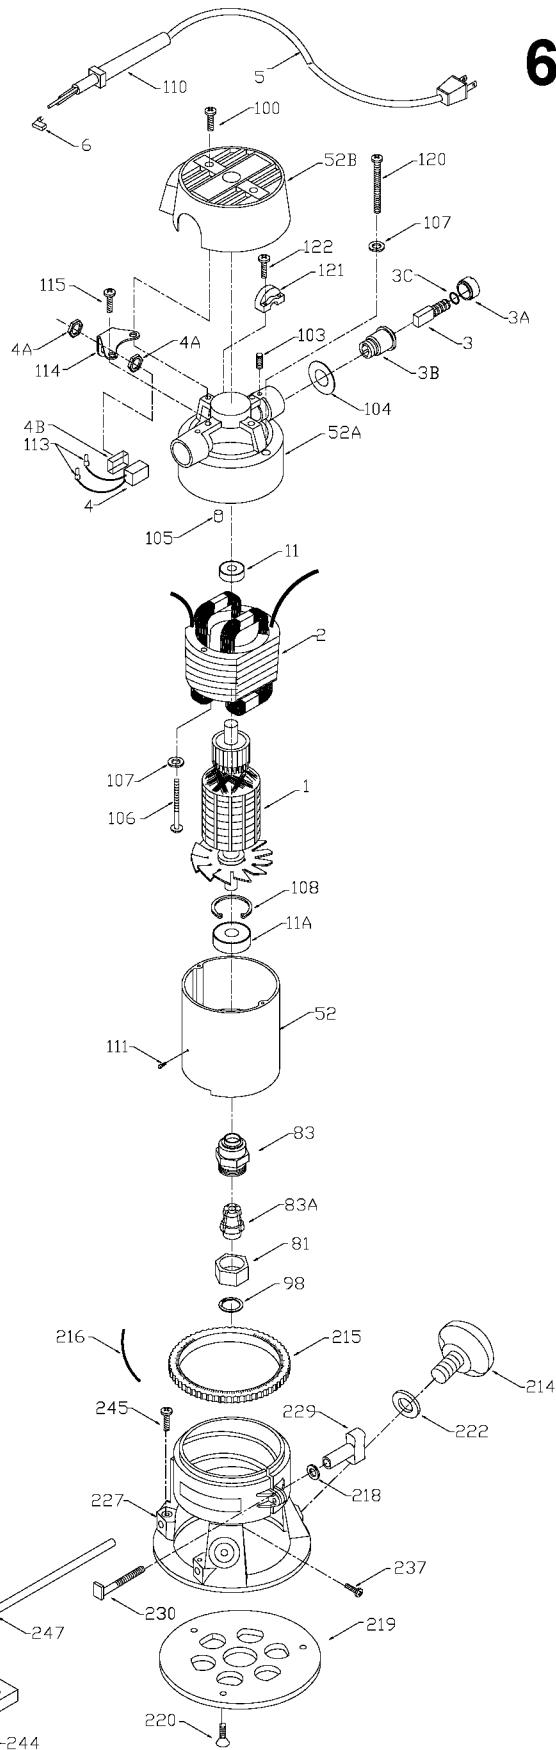

PORTER-CABLE D-HANDLE ROUTER

nearest Porter-Cable Service Center or other competent repair center.

6912
694917

TYPE 1

TYPES 2, 3, 4, 5, 6, 7

Parts List for 6911 Type 3

Item Number	Part Number	Description	Qty Required
102	849314	TERM	3
116	810716	RELIEVER	1
214	839279	KNOB	1
215	872998	DEPTH RING	1
216	800869	SPRING	1
218	823374	WASHER	1
219	42186	ROUTER SUB-BASE	1
220	874117	SCREW	10
220	688860	SCREW	10
222	801821	WASHER	10
225	000000-00	No Longer Available	1
226	802787	115V CORD	1
227	000000-00	No Longer Available	1
228	876335	HANDLE SET	1
229	874582	CLAMP KNOB	1
230	685526	SCREW	10
231	694125	OUTLET	1
233	882703	SCREW	1
234	892780	SCREW	10
235	859384	SCREW	1
236	000000-00	No Longer Available	10
237	000000-00	No Longer Available	1
240	694681	COVER	1
241	882183	SCREW	1
242	861434	CORD CLAMP	1
244	000000-00	No Longer Available	1
245	803160	SCREW	10

Parts List for 6911 Type 3

Item Number	Part Number	Description	Qty Required
246	882810	KNOB	1
247	824588	ROD GUIDE	1