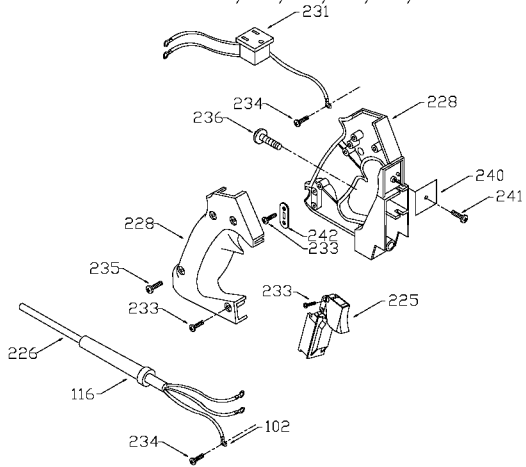

PORTER-CABLE D-HANDLE ROUTER

nearest Porter-Cable Service Center or other competent repair center.

6912
694917

TYPE 1

TYPES 2, 3, 4, 5, 6, 7

Parts List for 6911 Type 3

Item Number	Part Number	Description	Qty Required
102	849314	TERM	3
116	810716	RELIEVER	1
214	839279	KNOB	1
215	872998	DEPTH RING	1
216	800869	SPRING	1
218	823374	WASHER	1
219	42186	ROUTER SUB-BASE	1
220	874117	SCREW	10
220	688860	SCREW	10
222	801821	WASHER	10
225	000000-00	No Longer Available	1
226	802787	115V CORD	1
227	000000-00	No Longer Available	1
228	876335	HANDLE SET	1
229	874582	CLAMP KNOB	1
230	685526	SCREW	10
231	694125	OUTLET	1
233	882703	SCREW	1
234	892780	SCREW	10
235	859384	SCREW	1
236	000000-00	No Longer Available	10
237	000000-00	No Longer Available	1
240	694681	COVER	1
241	882183	SCREW	1
242	861434	CORD CLAMP	1
244	000000-00	No Longer Available	1
245	803160	SCREW	10

Parts List for 6911 Type 3

Item Number	Part Number	Description	Qty Required
246	882810	KNOB	1
247	824588	ROD GUIDE	1