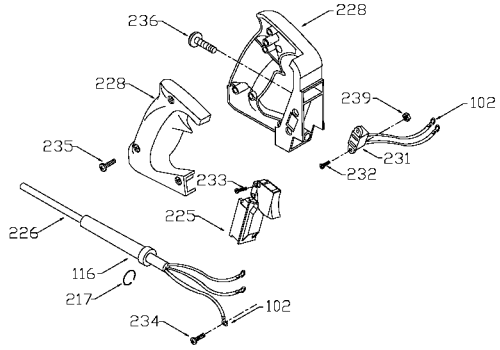

PORTER-CABLE D-HANDLE ROUTER

nearest Porter-Cable Service Center or other competent repair center.

6912
694917

TYPE 1

TYPES 2, 3, 4, 5, 6, 7

Parts List for 6911 Type 3

Item Number	Part Number	Description	Qty Required
102	849314	TERM	3
116	810716	RELIEVER	1
214	839279	KNOB	1
215	872998	DEPTH RING	1
216	800869	SPRING	1
218	823374	WASHER	1
219	42186	ROUTER SUB-BASE	1
220	874117	SCREW	10
220	688860	SCREW	10
222	801821	WASHER	10
225	000000-00	No Longer Available	1
226	802787	115V CORD	1
227	000000-00	No Longer Available	1
228	876335	HANDLE SET	1
229	874582	CLAMP KNOB	1
230	685526	SCREW	10
231	694125	OUTLET	1
233	882703	SCREW	1
234	892780	SCREW	10
235	859384	SCREW	1
236	000000-00	No Longer Available	10
237	000000-00	No Longer Available	1
240	694681	COVER	1
241	882183	SCREW	1
242	861434	CORD CLAMP	1
244	000000-00	No Longer Available	1
245	803160	SCREW	10

Parts List for 6911 Type 3

Item Number	Part Number	Description	Qty Required
246	882810	KNOB	1
247	824588	ROD GUIDE	1