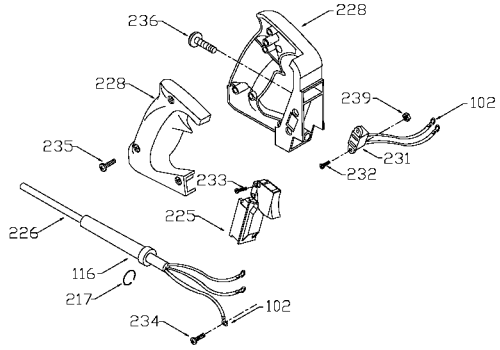

PORTER-CABLE D-HANDLE ROUTER

nearest Porter-Cable Service Center or other competent repair center.

6912
694917

TYPE 1

TYPES 2, 3, 4, 5, 6, 7

Parts List for 6911 Type 4

Item Number	Part Number	Description	Qty Required
102	849314	TERM	3
116	810716	RELIEVER	1
214	839279	KNOB	1
215	872998	DEPTH RING	1
216	800869	SPRING	1
218	823374	WASHER	1
219	42186	ROUTER SUB-BASE	1
220	874117	SCREW	10
220	688860	SCREW	10
222	801821	WASHER	10
225	000000-00	No Longer Available	1
226	802787	115V CORD	1
227	000000-00	No Longer Available	1
228	876335	HANDLE SET	1
229	874582	CLAMP KNOB	1
230	685526	SCREW	10
231	694125	OUTLET	1
233	882703	SCREW	1
234	892780	SCREW	10
235	859384	SCREW	1
236	000000-00	No Longer Available	10
237	000000-00	No Longer Available	1
240	694681	COVER	1
241	882183	SCREW	1
242	861434	CORD CLAMP	1
244	000000-00	No Longer Available	1
245	803160	SCREW	10

Parts List for 6911 Type 4

Item Number	Part Number	Description	Qty Required
246	882810	KNOB	1
247	824588	ROD GUIDE	1