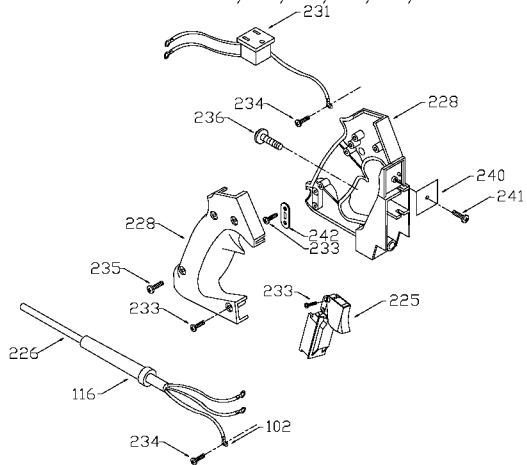

PORTER-CABLE D-HANDLE ROUTER

nearest Porter-Cable Service Center or other competent repair center.

6912
694917

TYPE 1

TYPES 2, 3, 4, 5, 6, 7

Parts List for 6911 Type 4

Item Number	Part Number	Description	Qty Required
102	849314	TERM	3
116	810716	RELIEVER	1
214	839279	KNOB	1
215	872998	DEPTH RING	1
216	800869	SPRING	1
218	823374	WASHER	1
219	42186	ROUTER SUB-BASE	1
220	874117	SCREW	10
220	688860	SCREW	10
222	801821	WASHER	10
225	000000-00	No Longer Available	1
226	802787	115V CORD	1
227	000000-00	No Longer Available	1
228	876335	HANDLE SET	1
229	874582	CLAMP KNOB	1
230	685526	SCREW	10
231	694125	OUTLET	1
233	882703	SCREW	1
234	892780	SCREW	10
235	859384	SCREW	1
236	000000-00	No Longer Available	10
237	000000-00	No Longer Available	1
240	694681	COVER	1
241	882183	SCREW	1
242	861434	CORD CLAMP	1
244	000000-00	No Longer Available	1
245	803160	SCREW	10

Parts List for 6911 Type 4

Item Number	Part Number	Description	Qty Required
246	882810	KNOB	1
247	824588	ROD GUIDE	1