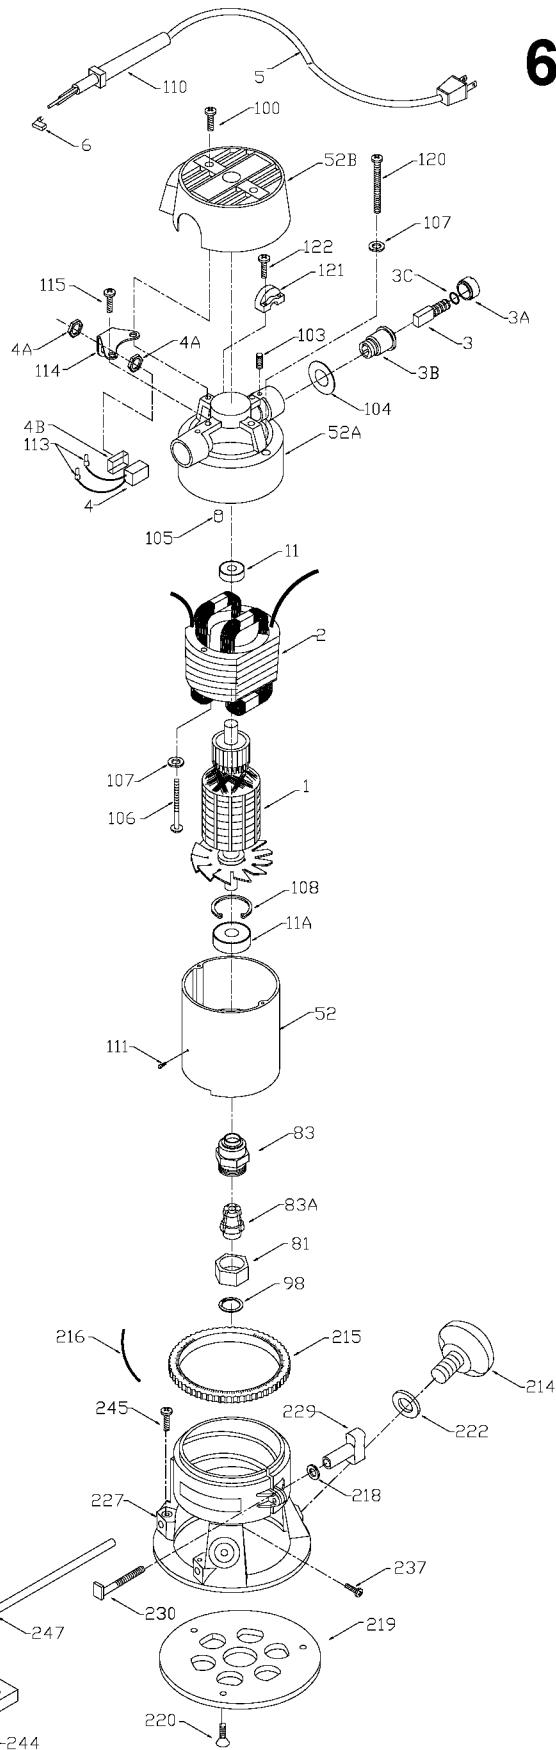

PORTER-CABLE D-HANDLE ROUTER

nearest Porter-Cable Service Center or other competent repair center.

6912
694917

TYPE 1

TYPES 2, 3, 4, 5, 6, 7

Parts List for 6911 Type 4

Item Number	Part Number	Description	Qty Required
102	849314	TERM	3
116	810716	RELIEVER	1
214	839279	KNOB	1
215	872998	DEPTH RING	1
216	800869	SPRING	1
218	823374	WASHER	1
219	42186	ROUTER SUB-BASE	1
220	874117	SCREW	10
220	688860	SCREW	10
222	801821	WASHER	10
225	000000-00	No Longer Available	1
226	802787	115V CORD	1
227	000000-00	No Longer Available	1
228	876335	HANDLE SET	1
229	874582	CLAMP KNOB	1
230	685526	SCREW	10
231	694125	OUTLET	1
233	882703	SCREW	1
234	892780	SCREW	10
235	859384	SCREW	1
236	000000-00	No Longer Available	10
237	000000-00	No Longer Available	1
240	694681	COVER	1
241	882183	SCREW	1
242	861434	CORD CLAMP	1
244	000000-00	No Longer Available	1
245	803160	SCREW	10

Parts List for 6911 Type 4

Item Number	Part Number	Description	Qty Required
246	882810	KNOB	1
247	824588	ROD GUIDE	1