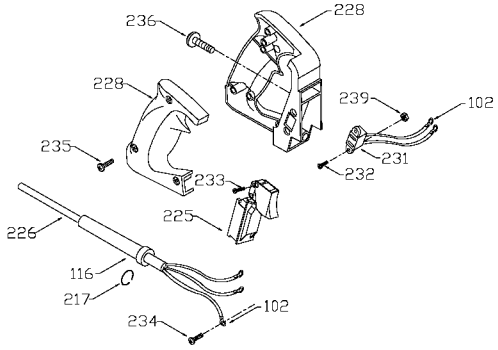

PORTER-CABLE D-HANDLE ROUTER

nearest Porter-Cable Service Center or other competent repair center.

6911
6912
694917

TYPE 1

TYPES 2, 3, 4, 5, 6, 7

Parts List for 6911 Type 6

Item Number	Part Number	Description	Qty Required
102	849314	TERM	3
116	810716	RELIEVER	1
214	839279	KNOB	1
215	872998	DEPTH RING	1
216	800869	SPRING	1
218	823374	WASHER	1
219	42186	ROUTER SUB-BASE	1
220	874117	SCREW	10
220	688860	SCREW	10
222	801821	WASHER	10
225	000000-00	No Longer Available	1
226	802787	115V CORD	1
227	000000-00	No Longer Available	1
228	876335	HANDLE SET	1
229	874582	CLAMP KNOB	1
230	685526	SCREW	10
231	694125	OUTLET	1
233	882703	SCREW	1
234	892780	SCREW	10
235	859384	SCREW	1
236	000000-00	No Longer Available	10
237	000000-00	No Longer Available	1
240	694681	COVER	1
241	882183	SCREW	1
242	861434	CORD CLAMP	1
244	000000-00	No Longer Available	1
245	803160	SCREW	10

Parts List for 6911 Type 6

Item Number	Part Number	Description	Qty Required
246	882810	KNOB	1
247	824588	ROD GUIDE	1