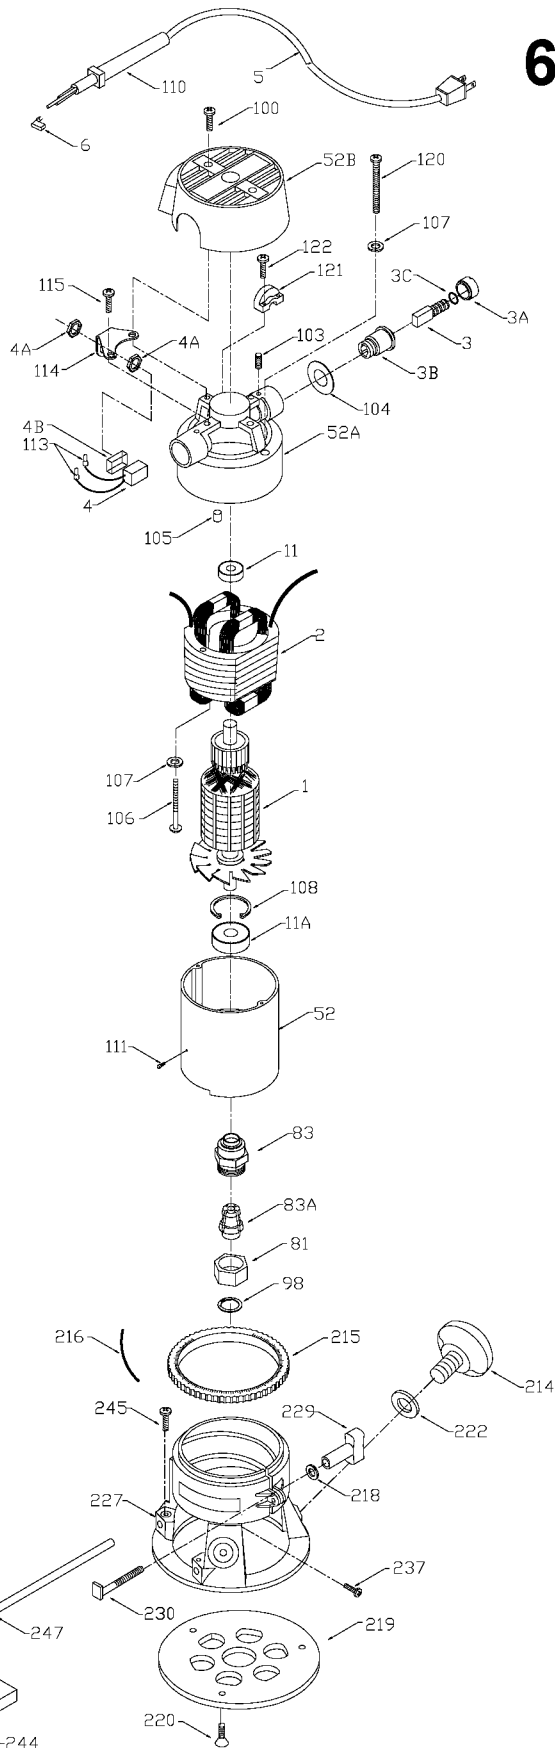

PORTER-CABLE D-HANDLE ROUTER

nearest Porter-Cable Service Center or other competent repair center.

6911
6912
694917

TYPE 1

TYPES 2, 3, 4, 5, 6, 7

Parts List for 6911 Type 6

Item Number	Part Number	Description	Qty Required
102	849314	TERM	3
116	810716	RELIEVER	1
214	839279	KNOB	1
215	872998	DEPTH RING	1
216	800869	SPRING	1
218	823374	WASHER	1
219	42186	ROUTER SUB-BASE	1
220	874117	SCREW	10
220	688860	SCREW	10
222	801821	WASHER	10
225	000000-00	No Longer Available	1
226	802787	115V CORD	1
227	000000-00	No Longer Available	1
228	876335	HANDLE SET	1
229	874582	CLAMP KNOB	1
230	685526	SCREW	10
231	694125	OUTLET	1
233	882703	SCREW	1
234	892780	SCREW	10
235	859384	SCREW	1
236	000000-00	No Longer Available	10
237	000000-00	No Longer Available	1
240	694681	COVER	1
241	882183	SCREW	1
242	861434	CORD CLAMP	1
244	000000-00	No Longer Available	1
245	803160	SCREW	10

Parts List for 6911 Type 6

Item Number	Part Number	Description	Qty Required
246	882810	KNOB	1
247	824588	ROD GUIDE	1