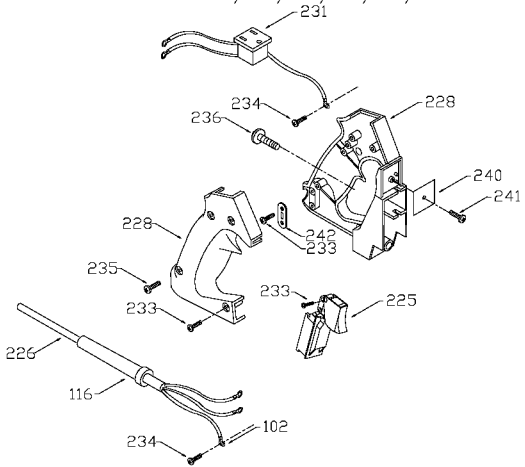

PORTER-CABLE D-HANDLE ROUTER

nearest Porter-Cable Service Center or other competent repair center.

6911
6912
694917

TYPE 1

TYPES 2, 3, 4, 5, 6, 7

Parts List for 6911 Type 6

Item Number	Part Number	Description	Qty Required
102	849314	TERM	3
116	810716	RELIEVER	1
214	839279	KNOB	1
215	872998	DEPTH RING	1
216	800869	SPRING	1
218	823374	WASHER	1
219	42186	ROUTER SUB-BASE	1
220	874117	SCREW	10
220	688860	SCREW	10
222	801821	WASHER	10
225	000000-00	No Longer Available	1
226	802787	115V CORD	1
227	000000-00	No Longer Available	1
228	876335	HANDLE SET	1
229	874582	CLAMP KNOB	1
230	685526	SCREW	10
231	694125	OUTLET	1
233	882703	SCREW	1
234	892780	SCREW	10
235	859384	SCREW	1
236	000000-00	No Longer Available	10
237	000000-00	No Longer Available	1
240	694681	COVER	1
241	882183	SCREW	1
242	861434	CORD CLAMP	1
244	000000-00	No Longer Available	1
245	803160	SCREW	10

Parts List for 6911 Type 6

Item Number	Part Number	Description	Qty Required
246	882810	KNOB	1
247	824588	ROD GUIDE	1