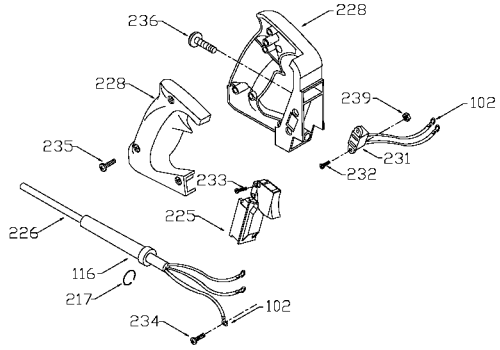

PORTER-CABLE D-HANDLE ROUTER

nearest Porter-Cable Service Center or other competent repair center.

6912
694917

TYPE 1

TYPES 2, 3, 4, 5, 6, 7

Parts List for 6911 Type 7

Item Number	Part Number	Description	Qty Required
102	849314	TERM	3
116	901266	STRAIN RELIEVER	1
214	839279	KNOB	1
215	872998	DEPTH RING	1
216	800869	SPRING	1
218	823374	WASHER	1
219	42186	ROUTER SUB-BASE	1
220	874117	SCREW	10
220	688860	SCREW	10
222	801821	WASHER	10
225	000000-00	No Longer Available	1
226	802787	115V CORD	1
227	000000-00	No Longer Available	1
228	876335	HANDLE SET	1
229	874582	CLAMP KNOB	1
230	685526	SCREW	10
231	694125	OUTLET	1
233	882703	SCREW	1
234	892780	SCREW	10
235	859384	SCREW	1
236	000000-00	No Longer Available	10
237	000000-00	No Longer Available	1
240	694681	COVER	1
241	882183	SCREW	1
242	861434	CORD CLAMP	1
244	000000-00	No Longer Available	1
245	803160	SCREW	10

Parts List for 6911 Type 7

Item Number	Part Number	Description	Qty Required
246	882810	KNOB	1
247	824588	ROD GUIDE	1