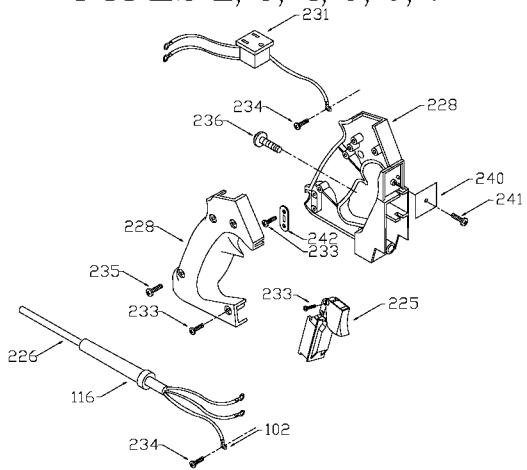

PORTER-CABLE D-HANDLE ROUTER

nearest Porter-Cable Service Center or other competent repair center.

6912
694917

TYPE 1

TYPES 2, 3, 4, 5, 6, 7

Parts List for 6911 Type 7

Item Number	Part Number	Description	Qty Required
102	849314	TERM	3
116	901266	STRAIN RELIEVER	1
214	839279	KNOB	1
215	872998	DEPTH RING	1
216	800869	SPRING	1
218	823374	WASHER	1
219	42186	ROUTER SUB-BASE	1
220	874117	SCREW	10
220	688860	SCREW	10
222	801821	WASHER	10
225	000000-00	No Longer Available	1
226	802787	115V CORD	1
227	000000-00	No Longer Available	1
228	876335	HANDLE SET	1
229	874582	CLAMP KNOB	1
230	685526	SCREW	10
231	694125	OUTLET	1
233	882703	SCREW	1
234	892780	SCREW	10
235	859384	SCREW	1
236	000000-00	No Longer Available	10
237	000000-00	No Longer Available	1
240	694681	COVER	1
241	882183	SCREW	1
242	861434	CORD CLAMP	1
244	000000-00	No Longer Available	1
245	803160	SCREW	10

Parts List for 6911 Type 7

Item Number	Part Number	Description	Qty Required
246	882810	KNOB	1
247	824588	ROD GUIDE	1