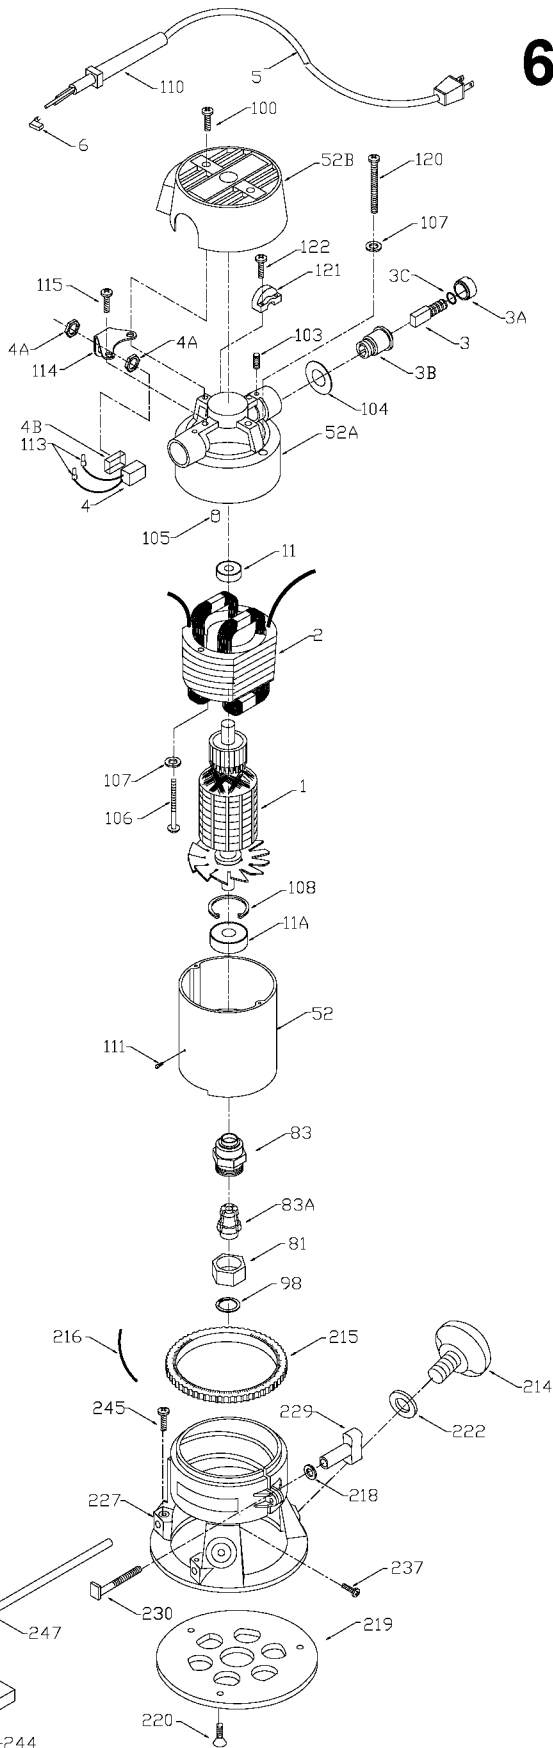

PORTER-CABLE D-HANDLE ROUTER

nearest Porter-Cable Service Center or other competent repair center.

6912
694917

TYPE 1

TYPES 2, 3, 4, 5, 6, 7

Parts List for 6911 Type 7

Item Number	Part Number	Description	Qty Required
102	849314	TERM	3
116	901266	STRAIN RELIEVER	1
214	839279	KNOB	1
215	872998	DEPTH RING	1
216	800869	SPRING	1
218	823374	WASHER	1
219	42186	ROUTER SUB-BASE	1
220	874117	SCREW	10
220	688860	SCREW	10
222	801821	WASHER	10
225	000000-00	No Longer Available	1
226	802787	115V CORD	1
227	000000-00	No Longer Available	1
228	876335	HANDLE SET	1
229	874582	CLAMP KNOB	1
230	685526	SCREW	10
231	694125	OUTLET	1
233	882703	SCREW	1
234	892780	SCREW	10
235	859384	SCREW	1
236	000000-00	No Longer Available	10
237	000000-00	No Longer Available	1
240	694681	COVER	1
241	882183	SCREW	1
242	861434	CORD CLAMP	1
244	000000-00	No Longer Available	1
245	803160	SCREW	10

Parts List for 6911 Type 7

Item Number	Part Number	Description	Qty Required
246	882810	KNOB	1
247	824588	ROD GUIDE	1