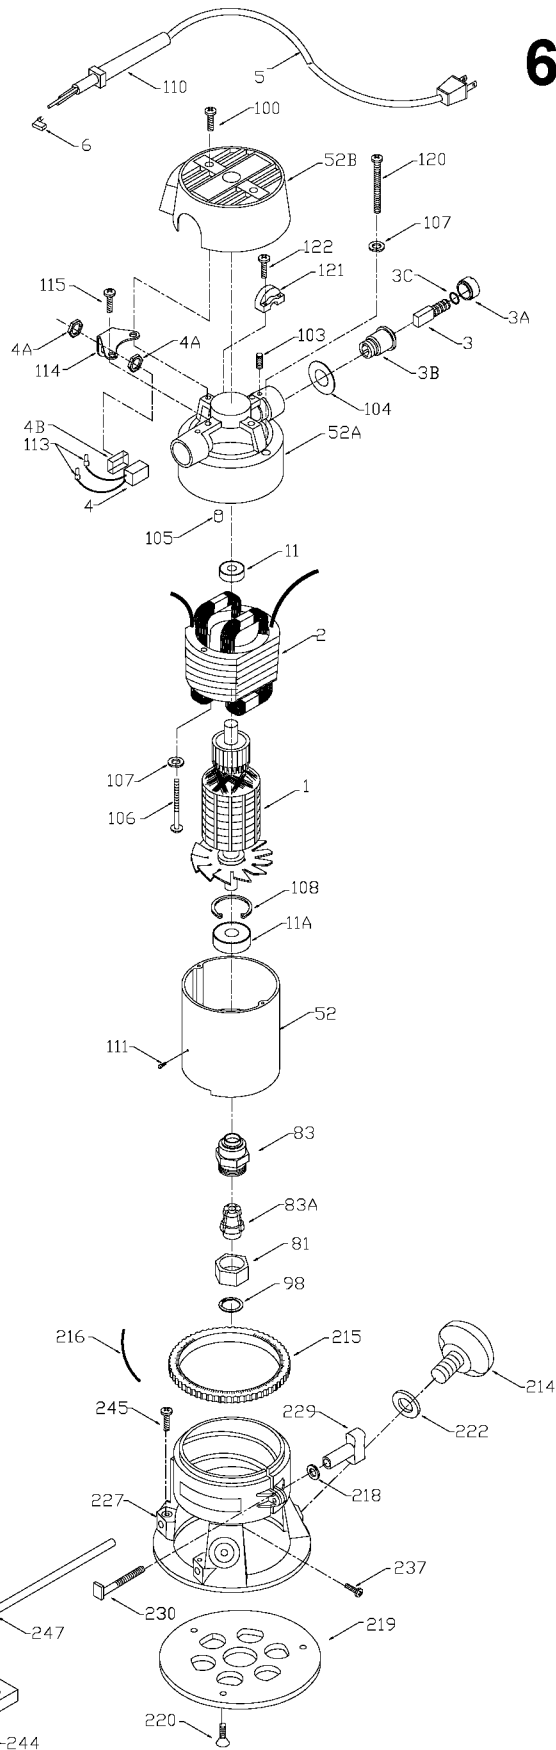

PORTER-CABLE D-HANDLE ROUTER

nearest Porter-Cable Service Center or other competent repair center.

6911
6912
694917

TYPE 1

TYPES 2, 3, 4, 5, 6, 7

Parts List for 6911 Type 1

Item Number	Part Number	Description	Qty Required
102	849314	TERM	3
116	901266	STRAIN RELIEVER	1
214	839279	KNOB	1
215	872998	DEPTH RING	1
216	800869	SPRING	1
217	847143	LOCK	1
218	823374	WASHER	1
219	42186	ROUTER SUB-BASE	1
220	874117	SCREW	10
220	688860	SCREW	10
222	801821	WASHER	10
225	000000-00	No Longer Available	1
226	802787	115V CORD	1
227	000000-00	No Longer Available	1
228	000000-00	No Longer Available	1
229	874582	CLAMP KNOB	1
230	685526	SCREW	10
231	000000-00	No Longer Available	1
232	803157	SCREW	10
233	000000-00	No Longer Available	1
234	892780	SCREW	10
235	878813	SCREW	10
236	000000-00	No Longer Available	10
237	000000-00	No Longer Available	1
239	000000-00	No Longer Available	10
242	861434	CORD CLAMP	1
244	42160	ROUTER EDGE GUIDE	1

Parts List for 6911 Type 1

Item Number	Part Number	Description	Qty Required
245	803160	SCREW	10
246	882810	KNOB	1
247	824588	ROD GUIDE	1