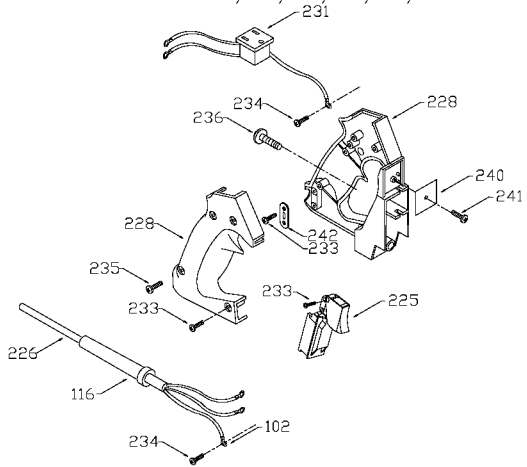

PORTER-CABLE D-HANDLE ROUTER

nearest Porter-Cable Service Center or other competent repair center.

6911
6912
694917

TYPE 1

TYPES 2, 3, 4, 5, 6, 7

Parts List for 6911 Type 1

Item Number	Part Number	Description	Qty Required
102	849314	TERM	3
116	901266	STRAIN RELIEVER	1
214	839279	KNOB	1
215	872998	DEPTH RING	1
216	800869	SPRING	1
217	847143	LOCK	1
218	823374	WASHER	1
219	42186	ROUTER SUB-BASE	1
220	874117	SCREW	10
220	688860	SCREW	10
222	801821	WASHER	10
225	000000-00	No Longer Available	1
226	802787	115V CORD	1
227	000000-00	No Longer Available	1
228	000000-00	No Longer Available	1
229	874582	CLAMP KNOB	1
230	685526	SCREW	10
231	000000-00	No Longer Available	1
232	803157	SCREW	10
233	000000-00	No Longer Available	1
234	892780	SCREW	10
235	878813	SCREW	10
236	000000-00	No Longer Available	10
237	000000-00	No Longer Available	1
239	000000-00	No Longer Available	10
242	861434	CORD CLAMP	1
244	42160	ROUTER EDGE GUIDE	1

Parts List for 6911 Type 1

Item Number	Part Number	Description	Qty Required
245	803160	SCREW	10
246	882810	KNOB	1
247	824588	ROD GUIDE	1