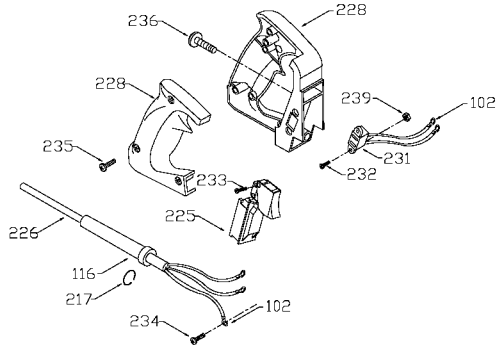

PORTER-CABLE D-HANDLE ROUTER

nearest Porter-Cable Service Center or other competent repair center.

6911
6912
694917

TYPE 1

TYPES 2, 3, 4, 5, 6, 7

Parts List for 6911 Type 1

Item Number	Part Number	Description	Qty Required
102	849314	TERM	3
116	901266	STRAIN RELIEVER	1
214	839279	KNOB	1
215	872998	DEPTH RING	1
216	800869	SPRING	1
217	847143	LOCK	1
218	823374	WASHER	1
219	42186	ROUTER SUB-BASE	1
220	874117	SCREW	10
220	688860	SCREW	10
222	801821	WASHER	10
225	000000-00	No Longer Available	1
226	802787	115V CORD	1
227	000000-00	No Longer Available	1
228	000000-00	No Longer Available	1
229	874582	CLAMP KNOB	1
230	685526	SCREW	10
231	000000-00	No Longer Available	1
232	803157	SCREW	10
233	000000-00	No Longer Available	1
234	892780	SCREW	10
235	878813	SCREW	10
236	000000-00	No Longer Available	10
237	000000-00	No Longer Available	1
239	000000-00	No Longer Available	10
242	861434	CORD CLAMP	1
244	42160	ROUTER EDGE GUIDE	1

Parts List for 6911 Type 1

Item Number	Part Number	Description	Qty Required
245	803160	SCREW	10
246	882810	KNOB	1
247	824588	ROD GUIDE	1