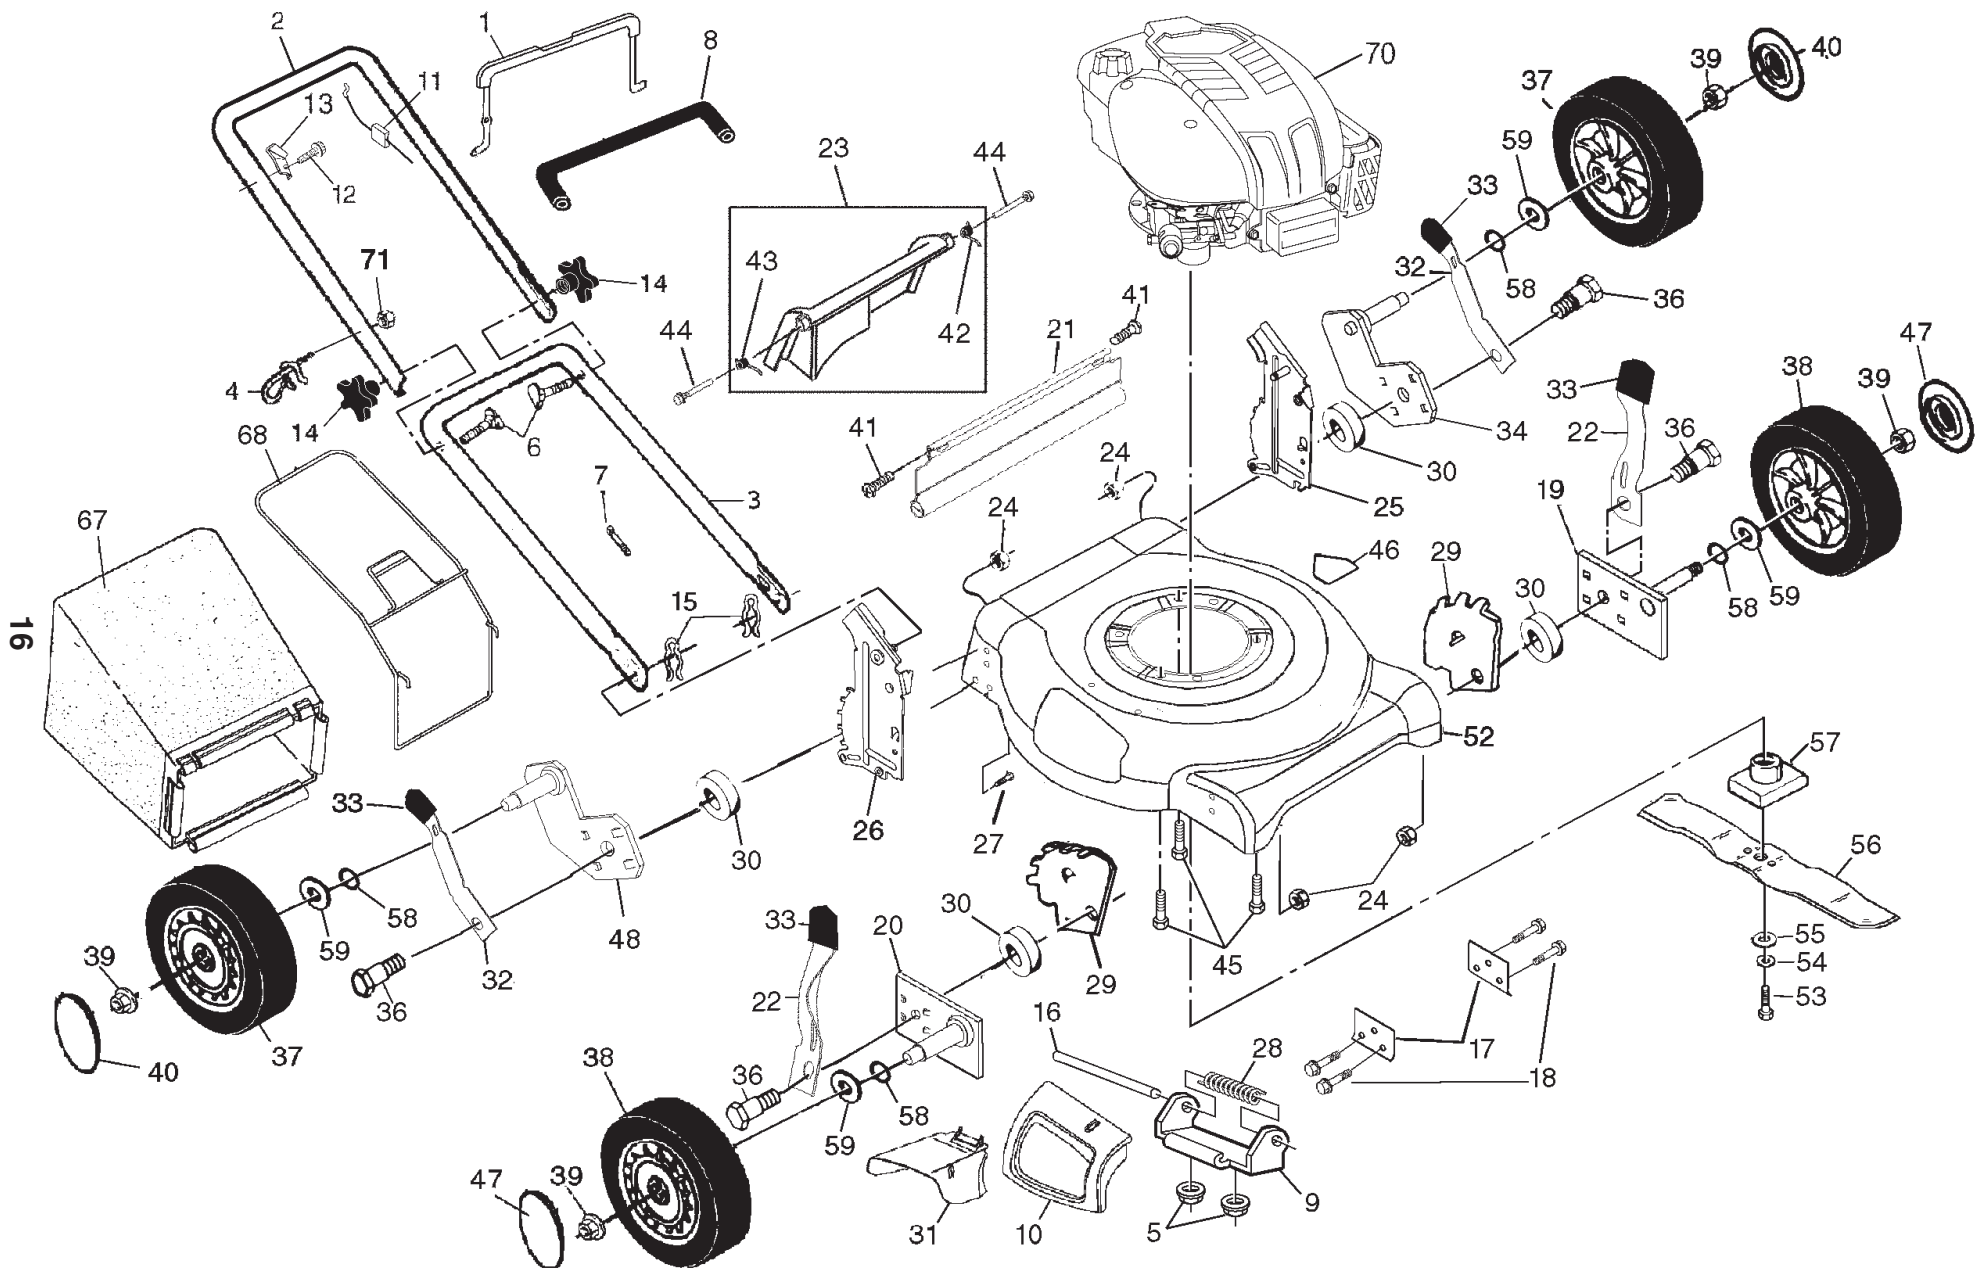

# ROTARY LAWN MOWER - - MODEL NUMBER 7021CM (7021CMA) - PRODUCT NUMBER 954 22 40-88

KEY NO.	PART NO.	DESCRIPTION
1	532 17 65-55	Control Bar
2	532 17 36-58	Upper Handle, with Grip
3	532 17 41-10	Lower Handle
4	532 17 95-85	Rope Guide
5	873 80 04-00	Locknut 1/4-20
6	532 13 19-59	Handle Bolt
7	532 06 64-26	Wire Tie
8	532 16 42-65	Grip, Foam
9	532 15 41-32	Hinge Bracket
10	532 18 55-89	Mulcher Door
11	532 17 65-56	Engine Zone Control Cable
12	532 75 06-34	Hex Washer Head Screw
13	532 12 52-03	Up-Stop Bracket
14	532 18 55-88	Handle Knob
15	532 05 17-93	Hairpin Cotter
16	532 14 72-86	Hinge Rod
17	532 17 41-12	Support Bracket
18	817 60 04-06	Screw
19	532 18 92-78	Axle Arm Assembly - LF
20	532 18 92-77	Axle Arm Assembly - RF
21	532 18 89-87	Rear Skirt
22	532 16 85-99	Selector Spring - Front
23	532 18 66-12	Rear Door Assembly Kit (Includes Springs)
24	873 93 05-00	Locknut 5/16-18
25	532 17 41-05	Handle Bracket Assembly (Left)
26	532 17 41-06	Handle Bracket Assembly (Right)
27	532 85 18-56	Screw 1/4-20 x 3/8
28	532 15 21-24	Hinge Spring
29	532 16 57-04	Wheel Adjusting Bracket - Front
30	532 18 39-01	Spacer
31	532 18 55-95	Clip on Discharge Guard
32	532 18 57-16	Selector Spring - Rear
33	532 18 55-74	Selector Knob

**NOTE:** All component dimensions given in U.S. inches.  
1 inch = 25.4 mm