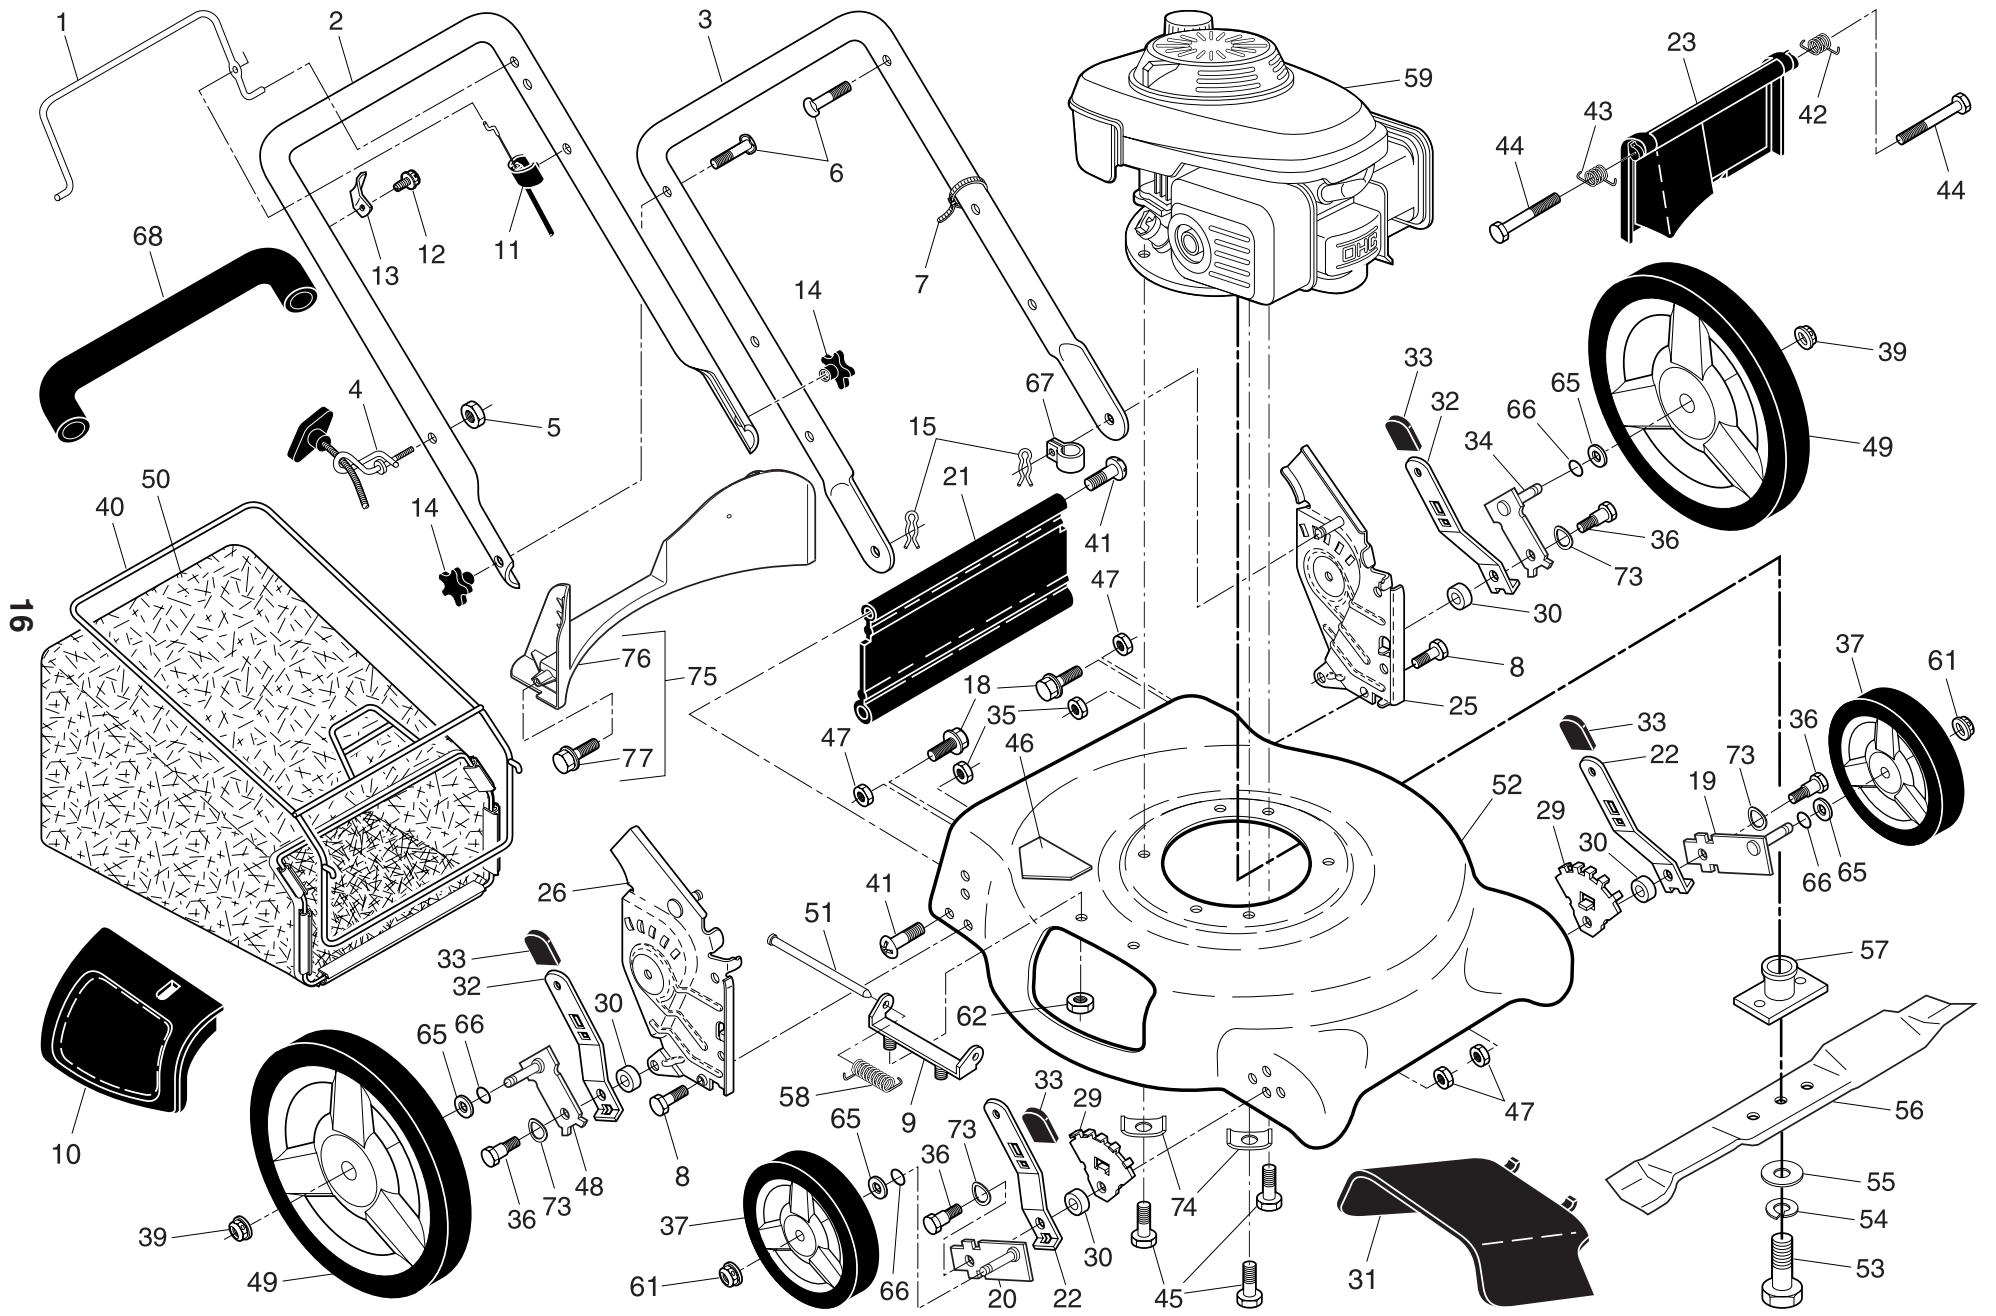

ROTARY LAWN MOWER - - MODEL NUMBER 7021P (9613300700) PRODUCT NUMBER 961 33 00-07

ROTARY LAWN MOWER - - MODEL NUMBER 7021P (96133000700) PRODUCT NUMBER 961 33 00-07

KEY NO.	PART NO.	DESCRIPTION	KEY NO.	PART NO.	DESCRIPTION
1	532 40 29-49	Control Bar	41	532 08 86-52	Hinge Screw
2	532 19 78-08	Upper Handle (Includes Foam Grip)	42	532 40 54-21	Spring, Rear Door, LH
3	532 17 41-10	Lower Handle	43	532 40 54-23	Spring, Rear Door, RH
4	532 19 47-88	Rope Guide	44	532 18 41-93	Bolt, Rear Door
5	532 13 20-04	Locknut, Hex 1/4-20	45	532 15 04-06	Hex Head Thread Rolling Screw 3/8-16 x 1
6	532 19 15-74	Handle Bolt	46	532 40 47-63	Danger Decal
7	532 06 64-26	Wire Tie	47	532 16 67-85	Locknut, Hex 5/16-18
8	874 78 05-12	Hex Bolt 5/16-18 x 3/4	48	532 41 06-01	Axle Arm Assembly, Rear, RH
9	532 15 41-32	Hinge Bracket Assembly	49	532 41 08-15	Wheel & Tire Assembly, Rear 12 x 1-3/4
10	532 18 55-89	Mulcher Door	50	532 19 47-15	Grassbag
11	532 18 32-81	Engine Zone Control Cable	51	532 14 72-86	Hinge Rod
12	532 75 06-34	Hex Washer Head Screw #10-24 x 1/2	52	532 41 38-05	Kit, Lawn Mower Housing Assembly (Includes Key Number 46)
13	532 12 52-03	Up-Stop Bracket	53	532 85 10-84	Hex Head Screw 3/8-24 x 1-3/8 Grade 8
14	532 18 23-98	Handle Knob	54	532 85 02-63	Helical Lockwasher
15	532 05 17-93	Hairpin Cotter	55	532 85 10-74	Hardened Washer
17	817 60 04-06	Screw 1/4-20 x 3/8	56	532 40 67-12	21" Blade
19	532 40 66-89	Axle Arm Assembly, Front, LH	57	532 42 00-97	Blade Adapter
20	532 40 66-90	Axle Arm Assembly, Front, RH	58	532 15 21-24	Spring, Torsion
21	532 41 86-55	Kit, Rear Skirt	59	- - -	Engine, Honda, Model Number GCV-160 (Order parts from engine manufacturer)
22	532 40 64-28	Selector Spring, Front	61	532 40 91-48	Nut, Hex, Flangelock
23	532 41 06-03	Rear Door Assembly	62	873 80 04-00	Nut, Hex, Nylock 1/4-20
25	532 41 39-24	Handle Bracket Assembly, LH	65	532 08 83-48	Washer, Flat
26	532 41 39-25	Handle Bracket Assembly, RH	66	532 19 74-80	O-Ring
29	532 41 05-94	Wheel Adjusting Bracket, Front	67	532 19 79-91	Clip, Cable
30	532 40 16-29	Spacer	68	532 16 42-65	Grip, Foam
31	532 18 55-95	Discharge Deflector	73	532 40 16-30	Washer, Flat
32	532 41 05-95	Selector Spring, Rear	74	532 12 50-78	Washer, Special, Engine, Zinc-Plated
33	532 08 78-77	Selector Knob	75	532 41 36-93	Kit, Rear Baffle (Includes 3 Screws)
34	532 41 06-00	Axle Arm Assembly, Rear, LH	76	532 41 05-89	Baffle, Rear
35	532 75 11-53	Nut, Hex	77	817 41 13-12	Screw, Rear Baffle
36	532 40 16-38	Shoulder Bolt 5/16-18	- -	532 40 47-64	Warning Decal (not shown)
37	532 41 08-31	Wheel & Tire Assembly, Front 8 x 1-3/4			
39	532 40 91-49	Nut, Hex, Flangelock			
40	532 41 19-49	Frame, Grassbag			

NOTE: All component dimensions given in U.S. inches. 1 inch = 25.4 mm

IMPORTANT: Use only Original Equipment Manufacturer (O.E.M.) replacement parts. Failure to do so could be hazardous, damage your lawn mower and void your warranty.