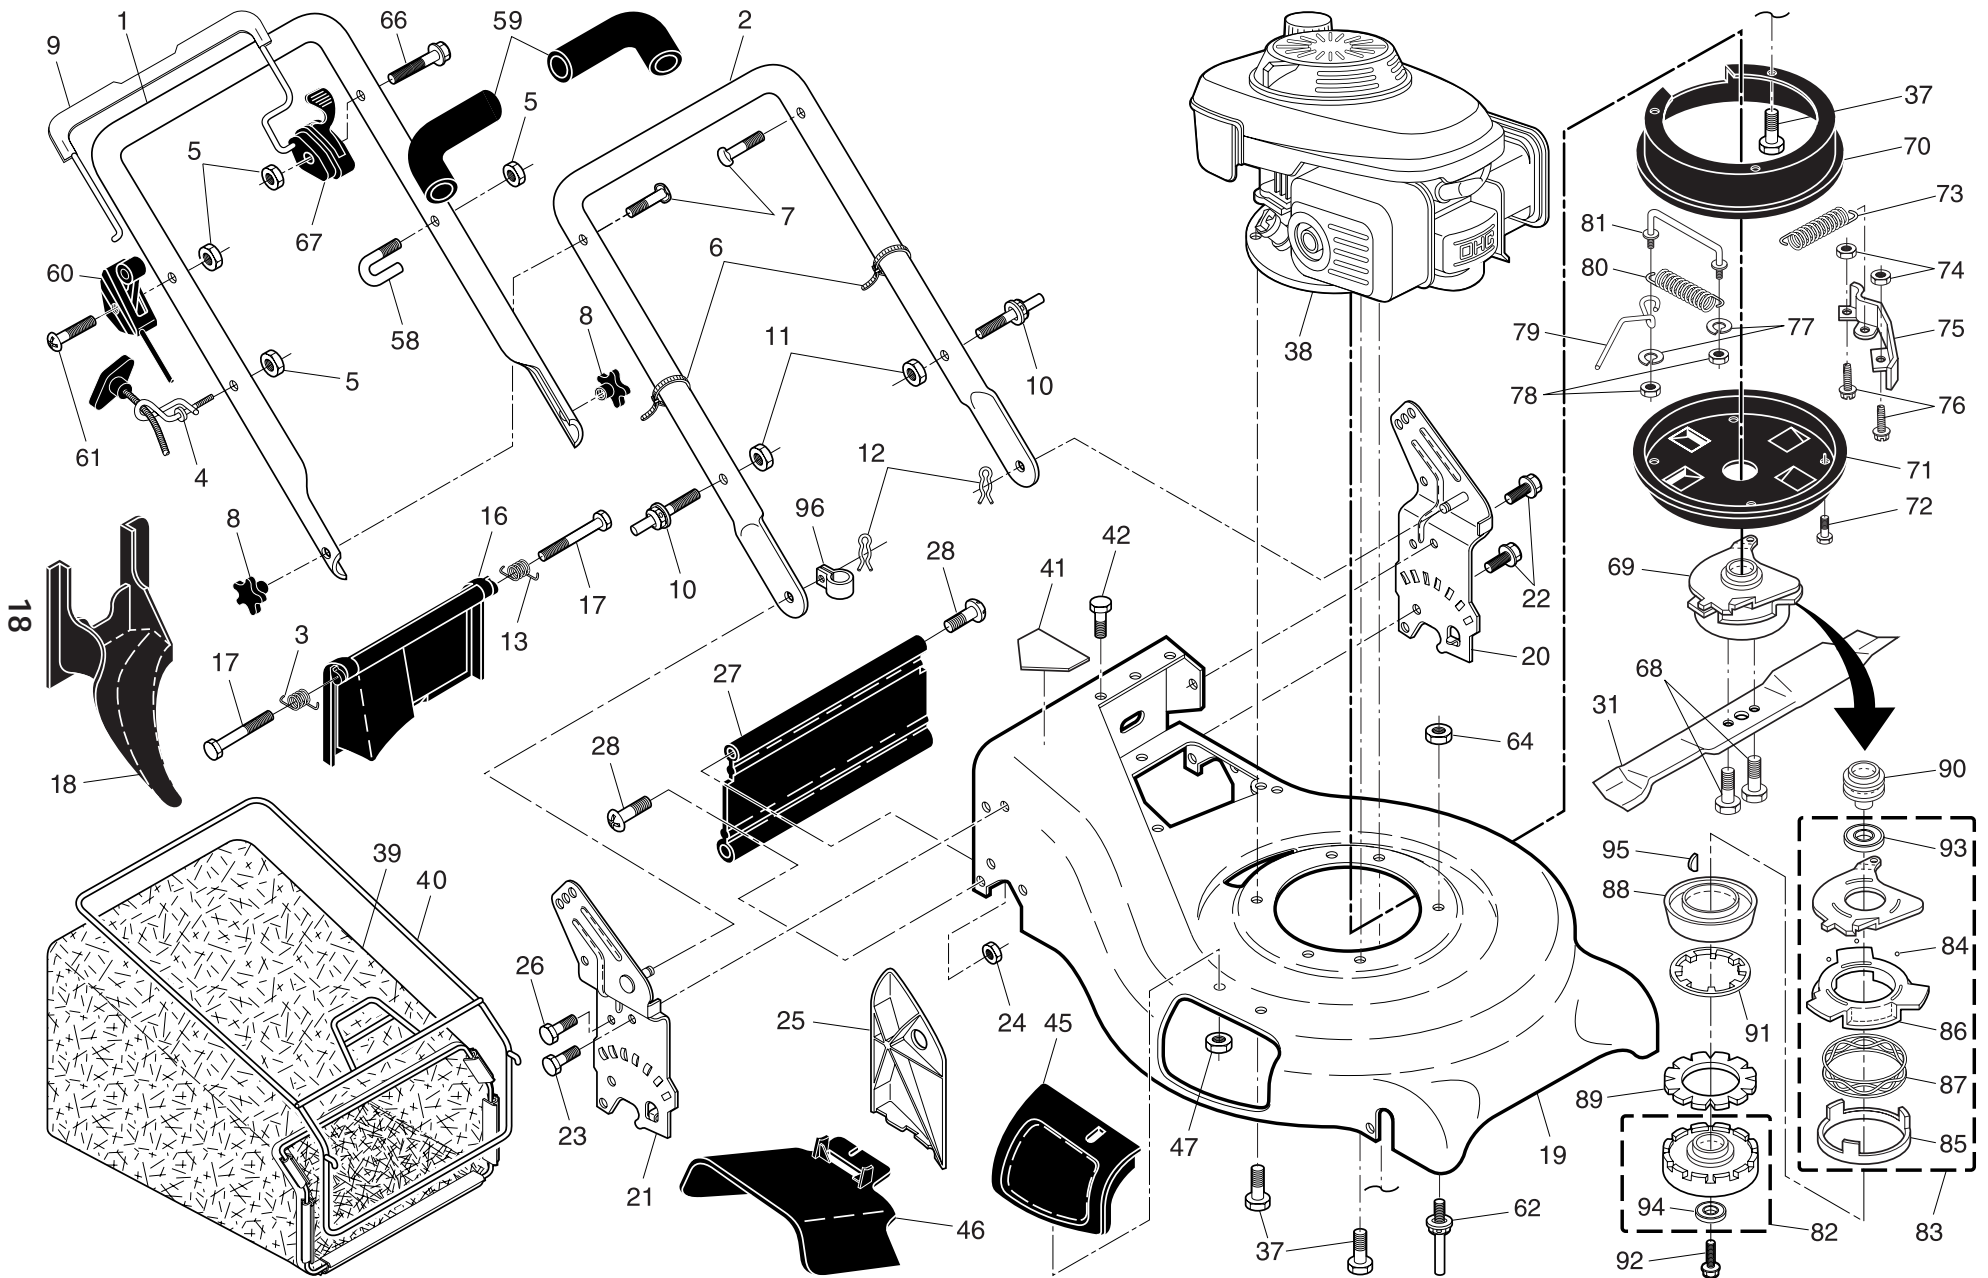

ROTARY LAWN MOWER - - MODEL NUMBER **7021RB** (96143005000) - PRODUCT NUMBER 961 43 00-50

ROTARY LAWN MOWER - - MODEL NUMBER **7021RB** (96143005000) - PRODUCT NUMBER 961 43 00-50

19

KEY NO.	PART NO.	DESCRIPTION	KEY NO.	PART NO.	DESCRIPTION
1	532 18 62-96	Handle, Upper (Includes Foam Grip)	59	532 18 27-48	Grip, Handle, Foam, Smooth (one side)
2	532 19 72-02	Handle, Lower	60	532 19 08-78	Throttle / Engine Control
3	532 40 54-16	Spring, Rear Door, RH	61	532 18 33-65	Screw, Hex Head 1/4-20 x 2-1/8
4	532 19 47-88	Guide, Rope, Side	62	532 18 21-31	Belt Guide, Stud
5	532 13 20-04	Nut, Hex Lockwasher Insert 1/4-20	64	532 19 70-33	Nut, Hex 3/8-16
6	532 06 64-26	Wire, Tie	66	532 18 99-37	Screw, Hex Washer Head 1/4-20 x 1/2
7	532 19 15-74	Bolt, Handle 5/16-18 x 1.75	67	532 19 65-41	Blade Brake / Clutch Control
8	532 18 23-98	Knob, Handle	68	532 18 04-60	Bolt, Hex Head
9	532 18 62-99	Bar, Control, Auto-Walk	69	- - -	Blade Brake / Clutch (Includes Key Numbers 82-95)
10	532 18 88-21	Bolt, Carriage	70	532 19 09-30	Belt Cover, Upper
11	532 75 11-53	Nut, Hex, Centerlock 5/16-18 UNC	71	532 18 01-91	Belt Cover, Lower
12	532 05 17-93	Cotter, Hairpin	72	532 75 00-97	Screw, Tapping, Hex Washer Head #10-24
13	532 40 54-15	Spring, Rear Door, LH	73	532 18 03-93	Spring
16	532 40 88-88	Rear Door Assembly	74	873 90 04-00	Nut, Hex, Centerlock, Zinc Plated 1/4-20
17	532 18 41-93	Bolt, Rear Door	75	532 19 09-29	Bracket
18	532 19 81-70	Plug, Mulcher	76	874 78 04-10	Bolt, Hex Cap Head 1/4-20 x 5/8
19	532 41 08-71	Kit, Housing	77	532 05 39-98	Washer, Flat
20	532 41 82-39	Handle Bracket Assembly, LH	78	873 51 06-00	Nut, Hex 3/8-16
21	532 41 82-51	Handle Bracket Assembly, RH	79	532 18 85-45	Belt Keeper
22	817 00 05-12	Screw, Hex Washer Head	80	532 18 03-94	Spring
23	532 16 31-83	Bolt, Hex Head 5/16-18 x 5/8	81	532 18 01-88	Link, Torque
24	873 80 05-00	Nut, Hex, with Lock Washer Insert 5/16-18	82	532 19 50-49	Holder Assembly, Blade
25	532 16 13-33	Baffle, Side	83	532 19 50-72	Plate Assembly, Ball Control
26	532 16 34-09	Screw 12 x 5/8	84	532 19 50-53	Ball, Steel
27	532 40 84-42	Skirt, Rear	85	532 19 50-73	Plate, Spring Hook
28	532 08 86-52	Screw, Hinge 1/4-20 x 1.25	86	532 19 50-74	Plate, Brake
31	532 18 04-59	Blade, 21"	87	532 19 50-57	Spring, Ball Plate
37	532 15 04-06	Bolt, Engine	88	532 19 50-60	Disk, Drive
38	- - -	Engine, Honda, Model No. GCV160 (For engine service and replacement parts, call Honda at 1-800-426-7701)	89	532 19 50-63	Disk, Driven
39	532 42 56-67	Grassbag	90	532 19 50-64	Pulley, Drive
40	532 41 19-51	Frame, Grassbag	91	532 19 50-65	Spring, Clutch
41	532 40 47-63	Danger Decal	92	532 19 50-67	Bolt, Flange (10 x 24)
42	817 06 04-10	Screw	93	532 19 50-68	Bearing, Radial Ball (6006)
45	532 19 05-10	Mulcher Door Assembly	94	532 19 50-69	Bearing, Radial Ball (6204)
46	532 19 05-12	Deflector, Discharge	95	532 19 50-70	Key, Woodruff (16 x 15)
47	532 08 83-49	Nut, Hex	96	532 19 79-91	Clip, Cable
58	532 18 20-03	Clip	- -	532 40 47-64	Warning Decal (not shown)

NOTE: All component dimensions given in U.S. inches. 1 inch = 25.4 mm

IMPORTANT: Use only Original Equipment Manufacturer (O.E.M.) replacement parts. Failure to do so could be hazardous, damage your unit and void your war-