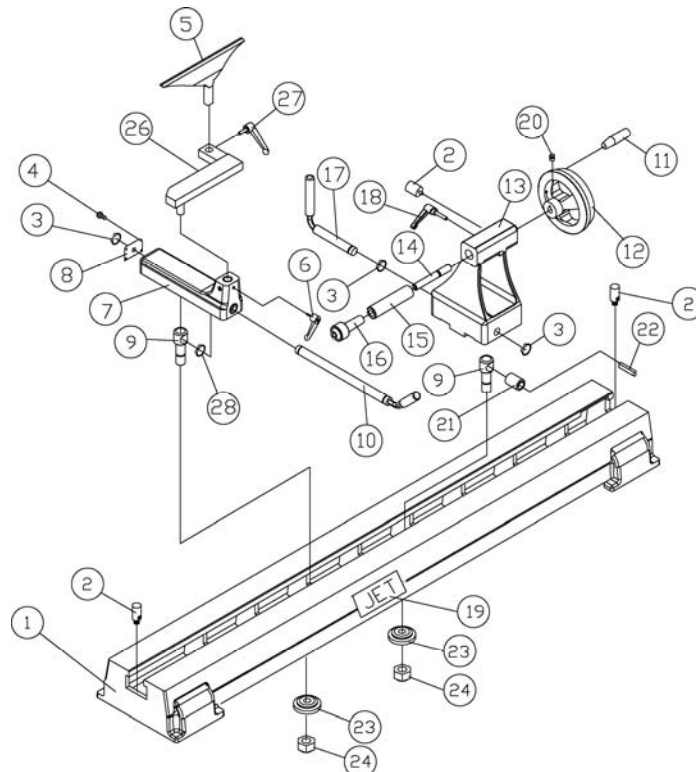

Bed Assembly Parts List

Index No.	Part No.	Description	Size	Qty
1	JWL1442-201	Bed		1
2	JWL1442-202	Stud		3
3	JWL1442-124	C-Ring	S19	3
4	6295703	Hex Socket Cap Screw	10-24 x 5/8"	4
5	JWL1442-205	Tool Rest		1
6	JWL1442-206	Tool Support Handle		1
7	JWL1442-207	Tool Support Base		1
8	JWL1442-208	End Cover		1
9	JWL1442-128	Bolt		2
10	JWL1442-210A	Tool Support Rod		1
11	JWL1442-211	Handle		1
12	JWL1442-212	Handwheel		1
13	JWL1442-213	Tailstock		1
14	JWL1442-214	Lead Screw		1
15	JWL1442-215	Quill		1
16	JWL1442-216	Live Center		1
17	JWL1442-217	Tailstock Rod		1
18	JWL1442-218	Tailstock Quill Handle		1
19	JWL1442-219	JET Label		1
20	TS-0267021	Set Screw	1/4"-20 x 1/4"	2
21	JWL1442-127	Bushing		1
22	JWL1442-126	Key	5 x 5 x 30	1
23	JWL1442-154	Clamp		2
24	TS-0561081	Hex Nut	3/4"-10	2
26	JWL1442-226	Extension Tool Rest		1
27	JWL1442-227	Locking Handle		1
28	JWL1442-228	C-Ring	S25	1
	JWL1442-TCA	Tailstock Complete Assembly (not shown)		1
	JWL1442-TRCA	Tool Rest Complete Assembly (not shown)		1