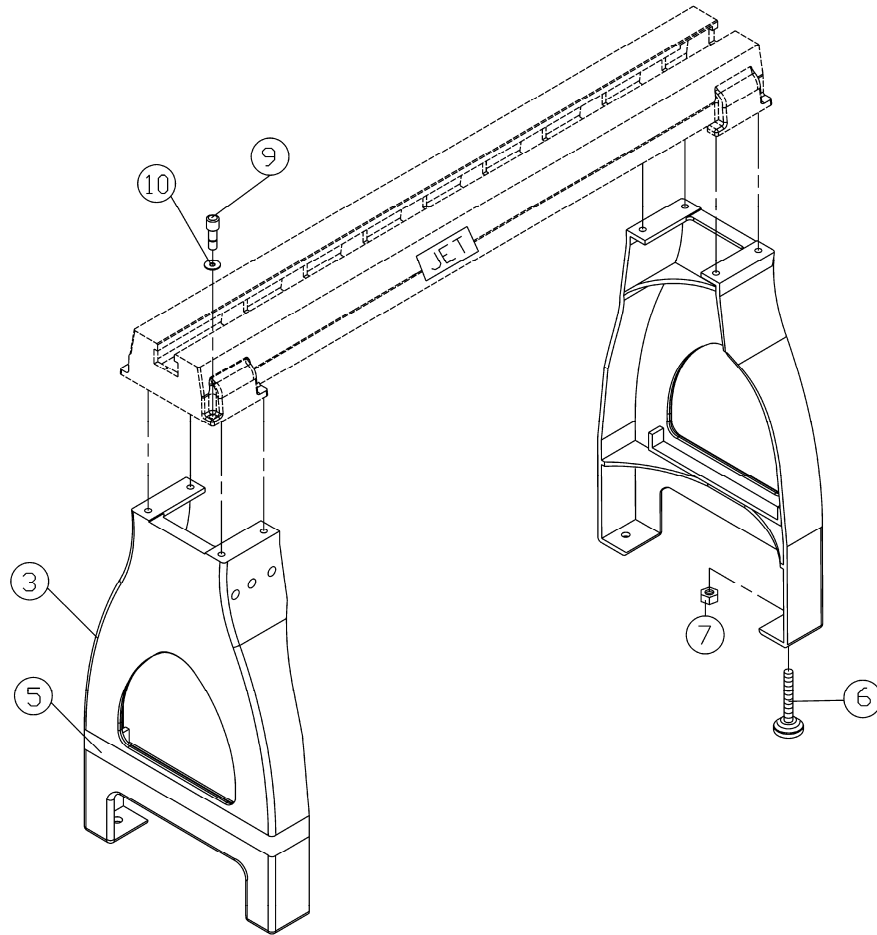

Headstock Assembly – Parts List

Index No.	Part No.	Description	Size	Qty
51	TS-0081031	Hex Head Bolt	5/16"-18 x 3/4"	2
52	TS-0720081	Lock Washer	5/16"	2
53	JWL1442-153	Plate		1
54	JWL1442-154	Clamp		1
55	JWL1442-155	JET Label		1
56	JWL1442-156	Warning Label		1
57	JWL1442-157	Speed Label		1
58	JWL1442-158	Motor Label		1
59	JWL1442-159	Motor Pulley (left)		1
60	JWL1442-160	Motor Pulley (right)		1
61	JWL1442-161	Spindle Pulley (left)		1
62	JWL1442-162	Spindle Pulley (right)		1
63	TS-081C022	Round Head Machine Screw	10-24 x 3/8"	4
64	JWL1442-164	Knock Out Rod		1
65	TS-081C082	Pan Head Screw	10-24 x 1-1/2"	1
66	JWL1442-166	Clip		1
67	TS-056007	Hex Nut	10-24	2
68	JWL1442-168	Spanner Wrench		1
69	JWL1442-169	Index Pin		1
70	JWL1442-170	Star Washer	3/16"	1
71	JWL1442-171	Hex Socket Cap Screw		1
72	JWL1442-172	Spring		1
73	JWL1442-173	Index Knob		1
74	JWL1442-174	Index Shaft		1
75	JWL1442-175	Spring		1
76	JWL1442-176	Index Bushing		1
77	JWL1442-PL	Headstock Pivot Label		1
78	JWL1442-178	Spring Pin	Ø3x25	1
79	JWL1442-179	Fixed Block		1
80	JWL1442-180	Rod		1
81	JWL1442-181	Spring		1
82	JWL1442-182	Spring		1
83	JWL1442-183	Pin		1

Headstock Assembly

Stand Assembly

Index No.	Part No.	Description	Size	Qty
3	JWL1642-203	Stand		2
5	JWL1642-205	JET Stripe		1
6	JWL1642-206	Adjustable Foot	3/8"	4
7	TS-0561031	Hex Nut	3/8"	4
9	TS-0208081	Hex Socket Cap Screw	5/16"-18 x 1-1/2"	8
10	TS-0680032	Flat Washer	5/16"	8