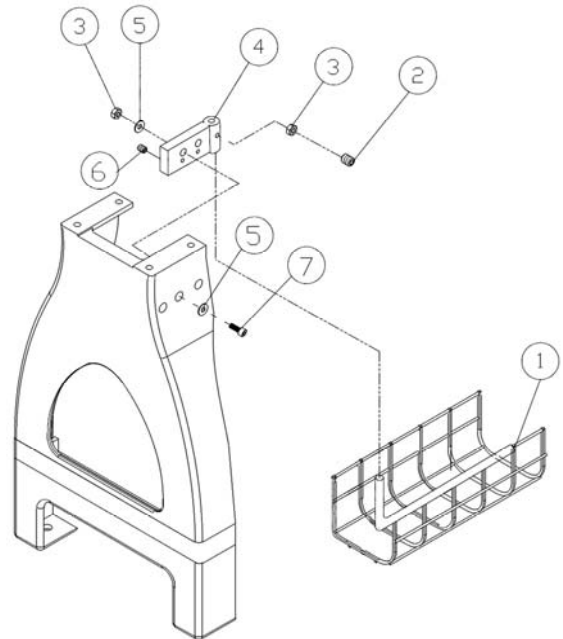

Basket Assembly

Basket Assembly

Index No.	Part No.	Description	Size	Qty
1	JWL1642-228	Basket		1
2	TS-0270061	Set Screw	5/16"-18x5/8"	1
3	TS-0570021	Hex Nut	5/16"	3
4	JWL1642-226	Bracket		1
5	TS-0680032	Flat Washer	5/16"	4
6	TS-0267021	Set Screw	1/4"-20x1/4"	2
7	TS-0208081	Hex Socket Cap Screw	5/16"-18x1-1/2"	2