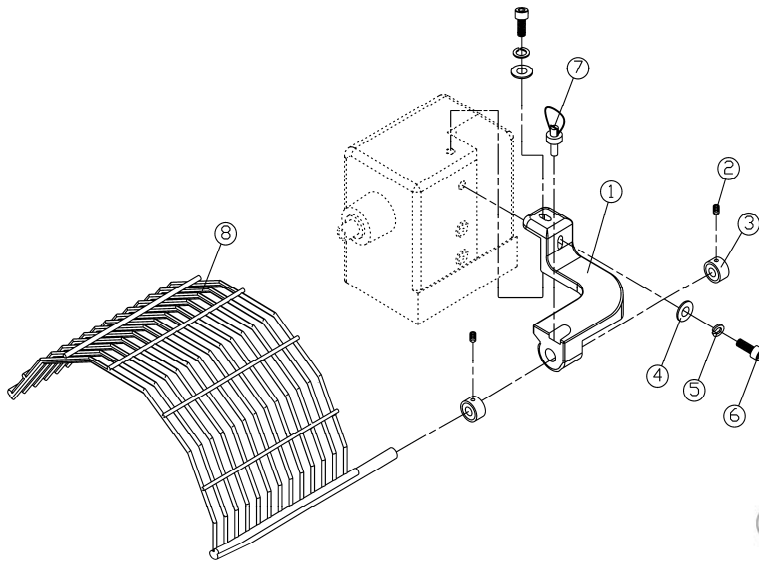

Headstock Assembly – Parts List

Index No.	Part No.	Description	Size	Qty
51	TS-0081031	Hex Head Bolt	5/16"-18 x 3/4"	2
52	TS-0720081	Lock Washer	5/16"	2
53	JWL1442-153	Plate		1
54	JWL1442-154	Clamp		1
55	JWL1442-155	JET Label		1
56	JWL1442-156	Warning Label		1
57	JWL1442-157	Speed Label		1
58	JWL1442-158	Motor Label		1
59	JWL1442-159	Motor Pulley (left)		1
60	JWL1442-160	Motor Pulley (right)		1
61	JWL1442-161	Spindle Pulley (left)		1
62	JWL1442-162	Spindle Pulley (right)		1
63	TS-081C022	Round Head Machine Screw	10-24 x 3/8"	4
64	JWL1442-164	Knock Out Rod		1
65	TS-081C082	Pan Head Screw	10-24 x 1-1/2"	1
66	JWL1442-166	Clip		1
67	TS-056007	Hex Nut	10-24	2
68	JWL1442-168	Spanner Wrench		1
69	JWL1442-169	Index Pin		1
70	JWL1442-170	Star Washer	3/16"	1
71	JWL1442-171	Hex Socket Cap Screw		1
72	JWL1442-172	Spring		1
73	JWL1442-173	Index Knob		1
74	JWL1442-174	Index Shaft		1
75	JWL1442-175	Spring		1
76	JWL1442-176	Index Bushing		1
77	JWL1442-PL	Headstock Pivot Label		1
78	JWL1442-178	Spring Pin	Ø3x25	1
79	JWL1442-179	Fixed Block		1
80	JWL1442-180	Rod		1
81	JWL1442-181	Spring		1
82	JWL1442-182	Spring		1
83	JWL1442-183	Pin		1

Headstock Assembly

Stand Assembly

Index No.	Part No.	Description	Size	Qty
3	JWL1642-203	Stand		2
5	JWL1642-205	JET Stripe		1
6	JWL1642-206	Adjustable Foot	3/8"	4
7	TS-0561031	Hex Nut	3/8"	4
9	TS-0208081	Hex Socket Cap Screw	5/16"-18 x 1-1/2"	8
10	TS-0680032	Flat Washer	5/16"	8

Safety Guard Assembly

Index No.	Part No.	Description	Size	Qty
1	JWL1442-301	Guard Bracket		1
2	TS-0270011	Set Screw	5/16"-18x1/4"	2
3	JWL1642-187	Collar		2
4	TS-0680041	Flat Washer	3/8"	2
5	TS-0720091	Lock Washer	3/8"	2
6	TS-0209071	Socket Head Cap Screw	3/8"-16x1-1/2"	2
7	JWL1642-168	Plunger		1
8	JWL1642-179	Guard		1