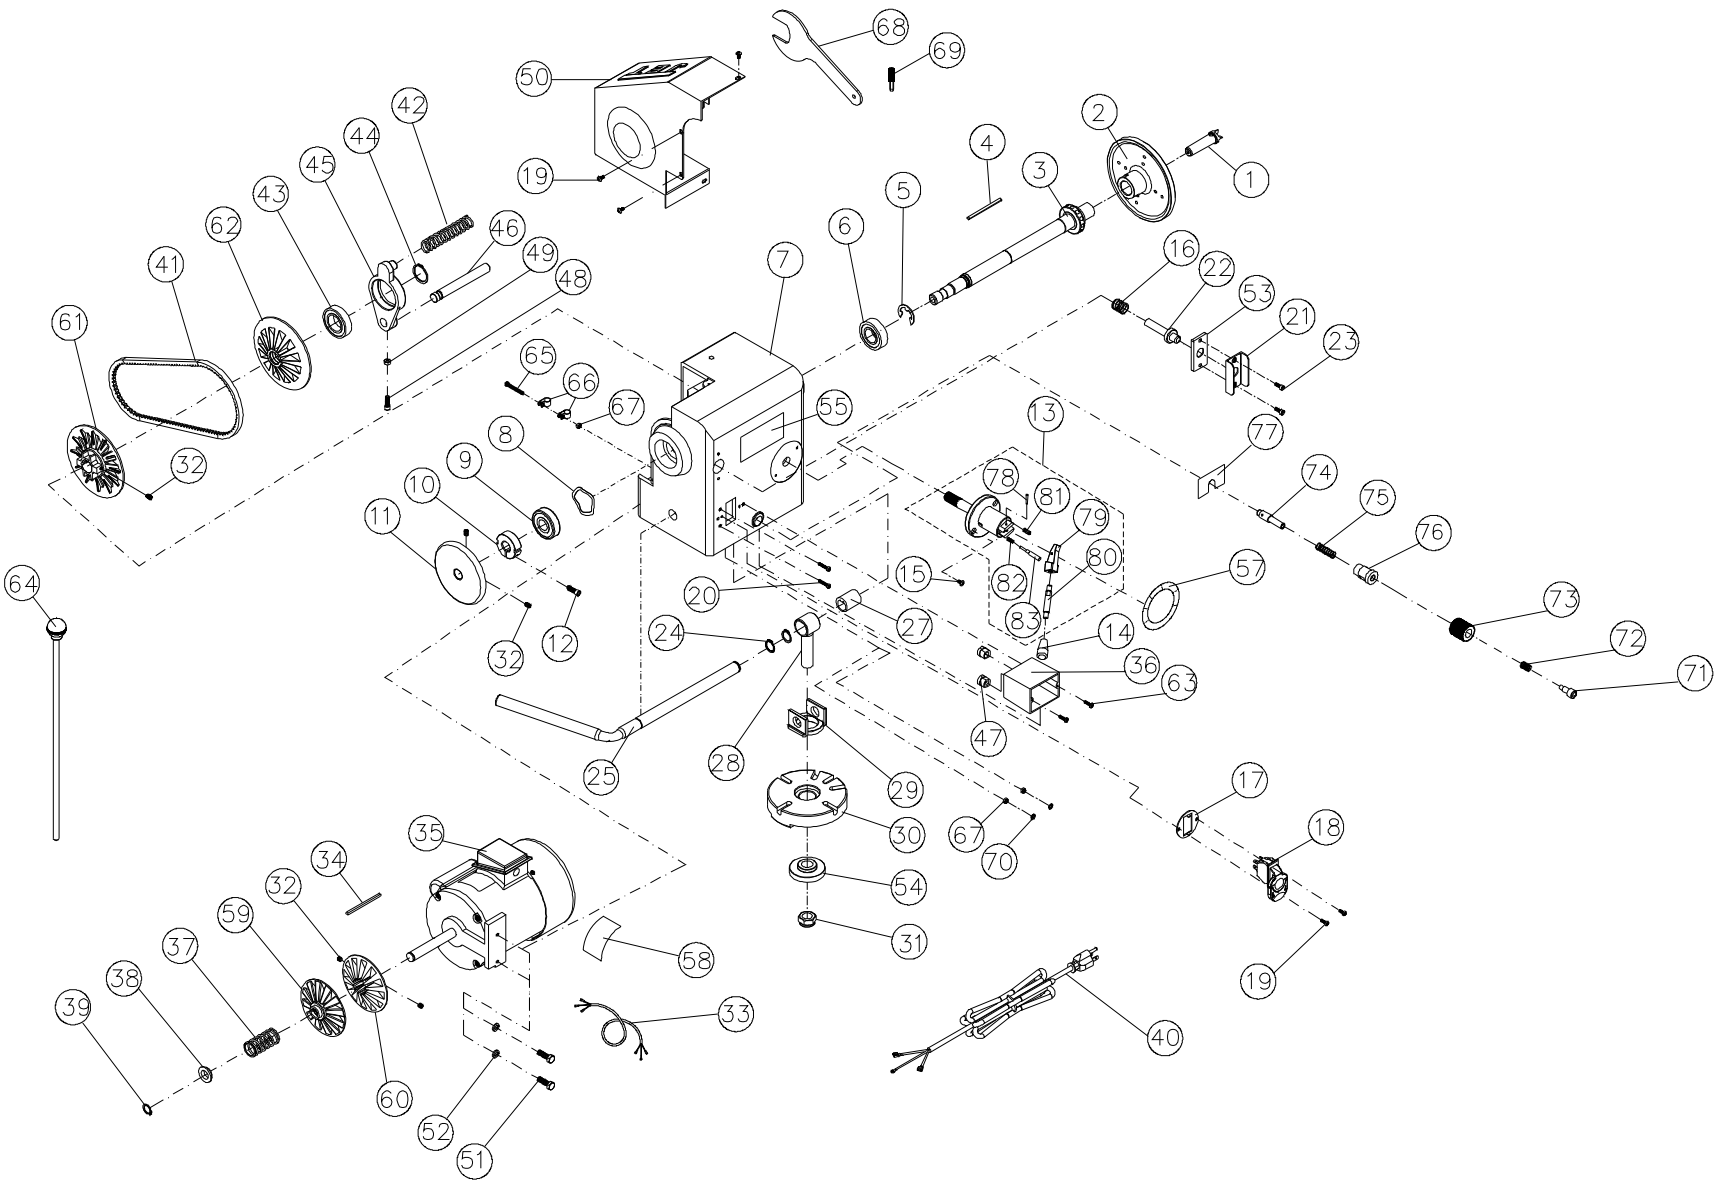

Headstock Assembly

Stand Assembly

Index No.	Part No.	Description	Size	Qty
3	JWL1642-203	Stand		2
5	JWL1642-205	JET Stripe		1
6	JWL1642-206	Adjustable Foot	3/8"	4
7	TS-0561031	Hex Nut	3/8"	4
9	TS-0208081	Hex Socket Cap Screw	5/16"-18 x 1-1/2"	8
10	TS-0680032	Flat Washer	5/16"	8