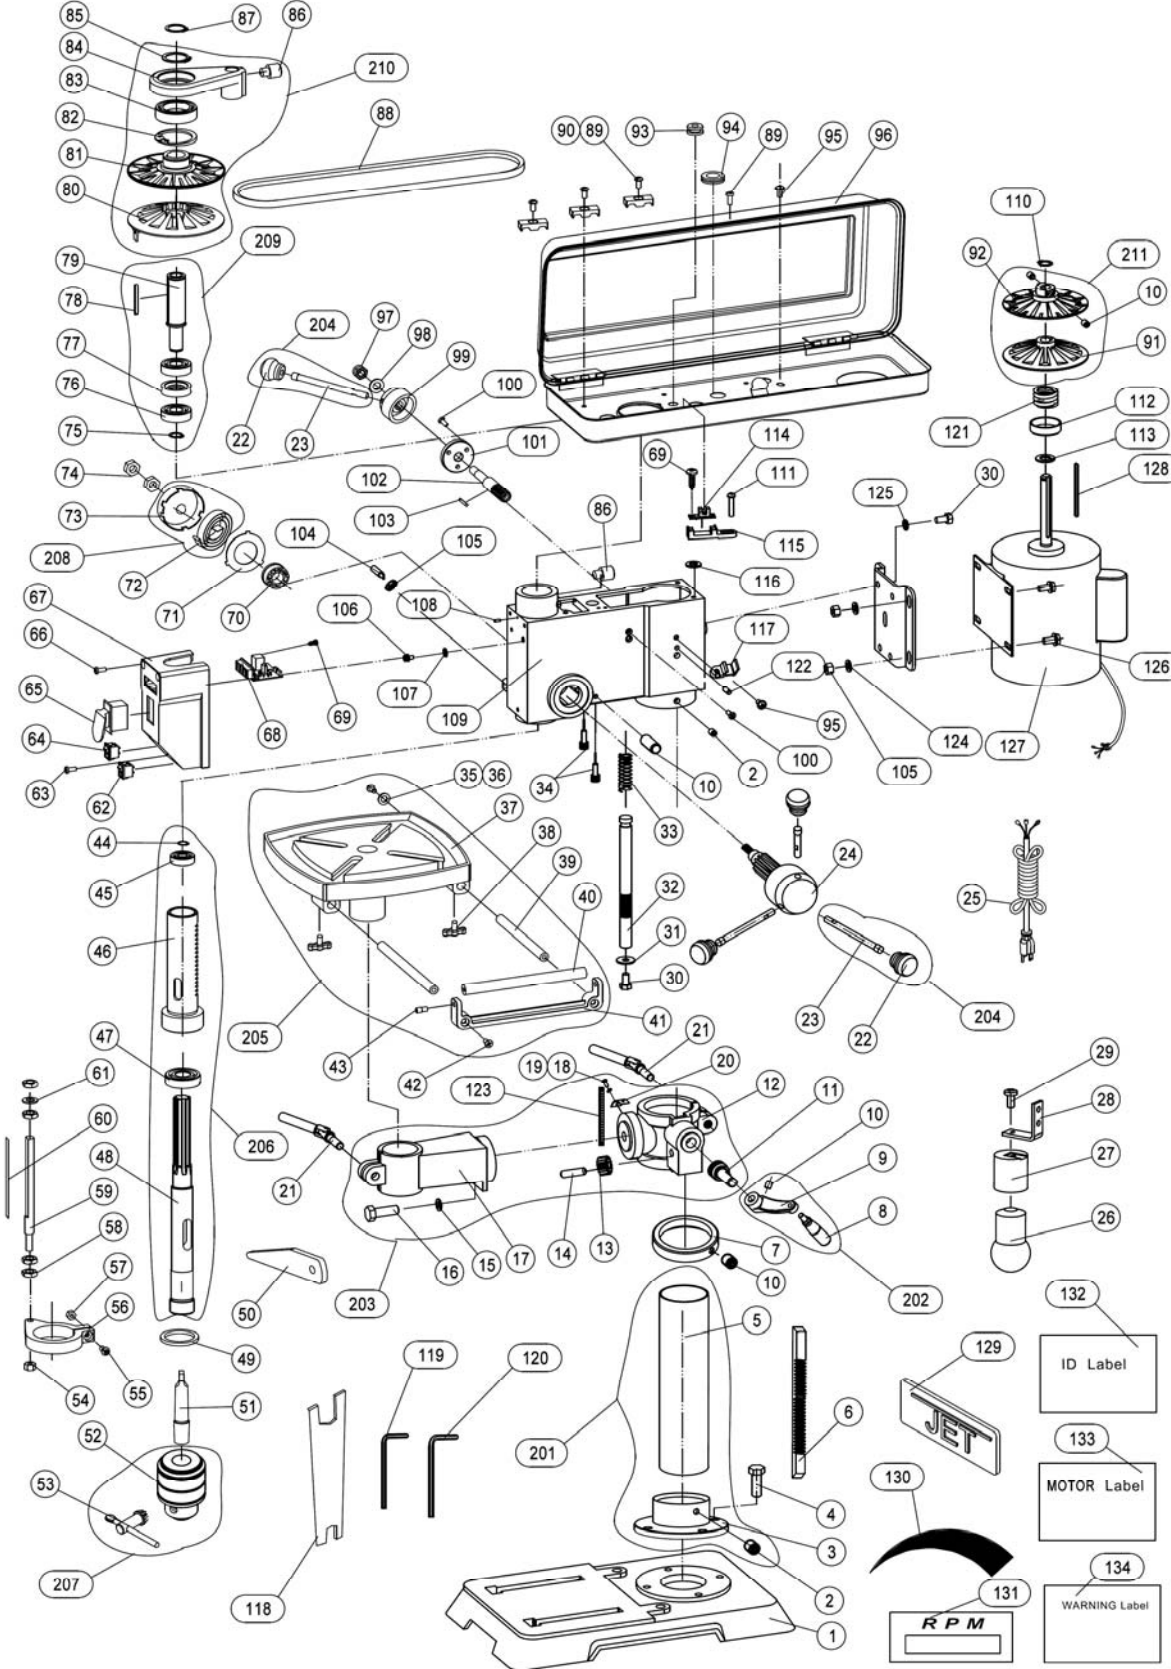

13.0 Replacement parts

13.1.1 JWDP-12 Drill Press – Exploded View

13.1.2 JWDP-12 Drill Press – Parts List

To order parts or reach our service department, call 1-800-274-6848 Monday through Friday, 8:00 a.m. to 5:00 p.m. CST. Having the Model Number and Serial Number of your machine available when you call will allow us to serve you quickly and accurately.

Index No	Part No	Description	Size	Qty
1	JWDP12-001	Base		1
201	JWDP12-201	Column Assembly (#2 thru 5)		1
2	TS-1524011	Socket Set Screw	M8x8	3
3	JWDP12-003	Column Support		1
4	TS-1491031	Hex Cap Screw	M10x25	4
5	JDP12-27	Column		1
6	JDP12-26	Rack		1
7	JWDP12-007	Rack Collar		1
202	JWDP12-202	Crank Arm Handle Assembly (#8 thru 10)		1
8	JWDP12-008	Crank Arm Handle Grip		1
9	JWDP12-009	Crank Arm Shaft		1
10	TS-1523031	Socket Set Screw	M6x10	6
203	JWDP12-203	Table Support Assembly (#11 thru 20, and 123)		1
11	JWDP12-011	Worm Shaft		1
12	JDP12-19	Table Support		1
13	JWDP12-013	Helical Gear		1
14	JWDP12-014	Gear Pin		1
15	TS-2361121	Spring Washer	12mm	1
16	TS-1492031	Hex Cap Screw	M12x35	1
17	JDP12-9	Table Arm		1
18	TS-2284082	Phillips Screw	M4x8	2
19	TS-2361041	Spring Washer	4mm	2
20	JWDP12-020	Tilt Scale		1
21	JWDP12-021	Lock Handle		2
204	JWDP12-204	Handle Assembly (#22 and 23)		4
22	JWDP12-022	Handle		4
23	JWDP12-023	Knob		4
24	JWDP12-024	Pinion Shaft		1
25	JWDP12-025	Power Cord		4
26	JDP12-48	LED Bulb	115V/1.3W	1
27	JWDP12-027	Lamp Socket		1
28	JWDP12-028	Lamp Socket Bracket		1
29	TS-2283102	Phillips Screw	M3x10mm	1
30	TS-1490011	Hex Cap Screw	M8x12	4
31	TS-1550061	Flat Washer	8mm	1
32	JWDP12-032	Rack shaft		1
33	JWDP12-033	Spring		1
34	JWDP12-034	Laser		2
205	JWDP12-205	Table Assembly (#35 thru 43)		1
35	TS-1534042	Phillips Screw	M6x12	1
36	TS-1550061	Flat Washer	8mm	1
37	JWDP12-037	Table		1
38	JWDP12-038	Locking Knob		2
39	JWDP12-039	Guide Bar		2
40	JWDP12-040	Roller		1
41	JWDP12-041	Roller Support		1
42	TS-1514011	Socket Head Flat Screw	M6x12	2
43	JWDP12-043	Roller Screw		2
206	JWDP12-206	Spindle Assembly (#44 thru 48)		1
44	JWDP12-044	Circlip for shaft	C-11	1
45	BB-6201V	Bearing	6201RZ	1
46	JWDP12-046	Quill		1
47	BB-6204RZ	Bearing	6204RZ	2
48	JWDP12-048	Spindle		1
49	JWDP12-049	Rubber Washer		1