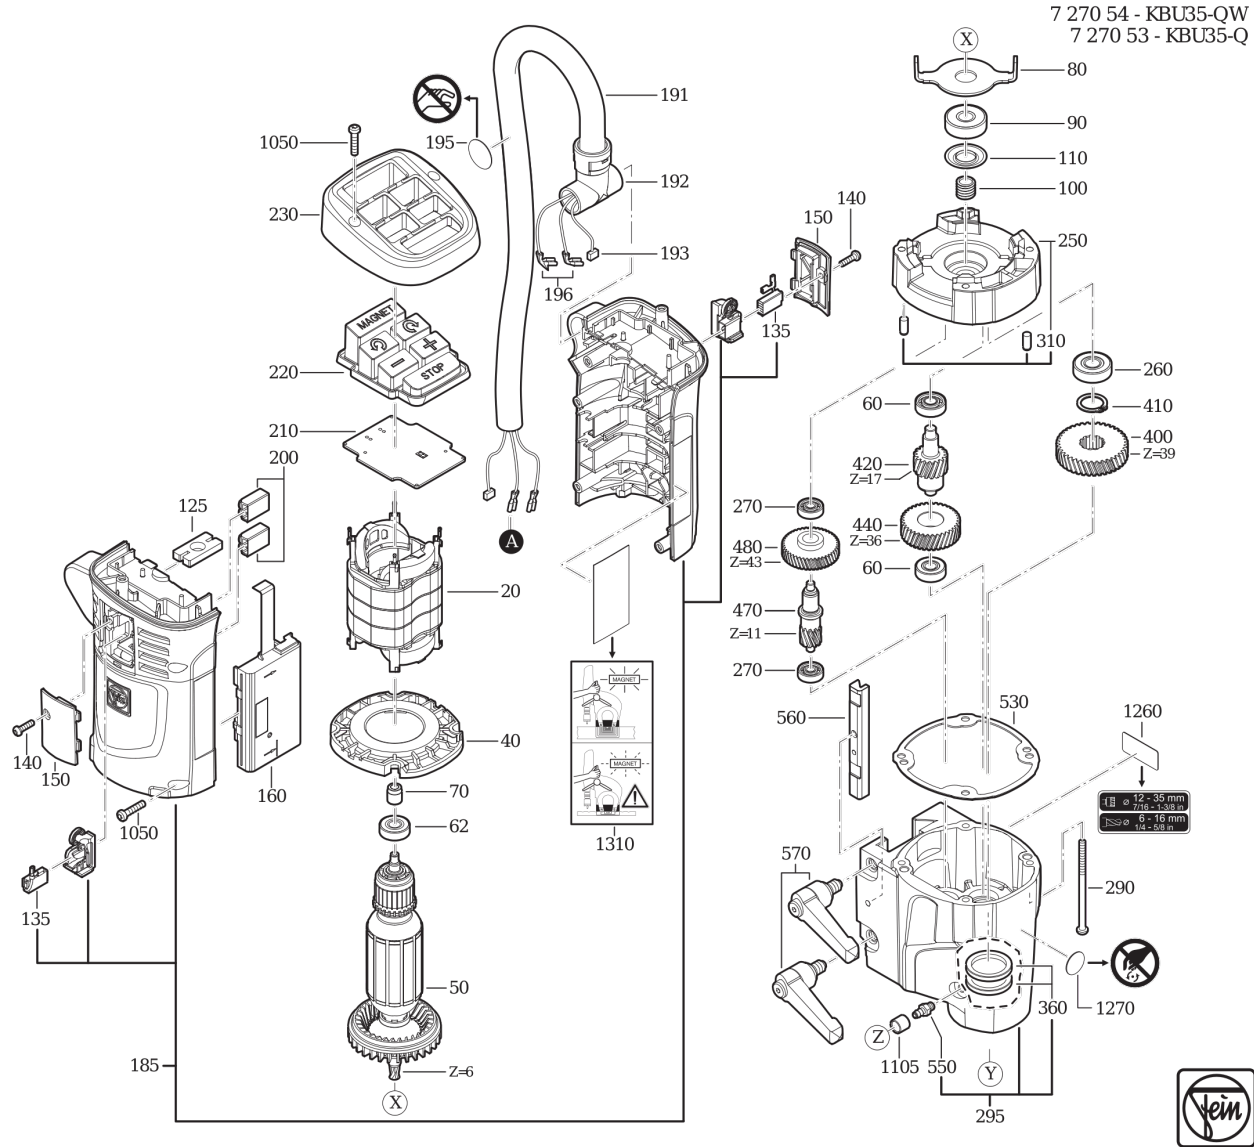

Type:
Part no.:

KBU 35 QW (60Hz, 120V)
72705439110