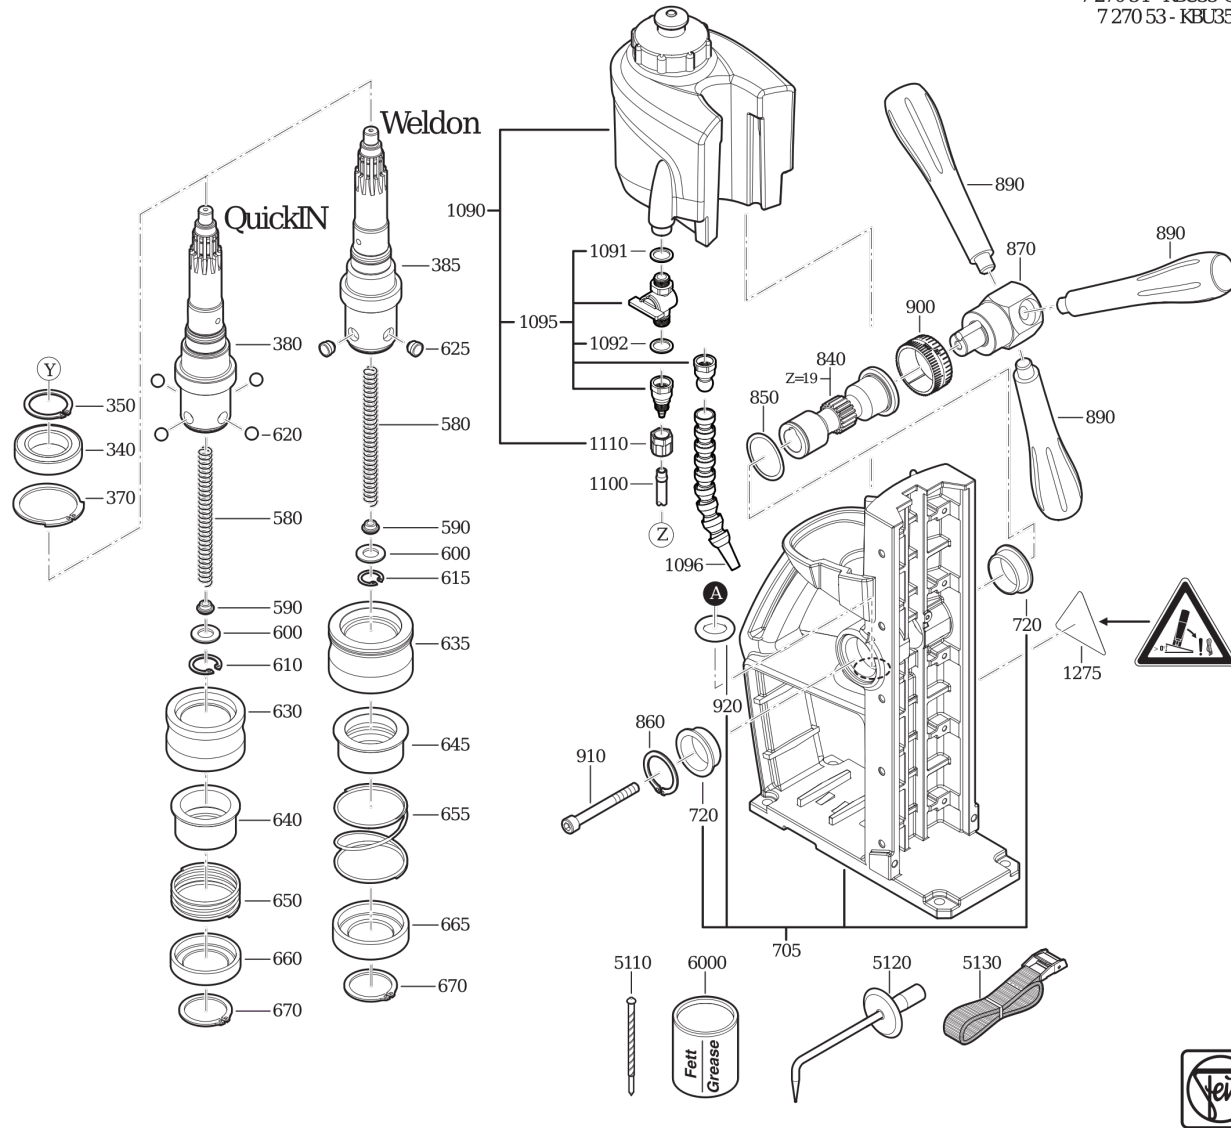

Type:
Part no.:

KBU 35 QW (60Hz, 120V)
72705439110

7 270 54 - KBU35-QW
7 270 53 - KBU35-Q