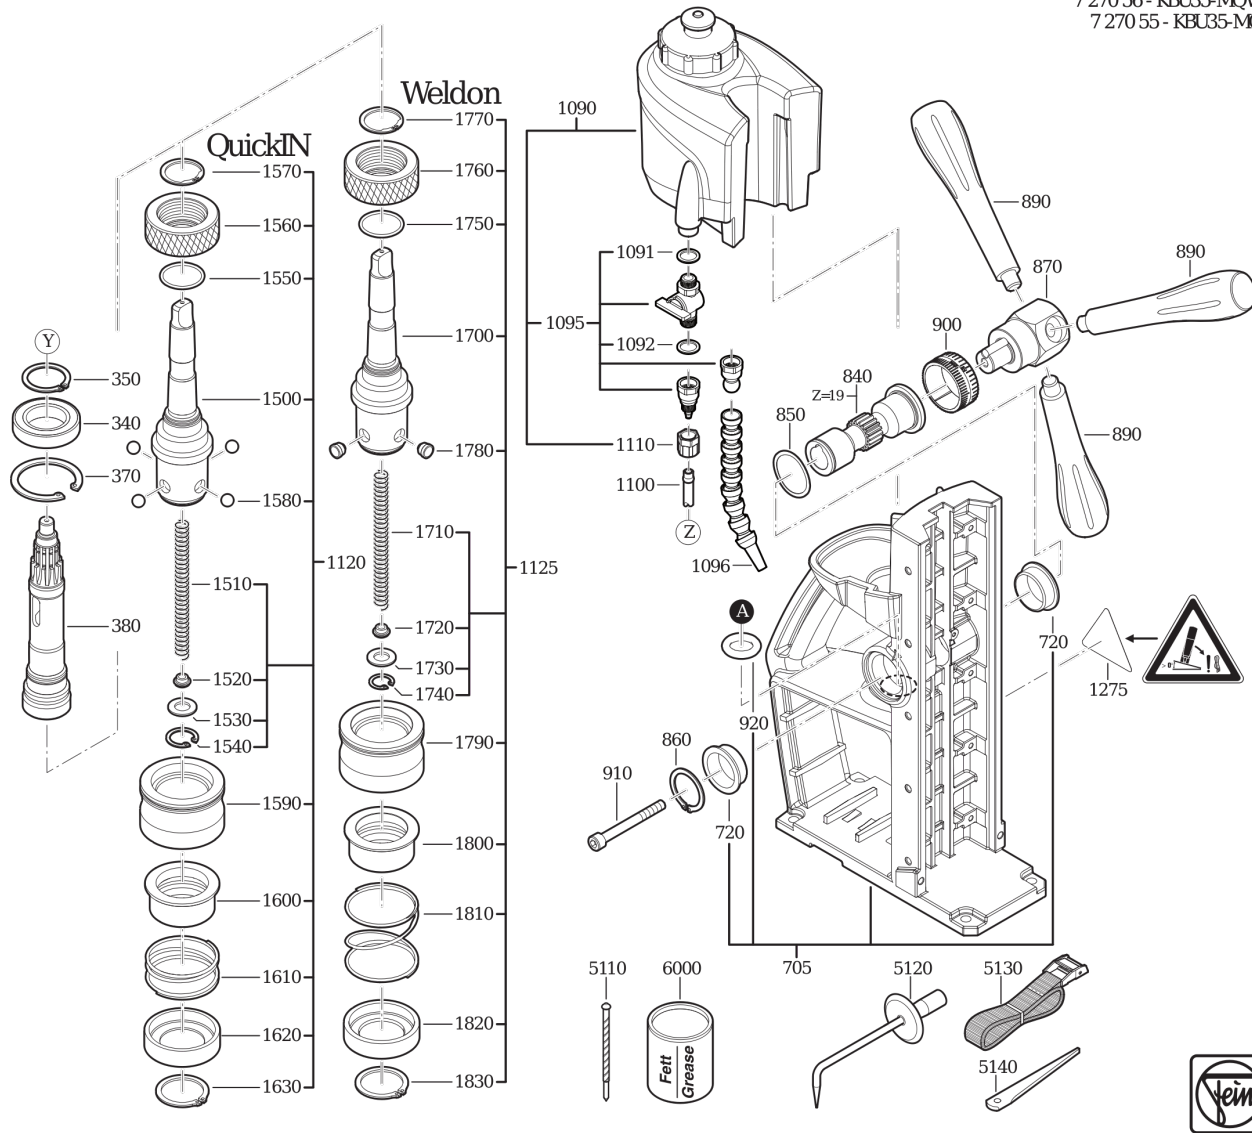

Type:
Part no.:

KBU 35 MQW (60Hz, 120V)
72705639110

7 270 56 - KBU35-MQW
7 270 55 - KBU35-MQ