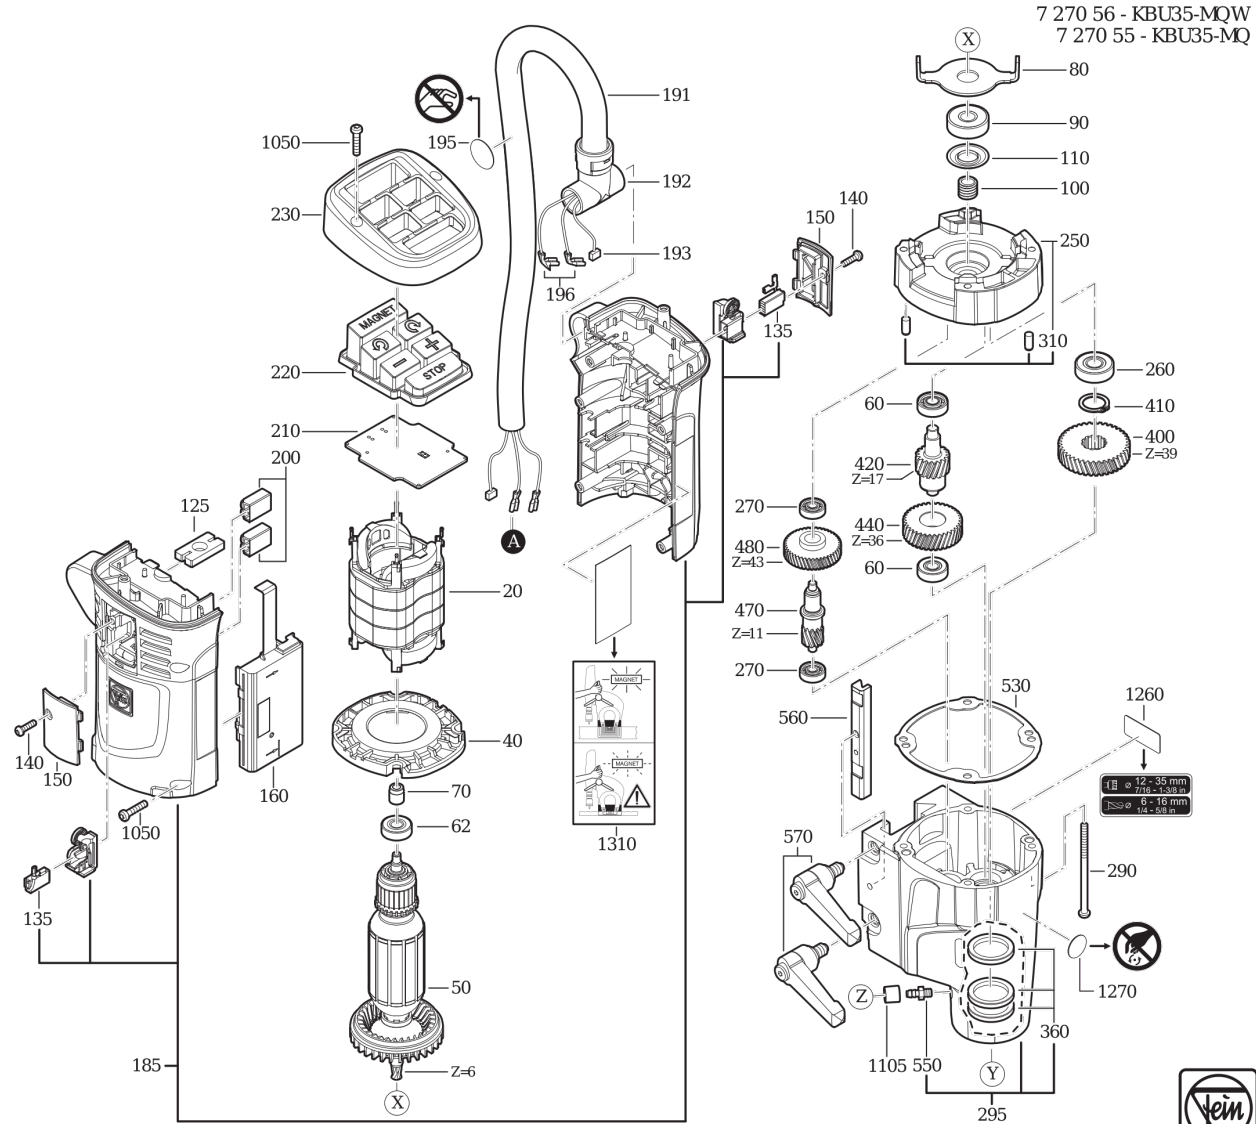

Type:
Part no.:

KBU 35 MQW (60Hz, 120V)
72705639110