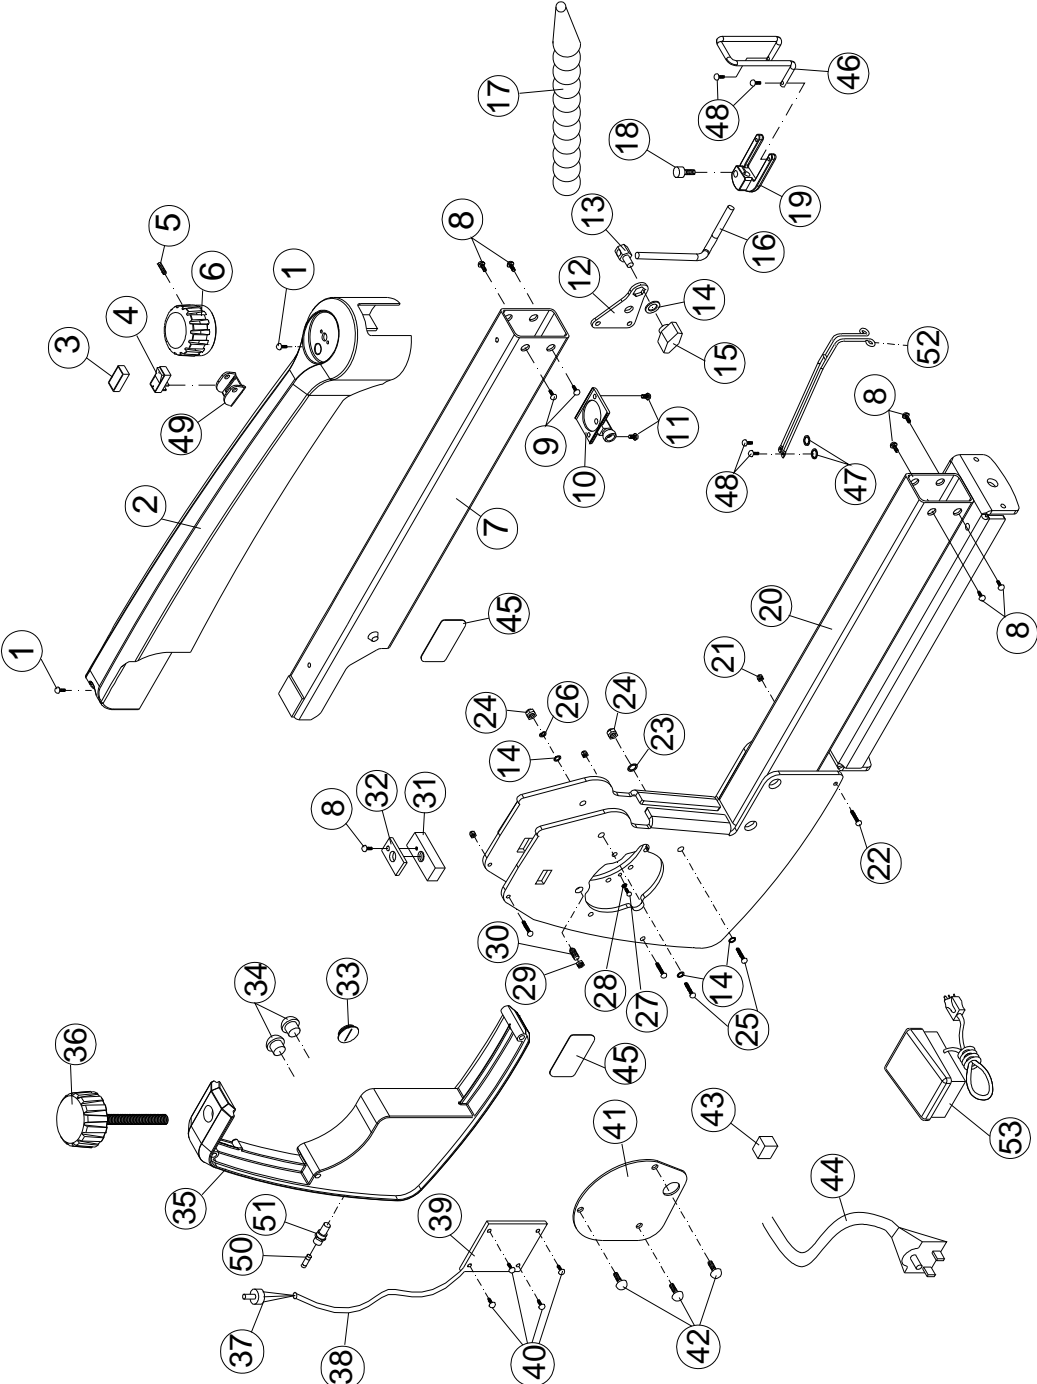

Part No. M-727200B
Edition 4 01/2018
ECR 171108102444
Copyright © 2018 JET

15.1.1 JWSS-22B Upper & Lower Arm Assembly – Exploded View

15.1.2 JWSS-22B Upper & Lower Arm Assembly – Parts List

Index No	Part No	Description	Size	Qty
1	F009668	Button Head Socket Screw	#10-32x1/4	2
2	JWSS22B-202	Top Cover		1
3	JWSS22B-203	Switch Rubber Cover		1
4	JWSS22B-204	Switch		1
5	TS-1521031	Socket Set Screw	M4x8	1
6	JWSS22B-206	VR Knob with Speed Label		1
7	JWSS22B-207	Upper Arm		1
8	F009916	Button Head Socket Screw	#10-32x5/16	7
9	F009670	Button Head Socket Screw	#10-32x3/8	2
10	JWSS22B-210	Dust Blower		1
11	TS-081B022	Pan Head Screw	#8-32x3/8	2
12	JWSS22B-212	Hold Down Mount Plate		1
13	JWSS22B-213	Hold Down Clamp Screw		1
14	TS-0680021	Flat Washer	1/4"	4
15	JWSS22B-215	Hold Down Clamp Knob		1
16	JWSS22B-216	Hold Down Bar		1
17	JWSS22B-217	Air Nozzle		1
18	TS-0206022	Socket Head Cap Screw	#10-32x1/2	1
19	JWSS22B-219	Hold Down Fork		1
20	JWSS22B-220	Main Body		1
21	5508073	Hex Nylon Lock Nut	#10-32	3
22	F009917	Button Head Socket Screw	#10-32x2-1/4	3
23	TS-0680021	Flat Washer	1/4	1
24	TS-0640071	Hex Nylon Lock Nut	1/4-20	2
25	F009918	Button Head Socket Screw	1/4-20x2-1/2	2
26	TS-130205	Lock Washer	1/4	1
27	TS-081B012	Phillips Pan Head Machine Screw	#8-32x1/4	2
28	TS-0720041	External Tooth Lock Washer	#8	2
29	TS-0561031	Hex Nut	3/8-16	1
30	JWSS22B-230	Ball Set Screw	3/8-16x5/8	1
31	JWSS22B-231	Housing Cross Block		1
32	JWSS22B-232	Cross Block Retainer		1
33	JWSS22B-233	Cap		1
34	JWSS22B-234	Strain Relief		2
35	JWSS22B-235	Control Box		1
36	JWSS22B-236	Arm Adjustment Knob		1
	JWSS22B-237A	PC Board with VR (#37,38,39)		1
37		Variable Resistor		1
38		Control Cable		1
39	JWSS22B-239	PC Board		1
40	JWSS22B-240	Machine Screw	M4x8	4
41	JWSS22B-241	Cover Plate		1
42	TS-0254021	Button Head Socket Screw	1/4-20x1/2	3
43	JWSS22B-243	Sponge Block		1
44	JWSS22B-244	Power Cord	3x18AWG	1
45	JET-92	JET Logo	92x38mm	2
46	JWSS22B-246	Upper Blade Guard		1
47	TS-2361041	Lock Washer	M4	2
48	TS-081B012	Phillips Pan Head Machine Screw	#8-32x1/4	2
49	JWSS22B-249	Switch Protector		1
50	JWSS22B-250	Fuse	3.15A	1
51	JWSS22B-251	Fuse Holder		1
52	JWSS22B-252	Lower Blade Guard		1
53	JWSS22B-253	Foot Switch Assembly		1
54	LM000187	Warning Label (not shown)	30x102mm	1
55	LM000188	Warning Label (not shown)	49x100mm	1
56	LM000189	ID Label, JWSS-22B (not shown)		1