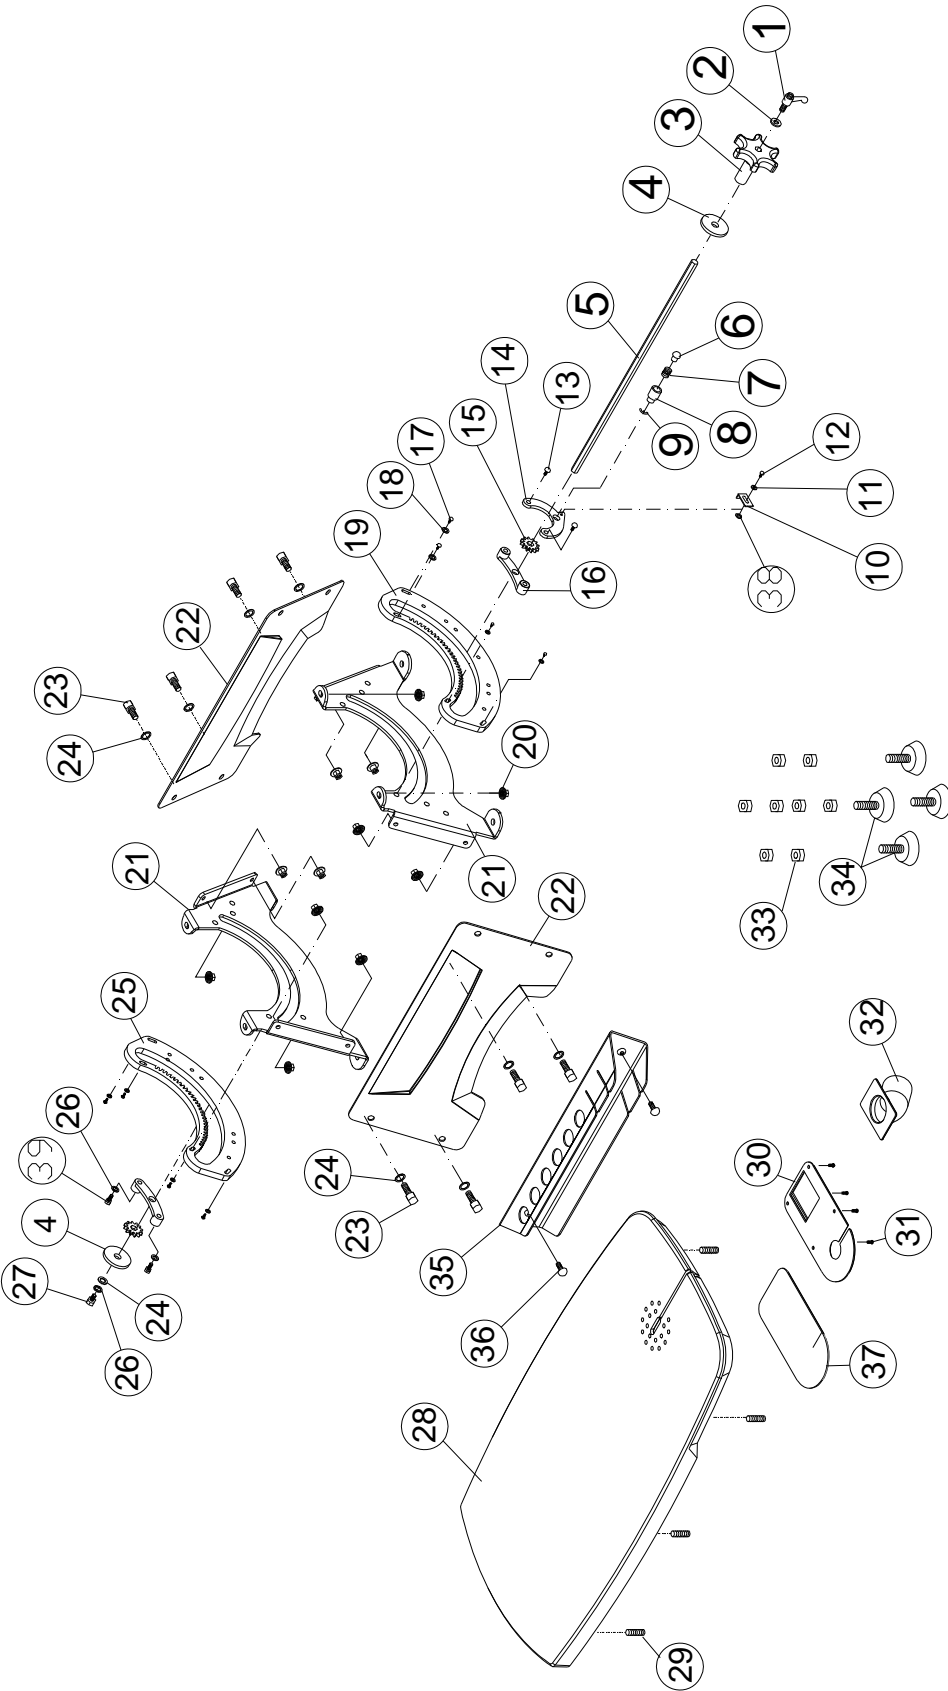

15.2.1 JWSS-22B Table & Cabinet Assembly – Exploded View

15.2.2 JWSS-22B Table & Cabinet Assembly – Parts List

Index No	Part No	Description	Size	Qty
1	JWSS22B-301	Blade Tilt Locking Lever		1
2	TS-0680021	Flat Washer	1/4	1
3	JWSS22B-303	Tilt Adjust Knob		1
4	JWSS22B-304	Blade Tilt Washer		2
5	JWSS22B-305	Tilt Lock Draw Rod		1
6	JWSS22B-306	Detent Plunger		1
7	JWSS22B-307	Spring		1
8	JWSS22B-308	Tilt Detent Barrel		1
9	JWSS22B-309	E-Ring	ETW-3	1
10	JWSS22B-310	Pointer		1
11	TS-1550021	Flat Washer	M4	1
12	TS-2284061	Phillips Pan Head Machine Screw	M4x6	1
13	TS-0254061	Button Head Socket Screw	1/4-20x1	2
14	JWSS22B-314	Angle Indicator Bracket		1
15	JWSS22B-315	Blade Tilt Drive Gear		2
16	JWSS22B-316	Angle Follower		2
17	F009916	Button Head Socket Screw	#10-32x5/16	8
18	TS-069204	Flat Washer	#10x12x1	8
19	JWSS22B-319	Front Trunnion Plate		1
20	JWSS22B-320	Hex Flange Nut	1/4-20UNC	12
21	JWSS22B-321	Trunnion		2
22	JWSS22B-322	Side Panel		2
23	TS-0254041	Button Head Socket Screw	1/4-20x3/4	8
24	TS-0680021	Flat Washer	1/4	9
25	JWSS22B-325	Rear Trunnion Plate		1
26	TS-0720071	Lock Washer	1/4	3
27	TS-0050011	Hex Cap Screw	1/4-20x1/2	1
28	JWSS22B-328	Table		1
29	TS-0273062	Socket Set Screw	1/4-20x1	4
30	JWSS22B-330	Dust Collect Plate		1
31	JWL1015-124	Button Head Socket Screw	#10-24x1/4	4
32	JWSS22B-332	Dust Port	1-1/2 OD	1
33	TS-0561082	Hex Nut	3/8-16	8
34	JWSS22B-334	Leveling Foot	3/8-16x1-1/4	4
35	JWSS22B-335	Blade Rack		1
36	TS-2286121	Pan Head Screw	M6x12	2
37	JWSS22B-337	Sponge		1
38	F002095	External Tooth Lock Washer	M4	1
39	TS-0050031	Hex Cap Screw	1/4-20x3/4	2