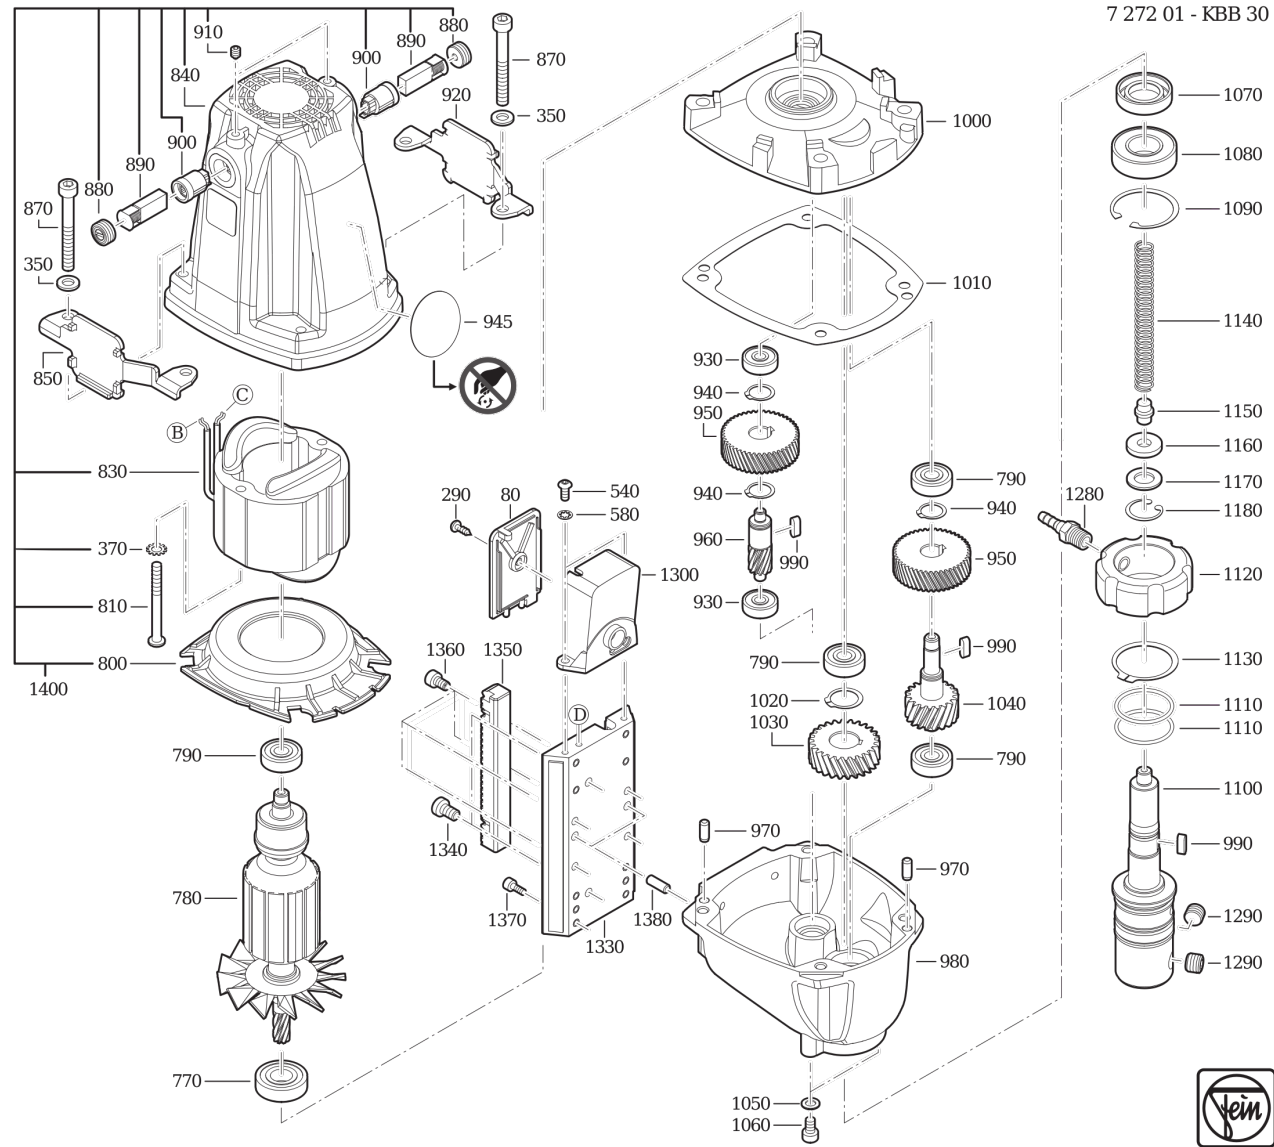

Type:
Part no.:

KBB 30
72720109360