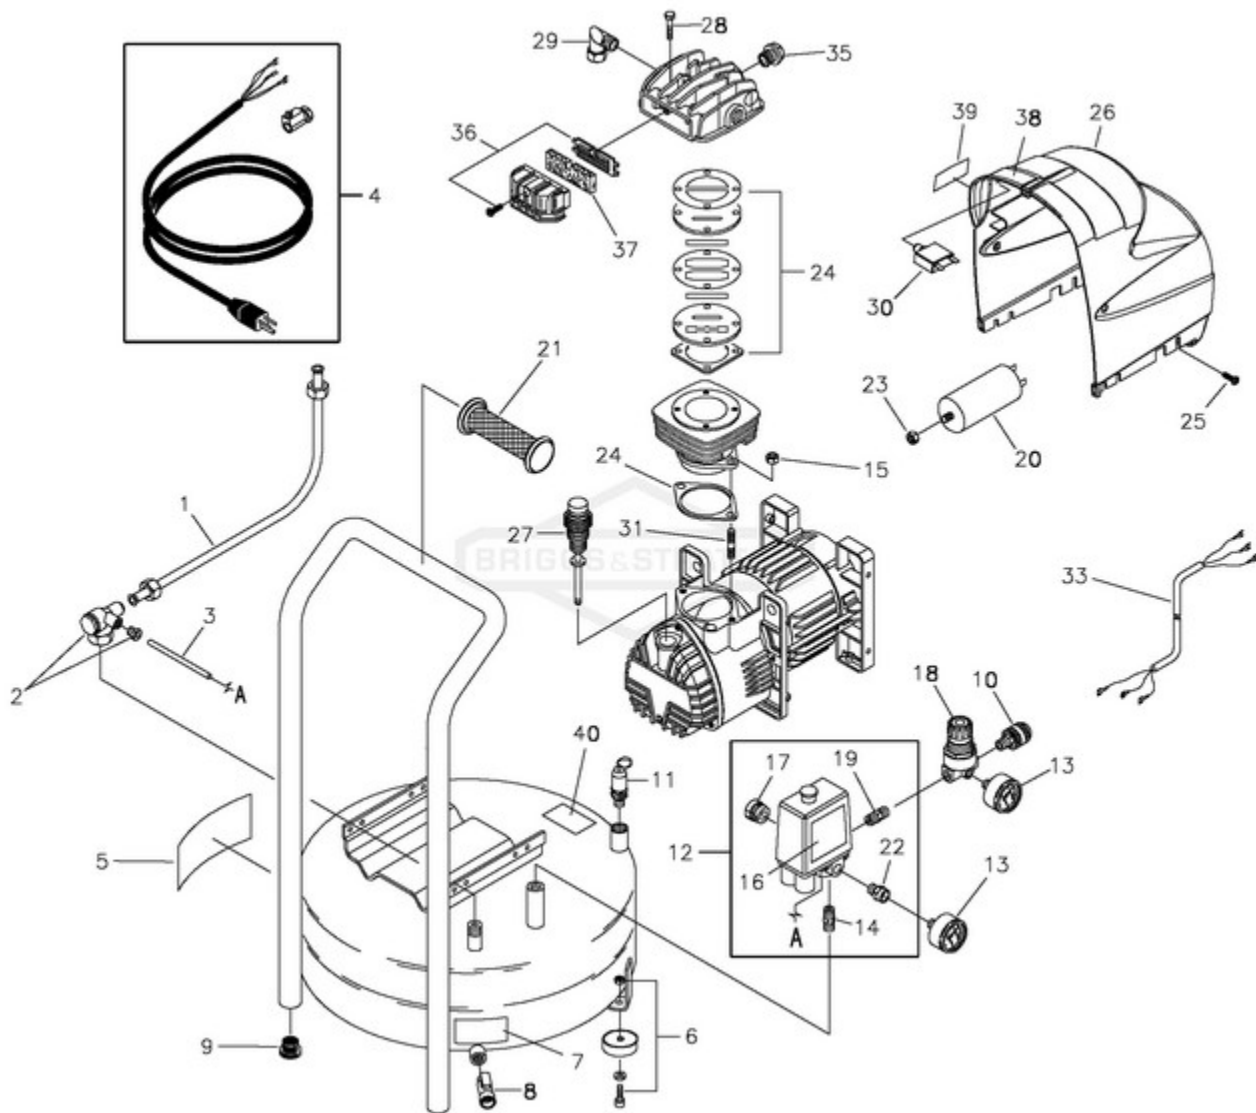

074000-0 - 5.8 CFM Pancake - Main Unit

Ref #	Part #	Description	Qty	Context Note	Foot Note
1	200673GS	TUBE, Infeed			
2	200674GS	VALVE, Relief			
3	199961GS	HOSE, Rilsan			
4	200720GS	ASSY, Cable, Power			
5	199172GS	DECAL, Warning			
6	192310GS	KIT, Vib Mount			
7	199739GS	DECAL, Tank Drain			
8	200675GS	VALVE, Drain			
9	200676GS	RUBBER FOOT			
10	200677GS	COUPLER, Quick Connect			
11	200678GS	VALVE, Safety			
12	200679GS	ASSY, Pressure Switch			
13	200680GS	GAUGE, Pressure			
14	201697GS	ADAPTER			
15		NUT, M8		(Purchase locally)	
16	199176GS	DECAL, Electric Shock			
17	200364GS	PLUG			
18	200681GS	PRESSURE REGULATOR			
19	201059GS	ADAPTER			
20	200692GS	CAPACITOR, 60μF			
21	200682GS	HANDLE			
22	200683GS	COUPLING			
23		NUT, M8		(Purchase locally)	
24	200689GS	KIT, Valve Plate			
25		SCREW, Taptite M5 x 20			
26	200690GS	KIT, Shroud, Plastic		(Includes #38 & 39)	
27	200691GS	DIPSTICK, Oil			
28	200684GS	SCREW, M6 x 40			
29	200685GS	CONNECTOR, Elbow			
30	200717GS	BREAKER, Circuit, 17A			
31		STUD BOLT		(Purchase locally)	
33	200910GS	WIRE HARNESS			
35	200688GS	VALVE, Start			
36	200687GS	KIT, Air Filter			
37	200697GS	FILTERING ELEMENT			
38	199174GS	DECAL, Hot Surface			
39	201731GS	DECAL, Reset			
40	201732GS	DECAL, Important			
	198853GS	MANUAL, Operator's		Not Illustrated	
	201765GS	OIL, Compressor		Not Illustrated	
	201725GS	KIT, Decals, Srv		Not Illustrated