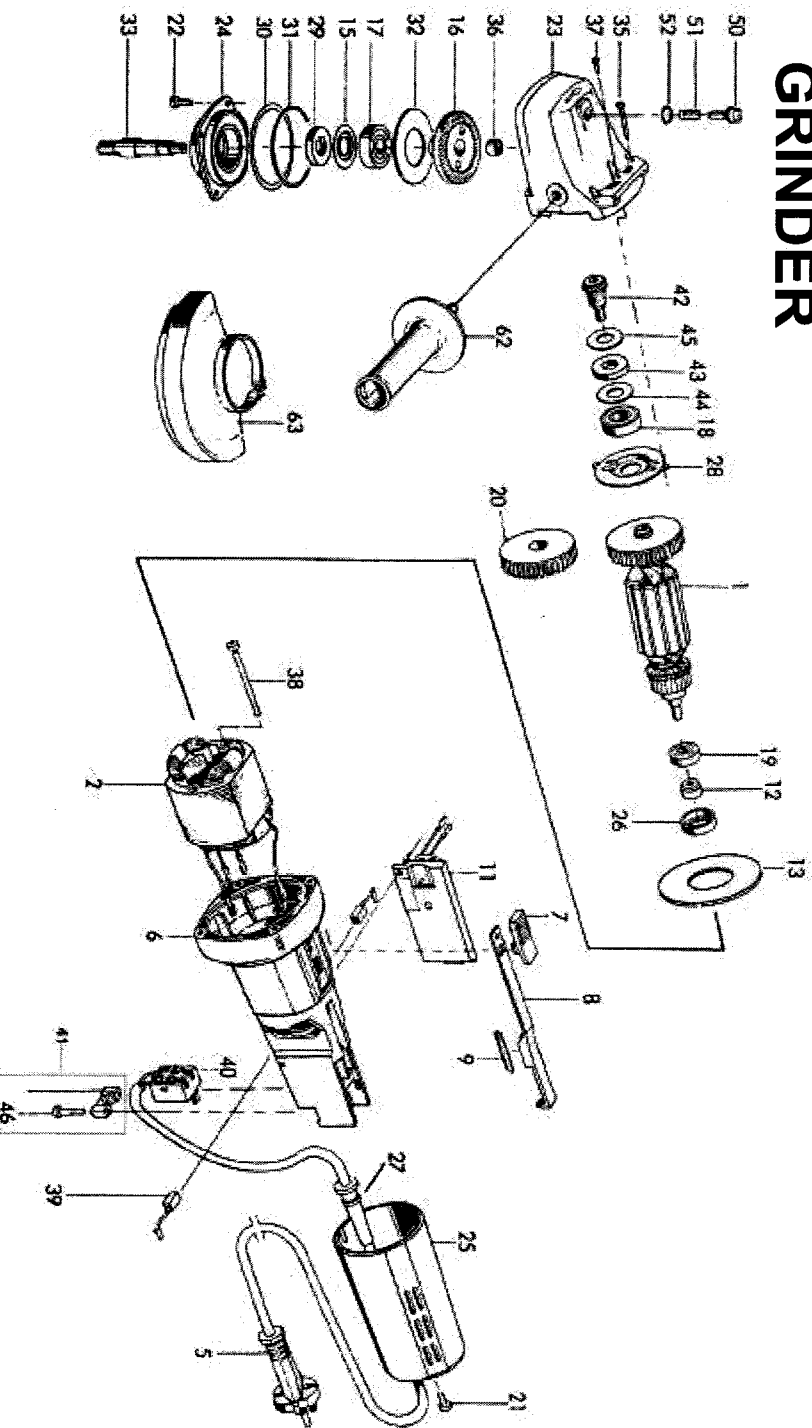

PORTER-CABLE RIGHT ANGLE GRINDER

WARNING: Electrical repairs should only be attempted by trained repairmen. Contact the nearest Porter-Cable Service Center or other competent repair center.

7410

Parts List for 7410 Type 1

Item Number	Part Number	Description	Qty Required
1	241342	ARMATURE	1
2	241369	FIELD	1
5	A10193	CORDSET	1
6	254600	MTR HSG/BSH HDR/SPRG	1
7	200506	SWITCH BUTTON	1
8	253170	ACTUATOR	1
9	195820	SPRING	10
11	251056	ELECTR CIRCUIT BOARD	1
12	219983	MAGNET	1
13	252619	BAFFLE	1
15	102830	SEAL	1
16	255891	GEAR	1
17	214892	BEARING	3
18	254442	BEARING	3
19	254443	BEARING	3
20	177644	FAN	1
21	195715	SCREW	10
22	105872	SCREW	10
23	253650	GEAR HSG	1
24	176788	GEAR HSG COVER	1
25	259661	MOTOR HSG COVER	1
26	257354	BEARING MOUNT	3
27	215848	STRAIN RELIEF	1
28	253460	BEARING RETAINER	3
29	176834	SEAL	1
30	176524	SPACER	10
30	176532	SHIM	10

Parts List for 7410 Type 1

Item Number	Part Number	Description	Qty Required
31	176559	SEAL	1
32	176826	WASHER	10
33	251906	SHAFT	1
35	205990	SCREW	10
36	199141	BUSHING	10
37	258573	SCREW	10
38	225347	SCREW	10
39	250816	BRUSH	2
40	195782	SWITCH	1
41	215074	CORD CLAMP	1
42	255905	PINION	1
43	160512	SEAL	1
44	160520	WASHER	10
45	160539	WASHER	10
46	213373	SCREW	10
50	250329	LOCK BUTTON	1
51	250589	SPRING	10
52	250266	SEAL	1
62	253433	AUX HANDLE	1
63	888156	WHEEL GUARD	1
800	255691	GREASE	1
856	000000-00	No Longer Available	1