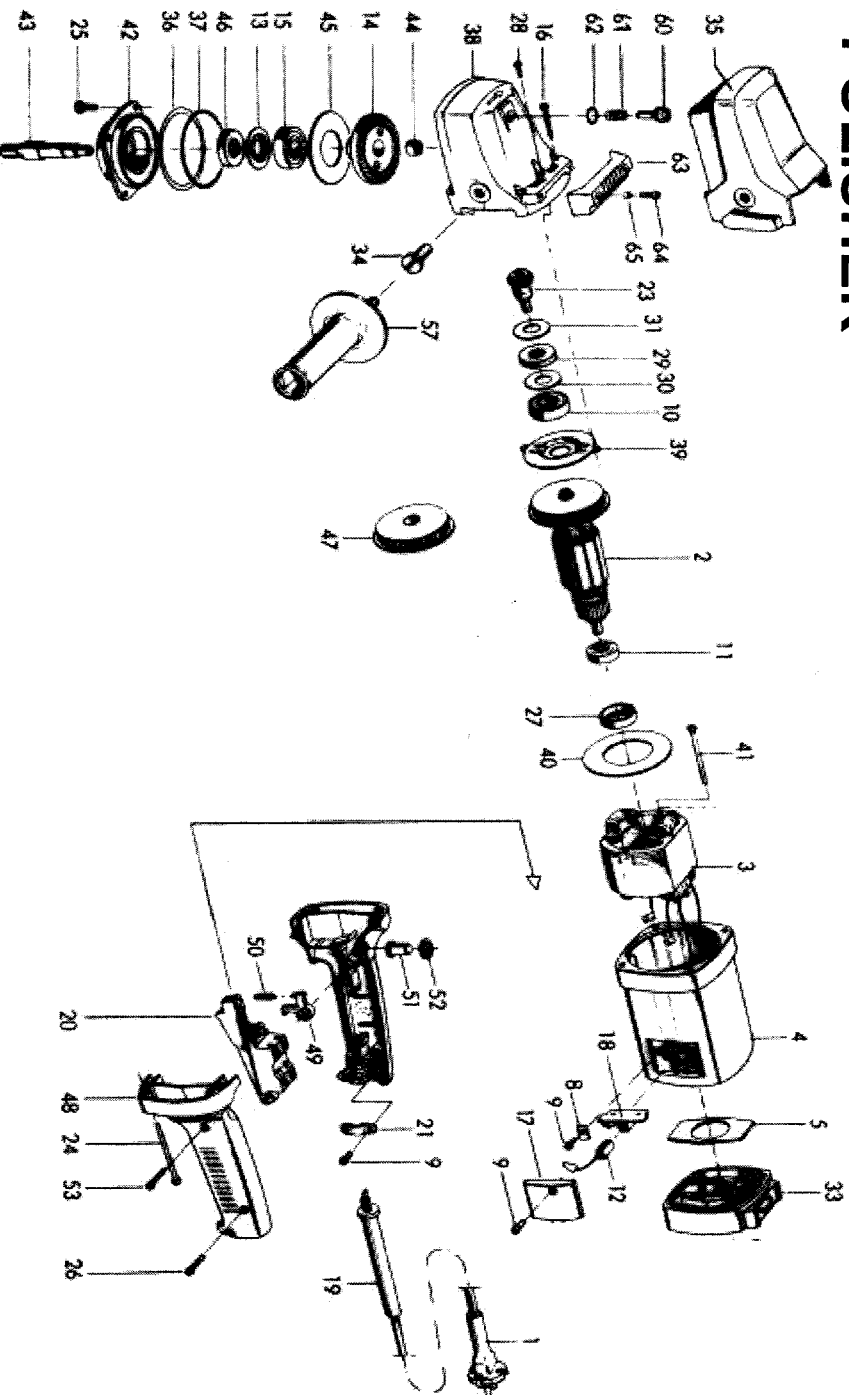

PORTER-CABLE POLISHER

WARNING: Electrical repairs should only be attempted by trained repairmen. Contact the nearest Porter-Cable Service Center or other competent repair center

7420

Parts List for 7420 Type 1

Item Number	Part Number	Description	Qty Required
1	876731	CORD	1
2	211125	ARMATURE	1
3	261254	FIELD	1
4	205826	MOTOR HOUSING	1
5	206903	SEAL	1
8	194816	RETAINING CLIP	2
9	206245	SCREW	2
9	195715	SCREW	2
10	254442	BEARING	1
11	254443	BEARING	1
12	211710	BRUSH	2
13	102830	SEAL	1
14	320730	REPAIR KIT	1
15	214892	BEARING	1
16	205990	SCREW	4
17	205834	BRUSH COVER	2
18	205931	BRUSH HOLDER	2
19	103519	STRAIN RELIEVER	1
20	190012	BUFFER SWITCH	1
21	259982	CLAMP	1
21	116815	CORD CLAMP	1
23	320730	REPAIR KIT	1
24	209783	SCREW	4
25	105872	SCREW	4
26	203858	SCREW	4
27	257354	BEARING MOUNT	1
28	258573	SCREW	10

Parts List for 7420 Type 1

Item Number	Part Number	Description	Qty Required
29	160512	SEAL	1
30	160520	WASHER	4
31	160539	WASHER	4
33	213438	CONTROL MODULE	1
33	206784	COVER	1
33	201596	SCREW	4
34	211796	SCREW	10
35	259094	GEAR HOUSING COVER	1
36	176524	SPACER	1
36	176532	SHIM	1
37	176559	SEAL	1
38	253650	GEAR HSG	1
39	253460	BEARING RETAINER	1
40	176648	BAFFLE	1
41	196169	SCREW	10
42	176788	GEAR HSG COVER	1
43	213276	SPINDLE SHAFT	1
44	199141	BUSHING	1
45	176826	WASHER	1
46	176834	SEAL	1
47	207144	FAN	1
48	259100	HANDLE SET	1
49	189979	SWITCH LOCK	1
50	190004	LOCK SPRING	1
51	189987	PUSH BUTTON	1
52	189995	FELT RING	1
53	195693	SCREW	4

Parts List for 7420 Type 1

Item Number	Part Number	Description	Qty Required
57	253433	AUX HANDLE	1
60	250329	LOCK BUTTON	1
61	250589	SPRING	1
62	250266	SEAL	1
63	250694	TOOL REST	1
64	110140	SCREW	10
65	250708	SPACER	1
800	255691	GREASE	1
856	229733	BUSHING	1
856	825571	SPACER	1
856	889194	NUT	1
856	889195	BACKUP PAD	1