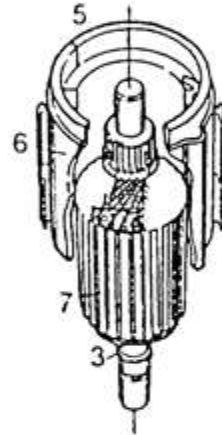

PART NUMBER
LOCATION

Ref #	Part #	Description	Context Note	Foot Note
31A	490250	Control Assembly (Three Speed)		
31	399192	Motor Control (Four Conductor) (12 Amp)	Used to Replace Parts Numbers 398241, 398406, 398407, 398774, 398775, 398776, 398777, 398778, 399049, 399050, 399051, 399053, 493447, 493450	
31	491234	Control Assembly (Two Conductor)	Used to Replace Part Number 490969	
32	280593	Key Set (Includes 2 Keys)		

Ref #	Part #	Description	Context Note	Foot Note
2	213119	Housing-Fan		
2	394770	End Cap-Drive		
2	397666	End Cap-Drive		
3	395477	Ring Set-Retaining		
4	490832	Bolt-Thru (Includes Two Sets)		
5	399995	Housing Assembly		
6	490830	Insulator Group-Housing		
7	491495	Armature Group		
8	490833	Box-Brush		
9	490834	Brush Set		
12	280709	End Cap-Brush		
14	396267	Cover-Motor (Includes Hardware And Filter)		
15	231298	Nut-Hex.		
17	280530	Fan		
17	280837	Fan		

Ref #	Part #	Description	Context Note	Foot Note
2	213119	Housing-Fan		
2	394770	End Cap-Drive		
2	397666	End Cap-Drive		
3	395477	Ring Set-Retaining		
4	490832	Bolt-Thru (Includes Two Sets)		
5	399995	Housing Assembly		
6	490830	Insulator Group-Housing		
7	491495	Armature Group		
8	490833	Box-Brush		
9	490834	Brush Set		
12	280709	End Cap-Brush		
14	396267	Cover-Motor (Includes Hardware And Filter)		
15	231298	Nut-Hex.		
17	280530	Fan		
17	280837	Fan		
50	490845	Clutch Assembly		