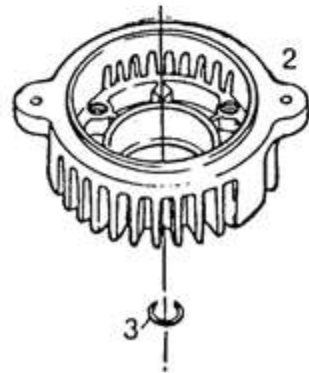

PART NUMBER
LOCATION

Ref #	Part #	Description	Context Note	Foot Note
31A	490250	Control Assembly (Three Speed)		
31	399192	Motor Control (Four Conductor) (12 Amp)	Used to Replace Parts Numbers 398241, 398406, 398407, 398774, 398775, 398776, 398777, 398778, 399049, 399050, 399051, 399053, 493447, 493450	
31	491234	Control Assembly (Two Conductor)	Used to Replace Part Number 490969	
32	280593	Key Set (Includes 2 Keys)		

Ref #	Part #	Description	Context Note	Foot Note
2	213119	Housing-Fan		
2	394770	End Cap-Drive		
2	397666	End Cap-Drive		
3	395477	Ring Set-Retaining		
4	490832	Bolt-Thru (Includes Two Sets)		
5	399995	Housing Assembly		
6	490830	Insulator Group-Housing		
7	491495	Armature Group		
8	490833	Box-Brush		
9	490834	Brush Set		
12	280709	End Cap-Brush		
14	396267	Cover-Motor (Includes Hardware And Filter)		
15	231298	Nut-Hex.		
17	280530	Fan		
17	280837	Fan		

Ref #	Part #	Description	Context Note	Foot Note
2	213119	Housing-Fan		
2	394770	End Cap-Drive		
2	397666	End Cap-Drive		
3	395477	Ring Set-Retaining		
4	490832	Bolt-Thru (Includes Two Sets)		
5	399995	Housing Assembly		
6	490830	Insulator Group-Housing		
7	491495	Armature Group		
8	490833	Box-Brush		
9	490834	Brush Set		
12	280709	End Cap-Brush		
14	396267	Cover-Motor (Includes Hardware And Filter)		
15	231298	Nut-Hex.		
17	280530	Fan		
17	280837	Fan		
50	490845	Clutch Assembly		