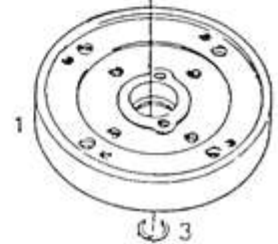

Ref #	Part #	Description	Context Note	Foot Note
1	399354	Housing Assembly-Bearing		
2	213119	Housing-Fan		
2	394770	End Cap-Drive		
2	397666	End Cap-Drive		
3	395477	Ring Set-Retaining		
4	490832	Bolt-Thru (Includes Two Sets)		
5	399995	Housing Assembly		
6	490830	Insulator Group-Housing		
7	491495	Armature Group		
8	490833	Box-Brush		
9	490834	Brush Set		
12	280709	End Cap-Brush		
14	396267	Cover-Motor (Includes Hardware And Filter)		
15	231298	Nut-Hex.		
17	280530	Fan		
17	280837	Fan		
19	223565	Bracket-Mounting (Nema 56)		
21	94151	Screw-Hex. Head		
24	398135	Switch-Starter		
25	280594	Switch-Key		Used Before Code Date 911001
25	281221	Switch-Key		Used After Code Date 910930
26	280081	Socket-Regulator And Rectifier Lead Wire		
27	398270	Cord-Power Supply		
28	280556	Bushing-Cord		
30	93991	Nut-Lock (10-24)