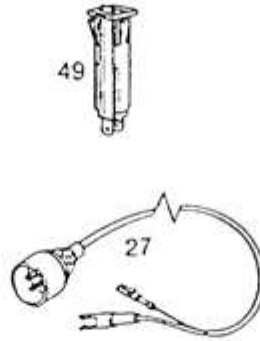

Ref #	Part #	Description	Context Note	Foot Note
1	399354	Housing Assembly-Bearing		
2	213119	Housing-Fan		
2	394770	End Cap-Drive		
2	397666	End Cap-Drive		
3	395477	Ring Set-Retaining		
4	490832	Bolt-Thru (Includes Two Sets)		
5	399995	Housing Assembly		
6	490830	Insulator Group-Housing		
7	491495	Armature Group		
8	490833	Box-Brush		
9	490834	Brush Set		
12	280709	End Cap-Brush		
14	396267	Cover-Motor (Includes Hardware And Filter)		
15	231298	Nut-Hex.		
17	280530	Fan		
17	280837	Fan		
19	223565	Bracket-Mounting (Nema 56)		
21	94151	Screw-Hex. Head		
24	398135	Switch-Starter		
25	280594	Switch-Key		Used Before Code Date 911001
25	281221	Switch-Key		Used After Code Date 910930
26	280081	Socket-Regulator And Rectifier Lead Wire		
27	398270	Cord-Power Supply		
28	280556	Bushing-Cord		
30	93991	Nut-Lock (10-24)