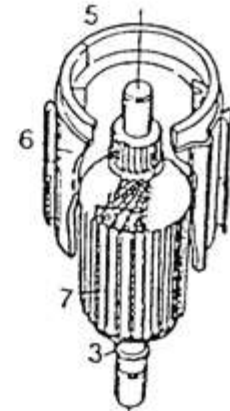

PART NUMBER
LOCATION

Ref #	Part #	Description	Context Note	Foot Note
31A	490250	Control Assembly (Three Speed)		
31	399192	Motor Control (Four Conductor) (12 Amp)	Used to Replace Parts Numbers 398241, 398406, 398407, 398774, 398775, 398776, 398777, 398778, 399049, 399050, 399051, 399053, 493447, 493450	
31	491234	Control Assembly (Two Conductor)	Used to Replace Part Number 490969	
32	280593	Key Set (Includes 2 Keys)		

Ref #	Part #	Description	Context Note	Foot Note
2	213119	Housing-Fan		
2	394770	End Cap-Drive		
2	397666	End Cap-Drive		
3	395477	Ring Set-Retaining		
4	490832	Bolt-Thru (Includes Two Sets)		
5	399995	Housing Assembly		
6	490830	Insulator Group-Housing		
7	491495	Armature Group		
8	490833	Box-Brush		
9	490834	Brush Set		
12	280709	End Cap-Brush		
14	396267	Cover-Motor (Includes Hardware And Filter)		
15	231298	Nut-Hex.		
17	280530	Fan		
17	280837	Fan		

Ref #	Part #	Description	Context Note	Foot Note
2	213119	Housing-Fan		
2	394770	End Cap-Drive		
2	397666	End Cap-Drive		
3	395477	Ring Set-Retaining		
4	490832	Bolt-Thru (Includes Two Sets)		
5	399995	Housing Assembly		
6	490830	Insulator Group-Housing		
7	491495	Armature Group		
8	490833	Box-Brush		
9	490834	Brush Set		
12	280709	End Cap-Brush		
14	396267	Cover-Motor (Includes Hardware And Filter)		
15	231298	Nut-Hex.		
17	280530	Fan		
17	280837	Fan		
50	490845	Clutch Assembly		