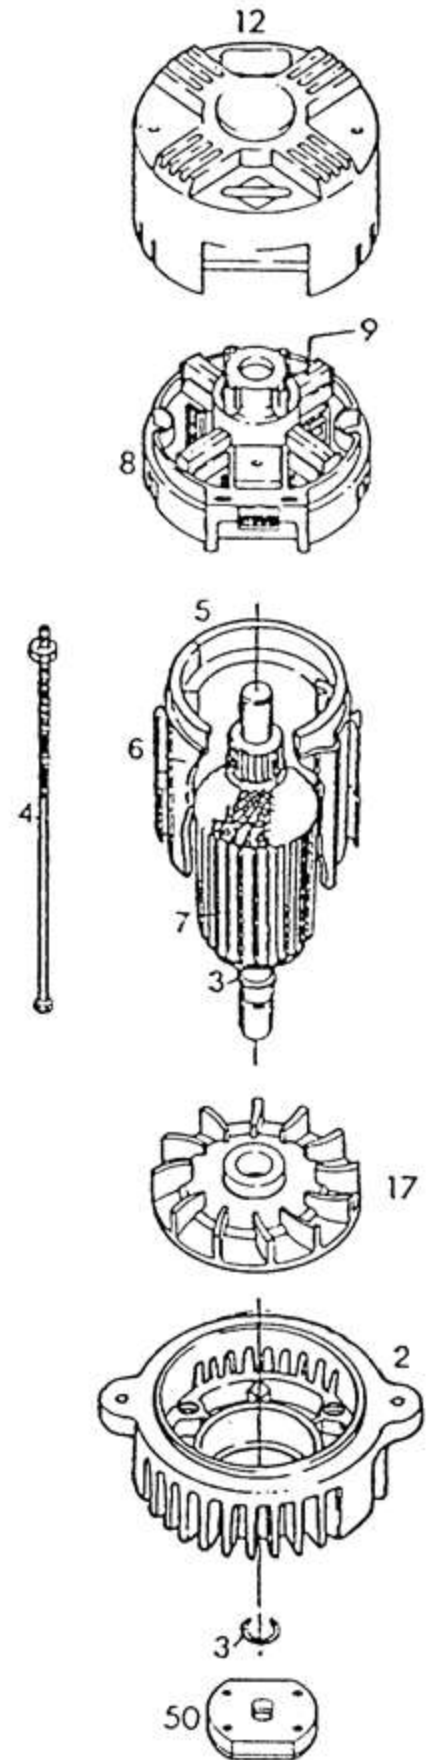

PART NUMBER
LOCATION

Ref #	Part #	Description	Context Note	Foot Note
31A	490250	Control Assembly (Three Speed)		
31	399192	Motor Control (Four Conductor) (12 Amp)	Used to Replace Parts Numbers 398241, 398406, 398407, 398774, 398775, 398776, 398777, 398778, 399049, 399050, 399051, 399053, 493447, 493450	
31	491234	Control Assembly (Two Conductor)	Used to Replace Part Number 490969	
32	280593	Key Set (Includes 2 Keys)		

Ref #	Part #	Description	Context Note	Foot Note
2	213119	Housing-Fan		
2	394770	End Cap-Drive		
2	397666	End Cap-Drive		
3	395477	Ring Set-Retaining		
4	490832	Bolt-Thru (Includes Two Sets)		
5	399995	Housing Assembly		
6	490830	Insulator Group-Housing		
7	491495	Armature Group		
8	490833	Box-Brush		
9	490834	Brush Set		
12	280709	End Cap-Brush		
14	396267	Cover-Motor (Includes Hardware And Filter)		
15	231298	Nut-Hex.		
17	280530	Fan		
17	280837	Fan		

Ref #	Part #	Description	Context Note	Foot Note
2	213119	Housing-Fan		
2	394770	End Cap-Drive		
2	397666	End Cap-Drive		
3	395477	Ring Set-Retaining		
4	490832	Bolt-Thru (Includes Two Sets)		
5	399995	Housing Assembly		
6	490830	Insulator Group-Housing		
7	491495	Armature Group		
8	490833	Box-Brush		
9	490834	Brush Set		
12	280709	End Cap-Brush		
14	396267	Cover-Motor (Includes Hardware And Filter)		
15	231298	Nut-Hex.		
17	280530	Fan		
17	280837	Fan		
50	490845	Clutch Assembly		