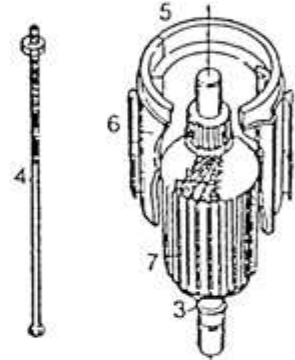

Ref #	Part #	Description	Context Note	Foot Note
1	399354	Housing Assembly-Bearing		
2	213119	Housing-Fan		
2	394770	End Cap-Drive		
2	397666	End Cap-Drive		
3	395477	Ring Set-Retaining		
4	490832	Bolt-Thru (Includes Two Sets)		
5	399995	Housing Assembly		
6	490830	Insulator Group-Housing		
7	491495	Armature Group		
8	490833	Box-Brush		
9	490834	Brush Set		
12	280709	End Cap-Brush		
14	396267	Cover-Motor (Includes Hardware And Filter)		
15	231298	Nut-Hex.		
17	280530	Fan		
17	280837	Fan		
19	223565	Bracket-Mounting (Nema 56)		
21	94151	Screw-Hex. Head		
24	398135	Switch-Starter		
25	280594	Switch-Key		Used Before Code Date 911001
25	281221	Switch-Key		Used After Code Date 910930
26	280081	Socket-Regulator And Rectifier Lead Wire		
27	398270	Cord-Power Supply		
28	280556	Bushing-Cord		
30	93991	Nut-Lock (10-24)