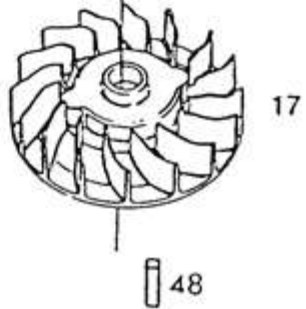

PART NUMBER
LOCATION

Ref #	Part #	Description	Context Note	Foot Note
31A	490250	Control Assembly (Three Speed)		
31	399192	Motor Control (Four Conductor) (12 Amp)	Used to Replace Parts Numbers 398241, 398406, 398407, 398774, 398775, 398776, 398777, 398778, 399049, 399050, 399051, 399053, 493447, 493450	
31	491234	Control Assembly (Two Conductor)	Used to Replace Part Number 490969	
32	280593	Key Set (Includes 2 Keys)		

Ref #	Part #	Description	Context Note	Foot Note
2	213119	Housing-Fan		
2	394770	End Cap-Drive		
2	397666	End Cap-Drive		
3	395477	Ring Set-Retaining		
4	490832	Bolt-Thru (Includes Two Sets)		
5	399995	Housing Assembly		
6	490830	Insulator Group-Housing		
7	491495	Armature Group		
8	490833	Box-Brush		
9	490834	Brush Set		
12	280709	End Cap-Brush		
14	396267	Cover-Motor (Includes Hardware And Filter)		
15	231298	Nut-Hex.		
17	280530	Fan		
17	280837	Fan		

Ref #	Part #	Description	Context Note	Foot Note
2	213119	Housing-Fan		
2	394770	End Cap-Drive		
2	397666	End Cap-Drive		
3	395477	Ring Set-Retaining		
4	490832	Bolt-Thru (Includes Two Sets)		
5	399995	Housing Assembly		
6	490830	Insulator Group-Housing		
7	491495	Armature Group		
8	490833	Box-Brush		
9	490834	Brush Set		
12	280709	End Cap-Brush		
14	396267	Cover-Motor (Includes Hardware And Filter)		
15	231298	Nut-Hex.		
17	280530	Fan		
17	280837	Fan		
50	490845	Clutch Assembly		