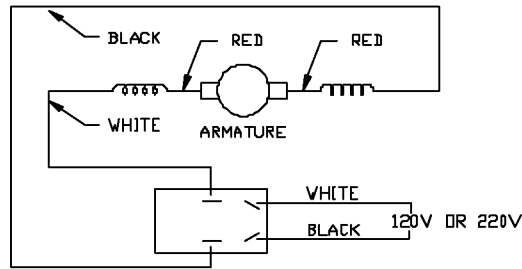

120V OR 220V
WIRING DIAGRAM

Parts List for 75362 Type 1

Item Number	Part Number	Description	Qty Required
1	000000-00	No Longer Available	1
1	874474	ARMATURE	1
1	875931	FAN	1
2	000000-00	No Longer Available	1
2	000000-00	No Longer Available	1
3	N031634	BRUSH	2
3	698844	BRUSH HOLDER	2
4	873227	ROCKER SWITCH	1
4	873222	PLATE	1
5	875691	CORDSET	1
5	879884	CORD	1
5	698855	CORD	1
6	698874	BRUSH INSULATOR	2
7	698872	SPRING	10
8	882703	SCREW	10
10	852310	SCREW	10
11	330003-75	BEARING, BALL	3
11	146555-01	BEARING, BALL	3
15	698811	BRG RETAINER	3
52	000000-00	No Longer Available	1
52	A23246	LOWER HOUSING ASSY	1
52	A22442	TOP CAP	1
81	859069	PLUG	1
83	698807	CHUCK	1
83	5140103-66	COLLET ASSY.	1
83	42950	1/2 INCH COLLET ASSY	1
83	876671	COLLET 1/2 INCH	1

Parts List for 75362 Type 1

Item Number	Part Number	Description	Qty Required
83	875893	COLLET NUT	1
83	823030	SNAP-RING	1
88	892778	SCREW	10
94	899411	SCREW	10
122	872520	SCREW	10
210	800980	PIN	4
217	853214	SCREW	10
219	874845	BUSHING KIT	1
219	874514	SCREW	10
220	872766	SPRING-STRAIN RELVR	1
221	A22709	OPEN-END WRENCH	1
221	A22709	OPEN-END WRENCH	1
222	689032	CONNECTOR	1