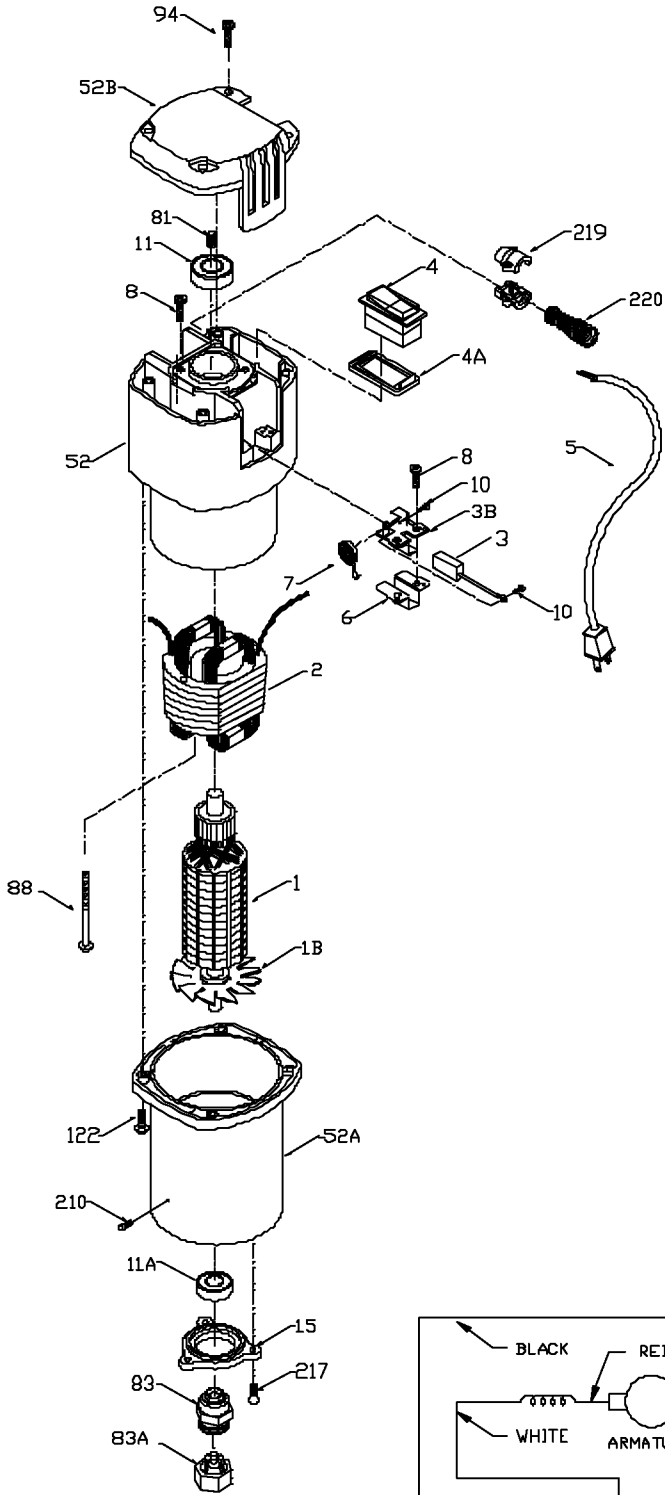

PORTER-CABLE SPEEDMATIC® ROUTER

WARNING: Electrical repairs should only be attempted by trained repairmen. Contact the nearest Porter-Cable Service Center or other competent repair center

75361
75362
75371
75372

120V OR 220V
WIRING DIAGRAM

Parts List for 75362 Type 1

Item Number	Part Number	Description	Qty Required
1	000000-00	No Longer Available	1
1	874474	ARMATURE	1
1	875931	FAN	1
2	000000-00	No Longer Available	1
2	000000-00	No Longer Available	1
3	N031634	BRUSH	2
3	698844	BRUSH HOLDER	2
4	873227	ROCKER SWITCH	1
4	873222	PLATE	1
5	875691	CORDSET	1
5	879884	CORD	1
5	698855	CORD	1
6	698874	BRUSH INSULATOR	2
7	698872	SPRING	10
8	882703	SCREW	10
10	852310	SCREW	10
11	330003-75	BEARING, BALL	3
11	146555-01	BEARING, BALL	3
15	698811	BRG RETAINER	3
52	000000-00	No Longer Available	1
52	A23246	LOWER HOUSING ASSY	1
52	A22442	TOP CAP	1
81	859069	PLUG	1
83	698807	CHUCK	1
83	5140103-66	COLLET ASSY.	1
83	42950	1/2 INCH COLLET ASSY	1
83	876671	COLLET 1/2 INCH	1

Parts List for 75362 Type 1

Item Number	Part Number	Description	Qty Required
83	875893	COLLET NUT	1
83	823030	SNAP-RING	1
88	892778	SCREW	10
94	899411	SCREW	10
122	872520	SCREW	10
210	800980	PIN	4
217	853214	SCREW	10
219	874845	BUSHING KIT	1
219	874514	SCREW	10
220	872766	SPRING-STRAIN RELVR	1
221	A22709	OPEN-END WRENCH	1
221	A22709	OPEN-END WRENCH	1
222	689032	CONNECTOR	1