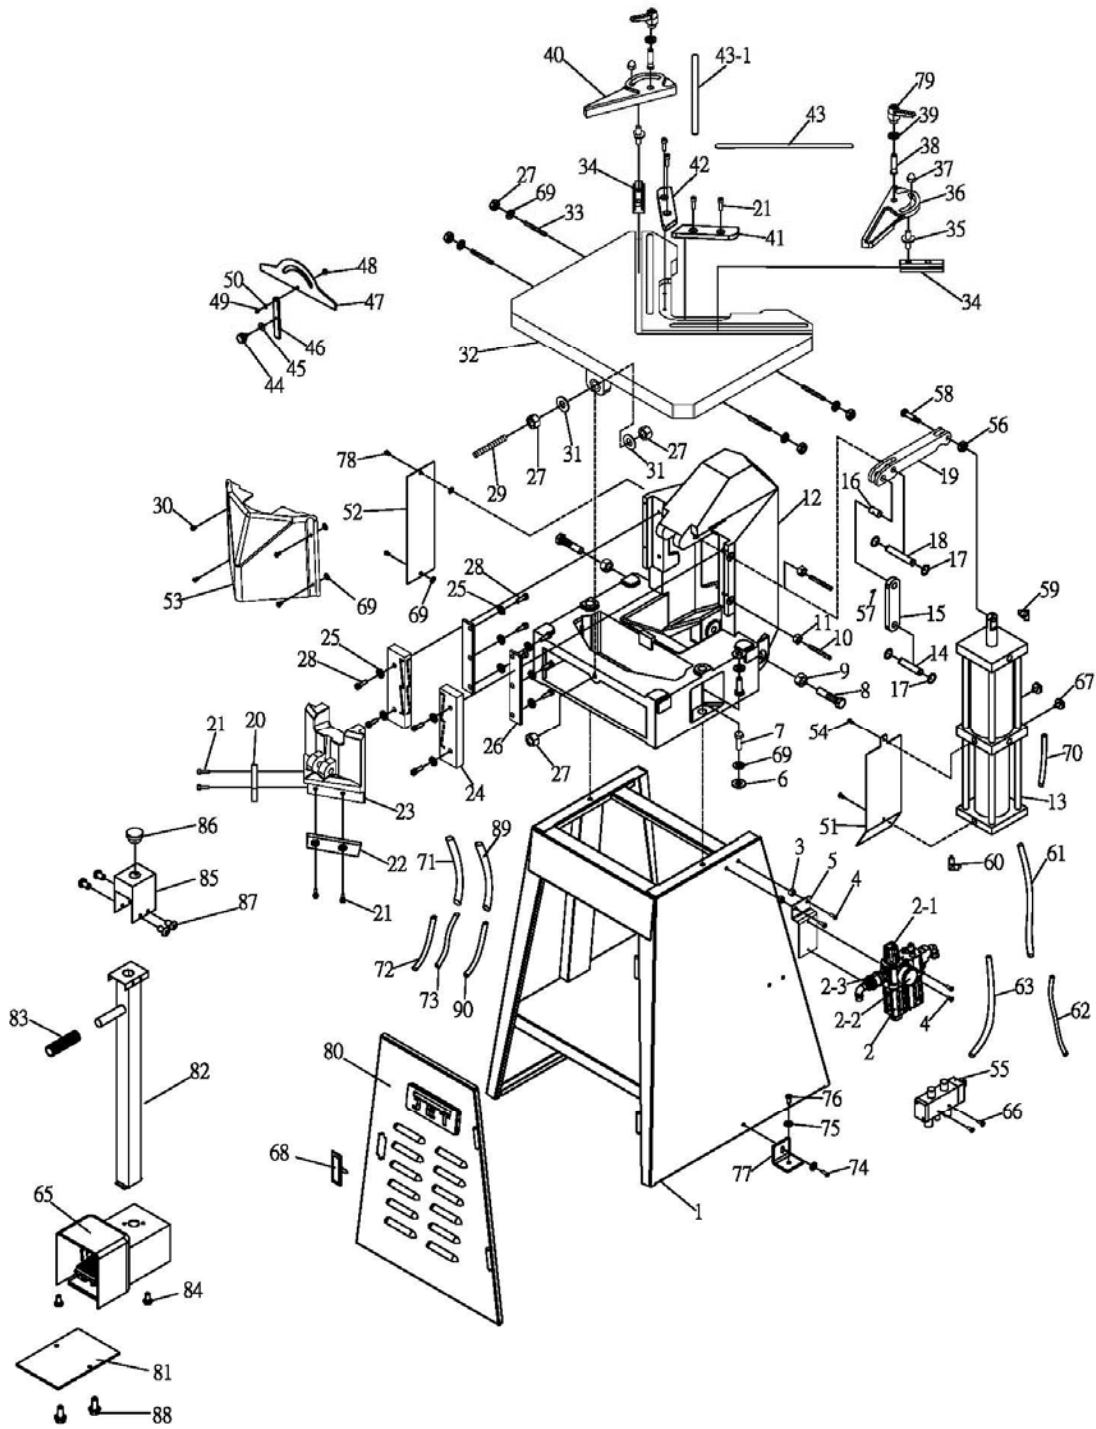

## 10.1.2 PMN-11 Pneumatic Notcher – Parts List

Index No.	Part No.	Description	Size	Qty
1	PMN11-1	Cabinet		1
2	PMN11-2	Air Control Unit		1
2-1	PMN11-2-1	Pressure Regulator		1
2-2	PMN11-2-2	Pressure Gauge		1
2-3	PMN11-2-3	Adaptor Set		1
3	TS-1540041	Hex Nut	FULL M6	2
4	TS-1534042	Mach Screw, Pan HD, Phillips	M6x12	4
5	PMN11-5	Air Control Bracket		1
6	TS-0680061	Flat Washer	M12	4
7	TS-1492041	Hex Cap Screw	M12x40	4
8	PMN11-8	Hex Cap Screw	M16	2
9	TS-2311161	Hex Nut	FULL M16	2
10	F010413	Socket Set Screw	M8x30	2
11	TS-1540061	Hex Nut	FULL M8	2
12	PMN11-12	Head Weldment		1
13	PMN11-13	Air Cylinder		1
14	PMN11-14	Pin (Short)		1
15	PMN11-15	Connection Plate		1
16	PMN11-16	Pin		1
17	PMN11-17	C-Ring	S-14	4
18	PMN11-18	Pin		1
19	PMN11-19	Link Bar		1
20	PMN11-20	Upper Left Blade		1
21	PMN11-21	Thin Socket HD Cap Screw	M8x20	8
22	PMN11-22	Upper Right Blade		1
23	PMN11-23	Cutting Head Weldment		1
24	PMN11-24	Block		2
25	TS-1550061	Flat Washer	M8	10
26	PMN11-26	Spacer Plate		2
27	TS-1540081	Hex Nut	FULL M12	7
28	TS-1504071	Socket HD Cap Screw	M8x35	10
29	PMN11-29	Full Thread Bolt	M12x120	1
30	TS-2244202	Socket HD Button Screw	M4X20	4
31	TS-2360121	Flat Washer	M12	2
32	PMN11-32	Table		1
33	F010434	Socket Set Screw	M12x60	4
34	PMN11-34	T-Type Key		2
35	PMN11-35	Connection Pin		2
36	PMN11-36	Right Fence		1
37	TS-2331101	Cap Nut	M10	2
38	PMN11-38	Fixing Pin		2
39	TS-0680041	Flat Washer	3/8	4
40	PMN11-40	Left Fence		1
41	PMN11-41	Lower Right Blade		1
42	PMN11-42	Lower Left Blade		1
43	PMN11-43	Right Scale		1
43-1	PMN11-43-1	Left Scale		1
	PMN11-AG	Angle Guide Assembly (#44-50)		1
44	PMN11-44	Knob	M6x10	1
45	TS-0680021	Flat Washer	1/4	1
46	PMN11-46	Guide Bar		1
47	PMN11-47	Angle Indicator		1
48	PMN11-48	Knob		1
49	TS-2284082	Mach Screw, Pan HD, Phillips	M4x8	1
50	PMN11-50	Flat Washer	M4	1
51	PMN11-51	Cover Plate		1
52	PMN11-52	Air Cylinder Cover		1
53	PMN11-53	Guard		1
54	TS-2244102	Socket HD Button Screw	M4X10	2
55	PMN11-55	Multipurpose Valve		1