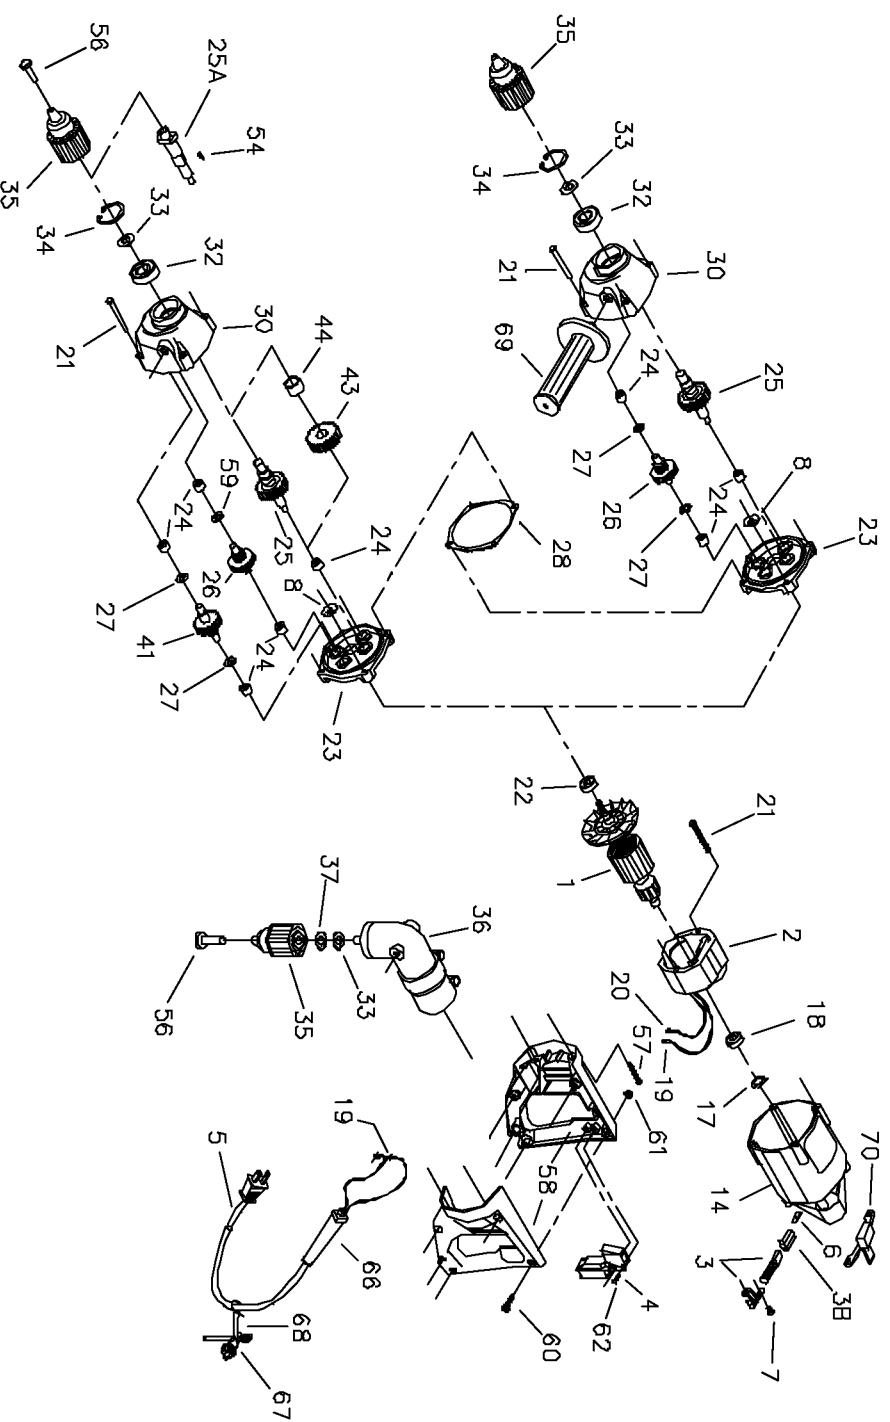

PORTER-CABLE “D” HANDLE DRILLS

WARNING: Electrical repairs should only be attempted by trained repairmen. Contact the nearest Porter-Cable Service Center or other competent repair center.

- 7551
- 7552
- 7553
- 7554
- 7556

Parts List for 7553 Type 1

Item Number	Part Number	Description	Qty Required
1	865654	ARMATURE 115V	1
1	878904	FAN	1
1	878904	FAN	1
2	875579	FIELD	1
3	874289	BRUSH & RETAINER ASY	2
3	865323	BRUSH HOLDER	2
4	864459	SWITCH	1
5	A10193	CORDSET	1
6	865321	BRUSH INSULATOR	2
7	802848	SCREW	10
8	865653	SLINGER	1
14	875290	HOUSING KIT	1
17	842610	SPRING-PRELOAD	1
18	855284	BEARING	3
19	862450	TERMINAL	1
20	849314	TERM	1
21	882704	SCREW	10
22	883096	BEARING	3
23	865598	PLATE	1
24	838073	BEARING	3
25	000000-00	No Longer Available	1
26	D865312	GEAR & SHAFT AS	1
27	847769	WASHER	10
28	877281	GASKET	1
30	868060	GEAR HSG ASSY	1
32	865119	BALL BEARING	3
33	892251	SPACER	10

Parts List for 7553 Type 1

Item Number	Part Number	Description	Qty Required
34	802426	RING	10
34	802586	RING	10
35	865344	CHUCK	1
36	5079	ATTCH RIGHT ANGLE	1
37	873579	BRASS WASHER	10
41	D866973	IDLER ASSY	1
57	900826	SCREW	10
58	892791	HANDLE SET	1
60	802589	SCREW	10
61	862641	NUT	10
62	859227	SCREW	10
66	901266	STRAIN RELIEVER	1
67	875134	CHUCK KEY	1
68	842323	WRENCH HOLDER	1
69	810820	HANDLE	1
70	695077	MOUNTING BRKET TRIAC	1
72	873580	PIN WRENCH (5079)	1
73	000000-00	No Longer Available	1
800	801945	TUBE GREASE	1
800	000000-00	No Longer Available	1
861	899179	CARRYING CASE	1