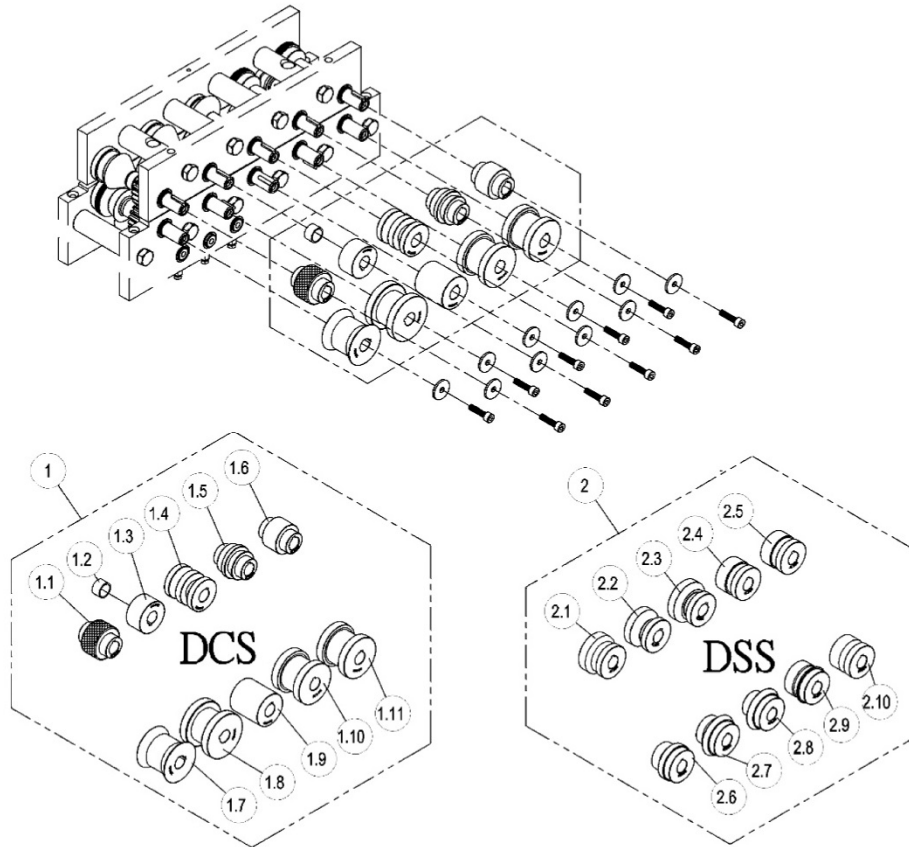

10.4.1 LF-20 Optional Rollers – Exploded View

10.4.2 LF-20 Optional Rollers – Parts List

Index No	Part No	Description	Size	Qty
1	756092	Drive Cleat Rolls, set of 10		1
2	756091	Double Seam Rolls, set of 10		1