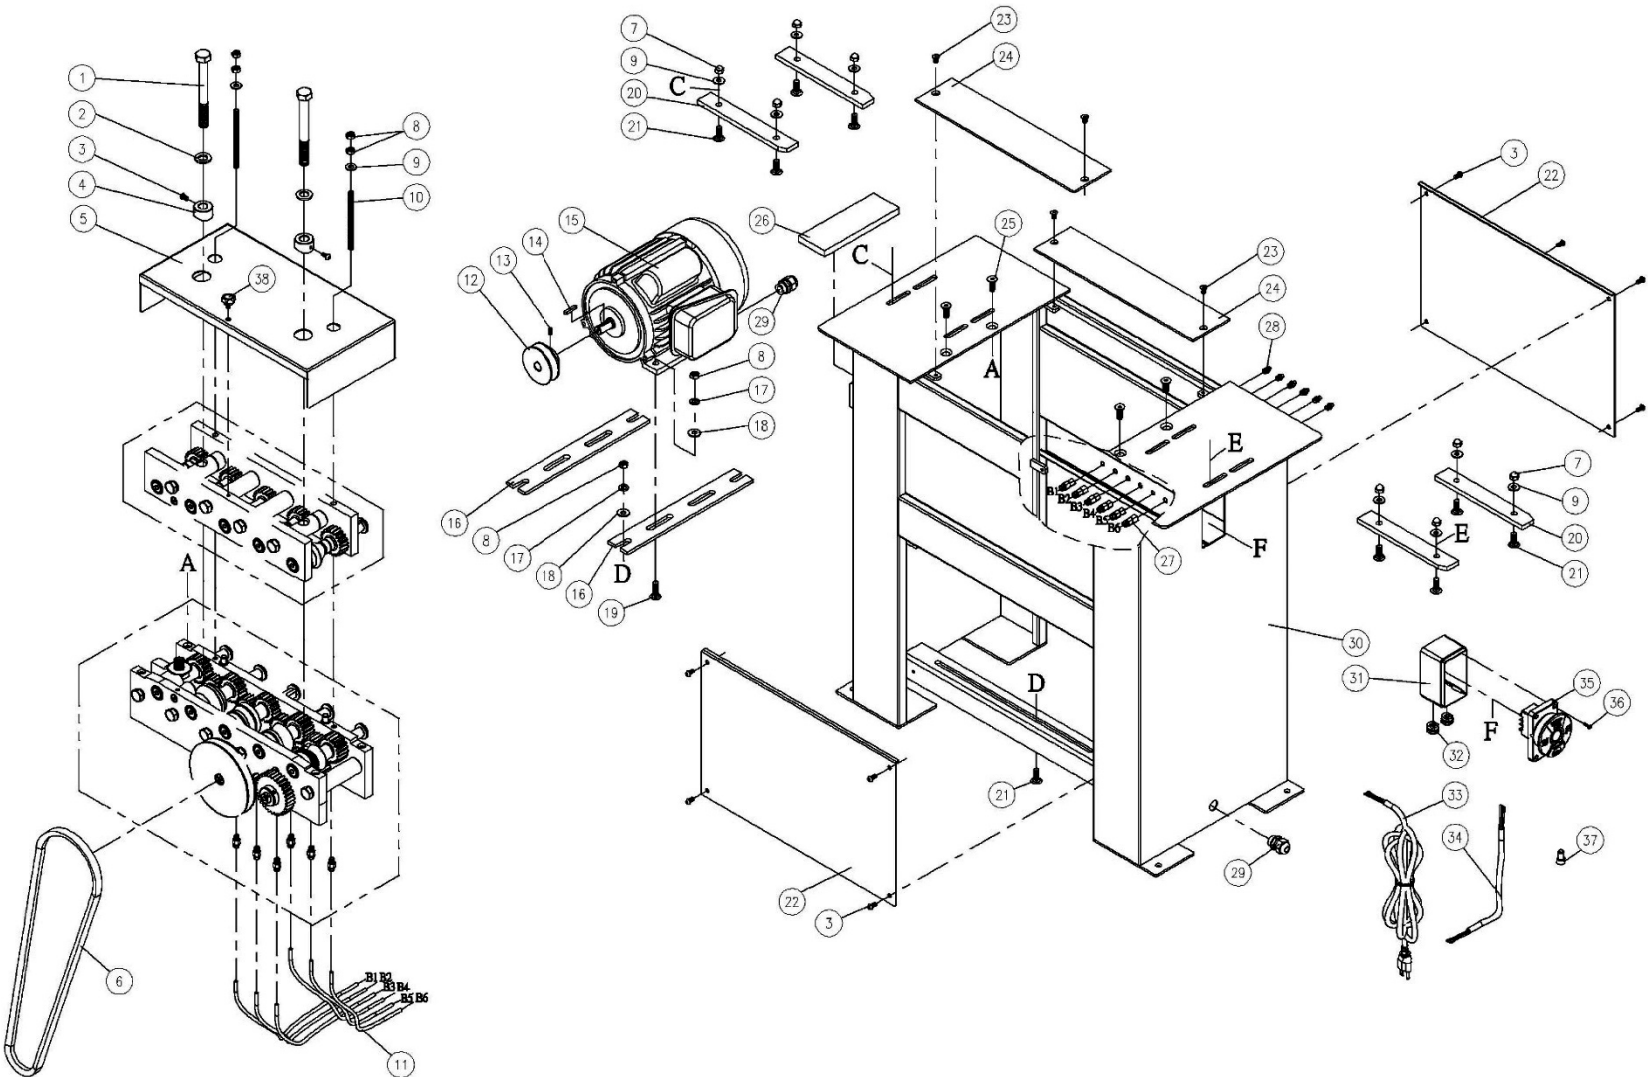

10.1.1 LF-20 Lockformer – Exploded View

10.1.2 LF-20 Lockformer – Parts List

Index No	Part No	Description	Size	Qty
1	TS-0071151	Hex Cap Screw	5/8-11x6	2
2	TS-155010	Flat Washer	M16	2
3	TS-0207021	Socket HD Cap Screw	1/4-20x1/2	10
4	LF20-104	Spacer		2
5	LF20-105	Cover		1
6	VB-B52	V-Belt	B52	1
7	TS-059303	Cap Nut	3/8-16	8
8	TS-0561031	Hex Nut	Full 3/8-16	12
9	TS-0680041	Flat Washer	3/8	10
10	LF20-110	Full Threaded Stud	3/8"-16UNC*128L	2
11	LF20-111	Oil Pipe	6*400 mm	6
12	LF20-112	Motor Pulley		1
13	TS-1523041	Socket Set Screw	M6x12	1
14	5508945	Double Head Round Key	5*5*30L mm	1
15	LF20-115	Motor	1.5HP/115V/60Hz/4P/1Ph	1
	LF20-115SC	Starting Capacitor (not shown)	200MF 125VAC	1
	LF20-115RC	Running Capacitor (not shown)	40µF 250VAC	1
	LF20-115MF	Motor Fan (not shown)		1
	LF20-115CS	Centrifugal Switch (not shown)		1
	LF20-115FC	Fan Cover (not shown)		1
16	LF20-116	Motor Plate		2
17	TS-0720091	Lock Washer, Medium	3/8	8
18	TS-0680041	Flat Washer	3/8	8
19	TS-0060061	Hex Cap Screw	3/8-16x1-1/4	4
20	LF20-120	Guide Fence		4
21	LF20-121	Carriage Bolt	3/8-16x1	12
22	LF20-122	Cabinet Cover		2
23	F010967	Socket HD Flat Screw	1/4-20x1/2	4
24	LF20-124	Top Plate		2
25	F010752	Socket HD Flat Screw	3/8-16x1	4
26	LF20-126	Soft Pad		1
27	LF20-127	Female Thread Fitting	Ø6xPT 1/8"	6
28	LF20-128	Oil Fitting	PT 1/8"	6
29	LF20-129	Cable Gland	PG 13.5	2
30	LF20-130	Cabinet		1
31	LF20-131	Switch Box		1
32	LF20-132	Strain Relief	SB8R-3	2
33	LF20-133	Power Cord	SA 14AWG/3C/285cm/CSA	1
34	LF20-134	Motor Cord	SJT 14AWG/3C/95cm	1
35	LF20-135	Switch Assembly	PJ9501-1A	1
36	LF20-136	Self-Drilling Screw	M3*16L	4
37	LF20-137	Wire Connector	TM-2	1
38	LF20-138	JET Knob	1/4-20	1
	JET-138	JET Logo (not shown)	138x57mm	1
	LM000228	ID Label, LF-20 (not shown)		1
	LM000223	Warning Label (not shown)		1
	LF20-TP	Tool Package (includes items below)		1
		Wrench (not shown)	12*14 mm	1
		Wrench (not shown)	23*26 mm	1
		Hex Wrench (not shown)	4mm	1
		Hex Wrench (not shown)	6mm	1
		Double Head Round Key (not shown)	5*5*25L mm	10