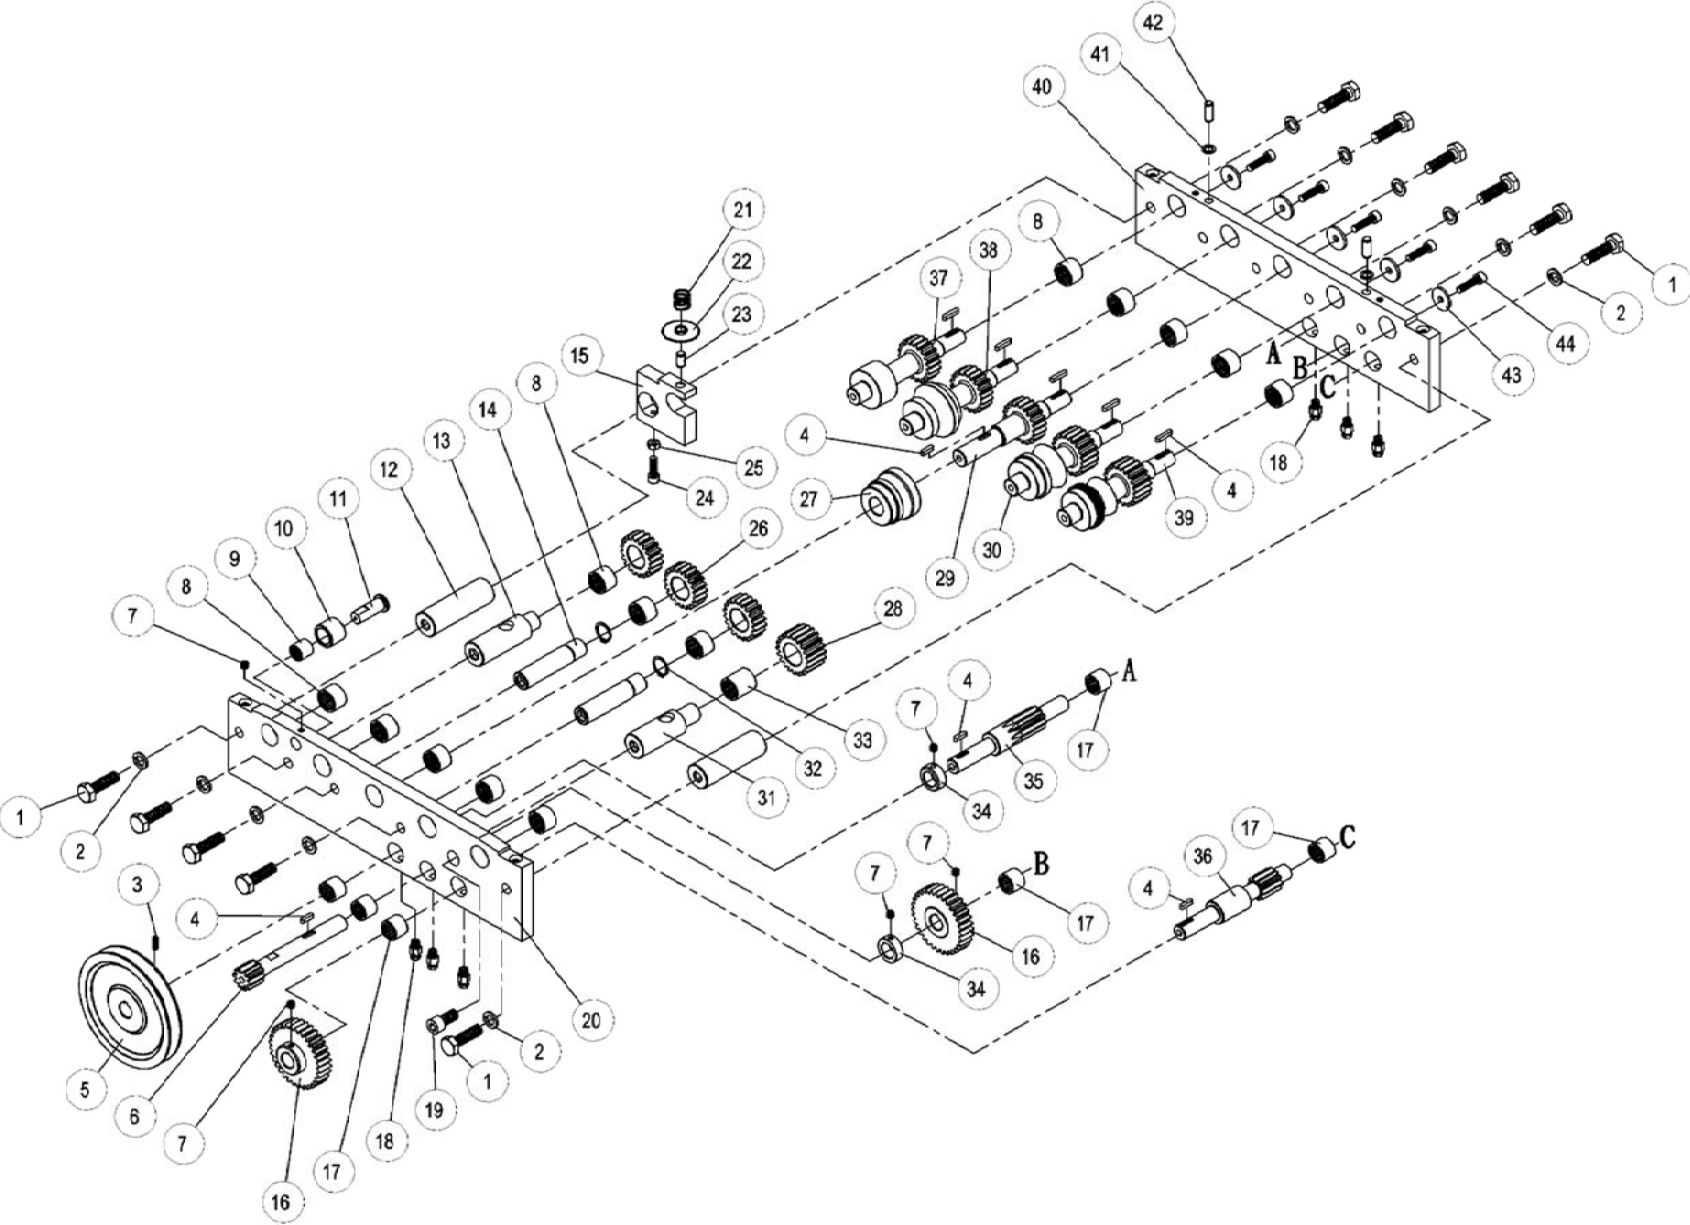

10.3.1 LF-20 Lower Bracket – Exploded View

10.3.2 LF-20 Lower Bracket – Parts List

Index No	Part No	Description	Size	Qty
1	TS-0070041	Hex Cap Screw	1/2-13x1-3/4	11
2	TS-0720111	Lock Washer, Medium	1/2"	11
3	TS-1523051	Socket Set Screw	M6x16	1
4	LF20-304	Double Head Round Key	5*5*25L mm	9
5	LF20-305	Gear Pulley		1
6	LF20-306	Gear Shaft		1
7	TS-0270011	Socket Set Screw	5/16-18x1/4	5
8	LF20-308	Needle Bearing	BA1412	13
9	LF20-309	Needle Bearing	BA1012	1
10	LF20-310	Die B5		1
11	LF20-311	Shaft		1
12	LF20-312	Connecting Rod		2
13	LF20-313	Connecting Rod		1
14	LF20-314	Connecting Rod		2
15	LF20-315	Bracket		1
16	LF20-316	Gear		2
17	LF20-317	Needle Bearing	BA1212ZOH	6
18	LF20-318	Copper Adapter	Ø6*PT 1/8"	6
19	TS-0211051	Socket HD Cap Screw	1/2-13x1	1
20	LF20-320	Lower Front Die Clamping Plate		1
21	LF20-321	Spring		1
22	LF20-322	Disc		1
23	LF20-323	Pin		1
24	TS-0208061	Socket HD Cap Screw	5/16-18x1	1
25	TS-0561021	Hex Nut	Full 5/16-18	1
26	LF20-326	Spur Gear		3
27	LF20-327	Die B 3		1
28	LF20-328	Spur Gear		1
29	LF20-329	Die Shaft B 3		1
30	LF20-330	Die B2		1
31	LF20-331	Connecting Rod		1
32	STW22	C Ring	STW-22	2
33	LF20-333	Needle Bearing	BA1416	1
34	LF20-334	Collar		2
35	LF20-335	Gear Shaft		1
36	LF20-336	Gear Shaft		1
37	LF20-337	Die B6		1
38	LF20-338	Die B4		1
39	LF20-339	Die B1		1
40	LF20-340	Lower Rear Die Clamping Plate		1
41	TS-1550071	Flat Washer	M10	2
42	LF20-342	Pin		2
43	TS-0680031	Flat Washer	5/16	5
44	TS-0208071	Socket HD Cap Screw	5/16-18x1-1/4	5