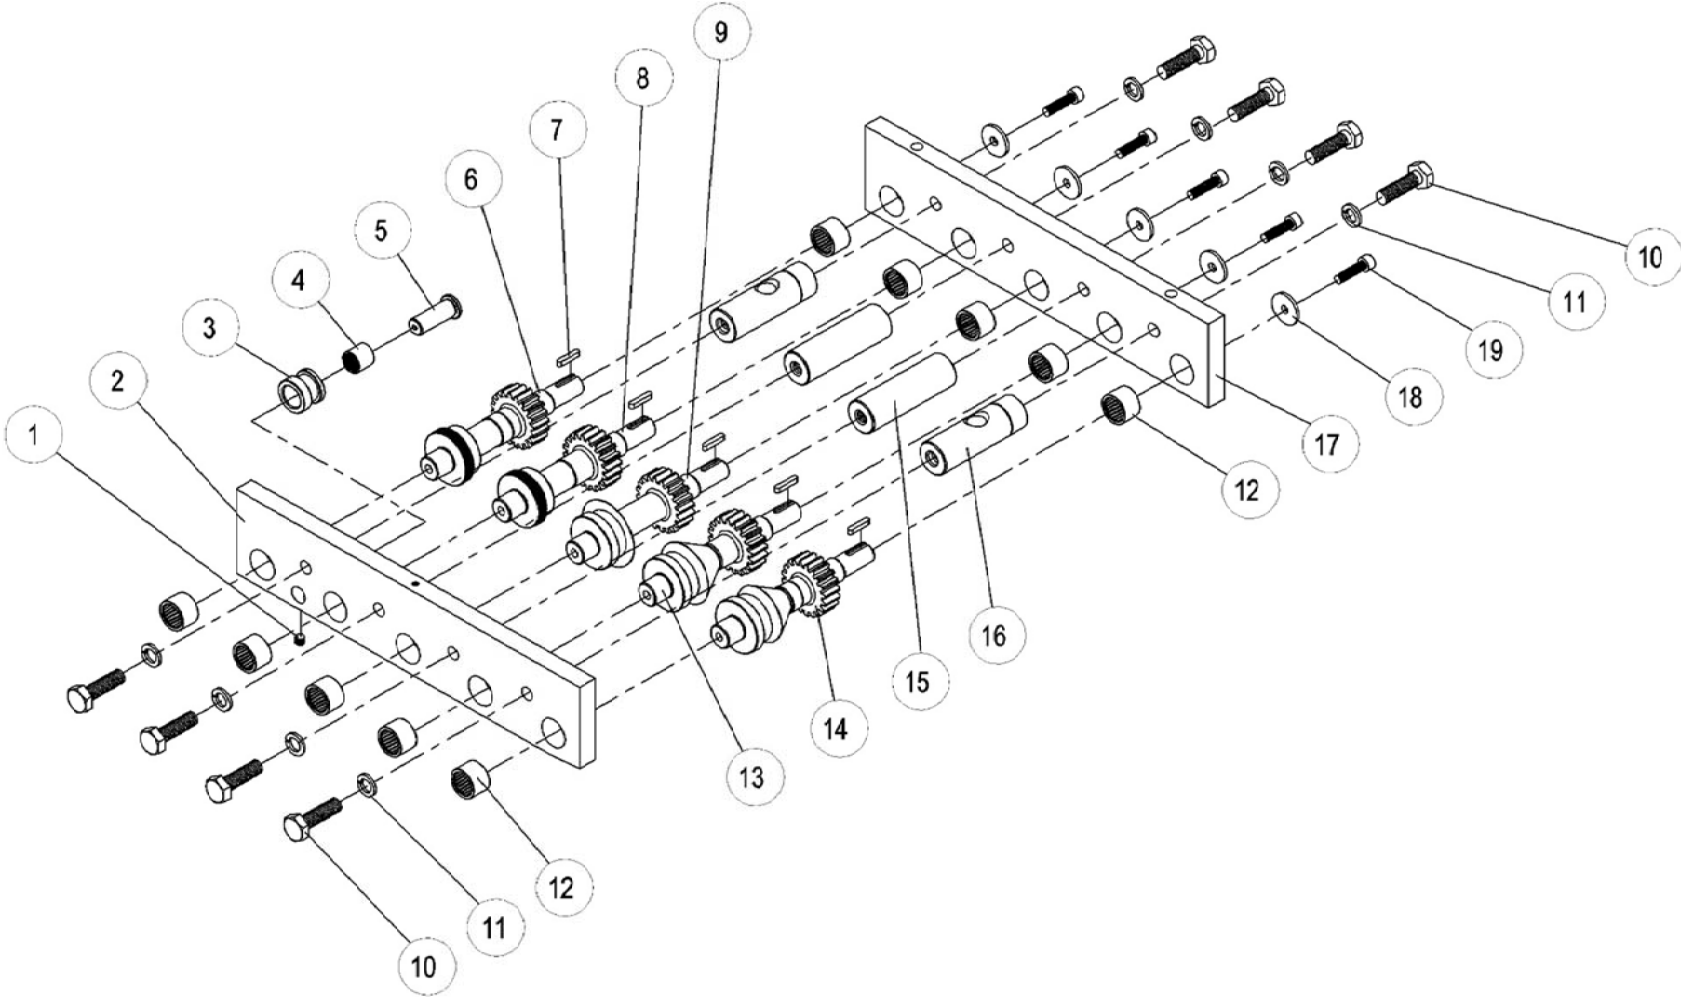

10.2.1 LF-20 Upper Bracket – Exploded View

10.2.2 LF-20 Upper Bracket – Parts List

Index No	Part No	Description	Size	Qty
1	TS-0270011	Socket Set Screw	5/16-18x1/4	1
2	LF20-202	Upper Front Die Clamping Plate		1
3	LF20-203	Die T5		1
4	LF20-204	Needle Bearing	BA1012	1
5	LF20-205	Shaft		1
6	LF20-206	Die T6		1
7	6293358	Double Head Round Key	5*5*25L mm	5
8	LF20-208	Die T4		1
9	LF20-209	Die T3		1
10	TS-0070041	Hex Cap Screw	1/2-13x1-3/4	8
11	TS-0720111	Lock Washer, Medium	1/2	8
12	LF20-212	Needle Bearing	BA1412	10
13	LF20-213	Die T2		1
14	LF20-214	Die T1		1
15	LF20-215	Connecting Rod		2
16	LF20-216	Connecting Rod with Hole		2
17	LF20-217	Upper Rear Die Clamping Plate		1
18	TS-0680031	Flat Washer	5/16	5
19	TS-0208071	Socket HD Cap Screw	5/16-18x1-1/4	5