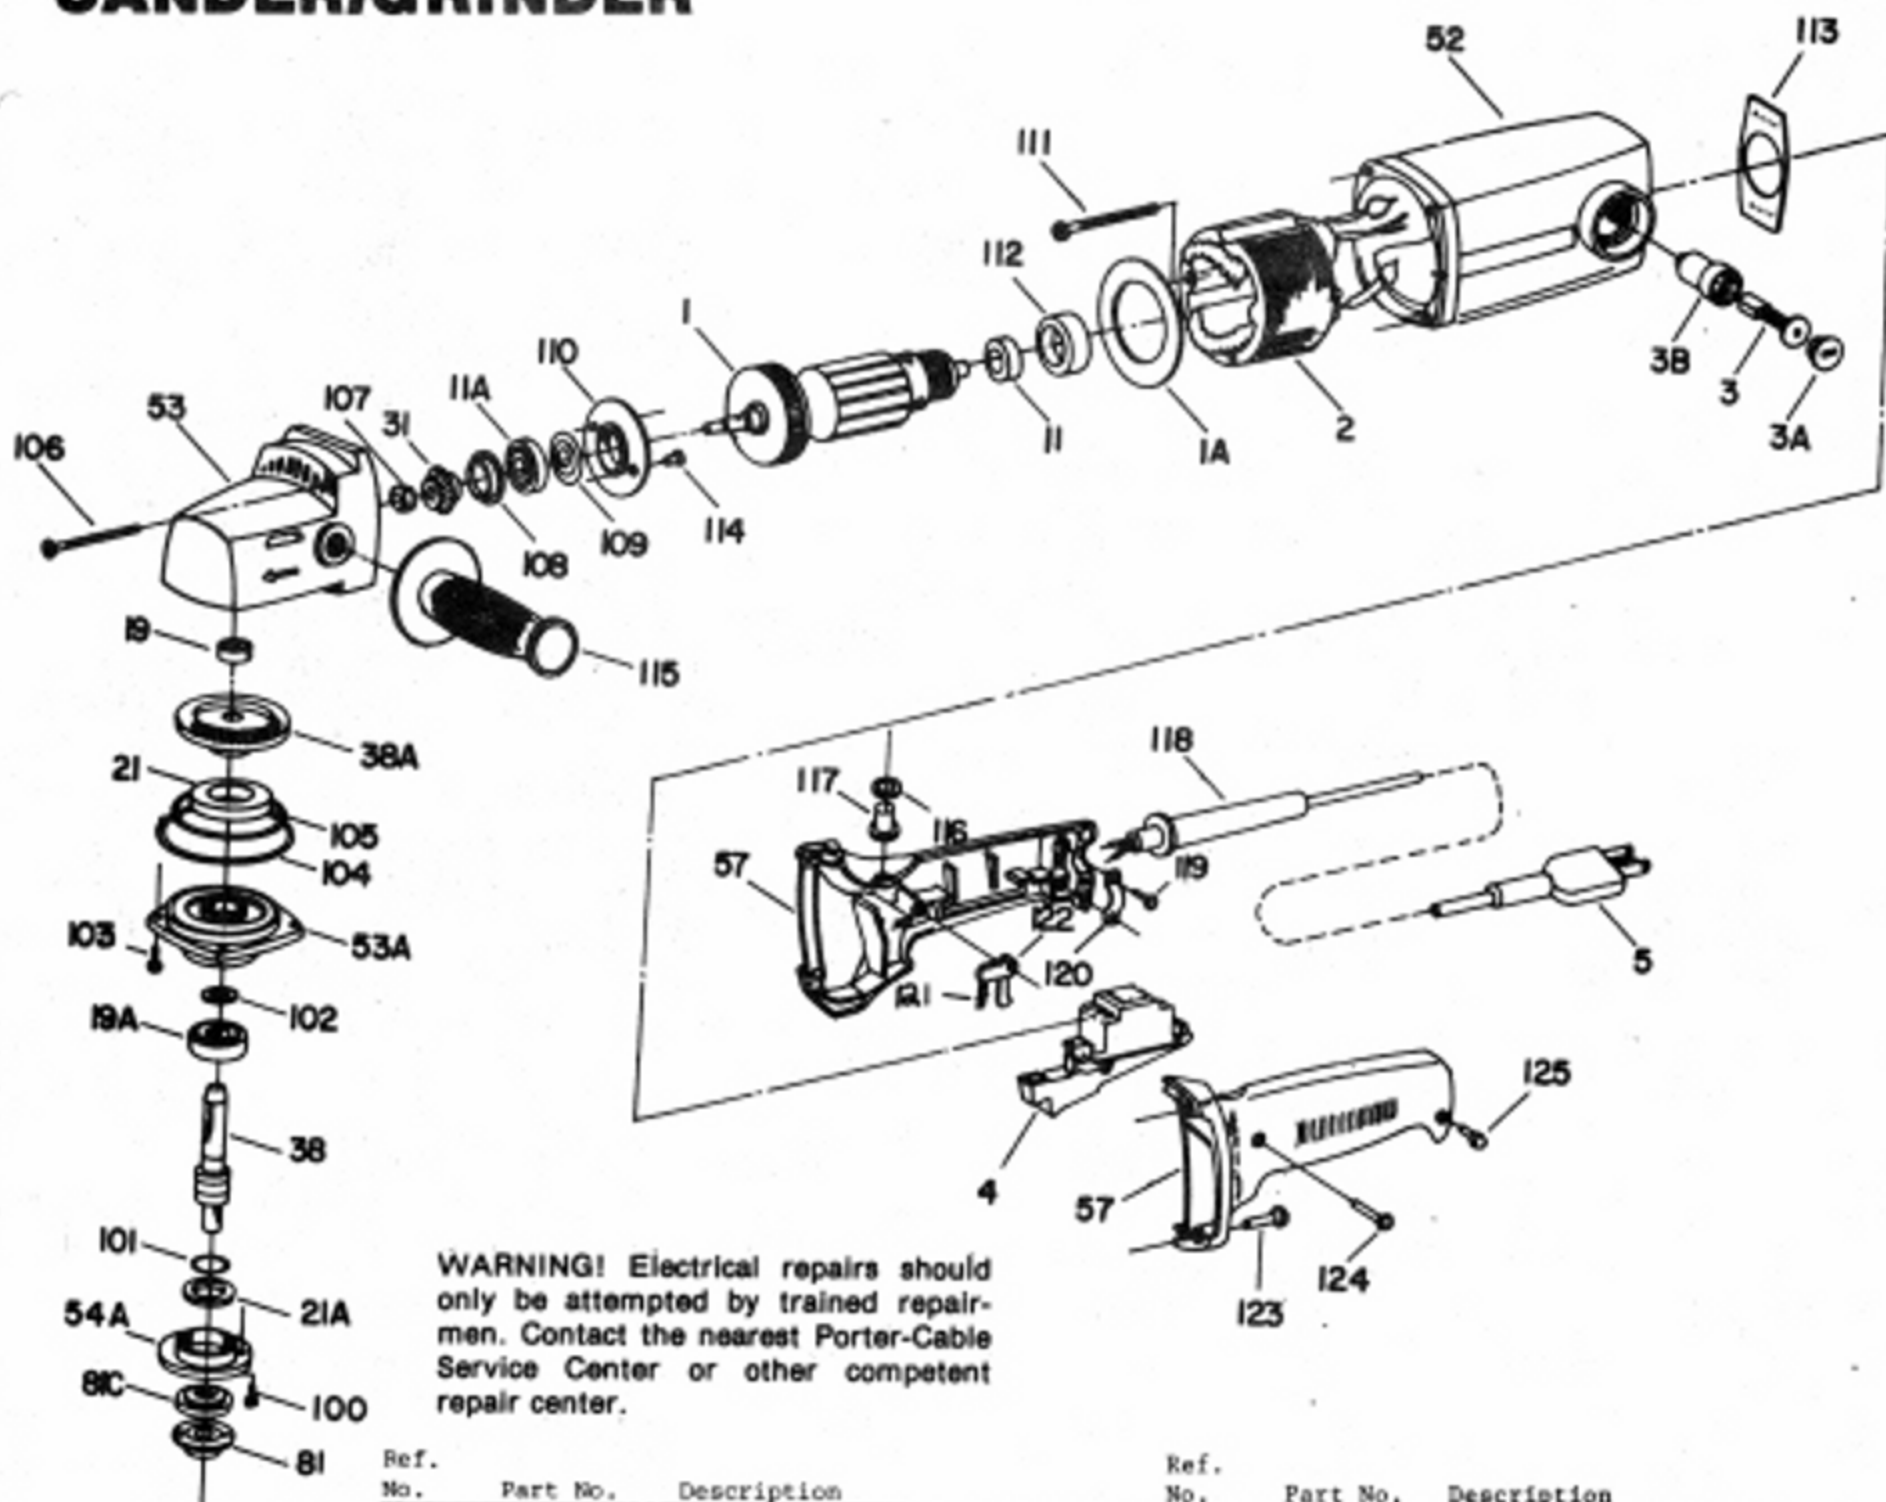

PORTER-CABLE SANDER/GRINDER

7647

WARNING! Electrical repairs should only be attempted by trained repairmen. Contact the nearest Porter-Cable Service Center or other competent repair center.

Ref. No.	Part No.	Description	Ref. No.	Part No.	Description
1	1258037	Armature	106	1258051	Screw
1A	1258052	Air Baffle	107	1258032	Nut
2	1258040	Field	108	1258031	Bushing
3	1258025	Brush	109	1258021	Washer
3A	1258024	Brush Cap	110	1258020	Bearing Retainer
3B	1258023	Brush Holder	111	1258066	Screw
4	1258063	Switch	112	1258077	Bearing Mount
5	1258089	Cord	113	1258083	Sealing Plate
11	1258018	Commutator End Bearing	114	1258034	Screw
11A	1258022	Fan End Bearing	115	1258065	Aux. Handle
19	1258030	Inner Spindle Bearing	116	1258058	Seal
19A	1258016	Outer Spindle Bearing	117	1258060	Lock Button
21	1258029	Seal	118	1258009	Strain Relief
21A	1258017	Seal	119	1258069	Screw
31	1258033	Pinion	120	1258019	Cord Clamp
38	1258086	Spindle Shaft	121	1258061	Spring
38A	1258084	Spindle Gear	122	1258059	Lock, Switch
52	1258090	Motor Housing, Incl: Ref. 3B	123	1258078	Screw
53	1258091	Gear Housing	124	1258068	Screw
53A	1258092	Cover, Gear Housing	125	1258087	Screw
54A	1258094	Cover Plate	*	59842	Lubricant, 5 1/2 oz.
57	1258064	Handle Set	*	863106	Lubricant, 4 lbs.
81	1258001	Retaining Nut	*	1258074	Fan
81C	1258062	Inner Flange	*	1258012	Spanner Wrench
100	1258015	Screw	*	1258013	Spindle Wrench
101	1258014	Sealing Ring			
102	1258028	Washer			
103	1258011	Screw			
104	1258026	Shim			
105	1258027	Sealing Ring			

PARTS LIST NO. 696321 - 883

Copyright © 1988 Porter-Cable Corporation

PORTER-CABLE
PROFESSIONAL POWER TOOLS