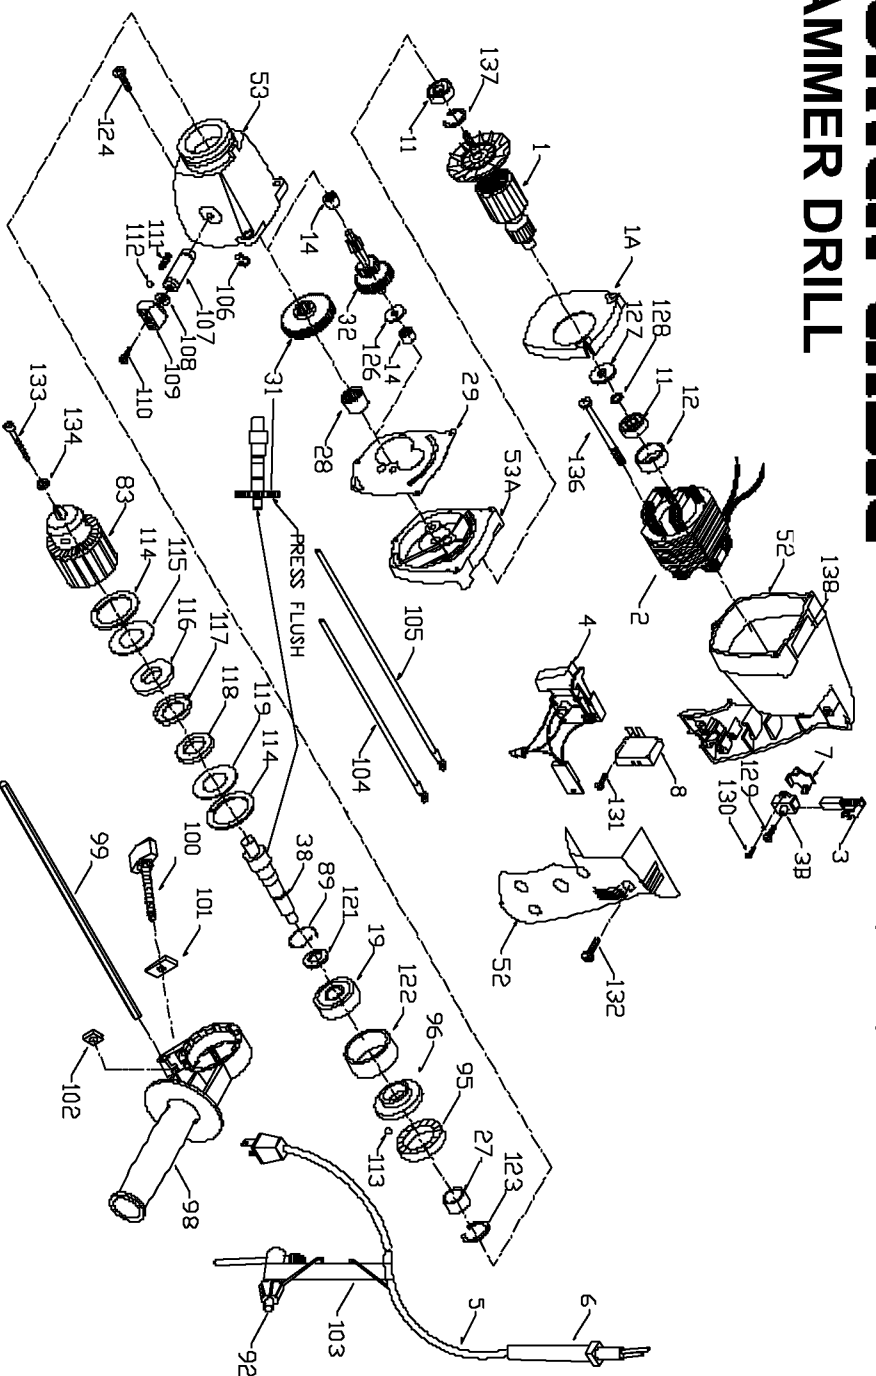

PORTER-CABLE HAMMER DRILL

WARNING: Electrical repairs should only be attempted by trained repairmen. Contact the nearest Porter-Cable Service Center or other competent repair center.

7739

Parts List for 7739 Type 1

Item Number	Part Number	Description	Qty Required
1	872511	ARMATURE	1
1	698070	BAFFLE	1
1	699173	FAN	1
2	872512	FIELD	1
3	875785	BRUSH	2
3	698657	BRUSH HOLDER	2
4	873498	SWITCH	1
5	695854	CORDSET	1
6	810716	RELIEVER	1
7	698071	INSULATOR	1
8	698027	ENCLOSURE-TRIAC	1
11	855216	BEARING	3
12	884737	NUT	10
12	694432	BEARING MOUNT	3
14	330004-00	BEARING,NEEDLE	3
14	330004-00	BEARING,NEEDLE	3
19	883095	BEARING	3
27	697966	SLEEVE	1
28	000000-00	No Longer Available	1
29	697976	GASKET	1
31	698047	SPINDLE GEAR	1
32	872518	IDLER GEAR ASSY	1
38	697954	SPINDLE SHAFT	1
52	876524	HOUSING & COVER	1
53	000000-00	No Longer Available	1
53	872516	INTERMEDIATE PLATE	1
83	697396	CHUCK	1