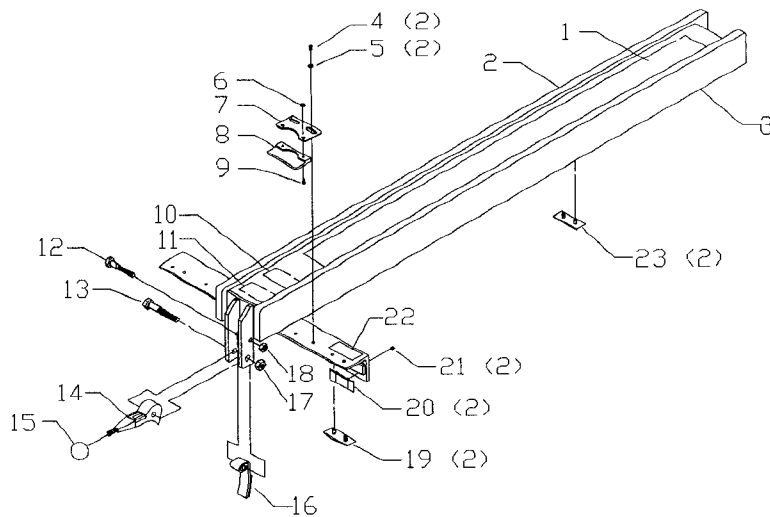

BIESEMEYER® UNIVERSAL T-SQUARE®
COMMERCIAL FENCE SYSTEMS
MODEL 78-910 30" CAPACITY
MODEL 78-900 50" CAPACITY

CS-14

Part No 1349988

Revised 3-4-99

**78-928
OUTFEED TABLE**

**78-951
STEEL SUPPORT LEGS
(SET OF 2)**

**78-925
RIGHT EXTENSION TABLE
(50" FENCE SYSTEM)**

&

**78-927
RIGHT EXTENSION TABLE
(30" FENCE SYSTEM)**

Parts List for J-78-910 Type 1

Item Number	Part Number	Description	Qty Required
1	000000-00	No Longer Available	1
2	78-902	50IN FENCE ASSY BIES	1
2	1350147	BOARD KIT	1
3	1350147	BOARD KIT	1
4	1350275	SCREW	2
5	1350276	WASHER	2
6	1350315	HEX NUT	1
7	1352593	CURSOR	1
8	1352593	CURSOR	1
9	1350316	FLAT HD SCREW	1
10	000000-00	No Longer Available	1
11	1350156	NAMEPLATE	1
12	1350277	BOLT	1
13	1350278	SPECIAL SCREW	1
14	000000-00	No Longer Available	1
15	1350050	KNOB	1
16	1350056	CAM FOOT ASSY	1
17	1350279	LOCK NUT	1
18	1350280	LOCK NUT	1
19	1350019	GLIDE PAD	2
20	1350051	GLIDE PAD	2
21	1350492	SET SCREW	2
22	1350079	DECAL	1
23	1350019	GLIDE PAD	2
29	1350282	SCREW	4
30	1350283	FLAT WASHER	4
31	491957-00	LOCK WASHER	4

COPYRIGHT© 2005. All Rights Reserved.

Parts list, pricing, and availability subject to change. Please visit www.dewaltservicenet.com for current parts information.

Parts List for J-78-910 Type 1

Item Number	Part Number	Description	Qty Required
32	1350294	SCREW	4
33	1350285	SCREW	3
34	1350286	FLAT WASHER	3
35	1350288	LOCK WASHER	3
36	1350287	HEX NUT	3
37	1350701	REAR RAIL (30)	1
37	000000-00	No Longer Available	1
38	1350289	SCREW	7
39	1350317	FLAT WASHER	7
40	1350284	HEX NUT	7
41	1350702	GUIDE TUBE ASSY 30	1
41	1350035	TUBE ASSY - 50 W	1
42	79-064	12FT R-TAPE	1
43	1350284	HEX NUT	6
44	491957-00	LOCK WASHER	6
45	1350286	FLAT WASHER	6
46	1350282	SCREW	6
47	1350291	HEX NUT	3
48	1350288	LOCK WASHER	3
49	1350286	FLAT WASHER	3
50	1352011	SCREW	3
51	1350291	HEX NUT	1
52	1350288	LOCK WASHER	1
53	1350286	FLAT WASHER	1
54	1350124	SWITCH BRACKET	1
55	1350292	SCREW	1
56	491957-00	LOCK WASHER	2