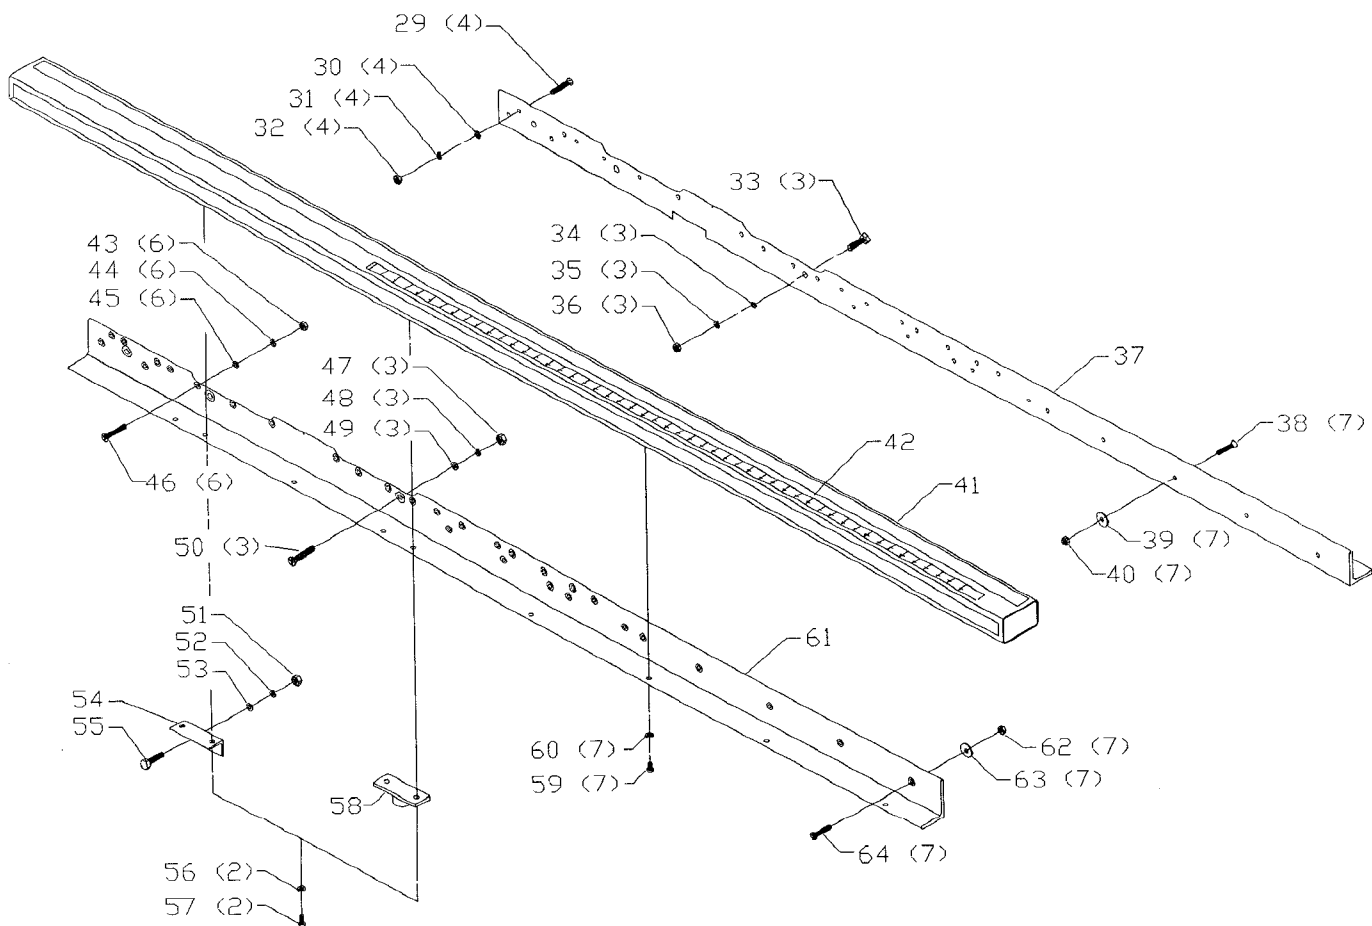

BIESEMEYER® UNIVERSAL T-SQUARE®
COMMERCIAL FENCE SYSTEMS
MODEL 78-910 30" CAPACITY
MODEL 78-900 50" CAPACITY

CS-14

Part No 1349988

Revised 3-4-99

**78-928
OUTFEED TABLE**

**78-951
STEEL SUPPORT LEGS
(SET OF 2)**

**78-925
RIGHT EXTENSION TABLE
(50" FENCE SYSTEM)**

&

**78-927
RIGHT EXTENSION TABLE
(30" FENCE SYSTEM)**

Parts List for J-78-910 Type 1

Item Number	Part Number	Description	Qty Required
1	000000-00	No Longer Available	1
2	78-902	50IN FENCE ASSY BIES	1
2	1350147	BOARD KIT	1
3	1350147	BOARD KIT	1
4	1350275	SCREW	2
5	1350276	WASHER	2
6	1350315	HEX NUT	1
7	1352593	CURSOR	1
8	1352593	CURSOR	1
9	1350316	FLAT HD SCREW	1
10	000000-00	No Longer Available	1
11	1350156	NAMEPLATE	1
12	1350277	BOLT	1
13	1350278	SPECIAL SCREW	1
14	000000-00	No Longer Available	1
15	1350050	KNOB	1
16	1350056	CAM FOOT ASSY	1
17	1350279	LOCK NUT	1
18	1350280	LOCK NUT	1
19	1350019	GLIDE PAD	2
20	1350051	GLIDE PAD	2
21	1350492	SET SCREW	2
22	1350079	DECAL	1
23	1350019	GLIDE PAD	2
29	1350282	SCREW	4
30	1350283	FLAT WASHER	4
31	491957-00	LOCK WASHER	4

COPYRIGHT© 2005. All Rights Reserved.

Parts list, pricing, and availability subject to change. Please visit www.dewaltservicenet.com for current parts information.

Parts List for J-78-910 Type 1

Item Number	Part Number	Description	Qty Required
32	1350294	SCREW	4
33	1350285	SCREW	3
34	1350286	FLAT WASHER	3
35	1350288	LOCK WASHER	3
36	1350287	HEX NUT	3
37	1350701	REAR RAIL (30)	1
37	000000-00	No Longer Available	1
38	1350289	SCREW	7
39	1350317	FLAT WASHER	7
40	1350284	HEX NUT	7
41	1350702	GUIDE TUBE ASSY 30	1
41	1350035	TUBE ASSY - 50 W	1
42	79-064	12FT R-TAPE	1
43	1350284	HEX NUT	6
44	491957-00	LOCK WASHER	6
45	1350286	FLAT WASHER	6
46	1350282	SCREW	6
47	1350291	HEX NUT	3
48	1350288	LOCK WASHER	3
49	1350286	FLAT WASHER	3
50	1352011	SCREW	3
51	1350291	HEX NUT	1
52	1350288	LOCK WASHER	1
53	1350286	FLAT WASHER	1
54	1350124	SWITCH BRACKET	1
55	1350292	SCREW	1
56	491957-00	LOCK WASHER	2