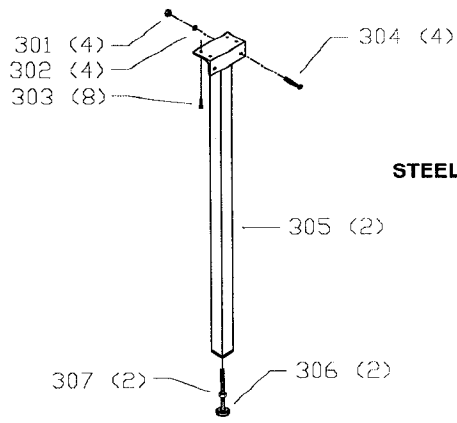

BIESEMEYER® UNIVERSAL T-SQUARE®
COMMERCIAL FENCE SYSTEMS
MODEL 78-910 30" CAPACITY
MODEL 78-900 50" CAPACITY

CS-14

Part No 1349988

Revised 3-4-99

**78-928
OUTFEED TABLE**

**78-951
STEEL SUPPORT LEGS
(SET OF 2)**

**78-925
RIGHT EXTENSION TABLE
(50" FENCE SYSTEM)**

&

**78-927
RIGHT EXTENSION TABLE
(30" FENCE SYSTEM)**

Parts List for J-78-910 Type 1

Item Number	Part Number	Description	Qty Required
1	000000-00	No Longer Available	1
2	78-902	50IN FENCE ASSY BIES	1
2	1350147	BOARD KIT	1
3	1350147	BOARD KIT	1
4	1350275	SCREW	2
5	1350276	WASHER	2
6	1350315	HEX NUT	1
7	1352593	CURSOR	1
8	1352593	CURSOR	1
9	1350316	FLAT HD SCREW	1
10	000000-00	No Longer Available	1
11	1350156	NAMEPLATE	1
12	1350277	BOLT	1
13	1350278	SPECIAL SCREW	1
14	000000-00	No Longer Available	1
15	1350050	KNOB	1
16	1350056	CAM FOOT ASSY	1
17	1350279	LOCK NUT	1
18	1350280	LOCK NUT	1
19	1350019	GLIDE PAD	2
20	1350051	GLIDE PAD	2
21	1350492	SET SCREW	2
22	1350079	DECAL	1
23	1350019	GLIDE PAD	2
29	1350282	SCREW	4
30	1350283	FLAT WASHER	4
31	491957-00	LOCK WASHER	4

COPYRIGHT© 2005. All Rights Reserved.

Parts list, pricing, and availability subject to change. Please visit www.dewaltservicenet.com for current parts information.

Parts List for J-78-910 Type 1

Item Number	Part Number	Description	Qty Required
32	1350294	SCREW	4
33	1350285	SCREW	3
34	1350286	FLAT WASHER	3
35	1350288	LOCK WASHER	3
36	1350287	HEX NUT	3
37	1350701	REAR RAIL (30)	1
37	000000-00	No Longer Available	1
38	1350289	SCREW	7
39	1350317	FLAT WASHER	7
40	1350284	HEX NUT	7
41	1350702	GUIDE TUBE ASSY 30	1
41	1350035	TUBE ASSY - 50 W	1
42	79-064	12FT R-TAPE	1
43	1350284	HEX NUT	6
44	491957-00	LOCK WASHER	6
45	1350286	FLAT WASHER	6
46	1350282	SCREW	6
47	1350291	HEX NUT	3
48	1350288	LOCK WASHER	3
49	1350286	FLAT WASHER	3
50	1352011	SCREW	3
51	1350291	HEX NUT	1
52	1350288	LOCK WASHER	1
53	1350286	FLAT WASHER	1
54	1350124	SWITCH BRACKET	1
55	1350292	SCREW	1
56	491957-00	LOCK WASHER	2