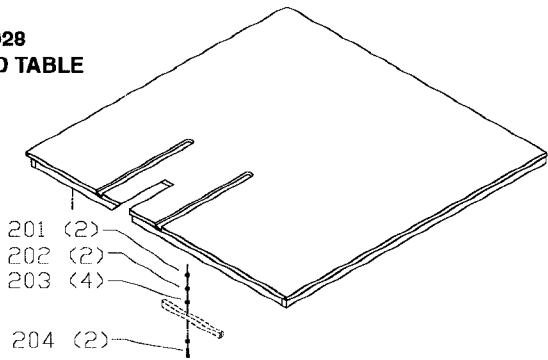

BIESEMEYER® UNIVERSAL T-SQUARE®
COMMERCIAL FENCE SYSTEMS
MODEL 78-910 30" CAPACITY
MODEL 78-900 50" CAPACITY

CS-14

Part No 1349988

Revised 3-4-99

**78-928
OUTFEED TABLE**

**78-951
STEEL SUPPORT LEGS
(SET OF 2)**

**78-925
RIGHT EXTENSION TABLE
(50" FENCE SYSTEM)**

&

**78-927
RIGHT EXTENSION TABLE
(30" FENCE SYSTEM)**

Parts List for J-78-910 Type 1

Item Number	Part Number	Description	Qty Required
1	000000-00	No Longer Available	1
2	78-902	50IN FENCE ASSY BIES	1
2	1350147	BOARD KIT	1
3	1350147	BOARD KIT	1
4	1350275	SCREW	2
5	1350276	WASHER	2
6	1350315	HEX NUT	1
7	1352593	CURSOR	1
8	1352593	CURSOR	1
9	1350316	FLAT HD SCREW	1
10	000000-00	No Longer Available	1
11	1350156	NAMEPLATE	1
12	1350277	BOLT	1
13	1350278	SPECIAL SCREW	1
14	000000-00	No Longer Available	1
15	1350050	KNOB	1
16	1350056	CAM FOOT ASSY	1
17	1350279	LOCK NUT	1
18	1350280	LOCK NUT	1
19	1350019	GLIDE PAD	2
20	1350051	GLIDE PAD	2
21	1350492	SET SCREW	2
22	1350079	DECAL	1
23	1350019	GLIDE PAD	2
29	1350282	SCREW	4
30	1350283	FLAT WASHER	4
31	491957-00	LOCK WASHER	4