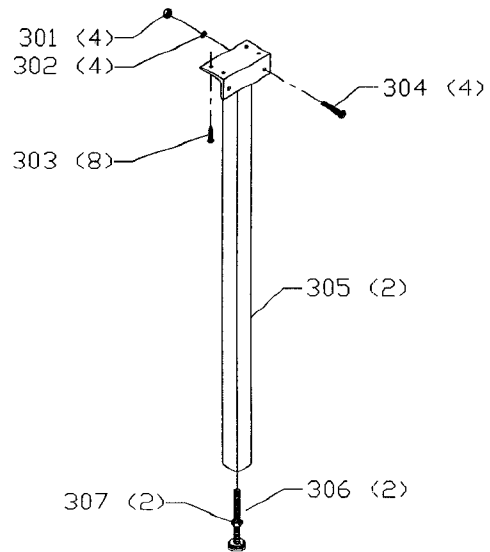

78-929 RIGHT EXTENSION TABLE - 28" FENCE SYSTEM
78-934 RIGHT EXTENSION TABLE - 40" FENCE SYSTEM
78-938 RIGHT EXTENSION TABLE - 52" FENCE SYSTEM

78-952 STEEL SUPPORT LEGS (SET OF 2)

78-941 36" T-SQUARE® AUXILIARY FENCE