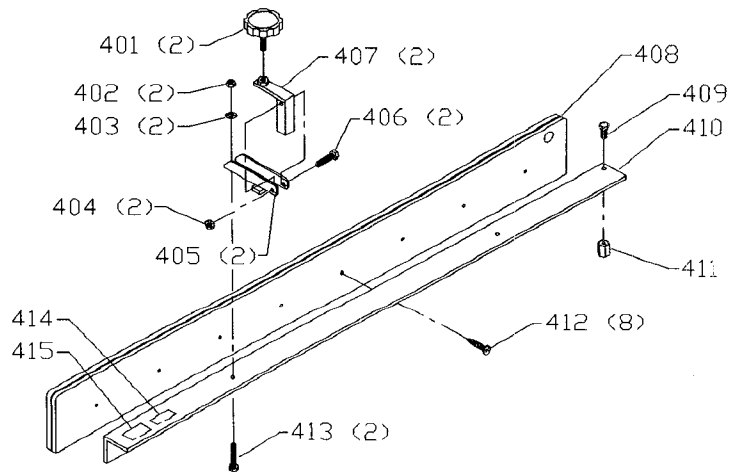

78-929 RIGHT EXTENSION TABLE - 28" FENCE SYSTEM
78-934 RIGHT EXTENSION TABLE - 40" FENCE SYSTEM
78-938 RIGHT EXTENSION TABLE - 52" FENCE SYSTEM

78-952 STEEL SUPPORT LEGS (SET OF 2)

78-941 36" T-SQUARE[®] AUXILIARY FENCE

Parts List for 79-012 Type 1

Item Number	Part Number	Description	Qty Required
1	000000-00	No Longer Available	1
2	1350093	BOARD KIT	1
3	1350093	BOARD KIT	1
4	1352033	SCREW	2
5	1352034	WASHER	2
6	1350017	CURSOR	1
7	000000-00	No Longer Available	1
8	1350078	NAMEPLATE	1
9	1350277	BOLT	1
10	1350278	SPECIAL SCREW	1
11	1350103	CAM HANDLE ASSY	1
12	1350050	KNOB	1
13	1350101	CAM FOOT ASSY	1
14	1350279	LOCK NUT	1
15	1350280	LOCK NUT	1
16	1350019	GLIDE PAD	2
17	1350051	GLIDE PAD	2
18	1350492	SET SCREW	2
19	1350079	DECAL	1
20	1350019	GLIDE PAD	2
33	1350285	SCREW	3
34	1350286	FLAT WASHER	3
35	1350288	LOCK WASHER	3
36	1350287	HEX NUT	3
37	1352631	REAR RAIL - 28	1
37	1350108	REAR RAIL - 40	1
37	1350131	REAR RAIL - 52	1

Parts List for 79-012 Type 1

Item Number	Part Number	Description	Qty Required
38	1350289	SCREW	6
39	1350290	FLAT WASHER	6
40	1350284	HEX NUT	6
41	1359083	TUBE ASSY	1
41	1350107	TUBE ASSY - 40	1
41	000000-00	No Longer Available	1
42	79-056	12FT R-TAPE	1
42	79-056	12FT R-TAPE	1
46	1350291	HEX NUT	3
47	1350288	LOCK WASHER	3
48	1350286	FLAT WASHER	3
49	1352011	SCREW	3
50	1350291	HEX NUT	1
51	1350288	LOCK WASHER	1
52	1350286	FLAT WASHER	1
53	1350124	SWITCH BRACKET	1
54	1350292	SCREW	1
55	491957-00	LOCK WASHER	2
56	1350294	SCREW	2
58	1350295	SCREW	7
59	491957-00	LOCK WASHER	7
60	1352632	FRONT RAIL	1
60	1350109	FRONT RAIL - 40	1
60	000000-00	No Longer Available	1
61	1350284	HEX NUT	6
62	1350290	FLAT WASHER	6
63	1350289	SCREW	6