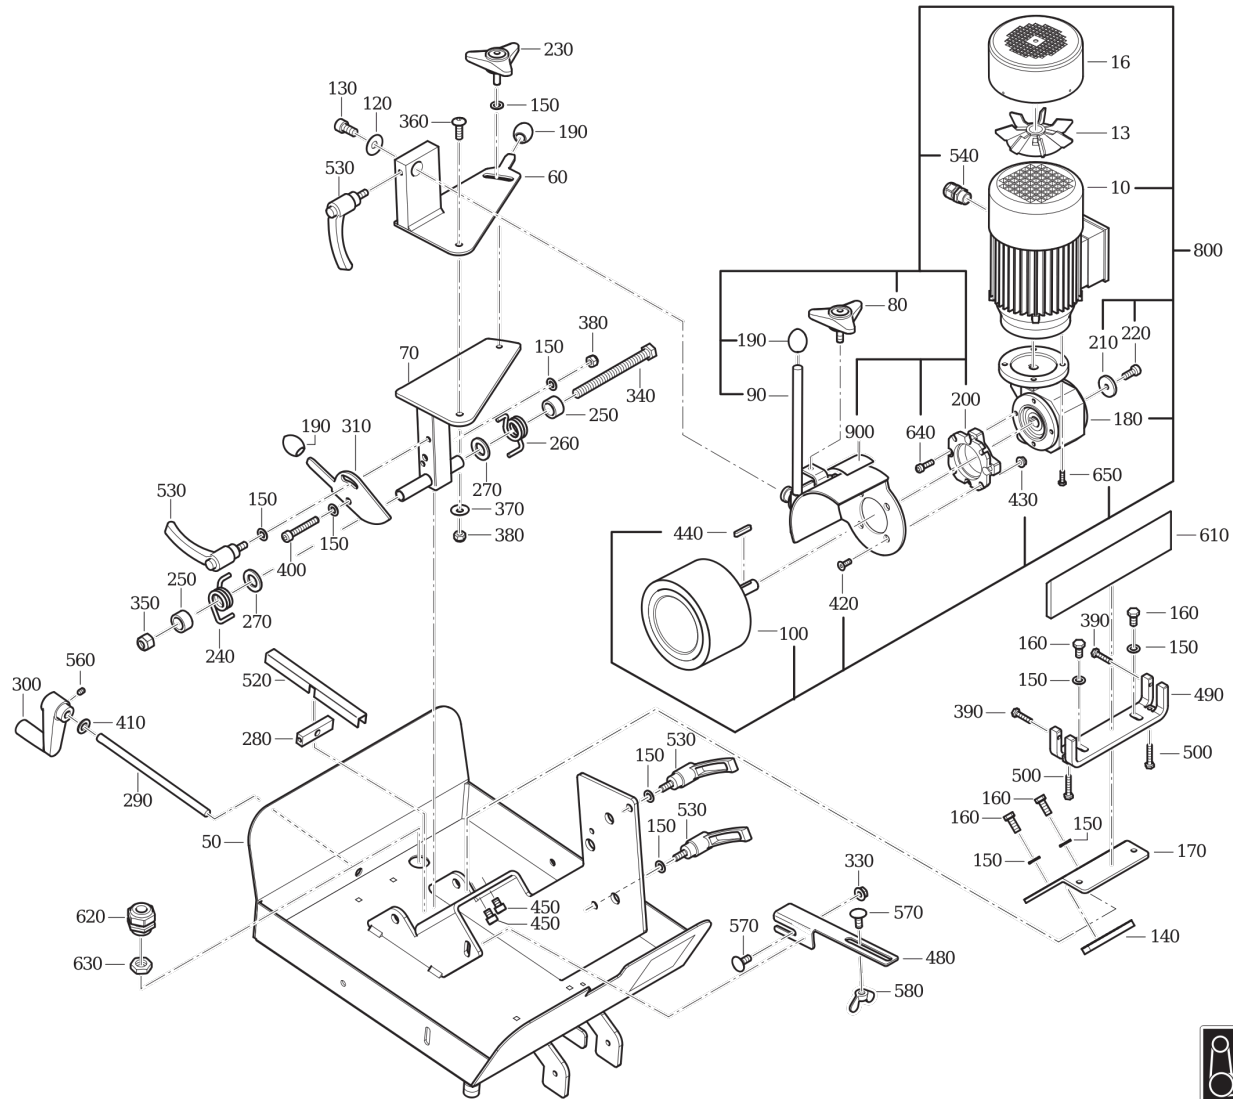

Type: GRIT GXC
Part no.: 79012300233

Item	Part no.	Designation	Quantity
465	39000000040	Flat headed screw	4
470	39000000193	Screw	8
480	39000000615	Fitting	1
490	39000000616	Holder	1
500	39000000633	Screw	2
520	39000000617	Cover	1
530	39000000474	Handle M8X20	2
540	39000000619	Screw connection M16	1
550	39000000636	Screw	2
560	39000000427	Set screw	1
570	39000000153	Bolt M8x45	2
580	39000000637	Nut	1
610	39000000496	Guide rail, brass	1
610	39000000497	Nylon glide support	1
620	39000001197	Screw connection M25	1
630	39000001200	Nut	1
640	39000000449	Screw	4
650	39000006197	Screw	4
660	39000004664	Base frame	2
800	39000004433	Motor Set	1
900	39000006100	Sign	1

Type:
Part no.:

GRIT GXC
79012300233

7 901 23 - GXC