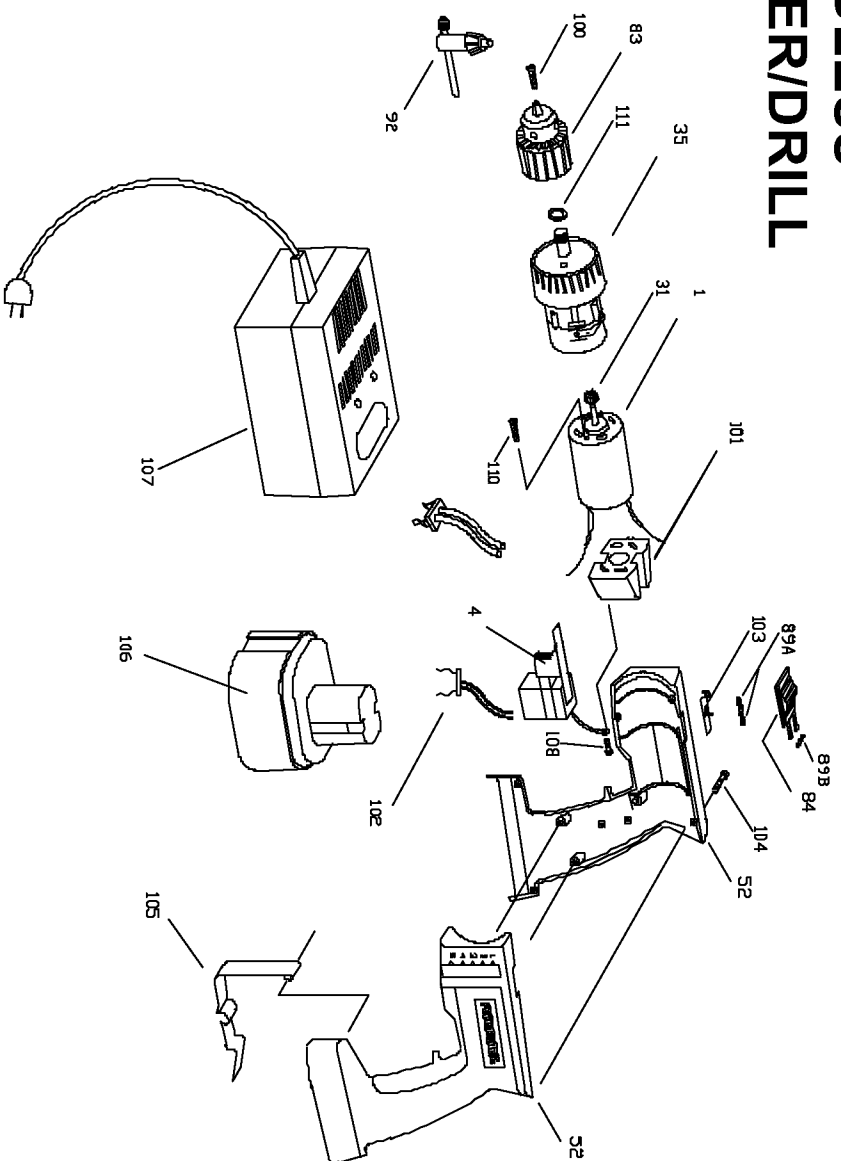

PORTER-CABLE CORDLESS DRIVER/DRILL

WARNING: Electrical repairs should only be attempted by trained repairmen. Contact the nearest Porter-Cable Service Center or other competent repair center.

852

Parts List for 852 Type 2

Item Number	Part Number	Description	Qty Required
1	874519	MOTOR	1
4	698955	SWITCH ASSY	1
31	875359	PINION GEAR	1
35	882673	SHIFT YOKE	1
35	875358	GEAR BOX/CLUTCH ASSY	1
52	882672	HOUSING SET KIT	1
52	882673	SHIFT YOKE	1
83	692074	CHUCK PKG.	1
84	882673	SHIFT YOKE	1
89	000000-00	No Longer Available	1
92	826226	KEY	1
100	875380	SCREW	1
101	000000-00	No Longer Available	1
102	698948	CONTACT/LEAD ASSY	1
104	888993	SCREW	10
105	698946	CLIP	1
106	8500	12V BATTERY PACK	1
107	000000-00	No Longer Available	1
108	000000-00	No Longer Available	1
110	873370	SCREW	1
111	698159	SPACER	1
856	000000-00	No Longer Available	1
856	698950	BIT	1
861	873308	COVER	1
861	000000-00	No Longer Available	1